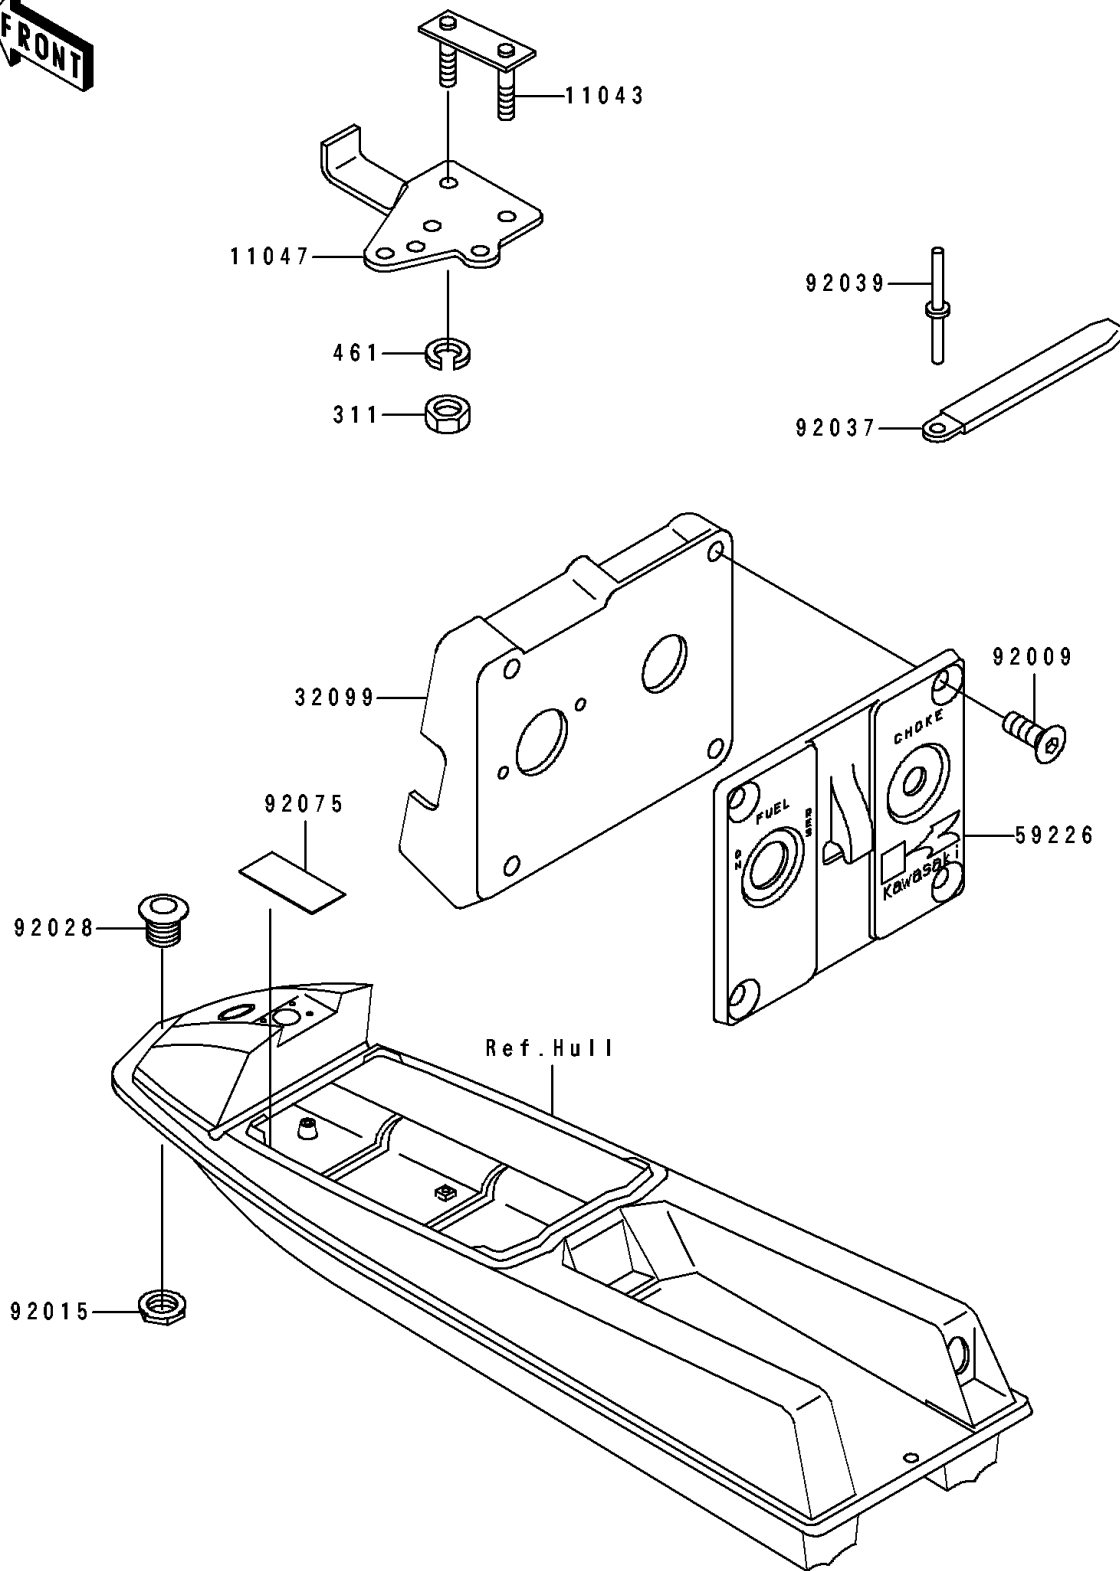

## 1992 JS440 PARTS DIAGRAM

Hull Fitting

F3143

## 1992 JS440 PARTS LIST

Hull Fitting

ITEM NAME	PART NUMBER	QUANTITY
BRACKET (Ref # 11043)	11034-3701	1
BRACKET,FUEL FILTER (Ref # 11047)	11047-3743	1
CASE,FUEL TAP (Ref # 32099)	32099-3752	1
PANEL-CONTROL (Ref # 59226)	59226-3703	1
SCREW-COUNTERSUNK,8X22 (Ref # 92009)	92009-3004	1
NUT (Ref # 92015)	92015-3779	1
BUSHING (Ref # 92028)	92028-3734	1
CLAMP,L=150 (Ref # 92037)	92037-3741	1
RIVET (Ref # 92039)	92039-3702	1
DAMPER,MUFFLER (Ref # 92075)	92075-522	1
NUT-HEX,6MM (Ref # 311)	311R0600	1
WASHER-SPRING,6MM (Ref # 461)	461S0600	1