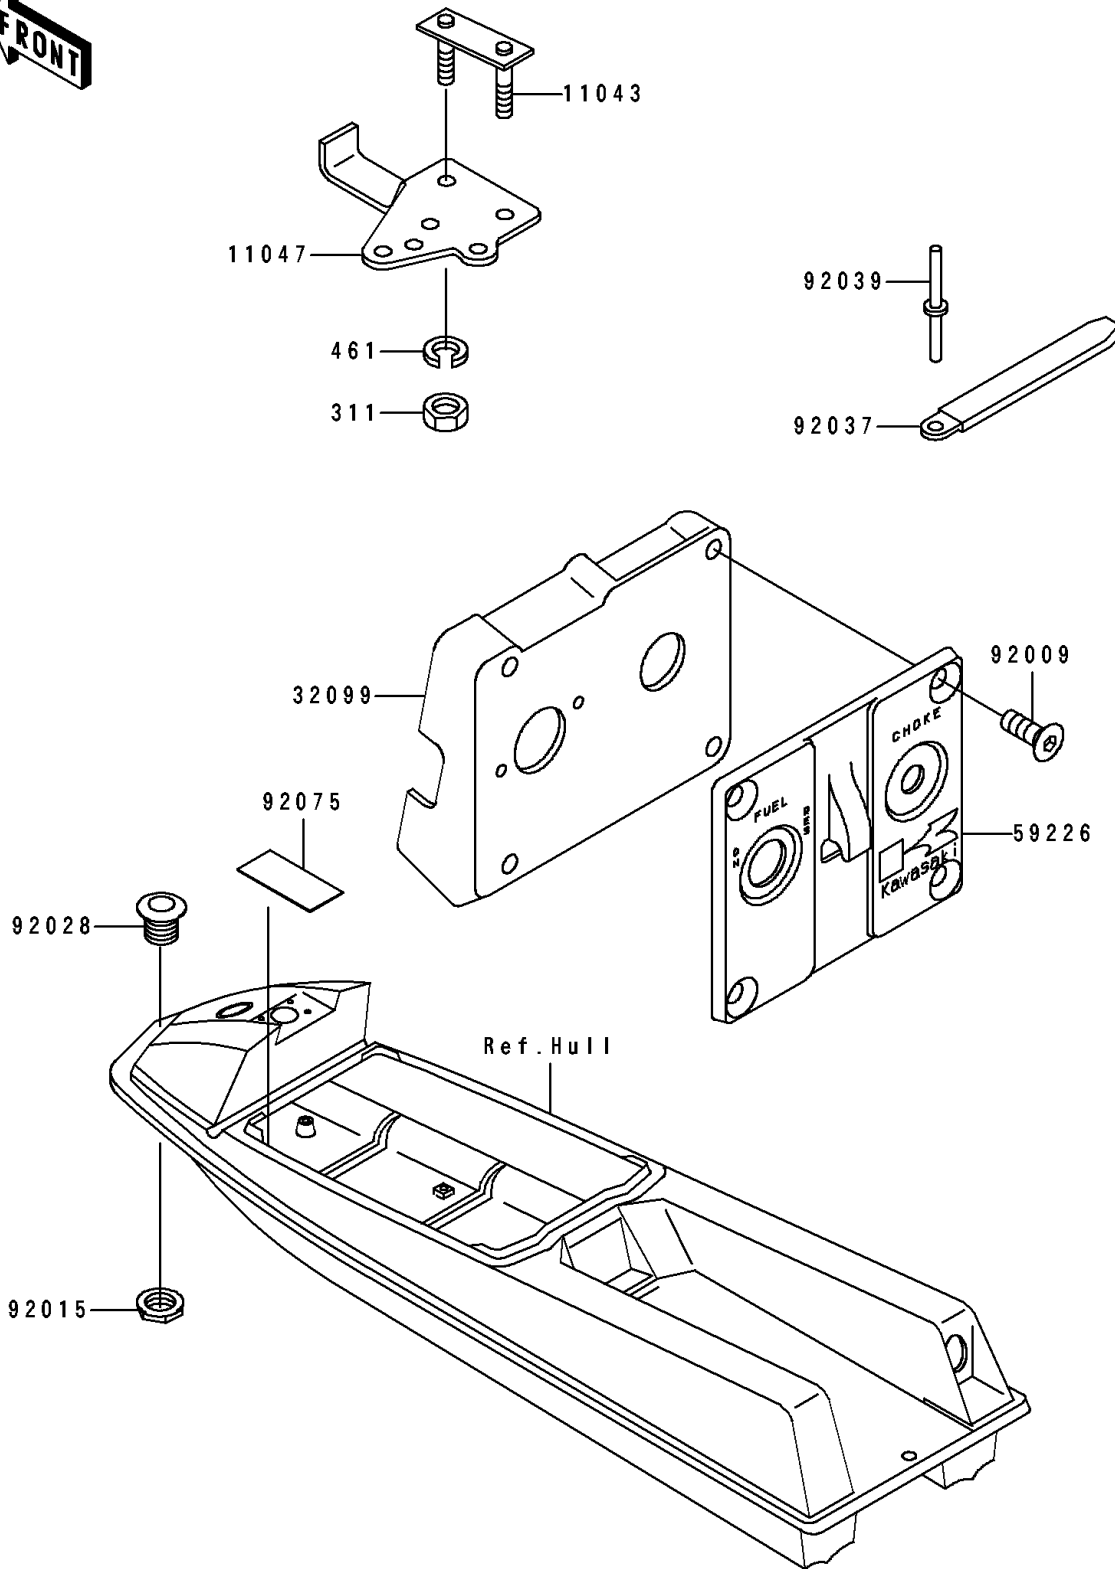

# 1991 JS440 PARTS DIAGRAM

Hull Fitting

F3143

## 1991 JS440 PARTS LIST

### Hull Fitting

ITEM NAME	PART NUMBER	QUANTITY
BRACKET (Ref # 11043)	11034-3701	1
BRACKET,FUEL FILTER (Ref # 11047)	11047-3743	1
CASE,FUEL TAP (Ref # 32099)	32099-3752	1
PANEL-CONTROL (Ref # 59226)	59226-3703	1
SCREW-COUNTERSUNK,8X22 (Ref # 92009)	92009-3004	4
NUT (Ref # 92015)	92015-3779	1
BUSHING (Ref # 92028)	92028-3734	1
CLAMP,L=150 (Ref # 92037)	92037-3741	5
RIVET (Ref # 92039)	92039-3702	5
DAMPER,MUFFLER (Ref # 92075)	92075-522	2
NUT-HEX,6MM (Ref # 311)	311R0600	2
WASHER-SPRING,6MM (Ref # 461)	461S0600	2