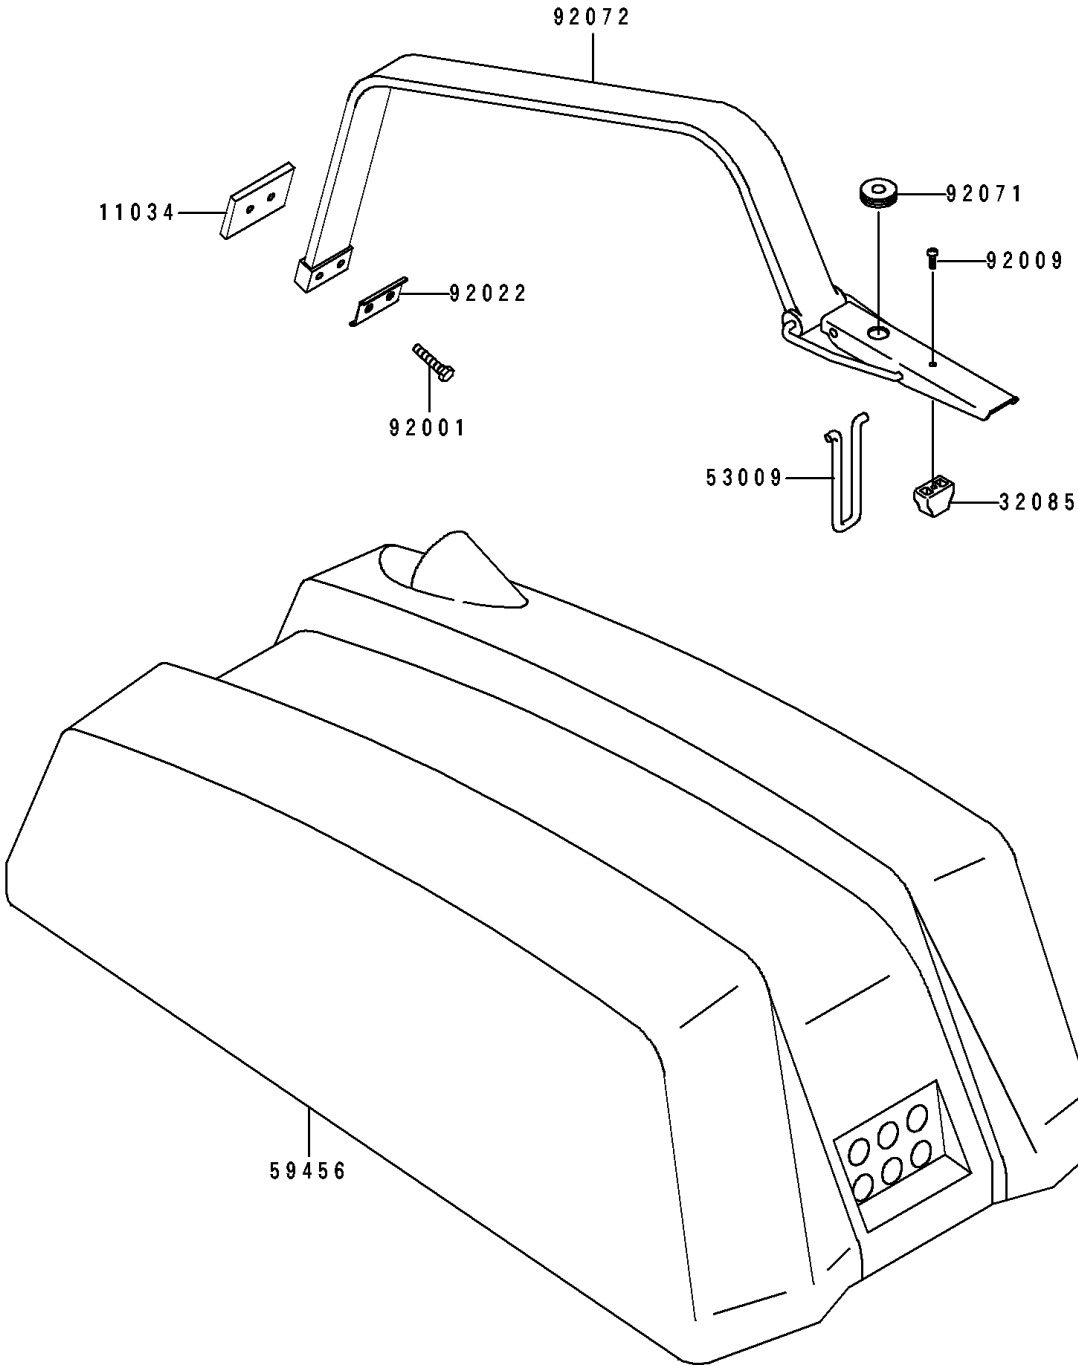

1992 JS440 PARTS DIAGRAM

Engine Hood

F3142

1992 JS440 PARTS LIST

Engine Hood

ITEM NAME	PART NUMBER	QUANTITY
BRACKET,PLATE (Ref # 11034)	59086-501	1
DETENT (Ref # 32085)	59346-503	1
HINGE (Ref # 53009)	53009-503	1
HOOD-COMP-ENGINE,JET WHITE (Ref # 59456)	59456-3719-8C	1
BOLT,6X30 (Ref # 92001)	92001-3022	1
SCREW (Ref # 92009)	92011-562	1
WASHER,BAND (Ref # 92022)	92022-509	1
GROMMET (Ref # 92071)	92071-056	1
BAND,HOOD (Ref # 92072)	92072-3746	1