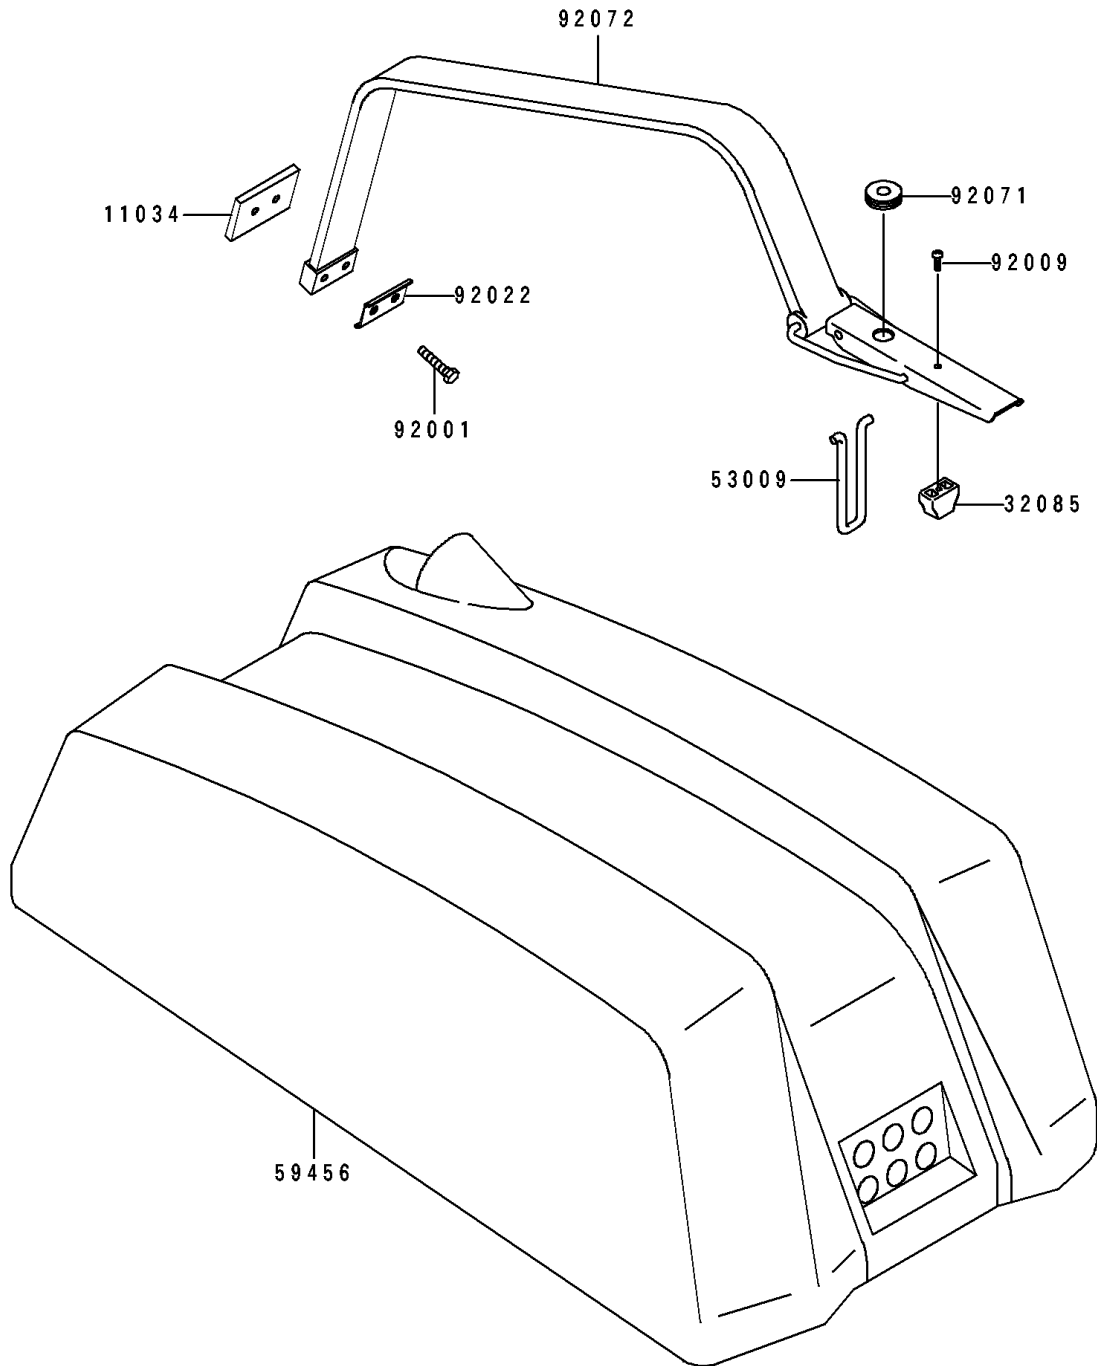

# 1991 JS440 PARTS DIAGRAM

Engine Hood

F3142

## 1991 JS440 PARTS LIST

### Engine Hood

ITEM NAME	PART NUMBER	QUANTITY
BRACKET,PLATE (Ref # 11034)	59086-501	1
DETENT (Ref # 32085)	59346-503	1
HINGE (Ref # 53009)	53009-503	1
HOOD-COMP-ENGINE,JET WHITE (Ref # 59456)	59456-3719-8C	1
BOLT,6X30 (Ref # 92001)	92001-3022	2
SCREW (Ref # 92009)	92011-562	1
WASHER,BAND (Ref # 92022)	92022-509	1
GROMMET (Ref # 92071)	92071-056	1
BAND,HOOD (Ref # 92072)	92072-3746	1