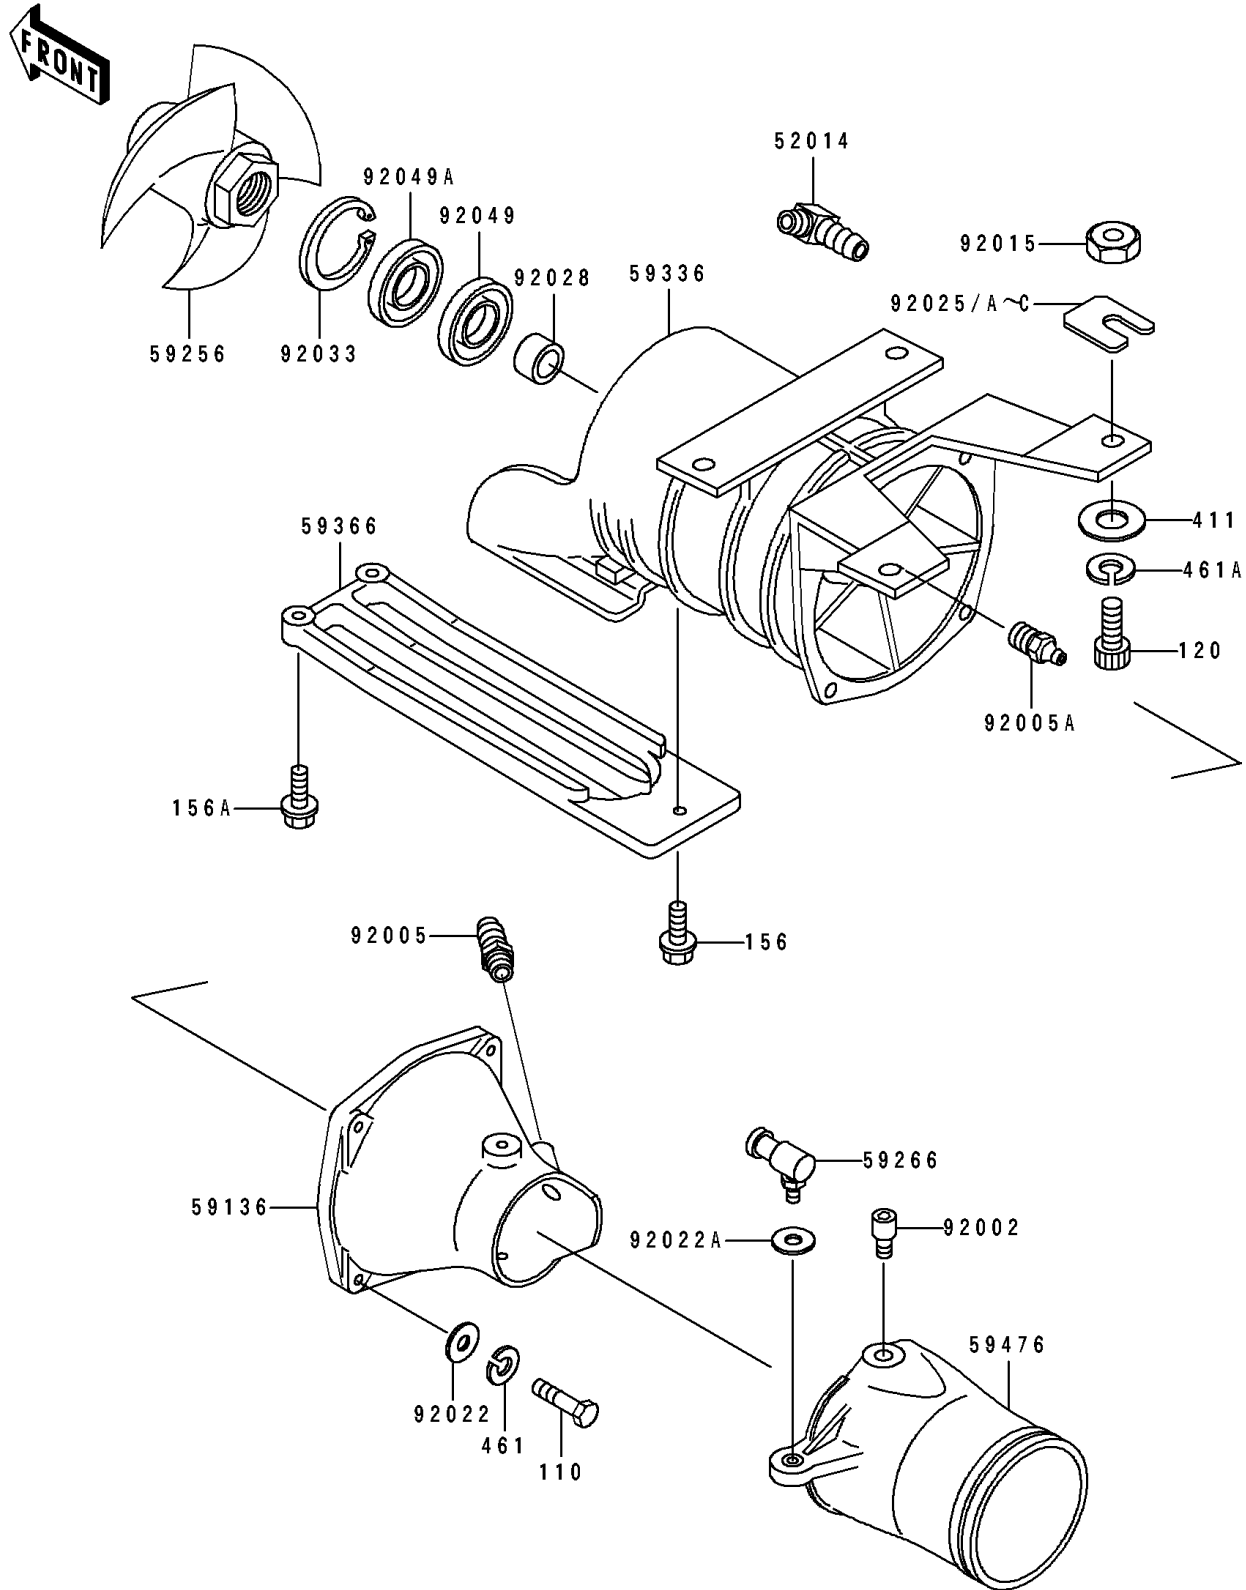

1992 JS440 PARTS DIAGRAM

Jet Pump

E3191

1992 JS440 PARTS LIST

Jet Pump

ITEM NAME	PART NUMBER	QUANTITY
ELBOW (Ref # 52014)	52014-3002	1
NOZZLE-PUMP (Ref # 59136)	59136-3001	1
IMPELLER (Ref # 59256)	59256-504	1
JOINT-BALL (Ref # 59266)	59266-3701	1
CASE-PUMP (Ref # 59336)	59336-3701	1
GRATE (Ref # 59366)	59366-3001	1
NOZZLE-STRG (Ref # 59476)	59476-3702	1
BOLT,SOCKET,6X11 (Ref # 92002)	92001-3701	1
FITTING,HOSE (Ref # 92005)	92005-3001	1
FITTING,GREASE (Ref # 92005A)	92005-501	1
NUT,10MM (Ref # 92015)	92015-3005	1
WASHER (Ref # 92022)	92022-562	1
WASHER (Ref # 92022A)	92022-567	1
SHIM,T=0.3MM (Ref # 92025)	92025-3701	1
SHIM,T=0.5MM (Ref # 92025A)	92025-3702	1
SHIM,T=1.0MM (Ref # 92025B)	92025-3703	1
SHIM,T=1.5MM (Ref # 92025C)	92025-3704	1
BUSHING (Ref # 92028)	92028-503	1
RING-SNAP (Ref # 92033)	92036-502	1
SEAL-OIL,SCY20368 (Ref # 92049)	92050-502	1
SEAL-OIL,SC20367 (Ref # 92049A)	92050-503	1
BOLT,8X25 (Ref # 110)	110R0825	1
BOLT-SOCKET (Ref # 120)	120R1025	1
BOLT-WP,6X12 (Ref # 156)	156R0612	1
BOLT-WP (Ref # 156A)	156R0630	1
WASHER-PLAIN,10MM (Ref # 411)	411S1000	1
WASHER-SPRING,8MM (Ref # 461)	461S0800	1
WASHER-SPRING,10MM (Ref # 461A)	461S1000	1