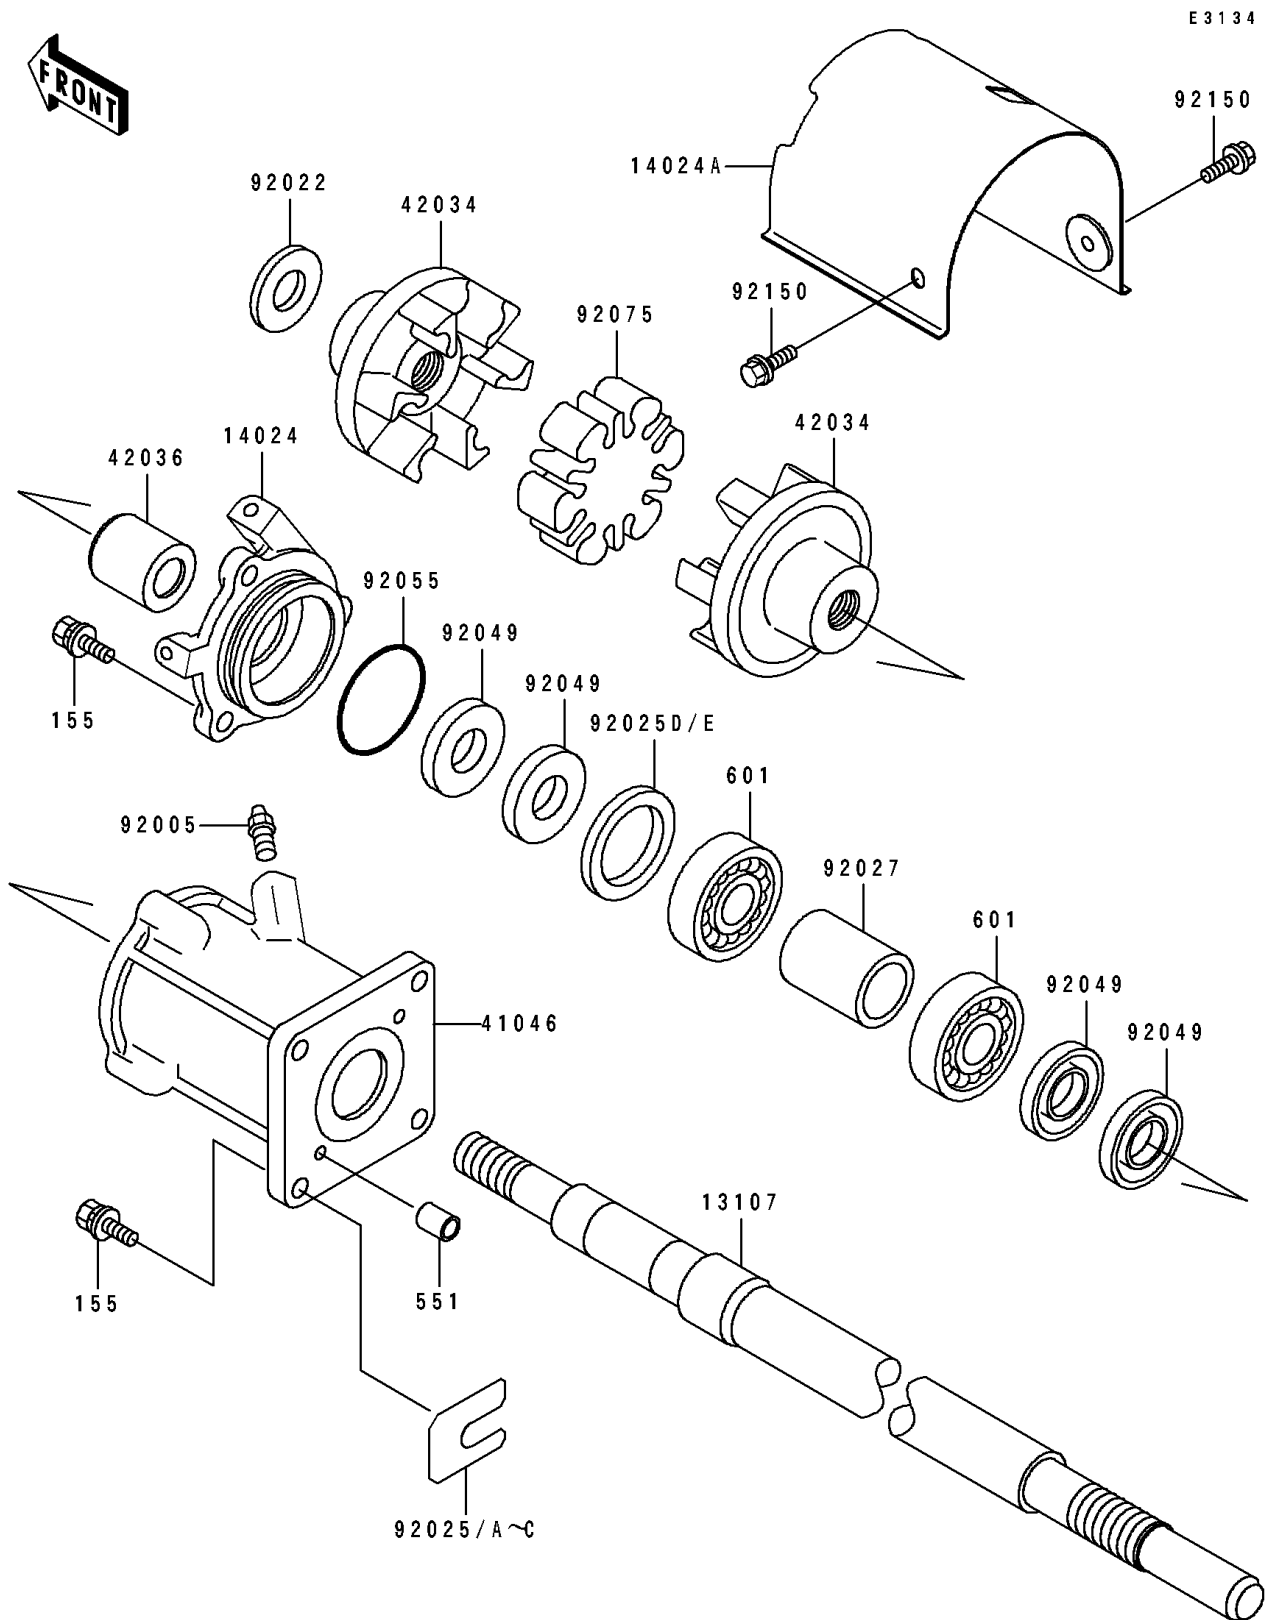

1991 JS440 PARTS DIAGRAM

Drive Shaft

1991 JS440 PARTS LIST

Drive Shaft

| ITEM NAME | PART NUMBER | QUANTITY |
|----------------------------------|-------------|----------|
| SHAFT,DRIVE (Ref # 13107) | 59111-515 | 1 |
| COVER,BEARING (Ref # 14024) | 14025-3008 | 1 |
| COVER,COUPLING (Ref # 14024A) | 59036-567 | 1 |
| HOUSING-BEARING (Ref # 41046) | 41046-502 | 1 |
| COUPLING (Ref # 42034) | 42034-3706 | 2 |
| SLEEVE,BEARING (Ref # 42036) | 42036-501 | 1 |
| FITTING,GREASE (Ref # 92005) | 92005-501 | 1 |
| WASHER,18.5X38X4 (Ref # 92022) | 92022-3028 | 1 |
| SHIM,T=0.3MM (Ref # 92025) | 92025-3701 | AR |
| SHIM,T=0.5MM (Ref # 92025A) | 92025-3702 | AR |
| SHIM,T=1.0MM (Ref # 92025B) | 92025-3703 | AR |
| SHIM,T=1.5MM (Ref # 92025C) | 92025-3704 | AR |
| SHIM,T=0.15 (Ref # 92025D) | 92025-502 | AR |
| SHIM,T=0.3 (Ref # 92025E) | 92025-503 | AR |
| COLLAR (Ref # 92027) | 92027-502 | 1 |
| SEAL-OIL,AC1799EX (Ref # 92049) | 92050-501 | 4 |
| RING-O (Ref # 92055) | 92055-501 | 1 |
| DAMPER,COUPLING (Ref # 92075) | 92075-520 | 1 |
| BOLT,6X16 (Ref # 92150) | 92150-3714 | 3 |
| BOLT-WSP-SMALL,8X25 (Ref # 155) | 155R0825 | 7 |
| PIN-DOWEL (Ref # 551) | 551R0612 | 2 |
| BEARING-BALL,#6305C3 (Ref # 601) | 601B6305 | 2 |