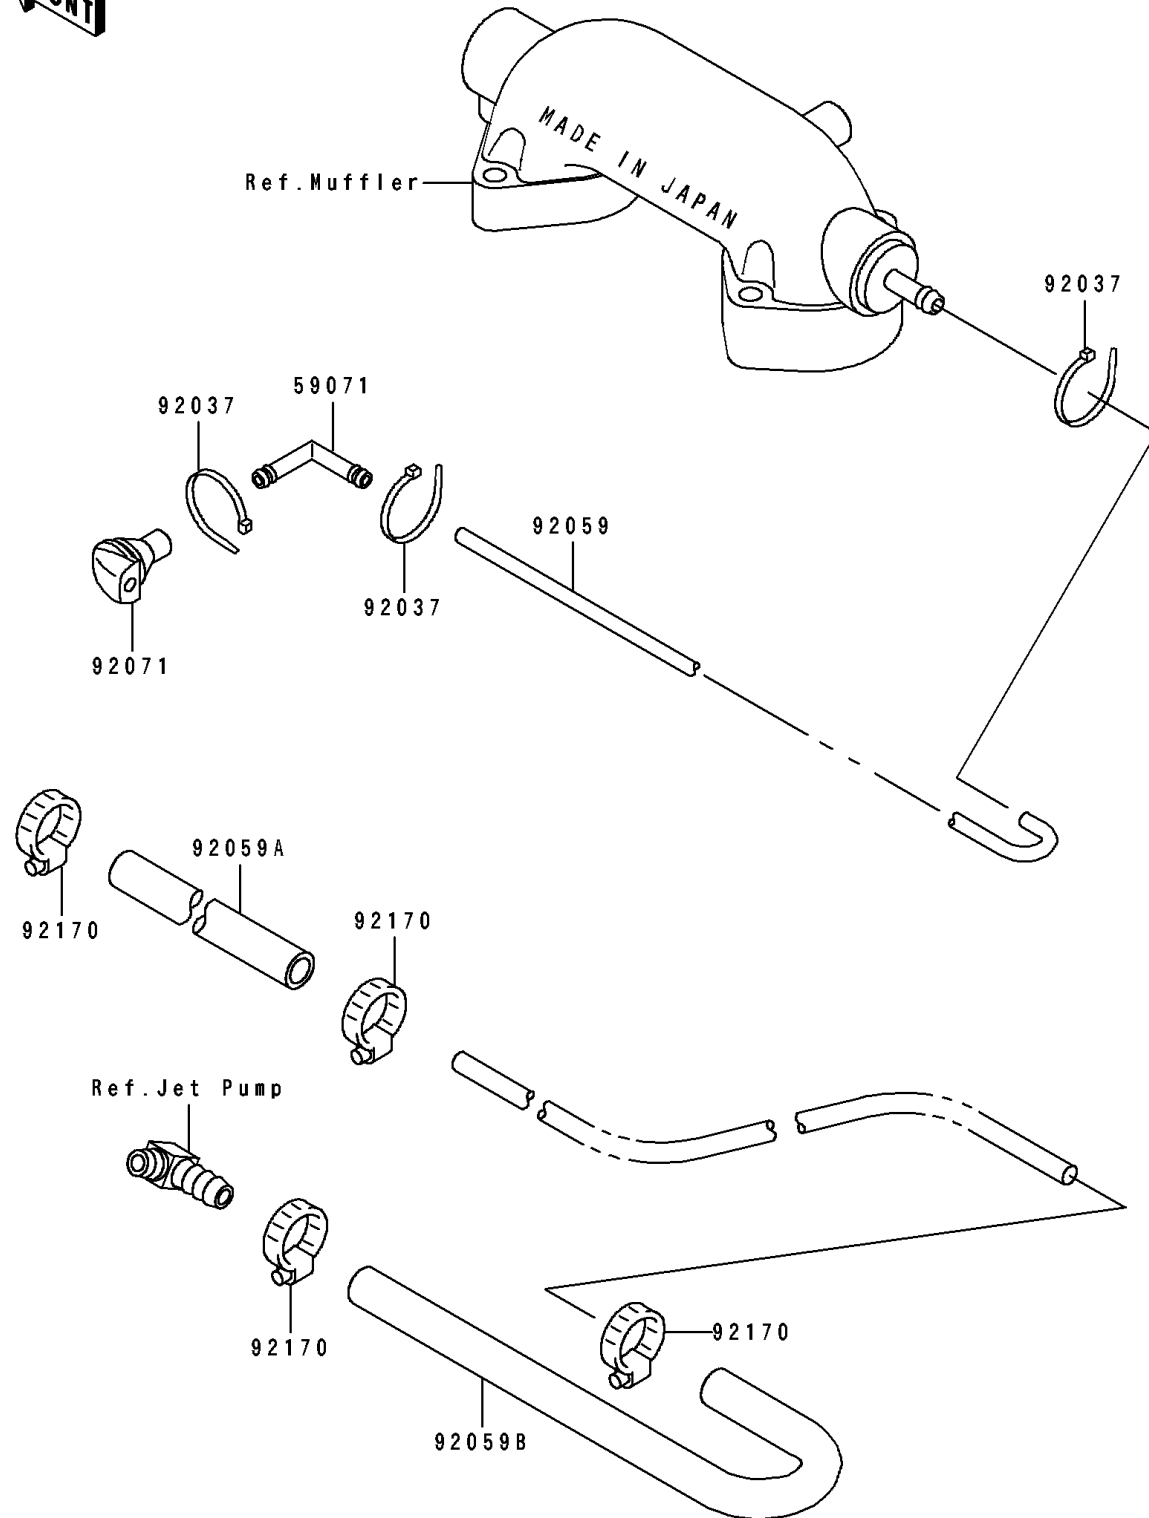

## 1992 JS440 PARTS DIAGRAM

Cooling

E3035

## 1992 JS440 PARTS LIST

Cooling

ITEM NAME	PART NUMBER	QUANTITY
JOINT (Ref # 59071)	59071-3706	1
CLAMP (Ref # 92037)	92037-1173	1
TUBE,5.8X10.8X650 (Ref # 92059)	92059-3759	1
TUBE,9X16X320 (Ref # 92059A)	92059-3792	1
TUBE,9X360 (Ref # 92059B)	92059-503	1
GROMMET (Ref # 92071)	92071-3732	1
CLAMP (Ref # 92170)	92170-3718	1