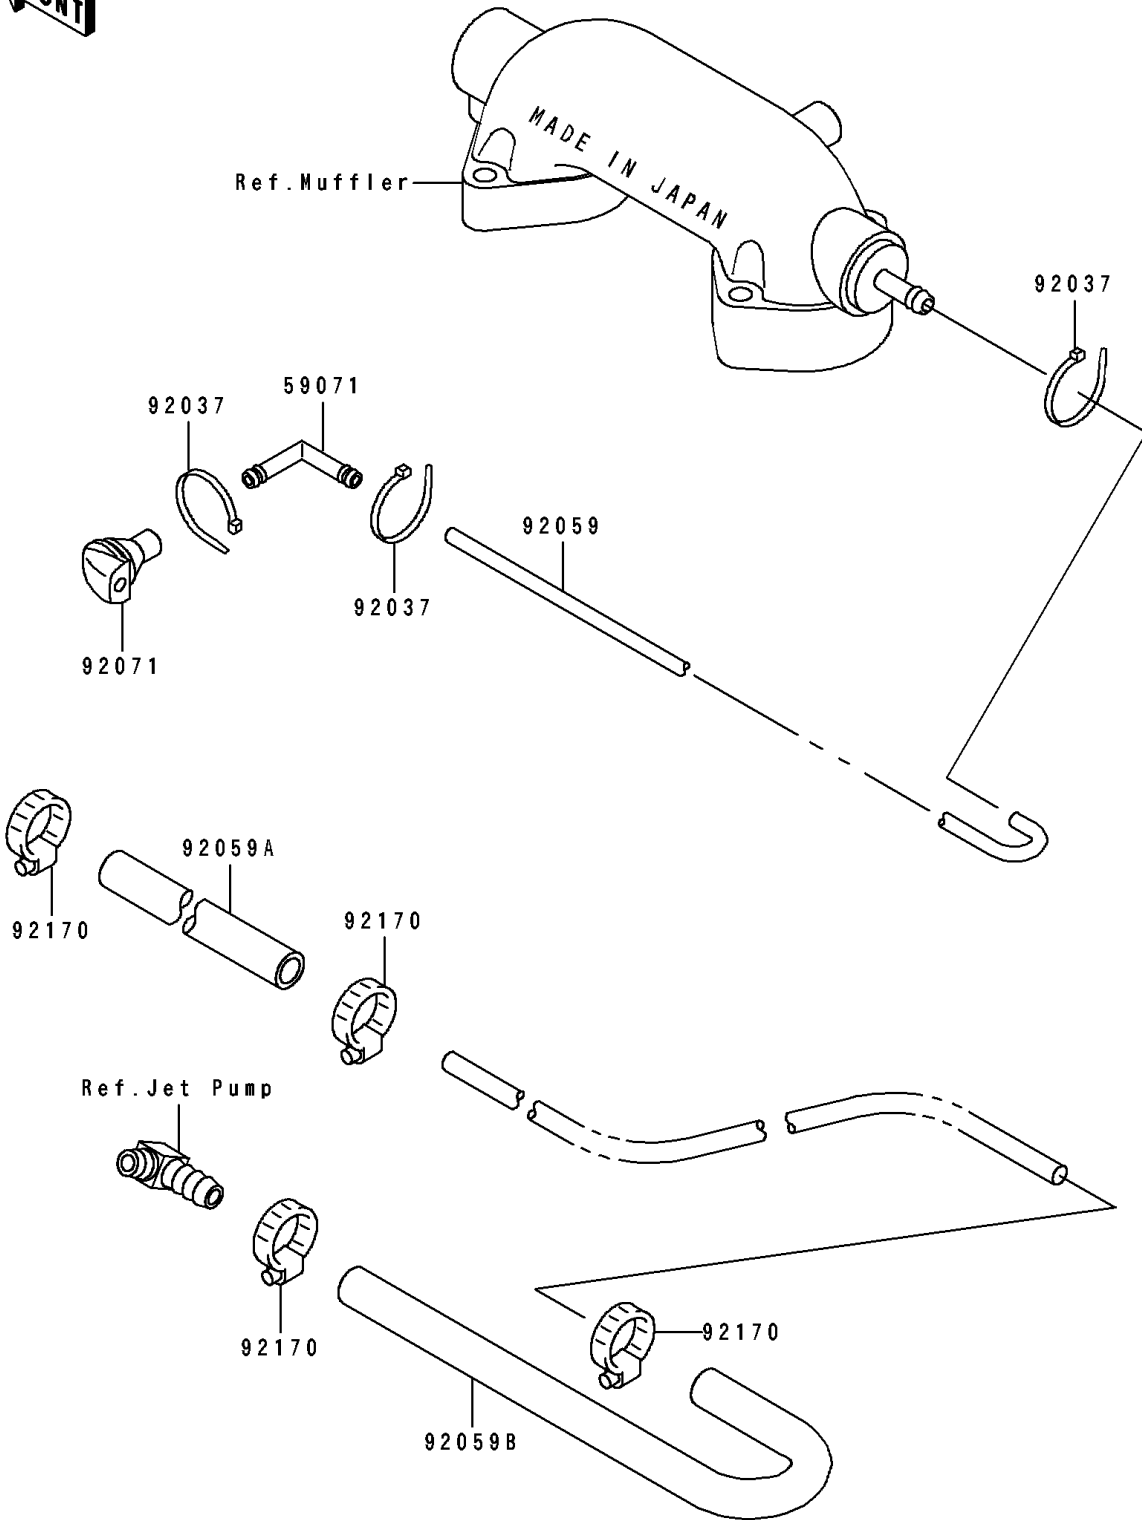

1991 JS440 PARTS DIAGRAM

Cooling

E3035

1991 JS440 PARTS LIST

Cooling

ITEM NAME	PART NUMBER	QUANTITY
JOINT (Ref # 59071)	59071-3706	1
CLAMP (Ref # 92037)	92037-1173	3
TUBE,5.8X10.8X650 (Ref # 92059)	92059-3759	1
TUBE,9X16X320 (Ref # 92059A)	92059-3792	1
TUBE,9X360 (Ref # 92059B)	92059-503	1
GROMMET (Ref # 92071)	92071-3732	1
CLAMP (Ref # 92170)	92170-3718	4