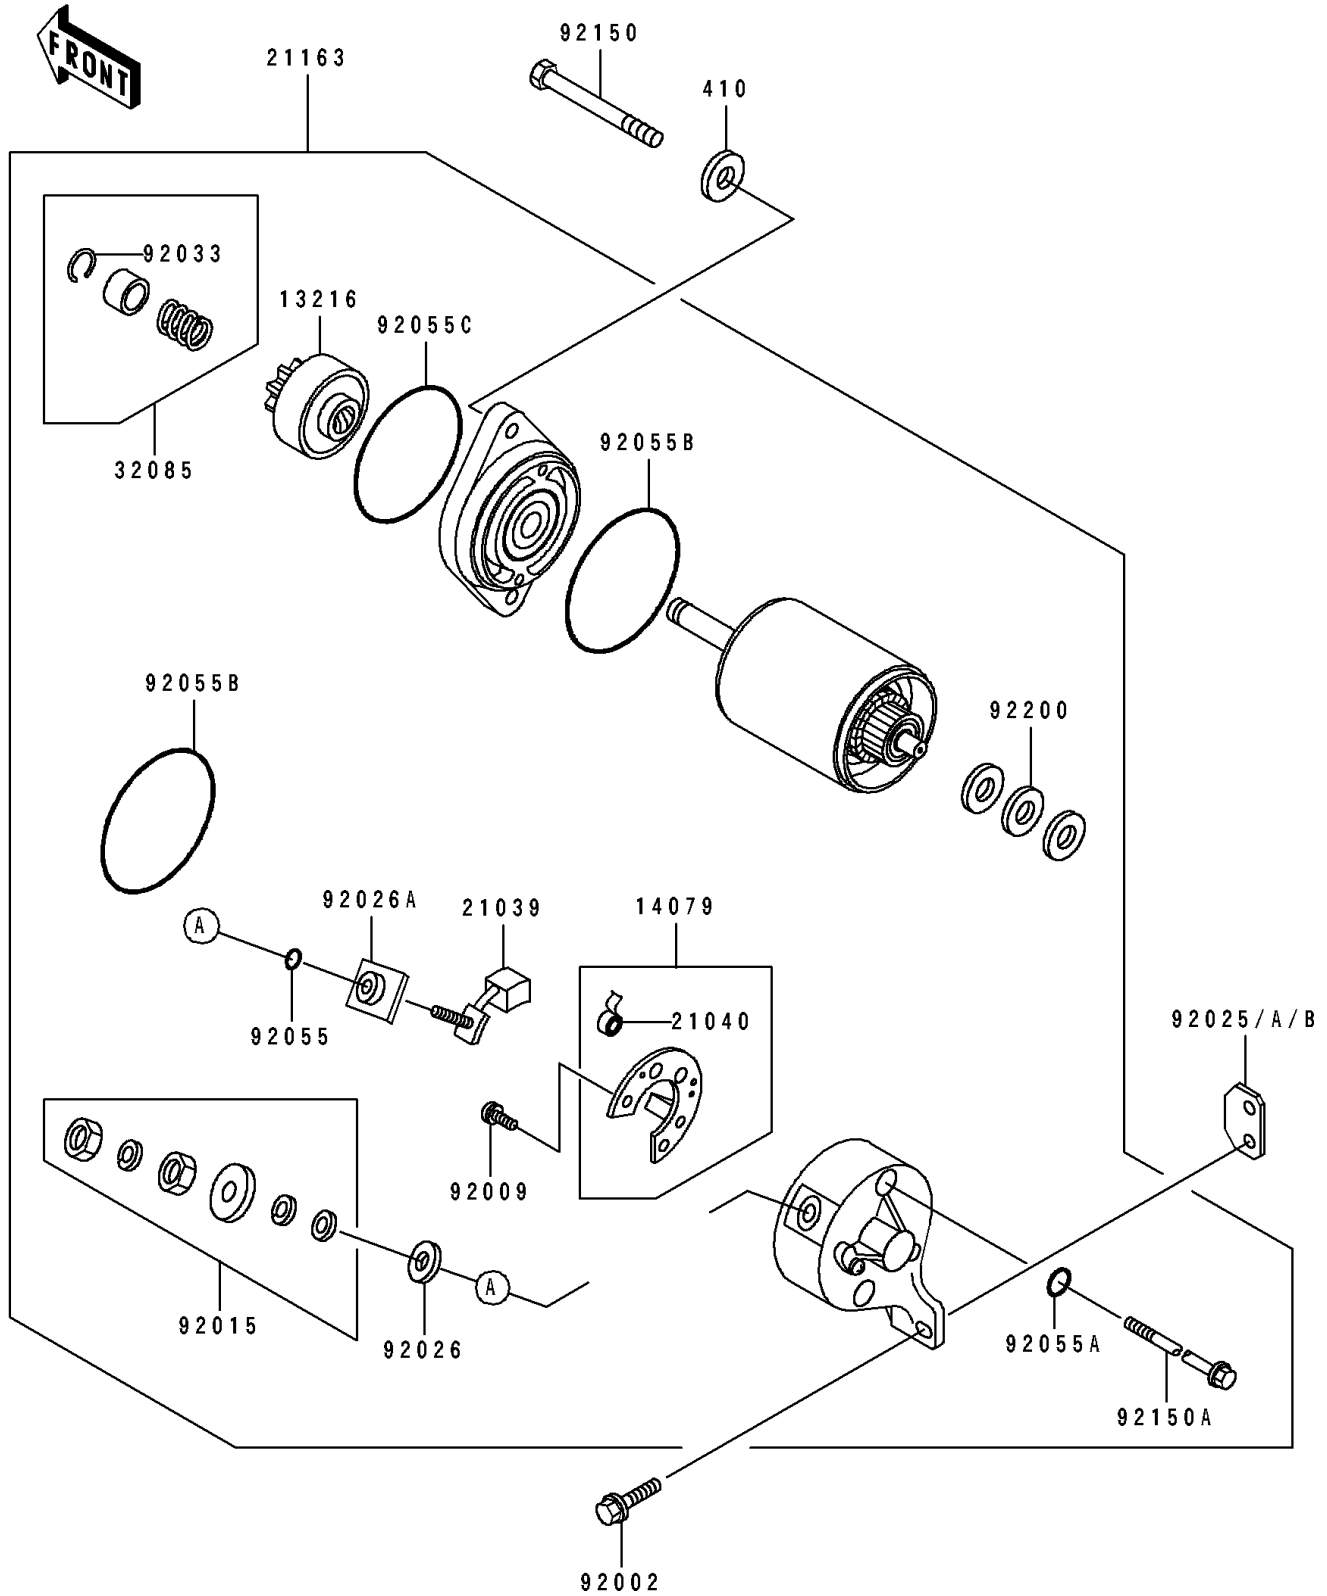

1992 JS440 PARTS DIAGRAM

Starter Motor(TC440B-054871&NAMI.)

E1840A

1992 JS440 PARTS LIST

Starter Motor(TC440B-054871&NAMI.)

ITEM NAME	PART NUMBER	QUANTITY
GEAR-COMP,SPUR (Ref # 13216)	13216-3703	1
HOLDER-ASSY,BRUSH (Ref # 14079)	14079-3706	1
BRUSH,CARBON(+) (Ref # 21039)	21039-3704	1
SPRING-BRUSH (Ref # 21040)	21040-3701	1
STARTER-ELECTRIC (Ref # 21163)	21163-3710	1
STOPPER,GEAR (Ref # 32085)	32085-3718	1
BOLT,6X20 (Ref # 92002)	92002-3755	1
SCREW,4X10 (Ref # 92009)	92009-3785	1
NUT,STARTER TERMINAL (Ref # 92015)	92015-3820	1
SHIM,STARTER,T=0.4 (Ref # 92025)	92025-3012	1
SHIM,STARTER,T=0.6 (Ref # 92025A)	92025-3013	1
SHIM,STARTER,T=0.8 (Ref # 92025B)	92025-3014	1
SPACER,TERMINAL,OUT (Ref # 92026)	92026-3704	1
SPACER,TERMINAL,IN (Ref # 92026A)	92026-3705	1
RING-SNAP (Ref # 92033)	92036-517	1
RING-O,STARTER TERMINAL (Ref # 92055)	92055-3728	1
RING-O,BOLT (Ref # 92055A)	92055-3729	1
RING-O,YOKE (Ref # 92055B)	92055-3730	1
RING-O (Ref # 92055C)	92055-516	1
BOLT,8X75 (Ref # 92150)	92150-3756	1
BOLT,5X120 (Ref # 92150A)	92150-3783	1
WASHER,THRUST (Ref # 92200)	92200-3713	1
WASHER-PLAIN-SMALL,8MM (Ref # 410)	410S0800	1