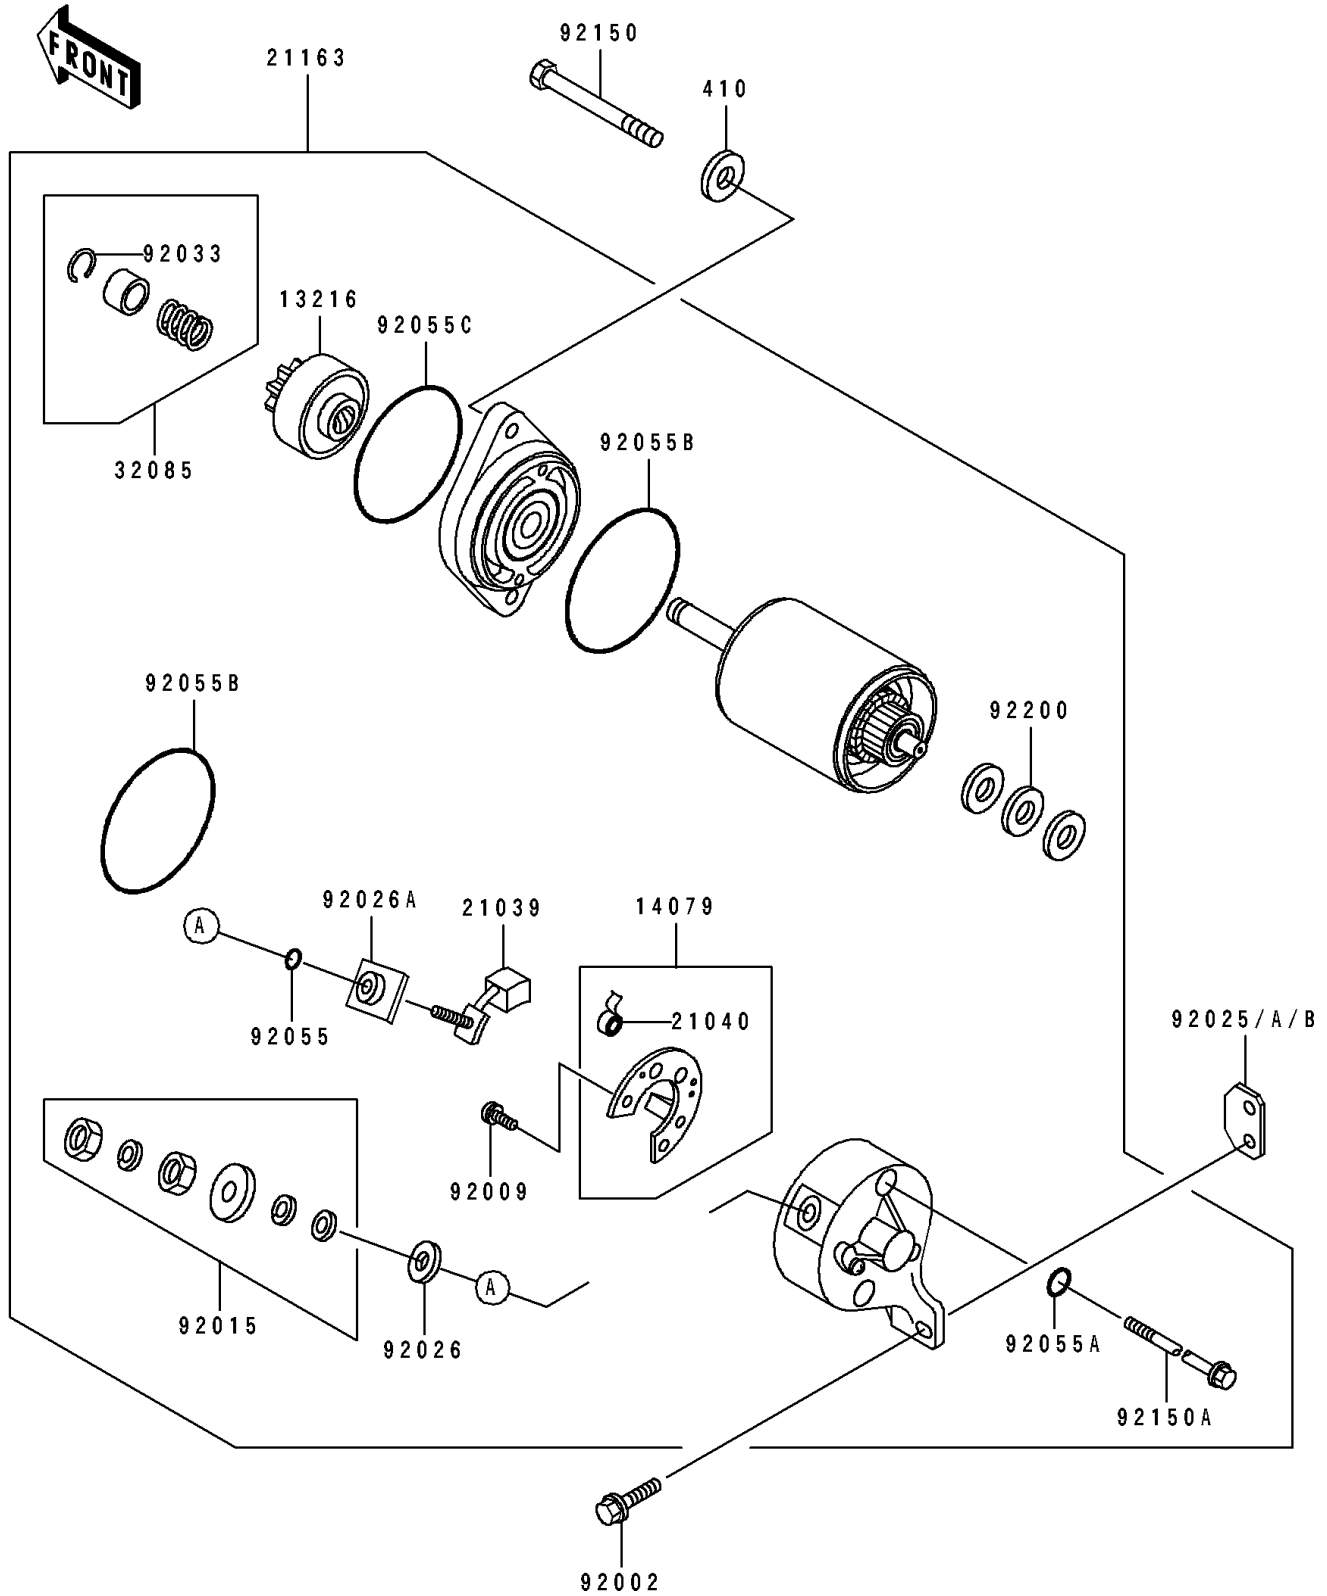

1991 JS440 PARTS DIAGRAM

Starter Motor(TC440B-054871&NAMI.)

E1840A

1991 JS440 PARTS LIST

Starter Motor(TC440B-054871&NAMI.)

ITEM NAME	PART NUMBER	QUANTITY
GEAR-COMP,SPUR (Ref # 13216)	13216-3703	1
HOLDER-ASSY,BRUSH (Ref # 14079)	14079-3706	1
BRUSH,CARBON(+) (Ref # 21039)	21039-3704	1
SPRING-BRUSH (Ref # 21040)	21040-3701	2
STARTER-ELECTRIC (Ref # 21163)	21163-3710	1
STOPPER,GEAR (Ref # 32085)	32085-3718	1
BOLT,6X20 (Ref # 92002)	92002-3755	1
SCREW,4X10 (Ref # 92009)	92009-3785	2
NUT,STARTER TERMINAL (Ref # 92015)	92015-3820	1
SHIM,STARTER,T=0.4 (Ref # 92025)	92025-3012	AR
SHIM,STARTER,T=0.6 (Ref # 92025A)	92025-3013	AR
SHIM,STARTER,T=0.8 (Ref # 92025B)	92025-3014	AR
SPACER,TERMINAL,OUT (Ref # 92026)	92026-3704	1
SPACER,TERMINAL,IN (Ref # 92026A)	92026-3705	1
RING-SNAP (Ref # 92033)	92036-517	1
RING-O,STARTER TERMINAL (Ref # 92055)	92055-3728	1
RING-O,BOLT (Ref # 92055A)	92055-3729	2
RING-O,YOKE (Ref # 92055B)	92055-3730	2
RING-O (Ref # 92055C)	92055-516	1
BOLT,8X75 (Ref # 92150)	92150-3756	2
BOLT,5X120 (Ref # 92150A)	92150-3783	2
WASHER,THRUST (Ref # 92200)	92200-3713	3
WASHER-PLAIN-SMALL,8MM (Ref # 410)	410S0800	2