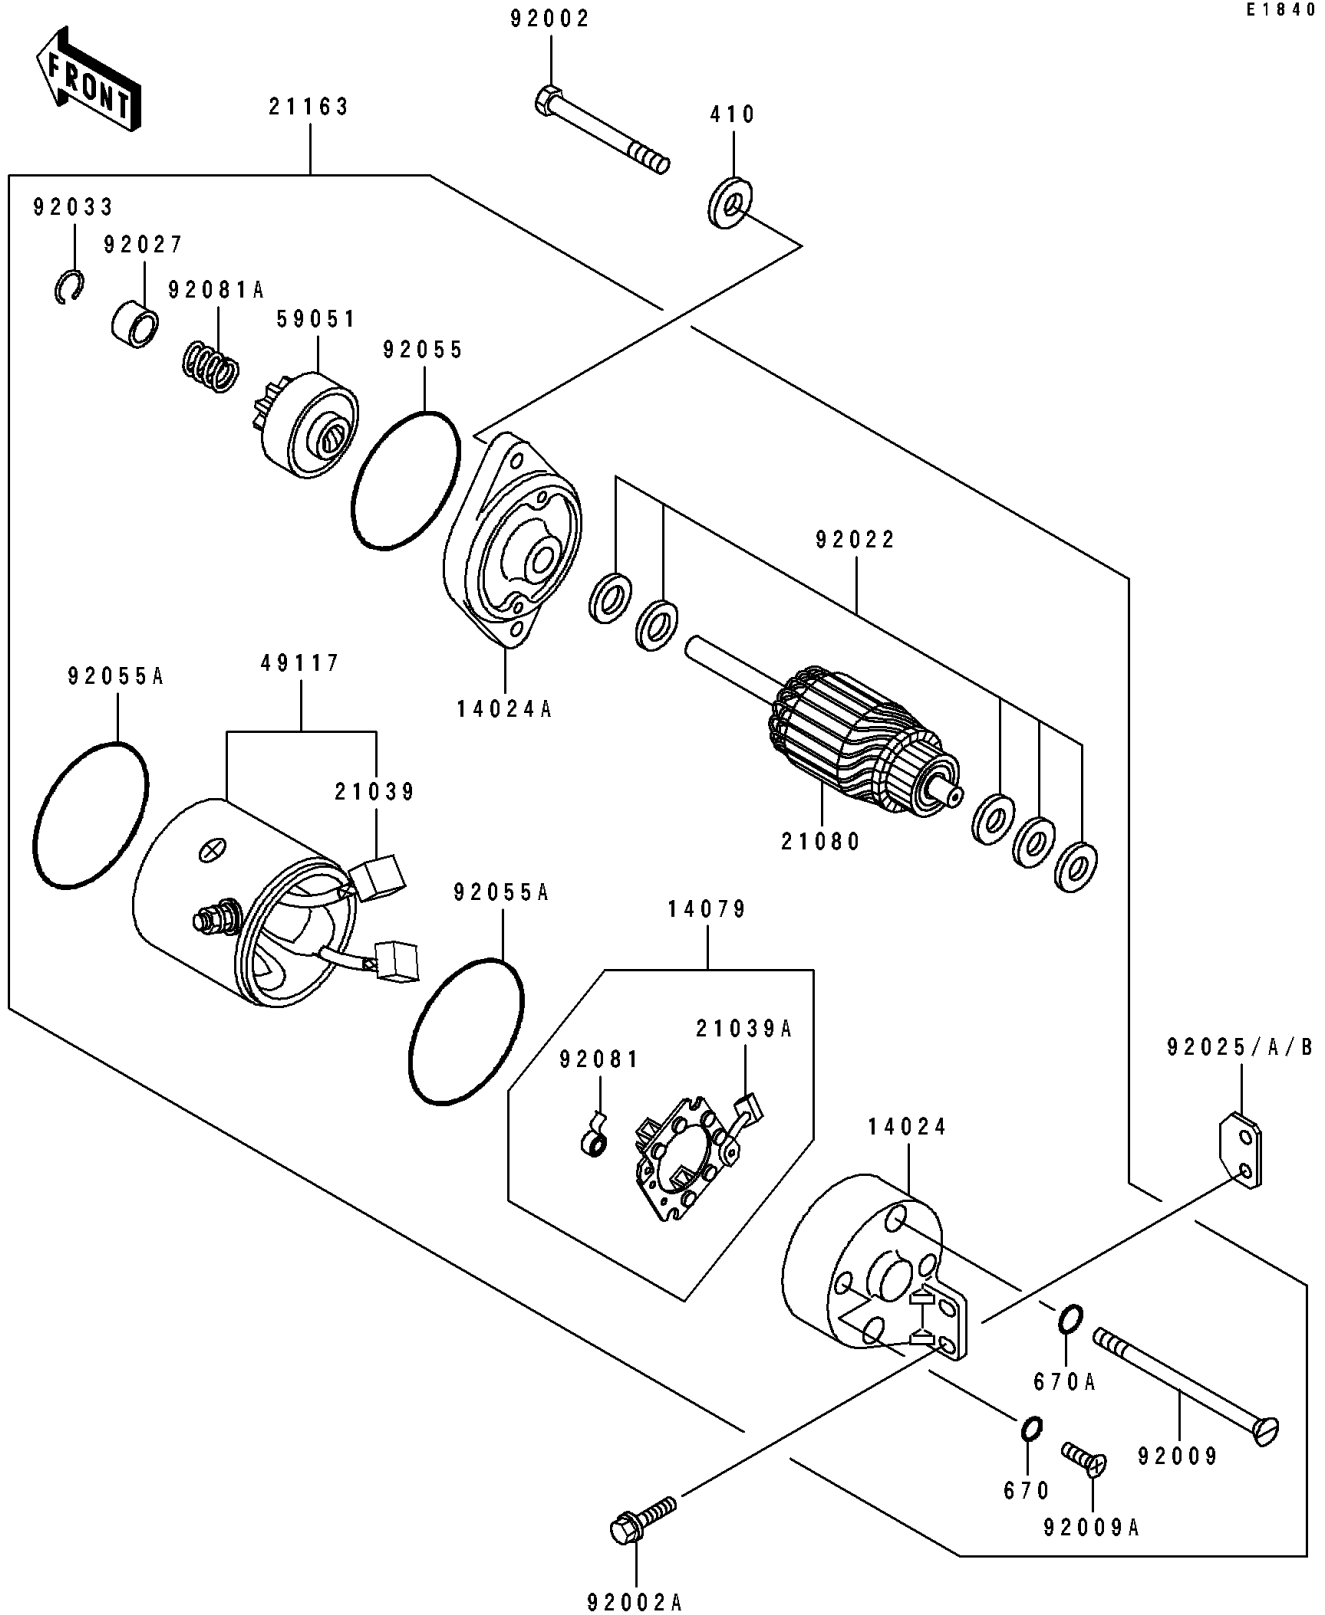

# 1991 JS440 PARTS DIAGRAM

Starter Motor(TC440B-039909&NAMI.054870)

E1840

# 1991 JS440 PARTS LIST

Starter Motor(TC440B-039909&NAMI.054870)

ITEM NAME	PART NUMBER	QUANTITY
COVER,RR (Ref # 14024)	14025-3027	1
COVER,FR (Ref # 14024A)	14025-3028	1
HOLDER-ASSY,BRUSH (Ref # 14079)	14079-3002	1
BRUSH,(+) (Ref # 21039)	21039-3003	2
BRUSH,(-) (Ref # 21039A)	21039-3004	1
ARMATURE (Ref # 21080)	21080-3702	1
STARTER-ELECTRIC (Ref # 21163)	21163-3711	1
YOKE (Ref # 49117)	49117-3002	1
GEAR-SPUR (Ref # 59051)	59051-3005	1
BOLT,8X70 (Ref # 92002)	92002-3719	2
BOLT,6X20 (Ref # 92002A)	92002-3755	2
SCREW,6X107 (Ref # 92009)	92011-549	2
SCREW,4X8 (Ref # 92009A)	92011-550	2
WASHER,SET (Ref # 92022)	92022-3044	1
SHIM,STARTER,T=0.4 (Ref # 92025)	92025-3012	AR
SHIM,STARTER,T=0.6 (Ref # 92025A)	92025-3013	AR
SHIM,STARTER,T=0.8 (Ref # 92025B)	92025-3014	AR
COLLAR,STOPPER,PINION (Ref # 92027)	92027-513	1
RING-SNAP (Ref # 92033)	92036-517	1
RING-O (Ref # 92055)	92055-516	1
RING-O (Ref # 92055A)	92055-517	2
SPRING,BRUSH (Ref # 92081)	92081-540	3
SPRING,RETURN (Ref # 92081A)	92081-541	1
WASHER-PLAIN-SMALL,8MM (Ref # 410)	410S0800	2
O RING,5MM (Ref # 670)	670B1505	2
O RING,6MM (Ref # 670A)	670B1506	2