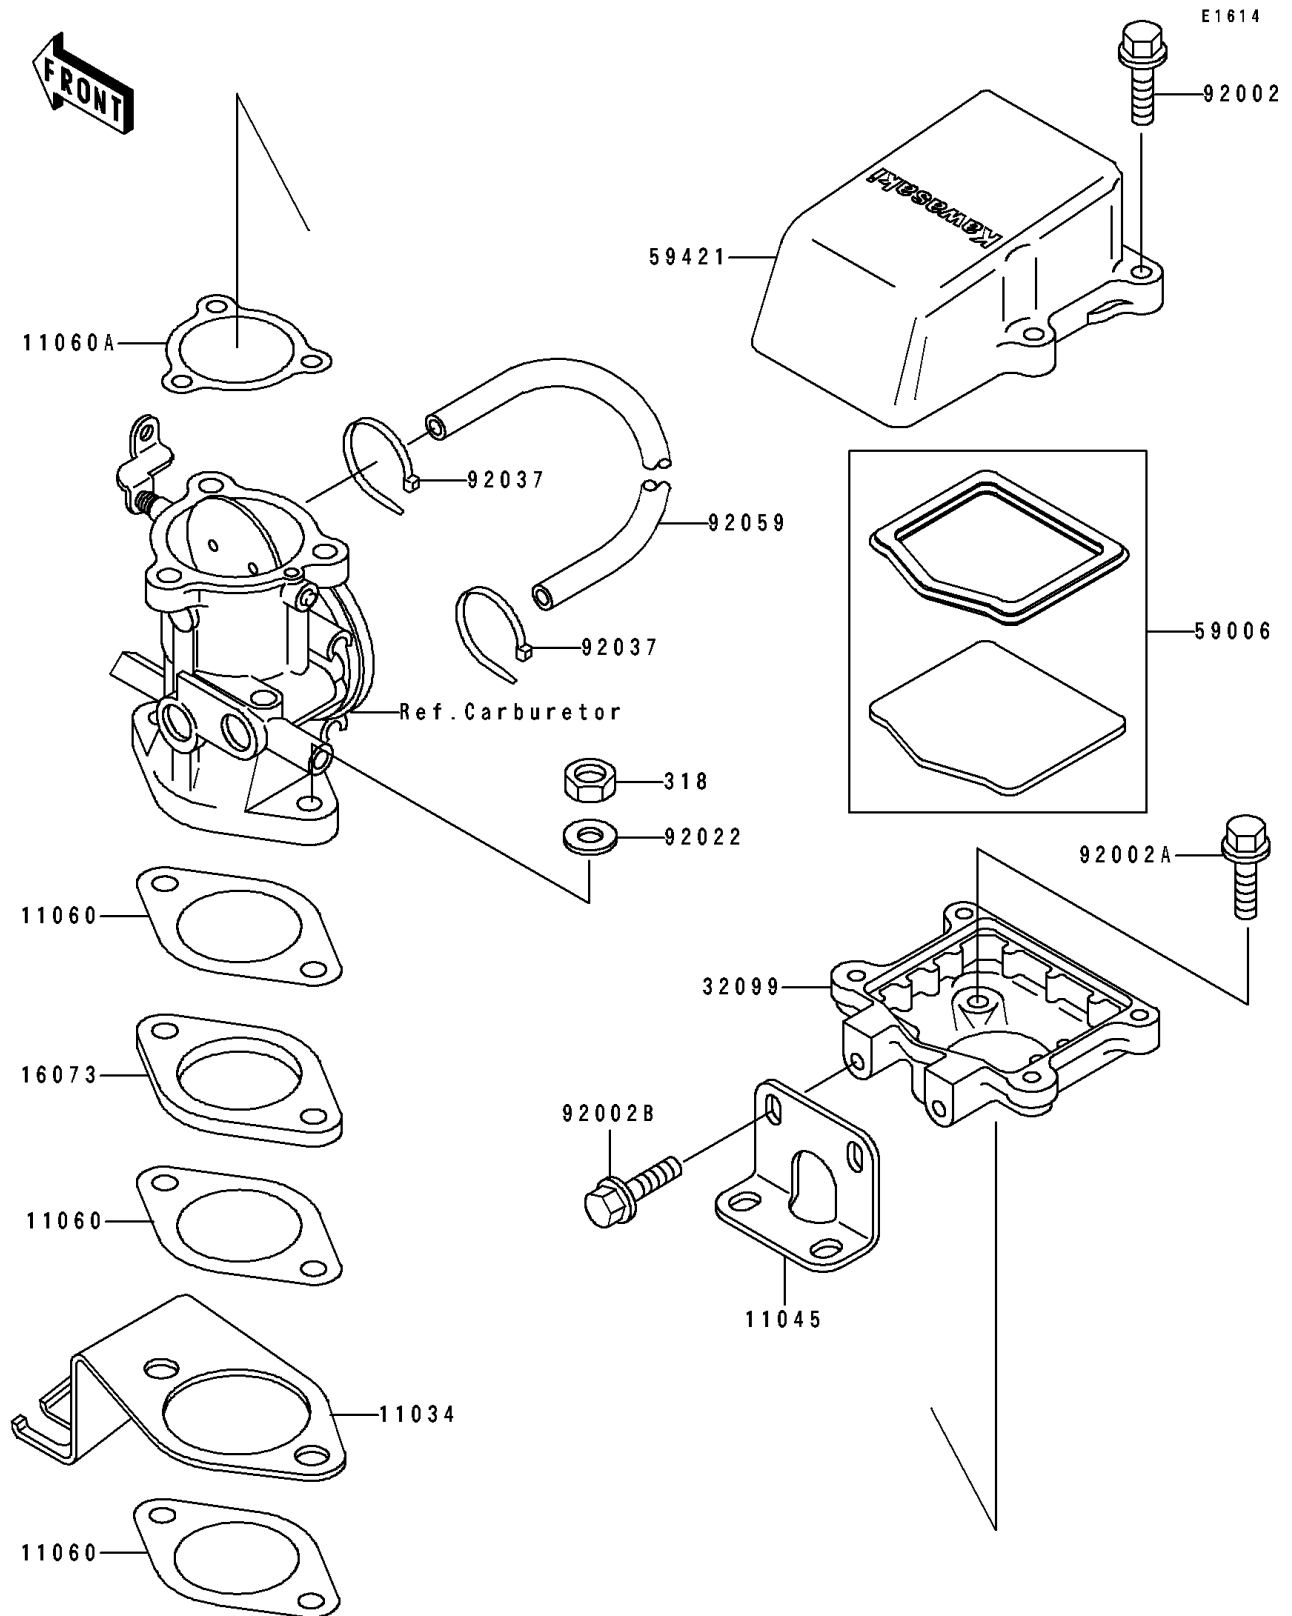

1992 JS440 PARTS DIAGRAM

Flame Arrester

1992 JS440 PARTS LIST

Flame Arrester

ITEM NAME	PART NUMBER	QUANTITY
BRACKET,CONTROL (Ref # 11034)	11034-3004	1
BRACKET (Ref # 11045)	11034-3011	1
GASKET,INSULATOR (Ref # 11060)	11009-3786	1
GASKET,ARRESTER CASE (Ref # 11060A)	11060-3702	1
INSULATOR (Ref # 16073)	16061-511	1
CASE,FLAME ARRESTER (Ref # 32099)	32099-3702	1
ARRESTER-FLAME (Ref # 59006)	59006-3706	1
COVER-INTAKE (Ref # 59421)	59421-3703	1
BOLT,6X25 (Ref # 92002)	92002-3714	1
BOLT,6X20 (Ref # 92002A)	92002-3755	1
BOLT,6X12 (Ref # 92002B)	92002-3763	1
WASHER,PLAIN,8MM (Ref # 92022)	92022-3043	1
CLAMP (Ref # 92037)	92037-1173	1
TUBE,PULS (Ref # 92059)	92059-518	1
NUT-HEX-SMALL (Ref # 318)	318R0800	1