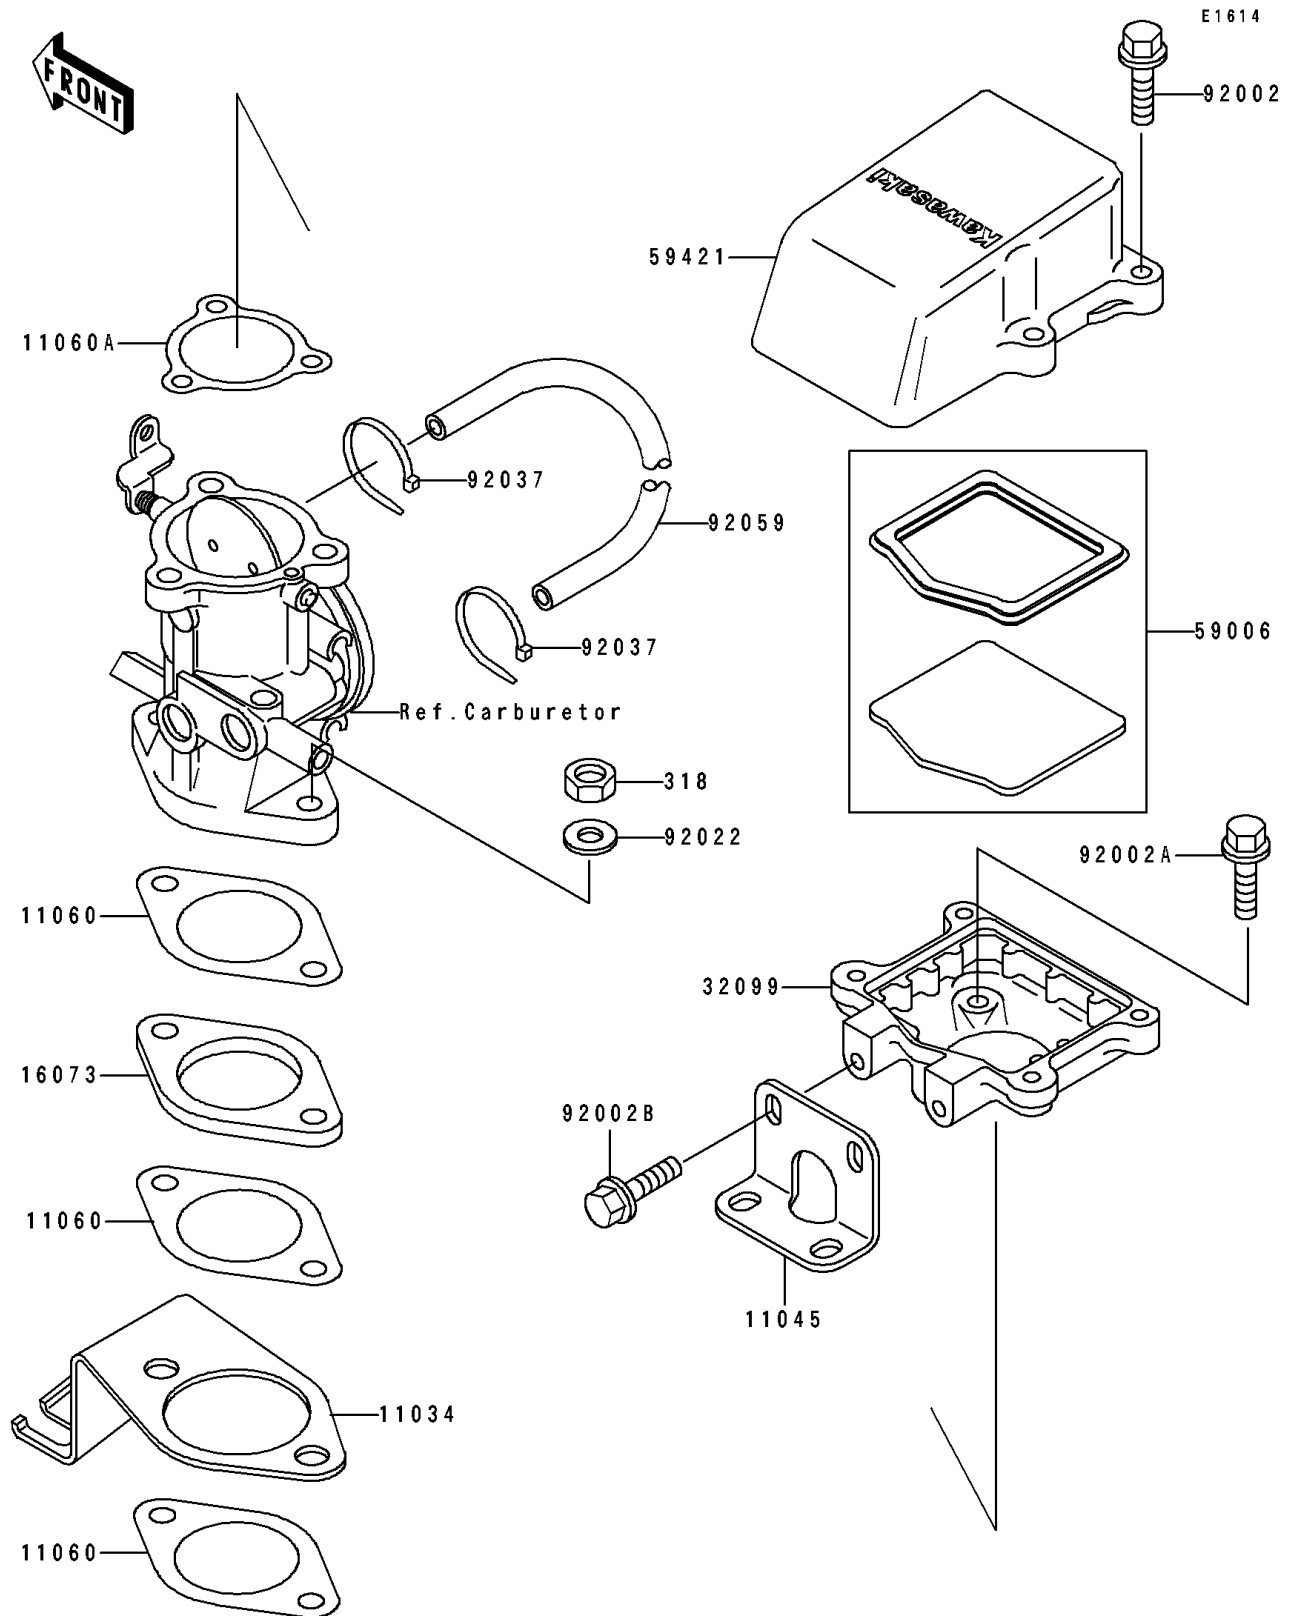

1991 JS440 PARTS DIAGRAM

Flame Arrester

1991 JS440 PARTS LIST

Flame Arrester

ITEM NAME	PART NUMBER	QUANTITY
BRACKET,CONTROL (Ref # 11034)	11034-3004	1
BRACKET (Ref # 11045)	11034-3011	1
GASKET,INSULATOR (Ref # 11060)	11009-3786	3
GASKET,ARRESTER CASE (Ref # 11060A)	11060-3702	1
INSULATOR (Ref # 16073)	16061-511	1
CASE,FLAME ARRESTER (Ref # 32099)	32099-3702	1
ARRESTER-FLAME (Ref # 59006)	59006-3706	1
COVER-INTAKE (Ref # 59421)	59421-3703	1
BOLT,6X25 (Ref # 92002)	92002-3714	4
BOLT,6X20 (Ref # 92002A)	92002-3755	3
BOLT,6X12 (Ref # 92002B)	92002-3763	2
WASHER,PLAIN,8MM (Ref # 92022)	92022-3043	2
CLAMP (Ref # 92037)	92037-1173	2
TUBE,PULS (Ref # 92059)	92059-518	1
NUT-HEX-SMALL (Ref # 318)	318R0800	2