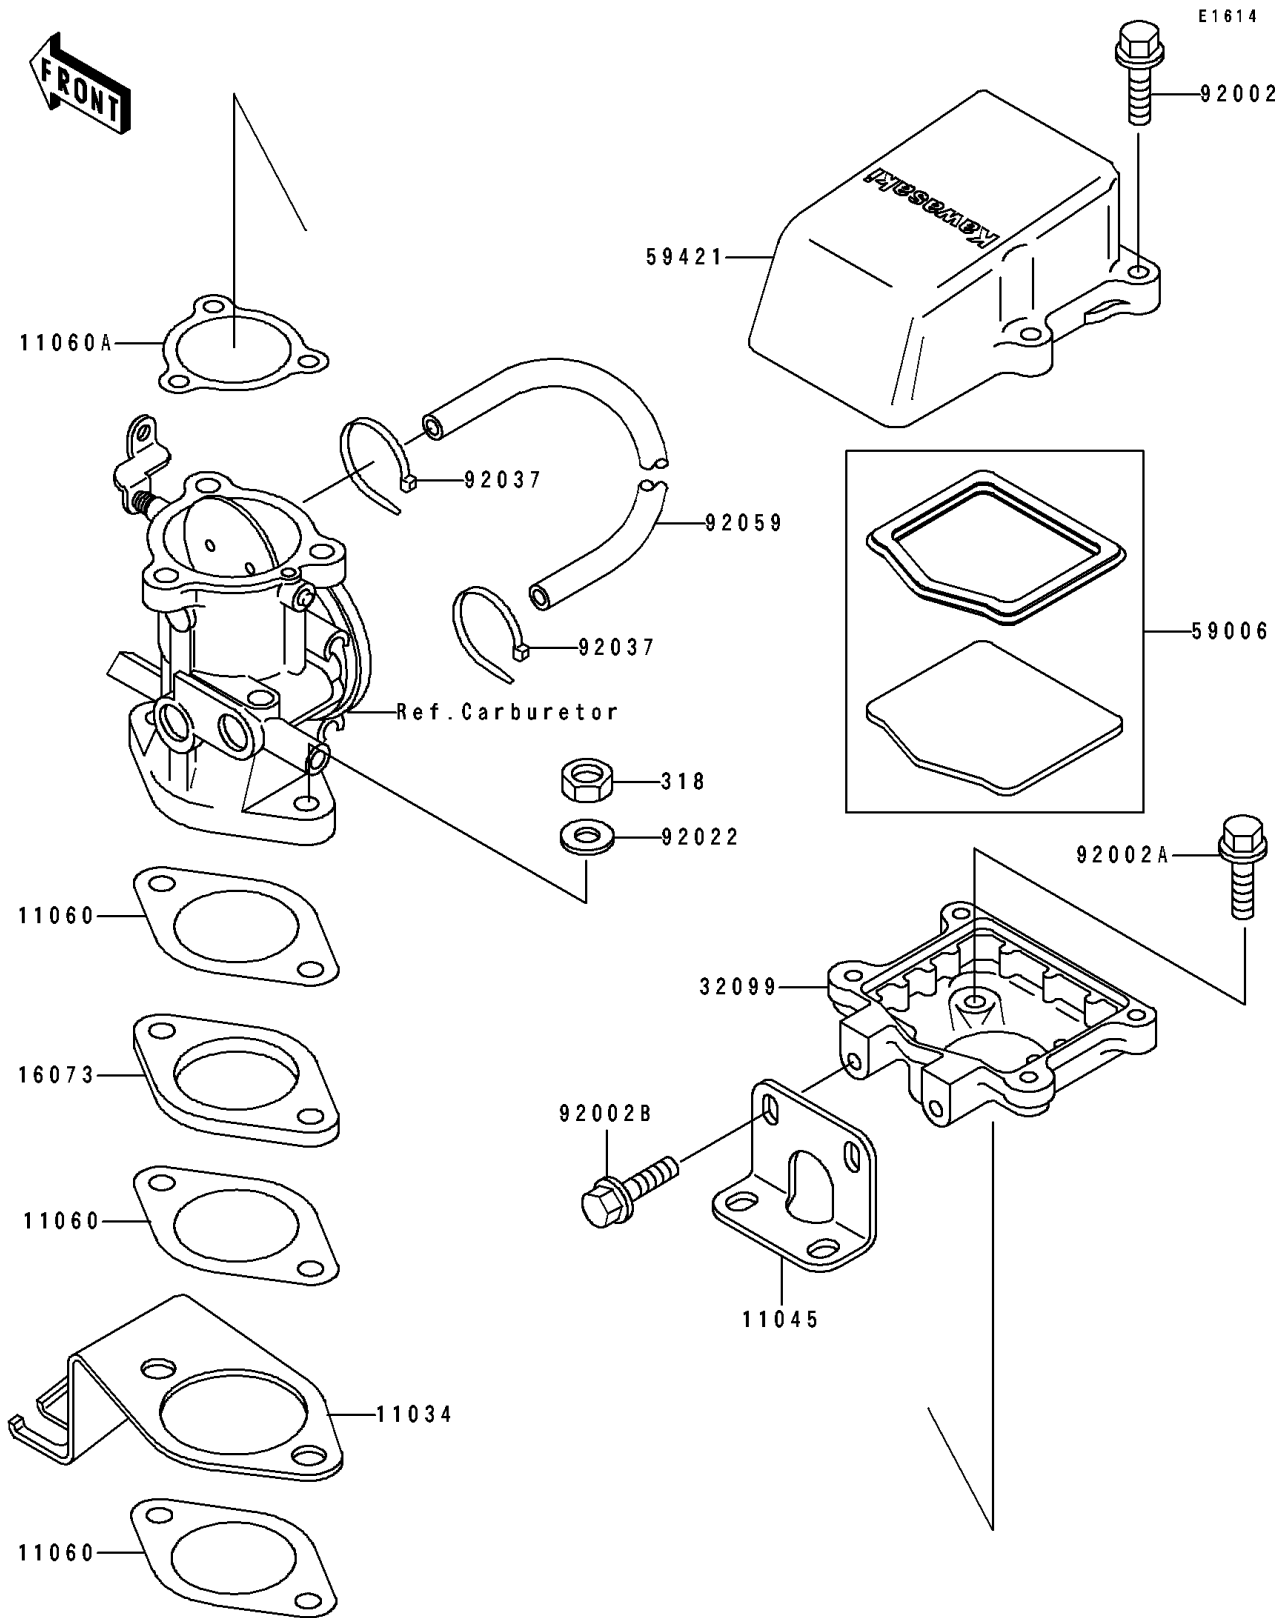

1991 JS440 PARTS DIAGRAM

Flame Arrester

1991 JS440 PARTS LIST

Flame Arrester

ITEM NAME	PART NUMBER	QUANTITY
BRACKET,CONTROL (Ref # 11034)	11034-3004	1
BRACKET (Ref # 11045)	11034-3011	1
GASKET,INSULATOR (Ref # 11060)	11009-3786	3
GASKET,ARRESTER CASE (Ref # 11060A)	11060-3702	1
INSULATOR (Ref # 16073)	16061-511	1
CASE,FLAME ARRESTER (Ref # 32099)	32099-3702	1
ARRESTER-FLAME (Ref # 59006)	59006-3706	1
COVER-INTAKE (Ref # 59421)	59421-3703	1
BOLT,6X25 (Ref # 92002)	92002-3714	4
BOLT,6X20 (Ref # 92002A)	92002-3755	3
BOLT,6X12 (Ref # 92002B)	92002-3763	2
WASHER,PLAIN,8MM (Ref # 92022)	92022-3043	2
CLAMP (Ref # 92037)	92037-1173	2
TUBE,PULS (Ref # 92059)	92059-518	1
NUT-HEX-SMALL (Ref # 318)	318R0800	2