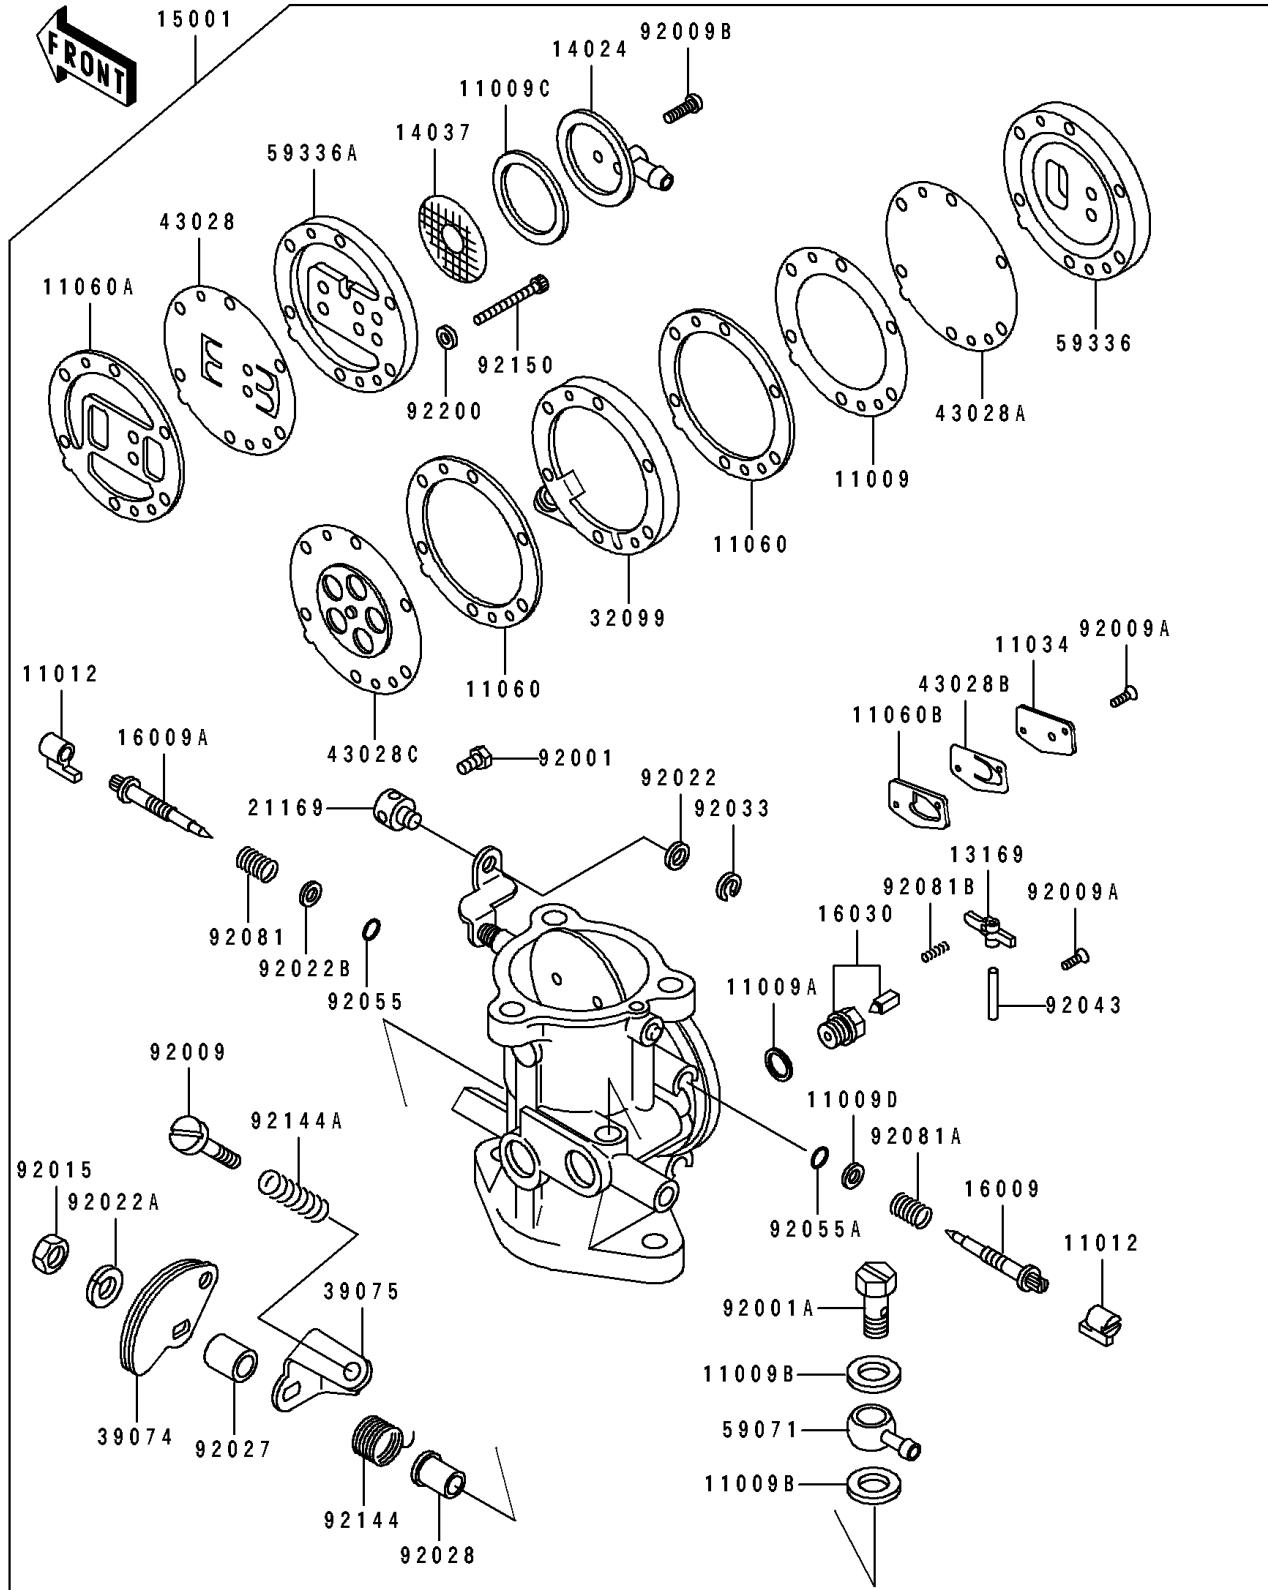

1992 JS440 PARTS DIAGRAM

Carburetor

E1611