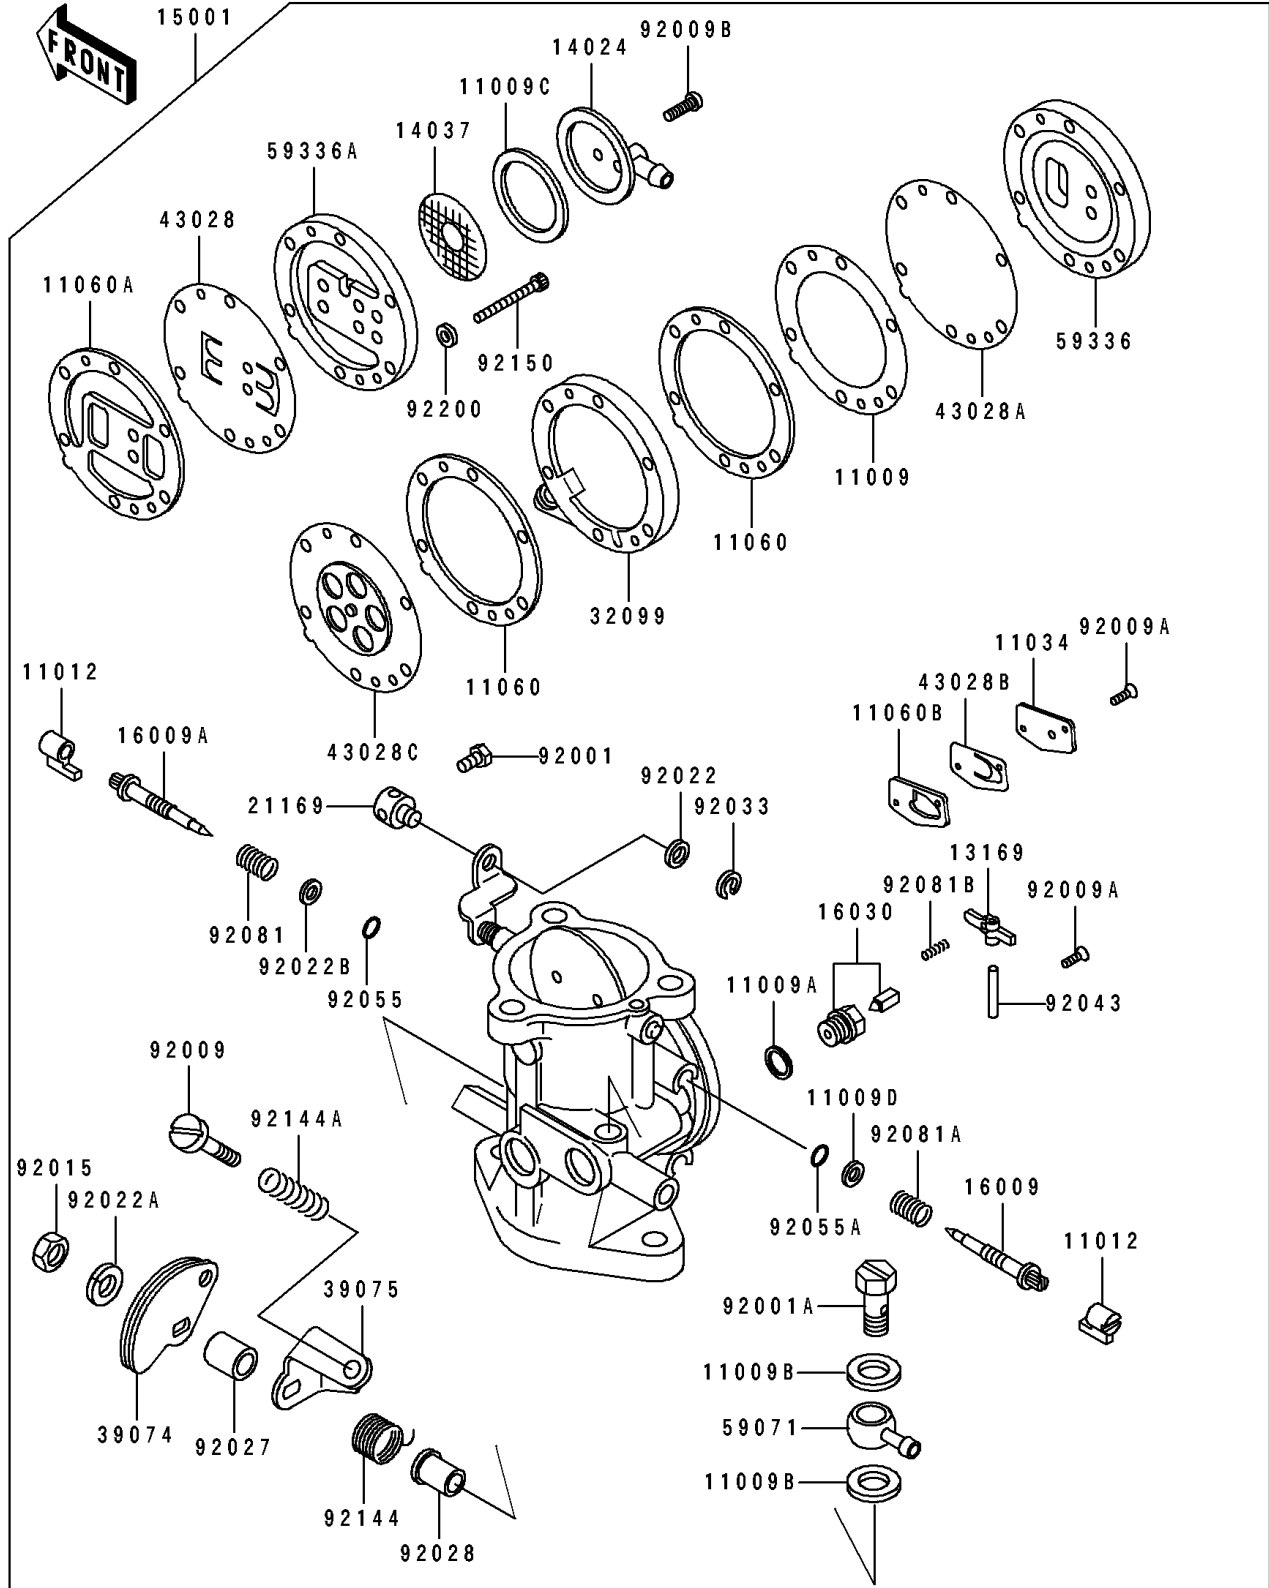

1991 JS440 PARTS DIAGRAM

Carburetor

E1611