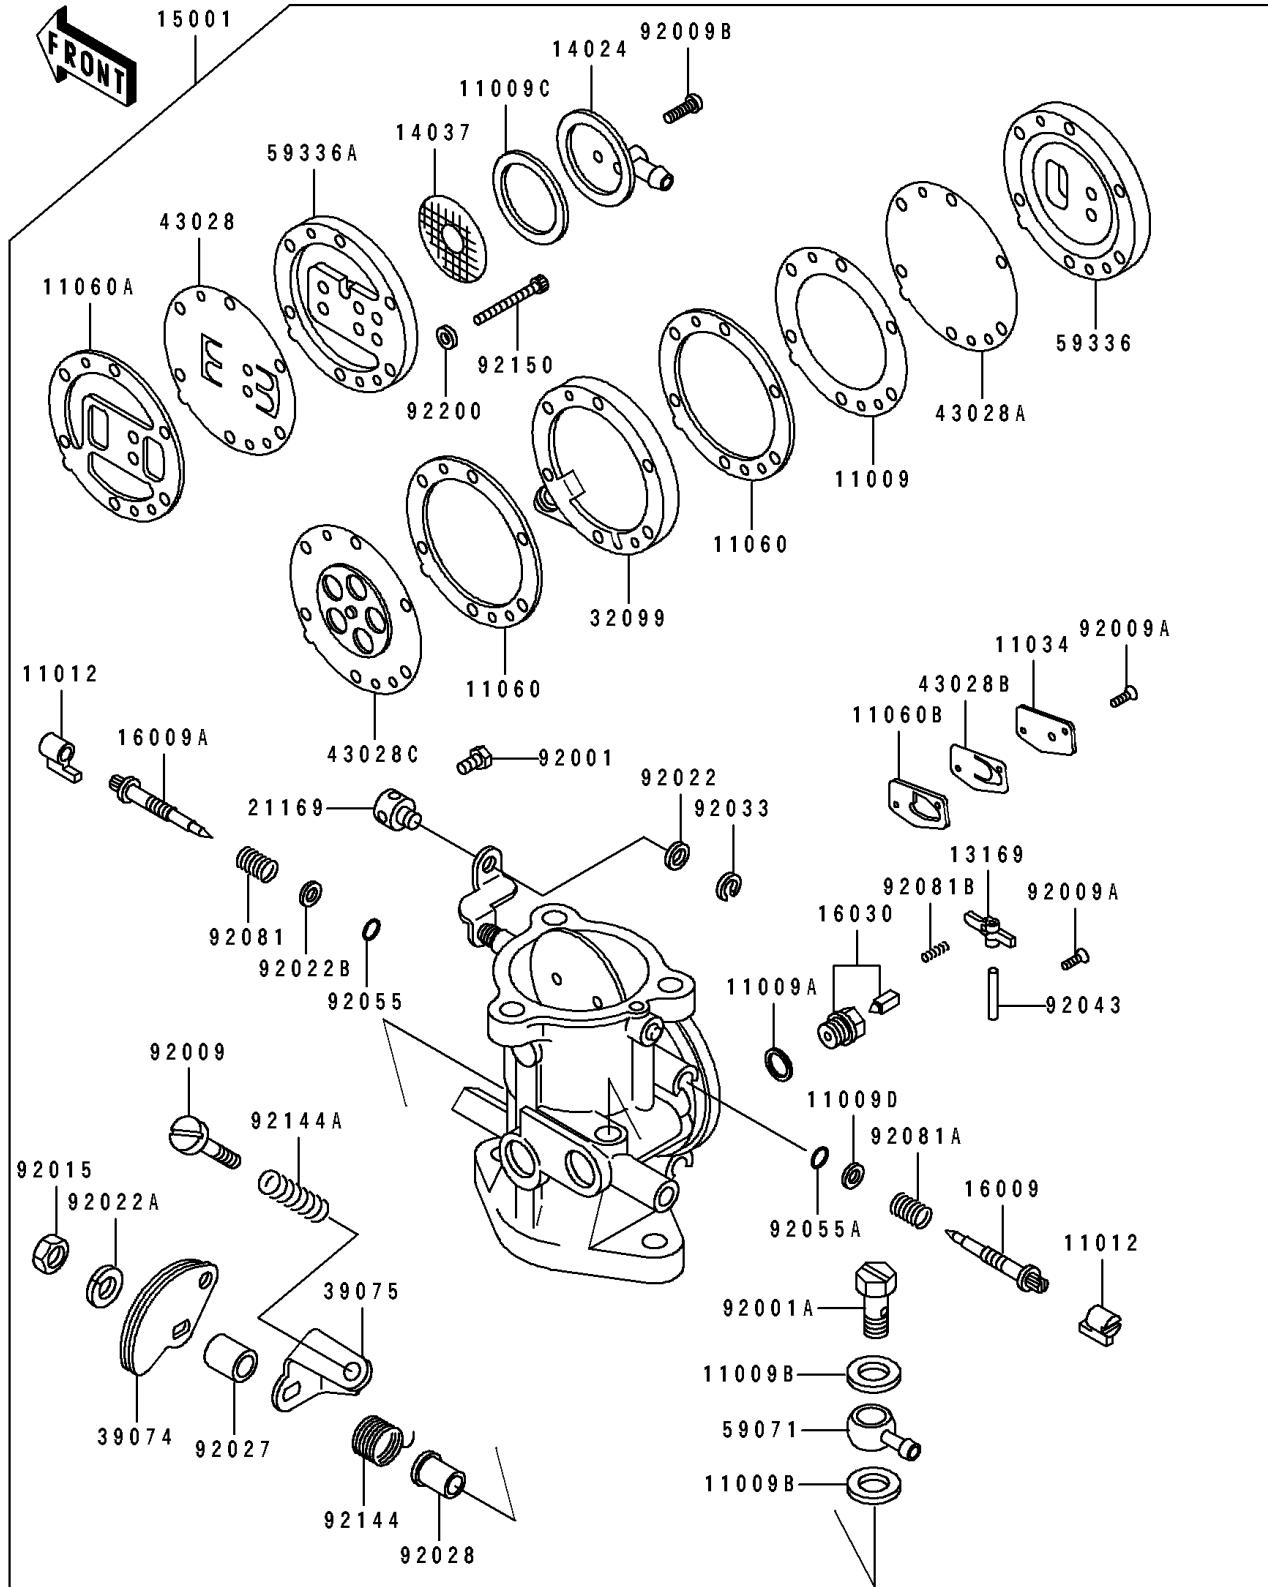

1991 JS440 PARTS DIAGRAM

Carburetor

E1611