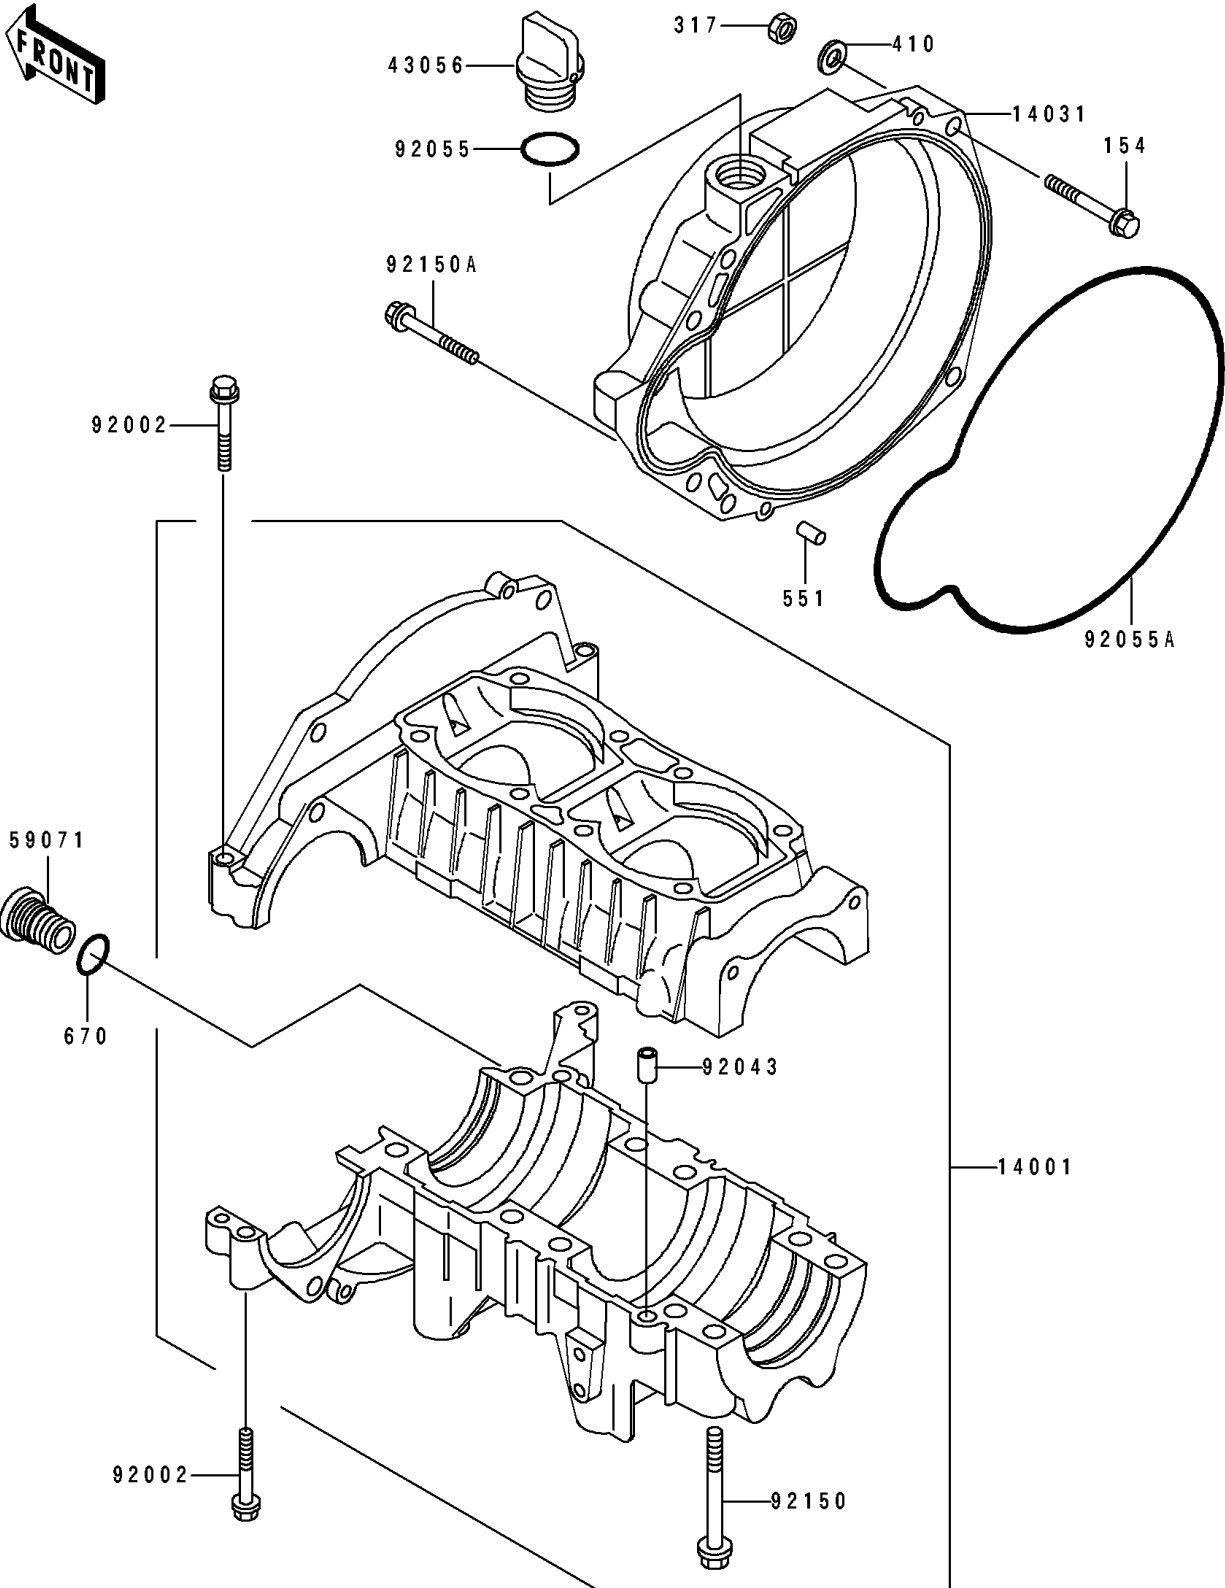

1992 JS440 PARTS DIAGRAM

Crankcase

E1411

1992 JS440 PARTS LIST

Crankcase

ITEM NAME	PART NUMBER	QUANTITY
SET-CRANKCASE (Ref # 14001)	14001-5286	1
COVER-GENERATOR (Ref # 14031)	14031-3708	1
BREATHER-BRAKE (Ref # 43056)	43056-502	1
JOINT (Ref # 59071)	59071-516	1
BOLT,6X40 (Ref # 92002)	92002-3716	1
PIN,DOWEL,6.3X8X14 (Ref # 92043)	92042-007	1
RING-O (Ref # 92055)	92055-515	1
RING-O (Ref # 92055A)	92055-521	1
BOLT,8X65 (Ref # 92150)	92150-3708	1
BOLT,8X45 (Ref # 92150A)	92150-3785	1
BOLT-WP-SMALL (Ref # 154)	154R0845	1
NUT-HEX-SMALL (Ref # 317)	317R0800	1
WASHER-PLAIN-SMALL,8MM (Ref # 410)	410S0800	1
PIN-DOWEL (Ref # 551)	551R0612	1
O RING,16MM (Ref # 670)	670B2016	1