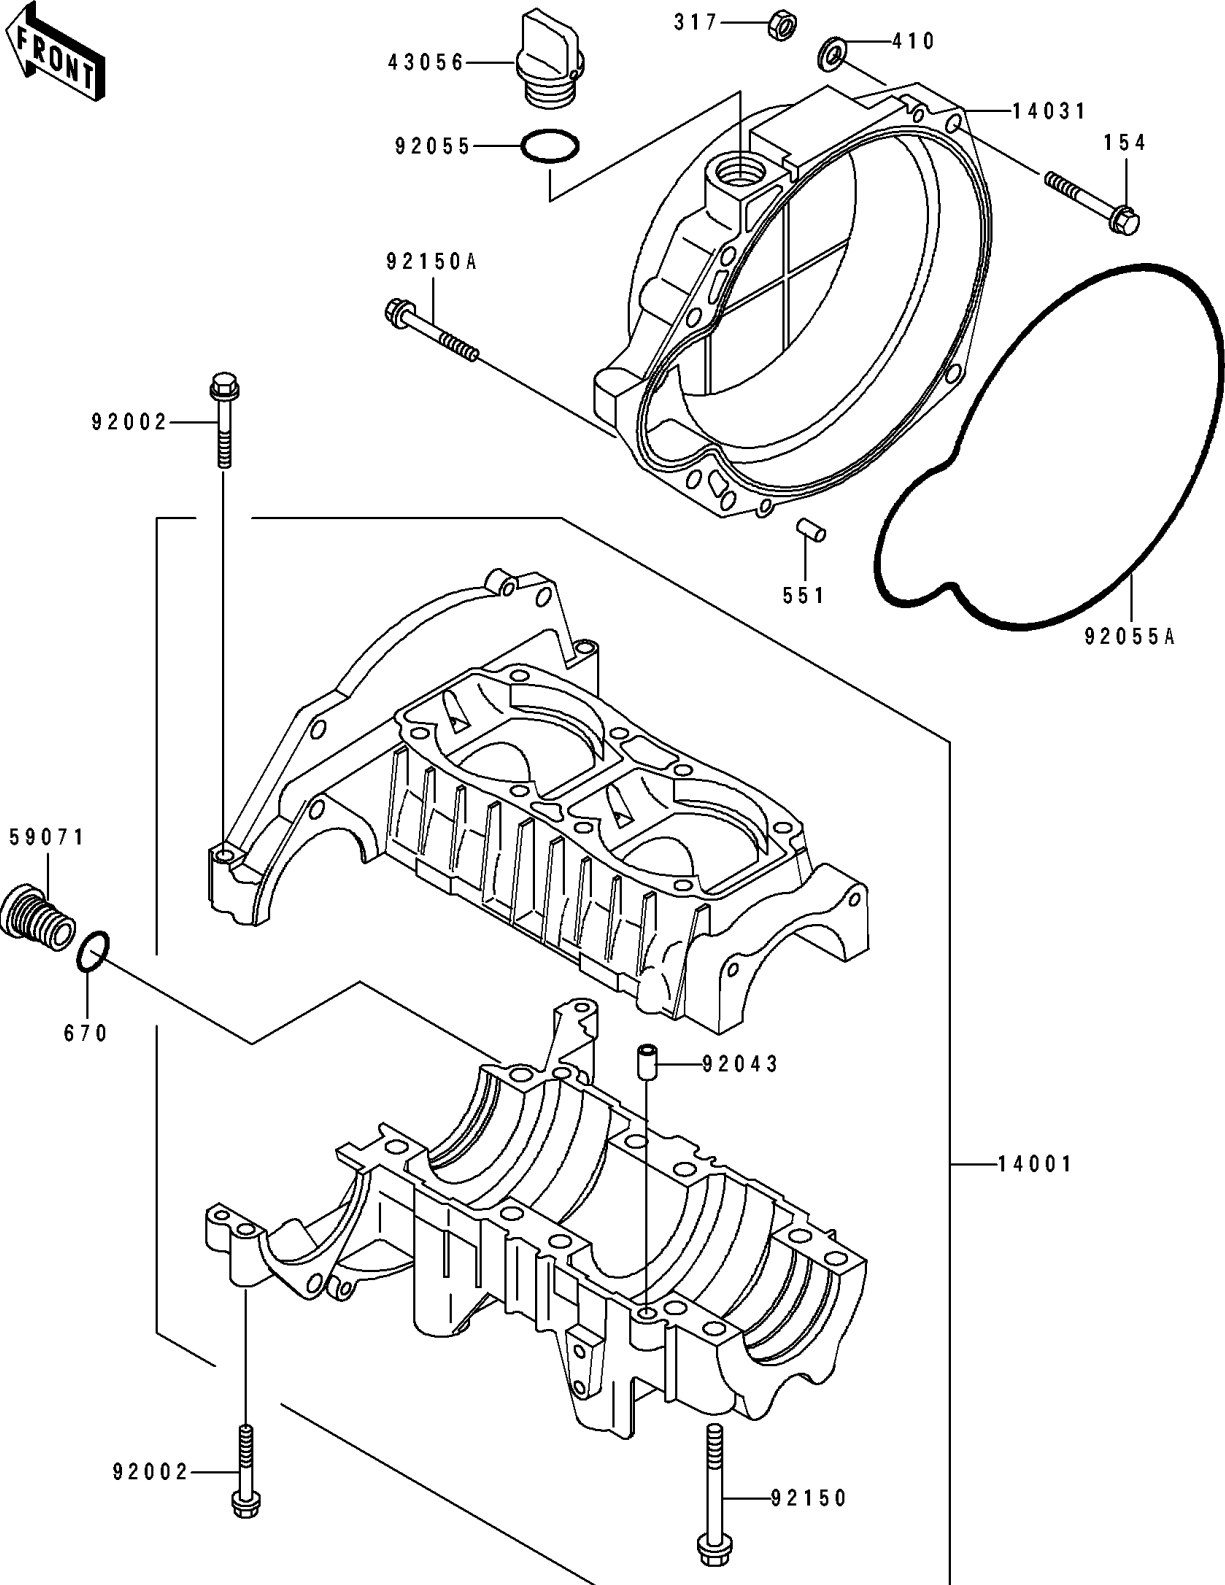

1991 JS440 PARTS DIAGRAM

Crankcase

E1411

1991 JS440 PARTS LIST

Crankcase

ITEM NAME	PART NUMBER	QUANTITY
SET-CRANKCASE (Ref # 14001)	14001-5286	1
COVER-GENERATOR (Ref # 14031)	14031-3708	1
BREATHER-BRAKE (Ref # 43056)	43056-502	1
JOINT (Ref # 59071)	59071-516	1
BOLT,6X40 (Ref # 92002)	92002-3716	3
PIN,DOWEL,6.3X8X14 (Ref # 92043)	92042-007	2
RING-O (Ref # 92055)	92055-515	1
RING-O (Ref # 92055A)	92055-521	1
BOLT,8X65 (Ref # 92150)	92150-3708	10
BOLT,8X45 (Ref # 92150A)	92150-3785	2
BOLT-WP-SMALL (Ref # 154)	154R0845	2
NUT-HEX-SMALL (Ref # 317)	317R0800	2
WASHER-PLAIN-SMALL,8MM (Ref # 410)	410S0800	2
PIN-DOWEL (Ref # 551)	551R0612	2
O RING,16MM (Ref # 670)	670B2016	1