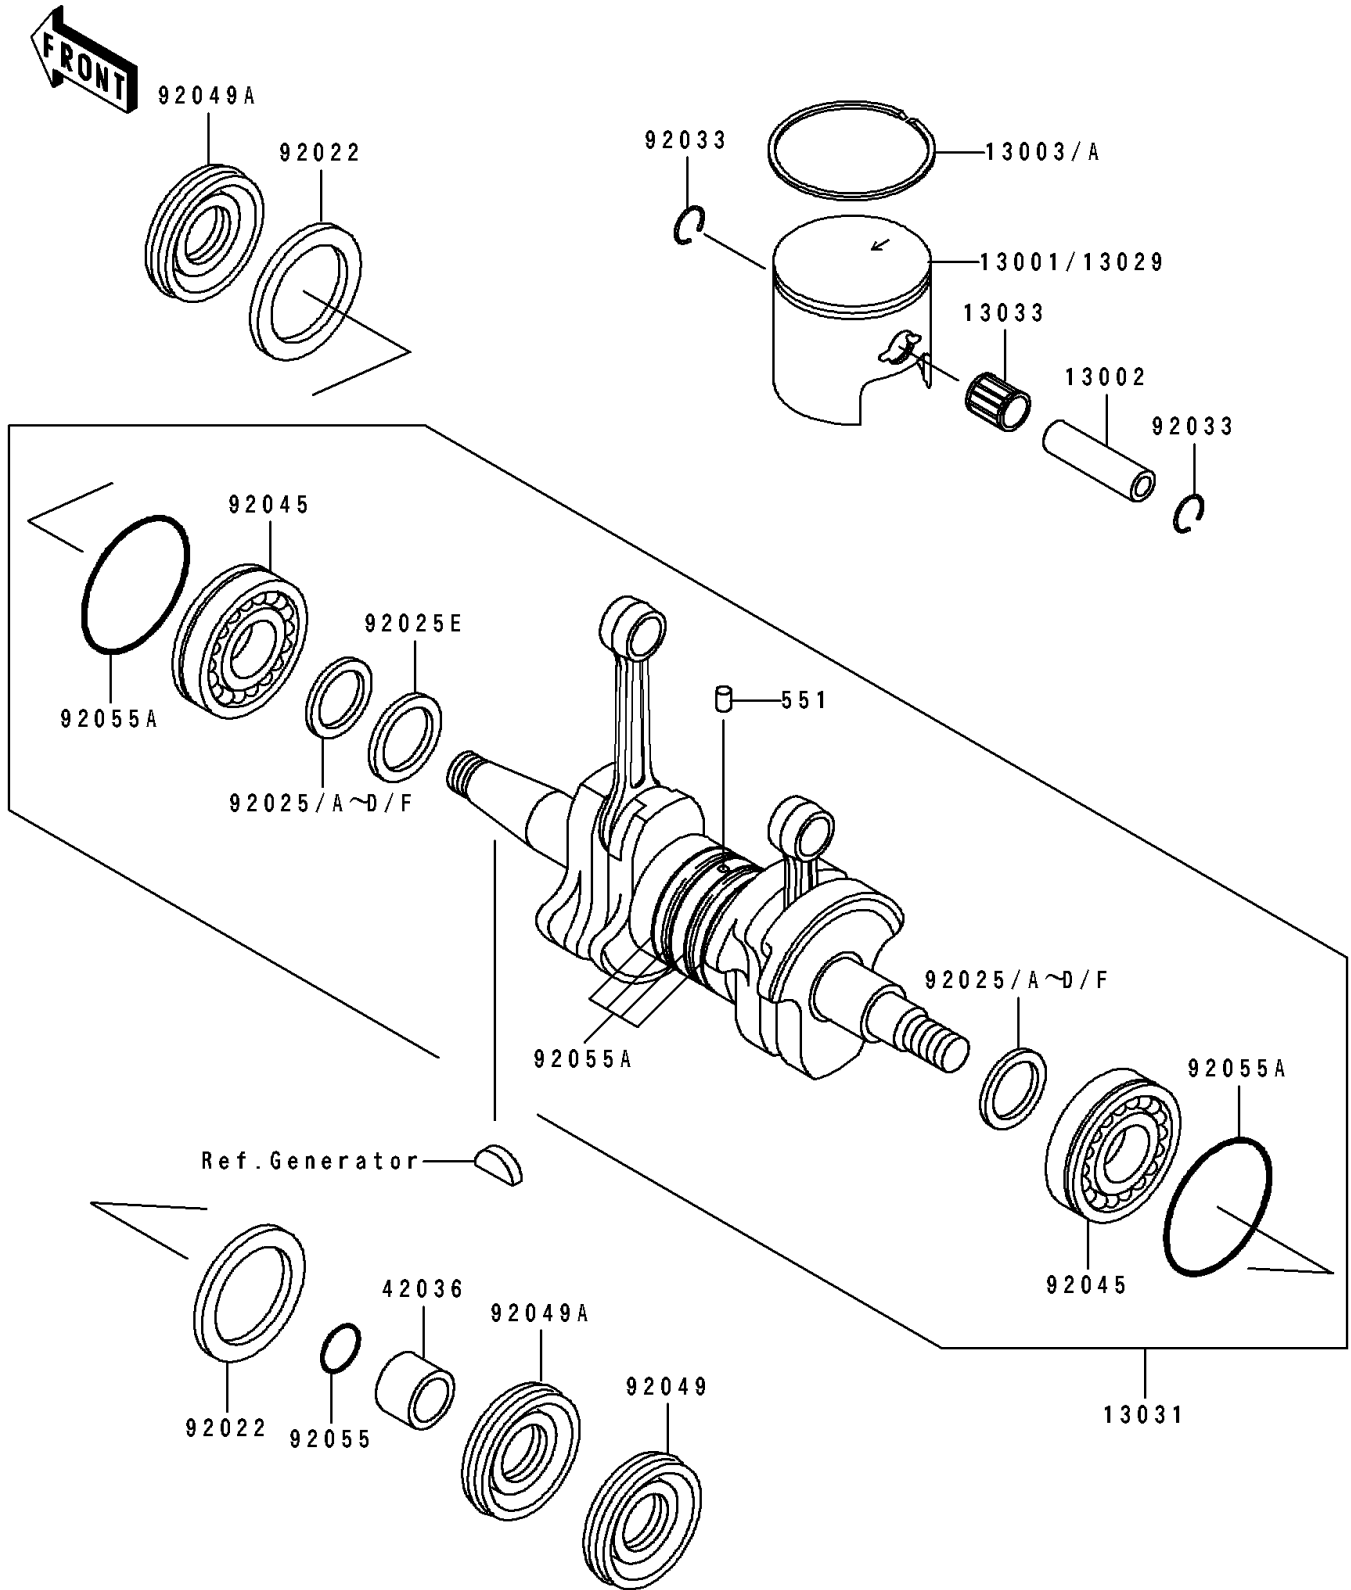

## 1991 JS440 PARTS DIAGRAM

Crankshaft/Piston

E1320

## 1991 JS440 PARTS LIST

Crankshaft/Piston

ITEM NAME	PART NUMBER	QUANTITY
PISTON-ENGINE (Ref # 13001)	13001-3017	1
PIN-PISTON (Ref # 13002)	13002-504	1
RING-PISTON TOP (Ref # 13003)	13003-3014	1
RING-PISTON TOP,O/S 0.50MM (Ref # 13003A)	13003-3015	1
PISTON-ENGINE L,O/S 0.50MM (Ref # 13029)	13029-3001	1
CRANKSHAFT-COMP (Ref # 13031)	13031-3011	1
BEARING-NEEDLE,KBK16X20X22.8X6 (Ref # 13033)	13033-3005	1
SLEEVE,CRANKSHAFT OUT (Ref # 42036)	42036-3007	1
WASHER,CRANK,RH (Ref # 92022)	92022-3021	1
SHIM,T=0.1 (Ref # 92025)	92025-513	1
SHIM,T=0.2 (Ref # 92025A)	92025-518	1
SHIM,T=0.3 (Ref # 92025B)	92025-523	1
SHIM,T=0.4 (Ref # 92025C)	92025-527	1
SHIM,T=0.5 (Ref # 92025D)	92025-530	1
SHIM,T=1.0MM (Ref # 92025E)	92025-532	1
SHIM,T=0.6 (Ref # 92025F)	92025-533	1
RING-SNAP (Ref # 92033)	92036-507	1
BEARING-BALL,6206NC3 (Ref # 92045)	92045-505	1
SEAL-OIL,OIL,TCY306210 (Ref # 92049)	92049-3005	1
SEAL-OIL,OIL,DCY30629 (Ref # 92049A)	92049-3006	1
RING-O,22MM (Ref # 92055)	92055-3009	1
RING-O (Ref # 92055A)	92055-504	1
PIN-DOWEL (Ref # 551)	551A0410	1