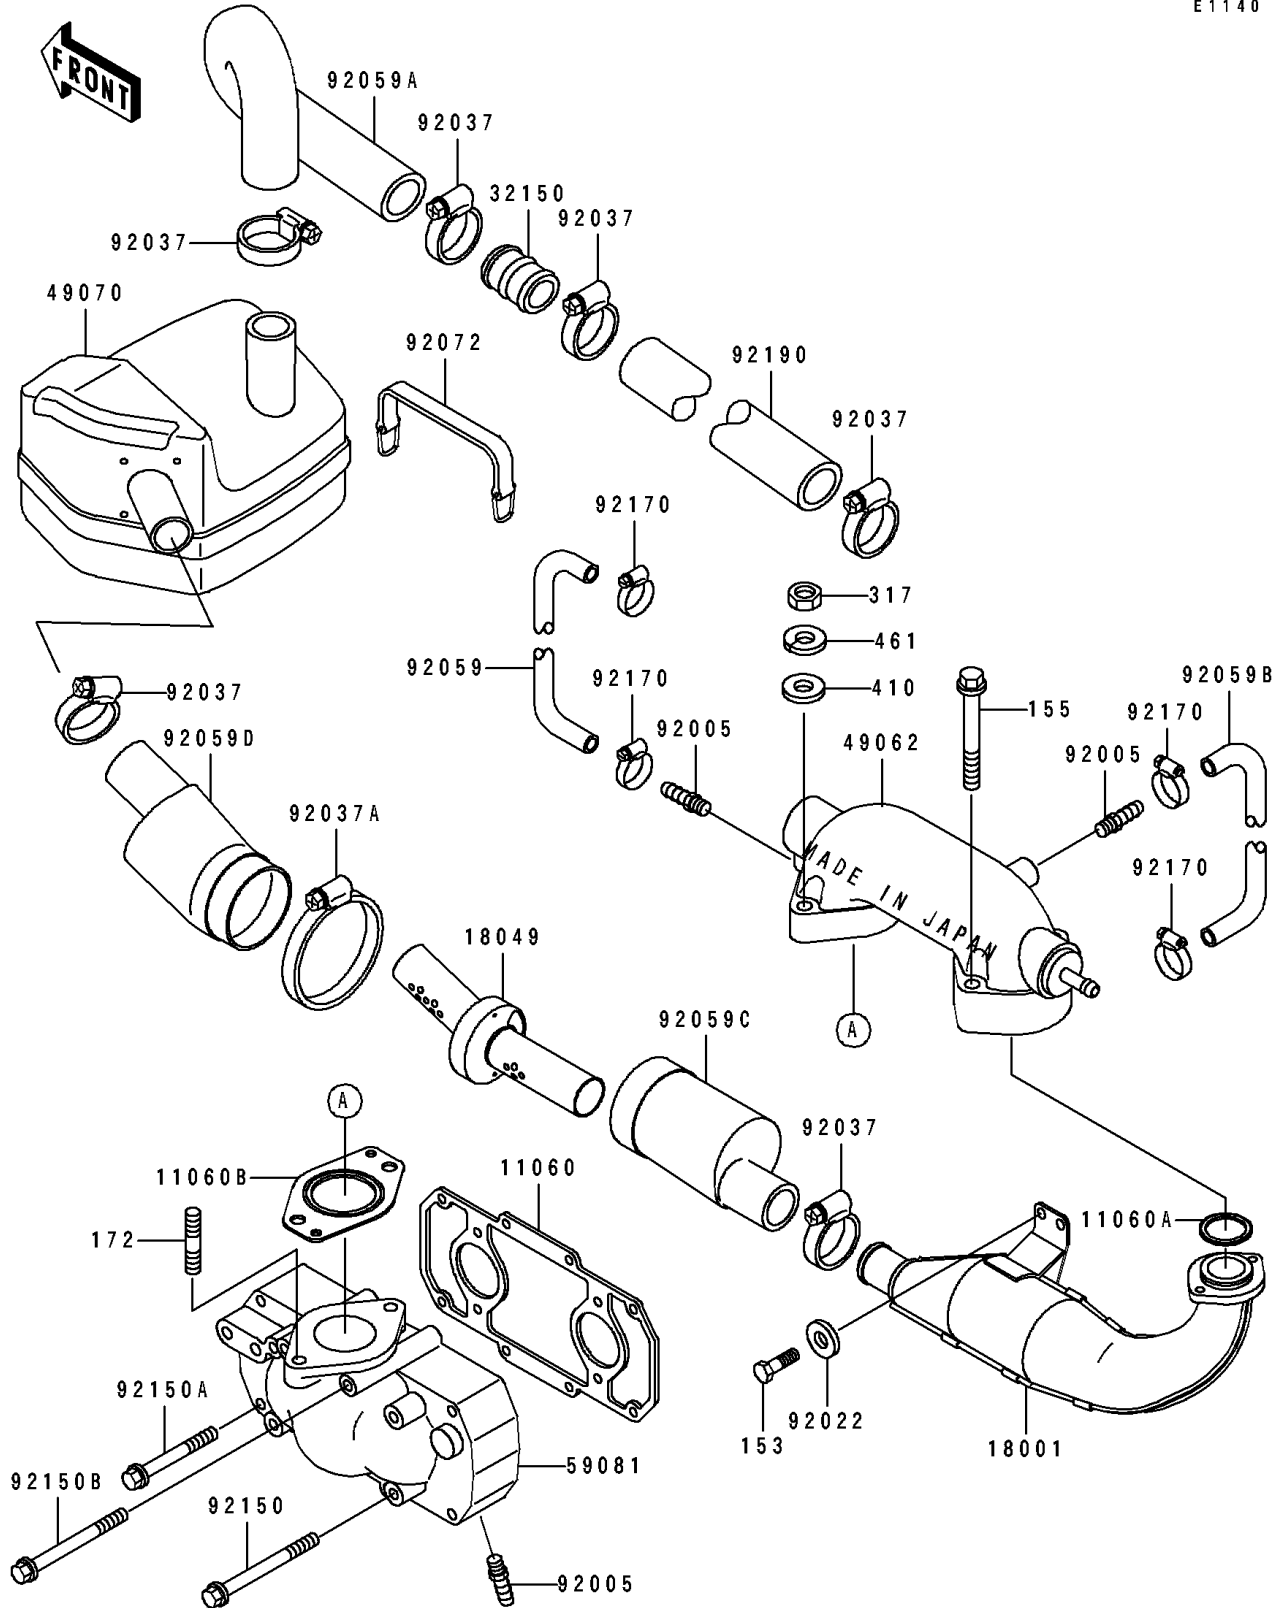

## 1992 JS440 PARTS DIAGRAM

Muffler

E1140

## 1992 JS440 PARTS LIST

Muffler

ITEM NAME	PART NUMBER	QUANTITY
GASKET,EXHAUST MANIFOLD (Ref # 11060)	11009-3779	1
GASKET,EXHAUST (Ref # 11060A)	11009-3784	1
GASKET,EXHAUST (Ref # 11060B)	11060-3710	1
MUFFLER (Ref # 18001)	18001-520	1
PIPE-EXHAUST (Ref # 18049)	59151-528	1
PIPE (Ref # 32150)	32150-3784	1
PIPE-COMP-EXHAUST (Ref # 49062)	49062-3705	1
MUFFLER-COMP,WATER BOX (Ref # 49070)	49070-3702	1
MANIFOLD-EXHAUST (Ref # 59081)	59081-3708	1
FITTING,HOSE (Ref # 92005)	92005-3001	1
WASHER,8.4X23X2.5 (Ref # 92022)	92022-3744	1
CLAMP (Ref # 92037)	92037-509	1
CLAMP (Ref # 92037A)	92037-541	1
TUBE,9X190 (Ref # 92059)	92059-3021	1
TUBE,EXHAUST (Ref # 92059A)	92059-3722	1
TUBE,9X16X250 (Ref # 92059B)	92059-502	1
TUBE (Ref # 92059C)	92059-542	1
TUBE (Ref # 92059D)	92059-543	1
BAND (Ref # 92072)	92072-511	1
BOLT,6X70 (Ref # 92150)	92150-3753	1
BOLT,6X50 (Ref # 92150A)	92150-3762	1
BOLT,6X85 (Ref # 92150B)	92150-3763	1
CLAMP (Ref # 92170)	92170-3718	1
TUBE,L=860 (Ref # 92190)	92190-3718	1
BOLT-WS-SMALL (Ref # 153)	153R0820	1
BOLT-WSP-SMALL (Ref # 155)	155R0845	1
BOLT-STUD,8X35 (Ref # 172)	172R0835	1
NUT-HEX-SMALL (Ref # 317)	317R0800	1
WASHER-PLAIN-SMALL,8MM (Ref # 410)	410S0800	1

## 1992 JS440 PARTS LIST

Muffler

ITEM NAME	PART NUMBER	QUANTITY
WASHER-SPRING,8MM (Ref # 461)	461S0800	1