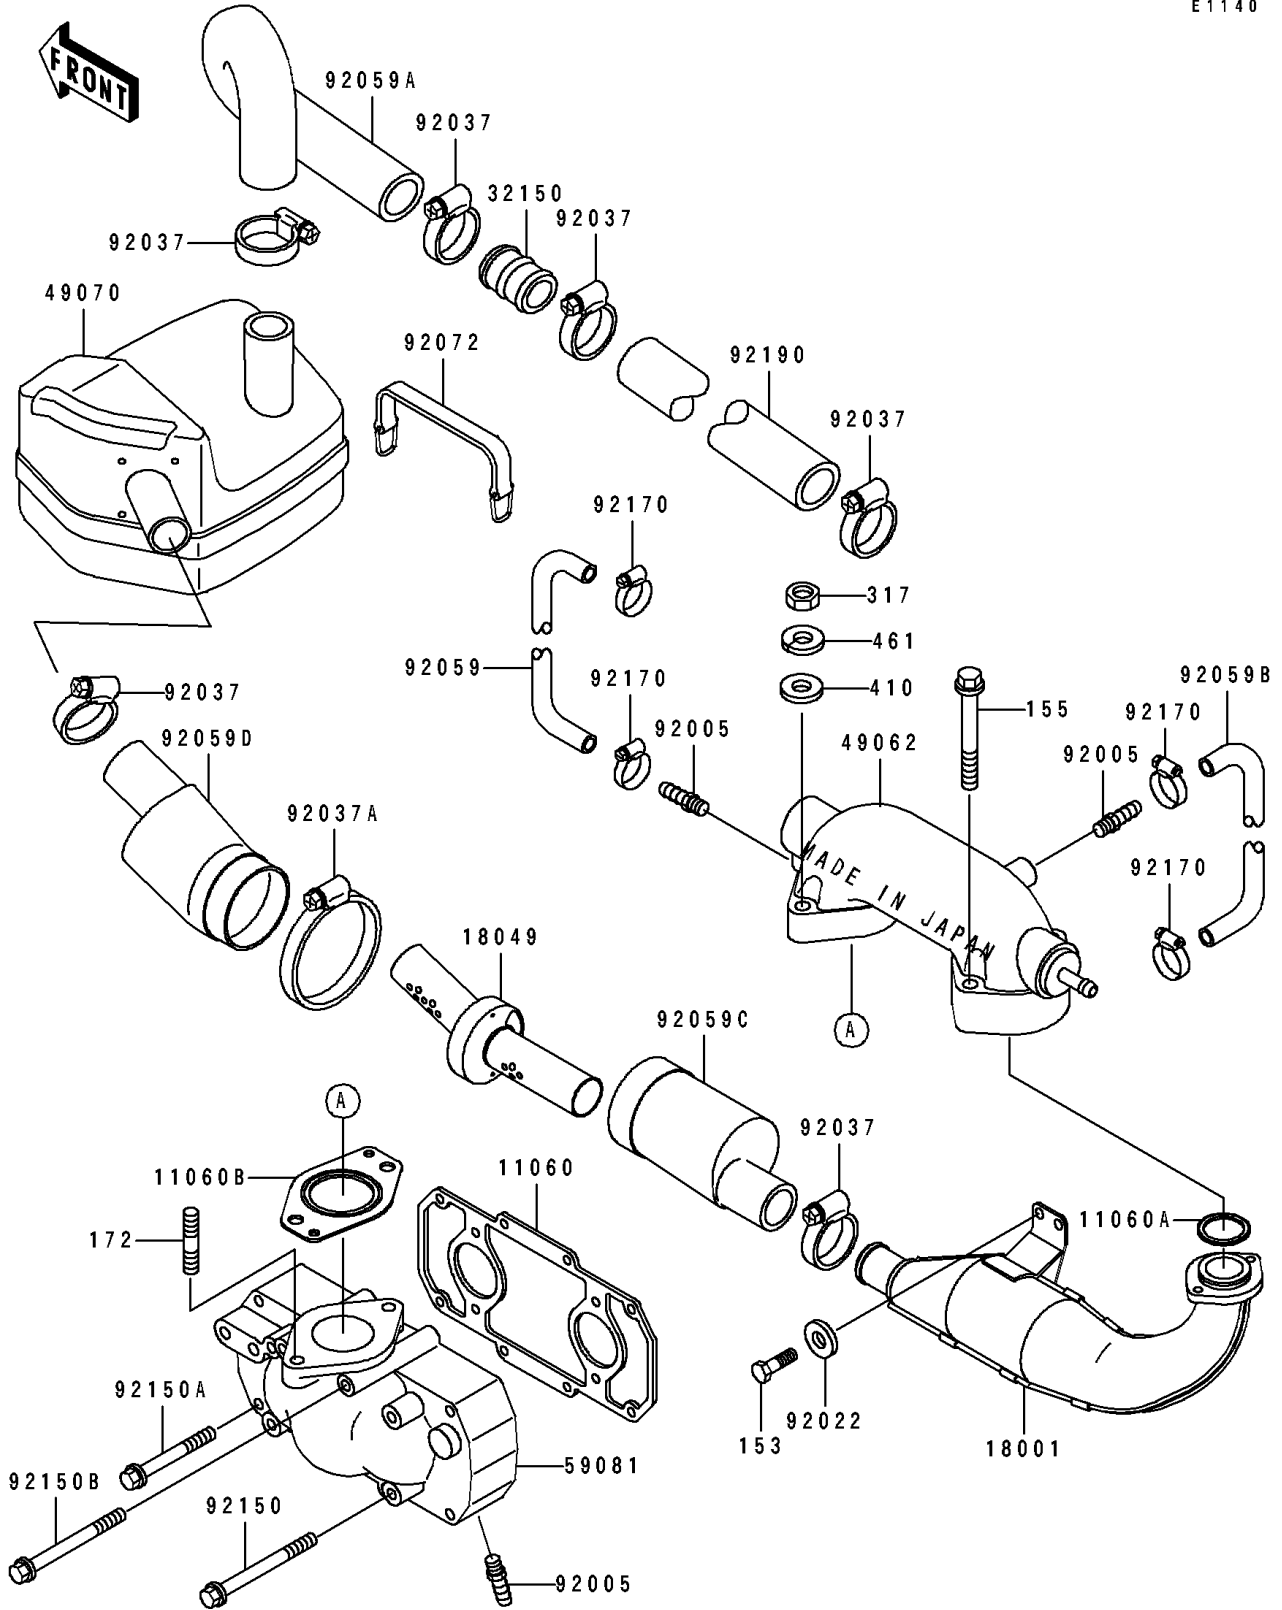

1991 JS440 PARTS DIAGRAM

Muffler

E1140

1991 JS440 PARTS LIST

Muffler

ITEM NAME	PART NUMBER	QUANTITY
GASKET,EXHAUST MANIFOLD (Ref # 11060)	11009-3779	1
GASKET,EXHAUST (Ref # 11060A)	11009-3784	1
GASKET,EXHAUST (Ref # 11060B)	11060-3710	1
MUFFLER (Ref # 18001)	18001-520	1
PIPE-EXHAUST (Ref # 18049)	59151-528	1
PIPE (Ref # 32150)	32150-3784	1
PIPE-COMP-EXHAUST (Ref # 49062)	49062-3705	1
MUFFLER-COMP,WATER BOX (Ref # 49070)	49070-3702	1
MANIFOLD-EXHAUST (Ref # 59081)	59081-3708	1
FITTING,HOSE (Ref # 92005)	92005-3001	3
WASHER,8.4X23X2.5 (Ref # 92022)	92022-3744	2
CLAMP (Ref # 92037)	92037-509	6
CLAMP (Ref # 92037A)	92037-541	1
TUBE,9X190 (Ref # 92059)	92059-3021	1
TUBE,EXHAUST (Ref # 92059A)	92059-3722	1
TUBE,9X16X250 (Ref # 92059B)	92059-502	1
TUBE (Ref # 92059C)	92059-542	1
TUBE (Ref # 92059D)	92059-543	1
BAND (Ref # 92072)	92072-511	2
BOLT,6X70 (Ref # 92150)	92150-3753	4
BOLT,6X50 (Ref # 92150A)	92150-3762	6
BOLT,6X85 (Ref # 92150B)	92150-3763	2
CLAMP (Ref # 92170)	92170-3718	4
TUBE,L=860 (Ref # 92190)	92190-3718	1
BOLT-WS-SMALL (Ref # 153)	153R0820	2
BOLT-WSP-SMALL (Ref # 155)	155R0845	2
BOLT-STUD,8X35 (Ref # 172)	172R0835	2
NUT-HEX-SMALL (Ref # 317)	317R0800	2
WASHER-PLAIN-SMALL,8MM (Ref # 410)	410S0800	2

1991 JS440 PARTS LIST

Muffler

ITEM NAME	PART NUMBER	QUANTITY
WASHER-SPRING,8MM (Ref # 461)	461S0800	2