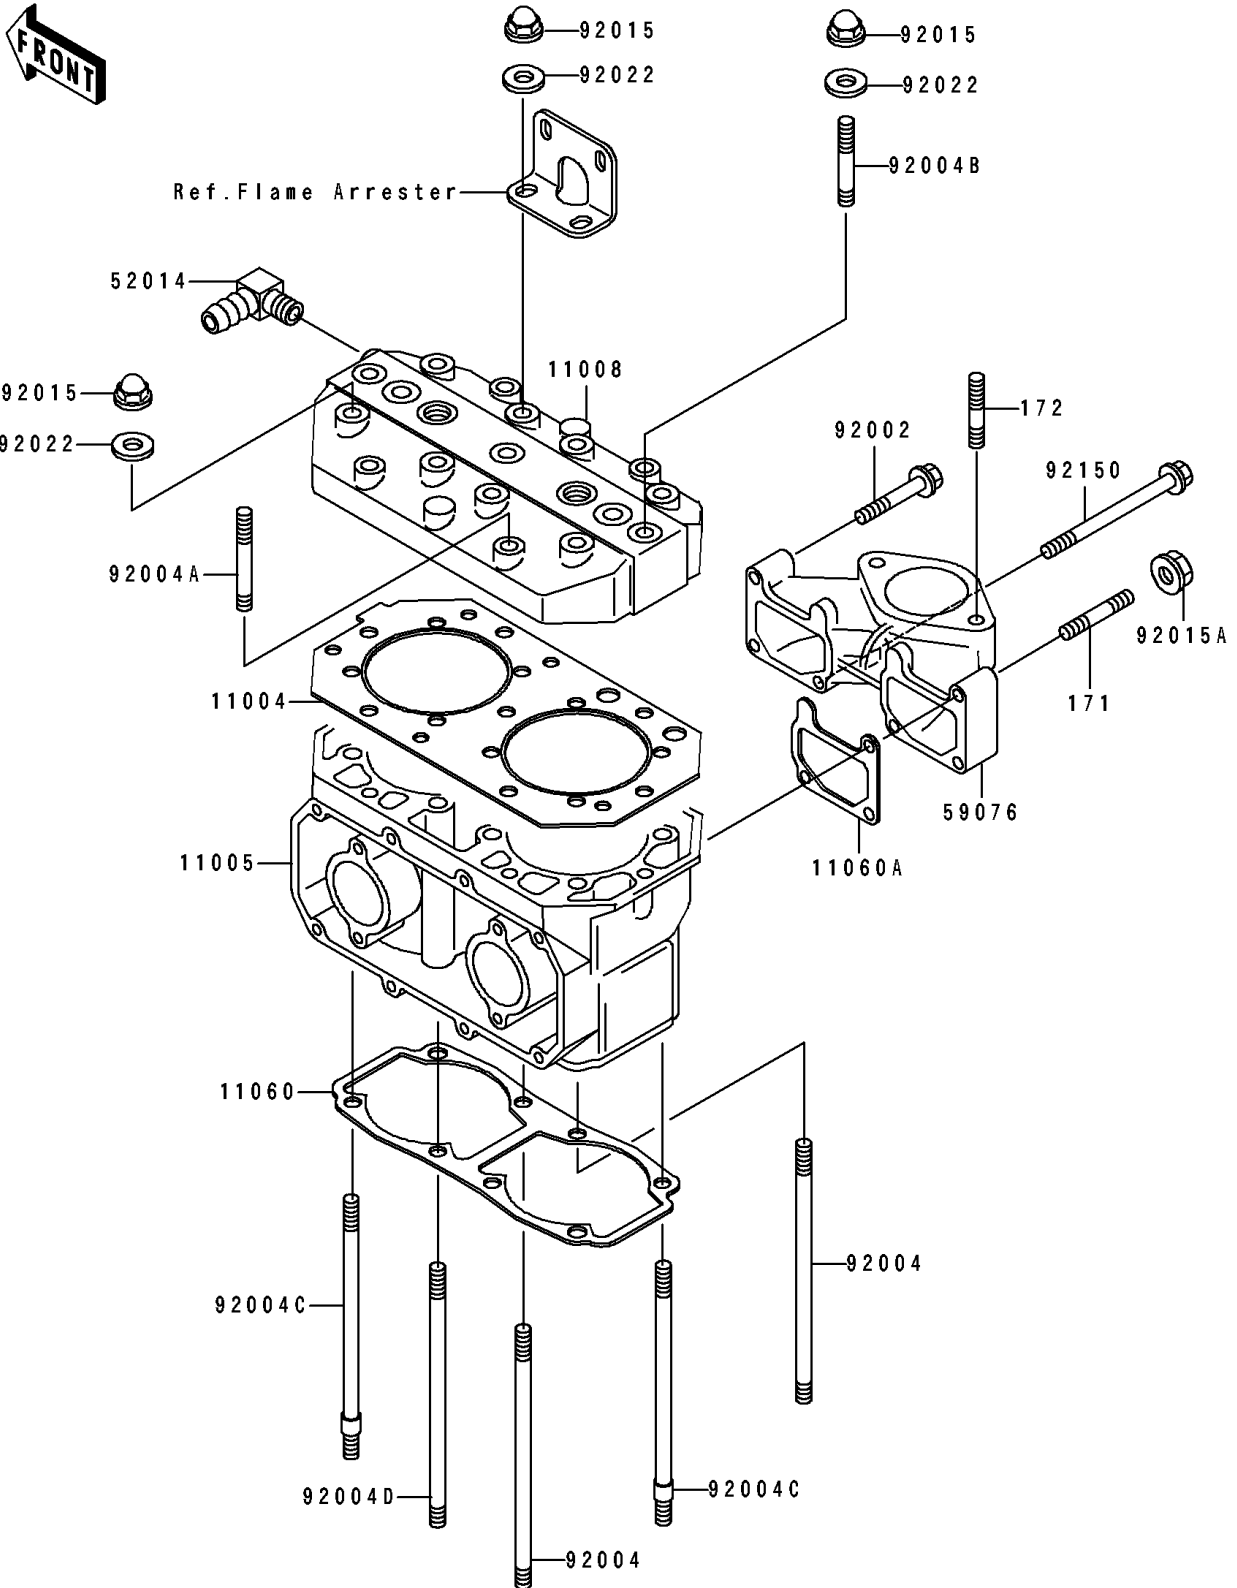

1992 JS440 PARTS DIAGRAM

Cylinder Head/Cylinder

E1110

1992 JS440 PARTS LIST

Cylinder Head/Cylinder

ITEM NAME	PART NUMBER	QUANTITY
GASKET-HEAD (Ref # 11004)	11004-3707	1
CYLINDER-ENGINE (Ref # 11005)	11005-3713	1
HEAD-COMP-CYLINDER (Ref # 11008)	11008-3702	1
GASKET,CYLINDER BASE (Ref # 11060)	11009-3782	1
GASKET,INTAKE (Ref # 11060A)	11009-3785	1
ELBOW (Ref # 52014)	52014-3002	1
MANIFOLD-INTAKE (Ref # 59076)	59076-3710	1
BOLT,6X35 (Ref # 92002)	92002-3715	1
STUD,8X170 (Ref # 92004)	92004-2084	1
STUD,8X42 (Ref # 92004A)	92004-3016	1
STUD,8X50 (Ref # 92004B)	92004-3017	1
STUD,8X167 (Ref # 92004C)	92004-3020	1
STUD,8X167 (Ref # 92004D)	92004-507	1
NUT,CAP,8MM (Ref # 92015)	92015-1371	1
NUT,6MM (Ref # 92015A)	92015-3767	1
WASHER,8.2X18X1.5 (Ref # 92022)	92022-1964	1
BOLT,6X70 (Ref # 92150)	92150-3753	1
BOLT-STUD,6X35 (Ref # 171)	171R0635	1
BOLT-STUD,8X35 (Ref # 172)	172R0835	1