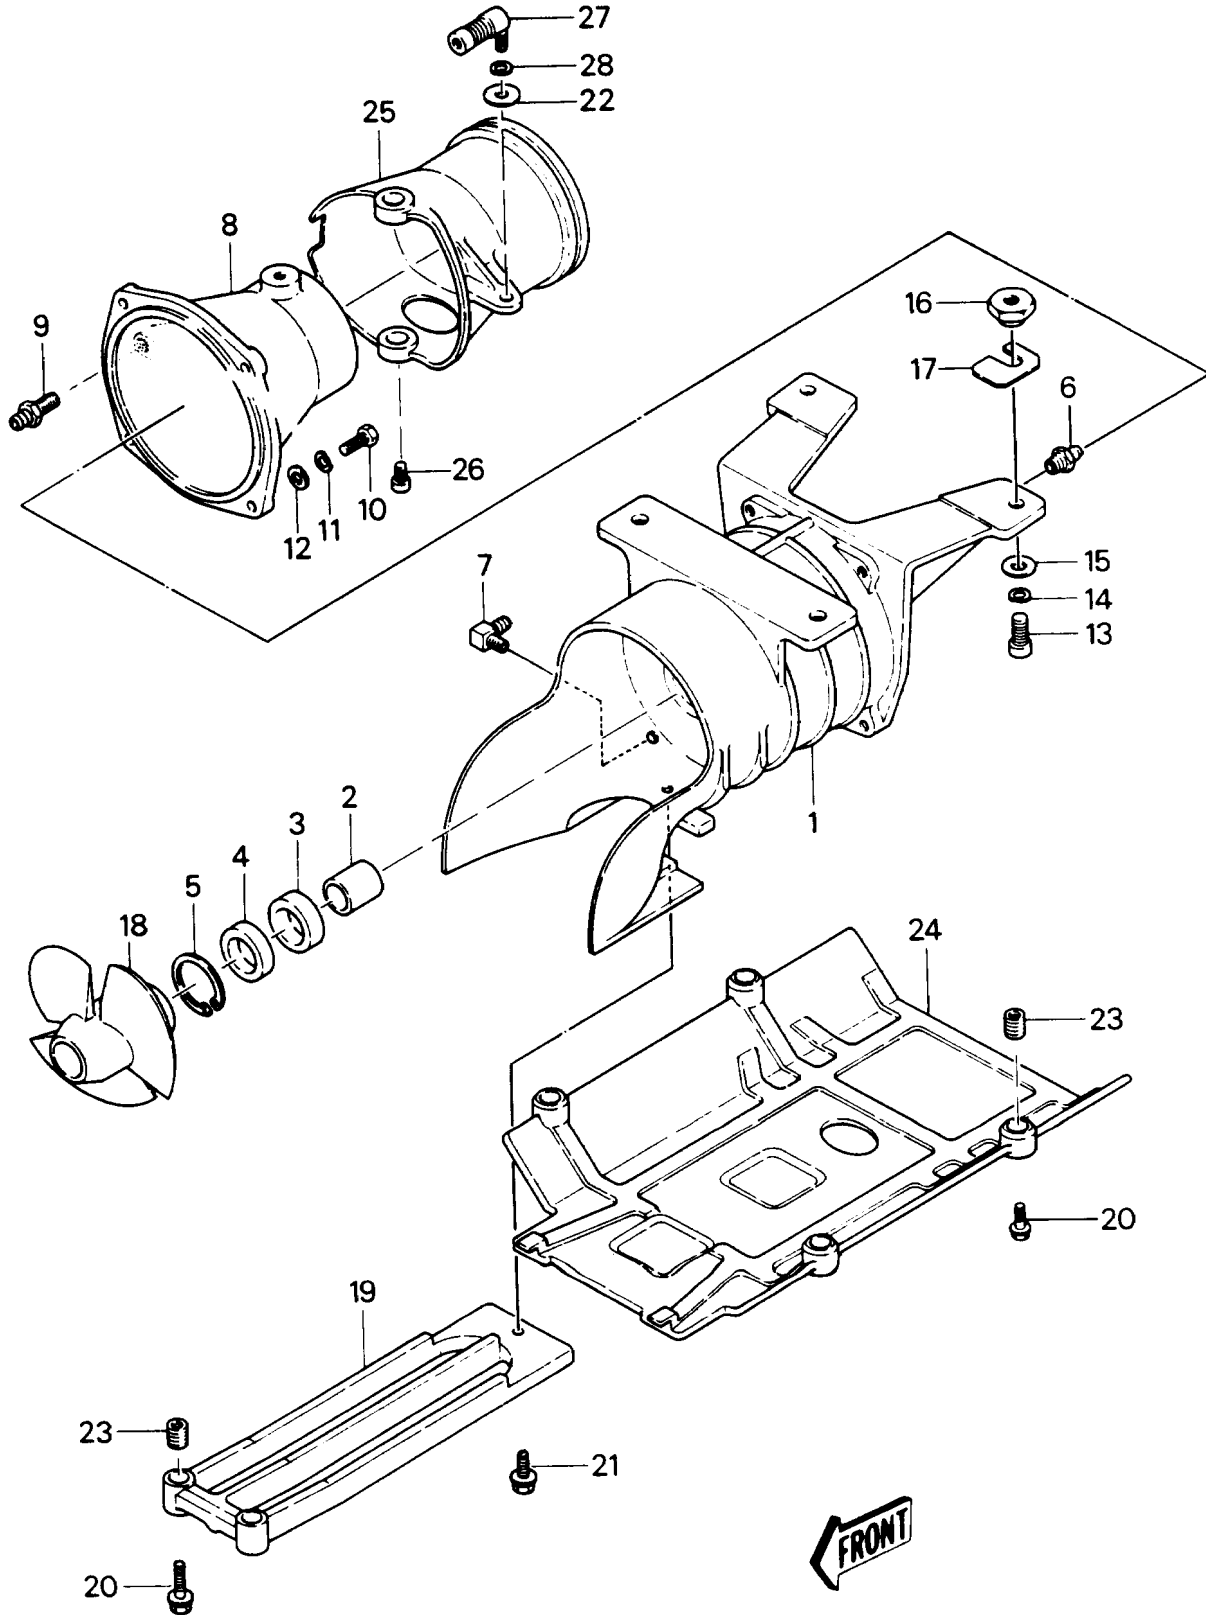

1990 JS440 PARTS DIAGRAM

JET PUMP

1990 JS440 PARTS LIST

JET PUMP

ITEM NAME	PART NUMBER	QUANTITY
BOLT,8X25 (Ref # 10)	110R0825	4
WASHER-SPRING,8MM (Ref # 11)	461S0800	4
WASHER (Ref # 12)	92022-562	4
BOLT,10X25 (Ref # 13)	92003-529	4
WASHER-SPRING,10MM (Ref # 14)	461S1000	4
WASHER-PLAIN,10MM (Ref # 15)	411S1000	4
NUT,10MM (Ref # 16)	92015-3005	4
SHIM,T=0.5MM (Ref # 17A)	92025-3702	AR
SHIM,T=1.0MM (Ref # 17B)	92025-3703	AR
SHIM,T=1.5MM (Ref # 17C)	92025-3704	AR
SHIM,T=0.3MM (Ref # 17)	92025-3701	AR
IMPELLER (Ref # 18)	59256-504	1
GRATE (Ref # 19)	59366-3001	1
BOLT-WP,6X25 (Ref # 20)	156R0625	6
BOLT,6X12 (Ref # 21A)	92002-3763	1
WASHER (Ref # 22)	92022-567	1
COVER-JET PUMP (Ref # 24A)	59446-3711	1
NOZZLE-STRG (Ref # 25)	59476-3702	1
BOLT,SOCKET,6X11 (Ref # 26)	92001-3701	2
JOINT-BALL (Ref # 27)	59266-3701	1
WASHER-SPRING,6MM (Ref # 28)	461S0600	1
CASE-PUMP (Ref # 1)	59336-3701	1
BUSHING (Ref # 2)	92028-503	1
SEAL-OIL,SCY20368 (Ref # 3)	92050-502	1
SEAL-OIL,SC20367 (Ref # 4)	92050-503	1
RING-SNAP (Ref # 5)	92036-502	1
FITTING,GREASE (Ref # 6)	92005-501	1
ELBOW (Ref # 7)	52014-3002	1
NOZZLE-PUMP (Ref # 8)	59136-3001	1

1990 JS440 PARTS LIST

JET PUMP

ITEM NAME	PART NUMBER	QUANTITY
FITTING,HOSE (Ref # 9)	92005-3001	1