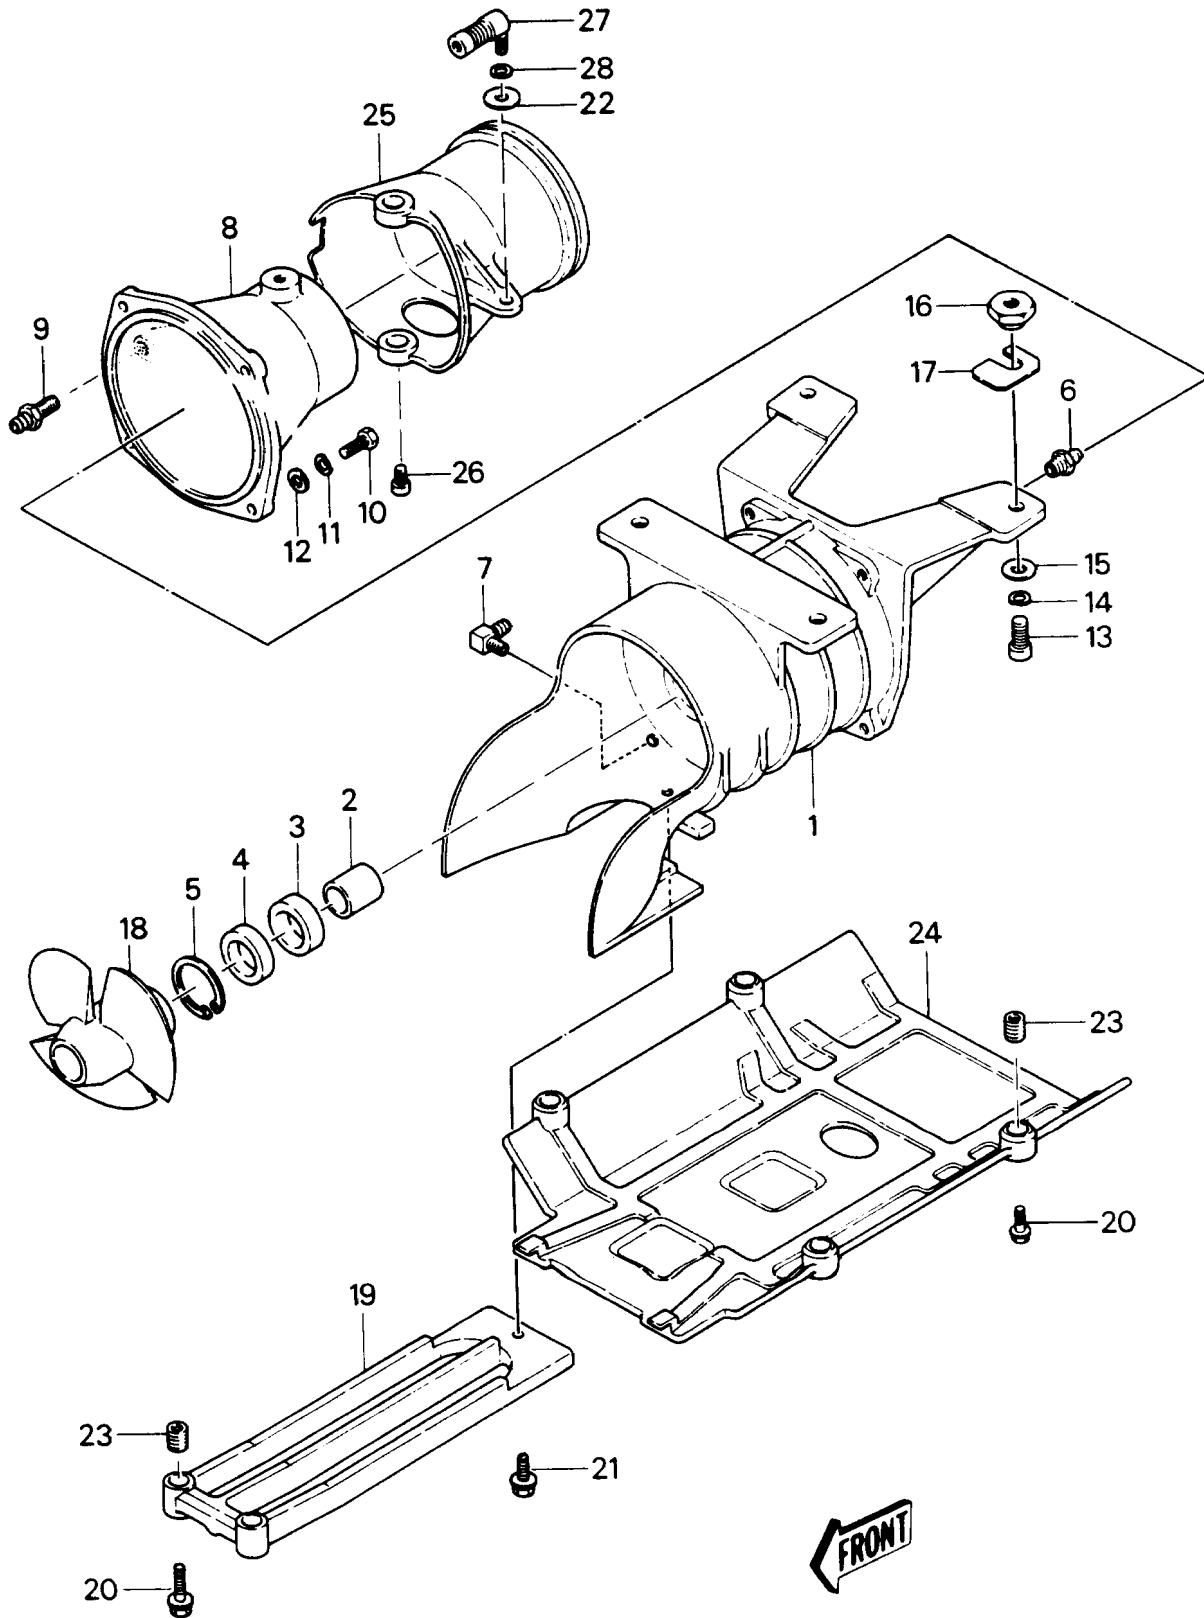

1989 JS440 PARTS DIAGRAM

JET PUMP

1989 JS440 PARTS LIST

JET PUMP

ITEM NAME	PART NUMBER	QUANTITY
BOLT,8X25 (Ref # 10)	110R0825	1
WASHER-SPRING,8MM (Ref # 11)	461S0800	1
WASHER (Ref # 12)	92022-562	1
BOLT,10X25 (Ref # 13)	92003-529	1
WASHER-SPRING,10MM (Ref # 14)	461S1000	1
WASHER-PLAIN,10MM (Ref # 15)	411S1000	1
NUT,10MM (Ref # 16)	92015-3005	1
SHIM,T=0.5MM (Ref # 17A)	92025-3702	1
SHIM,T=1.0MM (Ref # 17B)	92025-3703	1
SHIM,T=1.5MM (Ref # 17C)	92025-3704	1
SHIM,T=0.3MM (Ref # 17)	92025-3701	1
IMPELLER (Ref # 18)	59256-504	1
GRATE (Ref # 19)	59366-3001	1
BOLT-WP,6X25 (Ref # 20)	156R0625	1
BOLT,6X16 (Ref # 21)	92002-3728	1
WASHER (Ref # 22)	92022-567	1
COVER-JET PUMP (Ref # 24)	59446-3002	1
NOZZLE-STRG (Ref # 25)	59476-3702	1
BOLT,SOCKET,6X11 (Ref # 26)	92001-3701	1
JOINT-BALL (Ref # 27)	59266-3701	1
WASHER-SPRING,6MM (Ref # 28)	461S0600	1
CASE-PUMP (Ref # 1)	59336-3701	1
BUSHING (Ref # 2)	92028-503	1
SEAL-OIL,SCY20368 (Ref # 3)	92050-502	1
SEAL-OIL,SC20367 (Ref # 4)	92050-503	1
RING-SNAP (Ref # 5)	92036-502	1
FITTING,GREASE (Ref # 6)	92005-501	1
ELBOW (Ref # 7)	52014-3002	1
NOZZLE-PUMP (Ref # 8)	59136-3001	1

1989 JS440 PARTS LIST

JET PUMP

ITEM NAME	PART NUMBER	QUANTITY
FITTING,HOSE (Ref # 9)	92005-3001	1