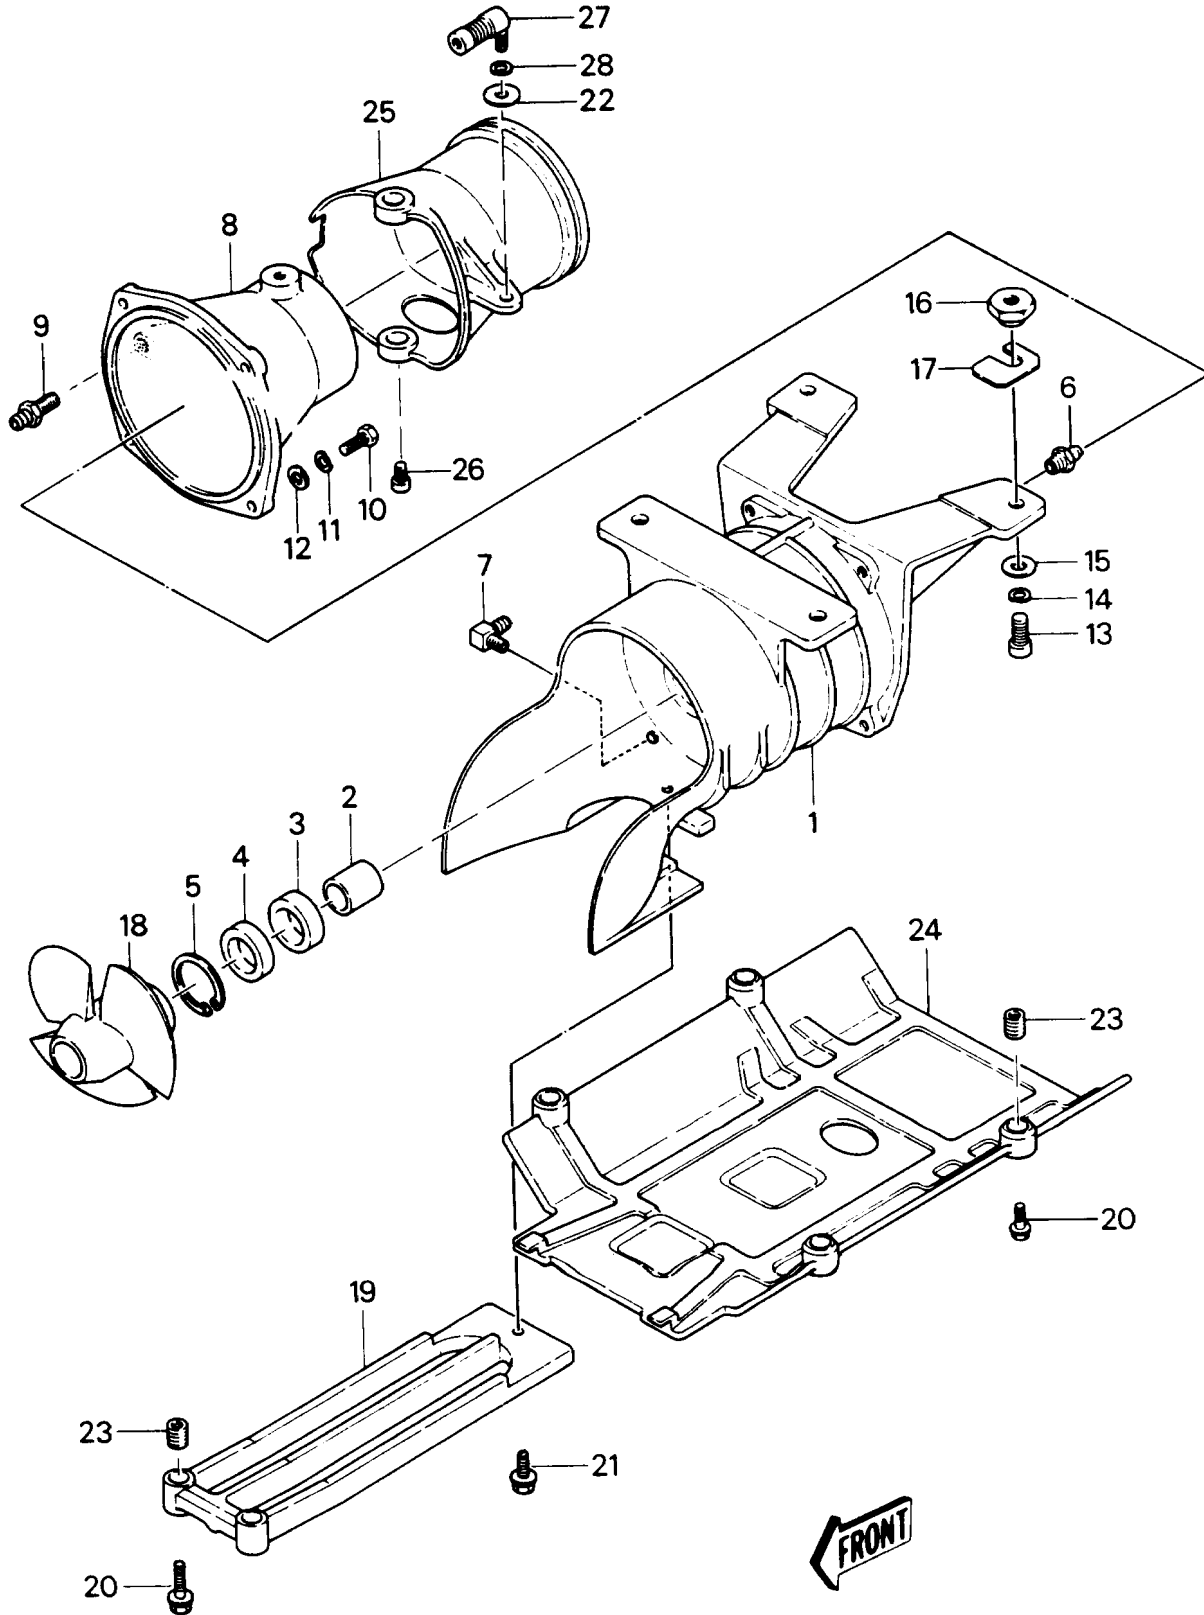

1989 JS440 PARTS DIAGRAM

JET PUMP

1989 JS440 PARTS LIST

JET PUMP

ITEM NAME	PART NUMBER	QUANTITY
BOLT,8X25 (Ref # 10)	110R0825	4
WASHER-SPRING,8MM (Ref # 11)	461S0800	4
WASHER (Ref # 12)	92022-562	4
BOLT,10X25 (Ref # 13)	92003-529	4
WASHER-SPRING,10MM (Ref # 14)	461S1000	4
WASHER-PLAIN,10MM (Ref # 15)	411S1000	4
NUT,10MM (Ref # 16)	92015-3005	4
SHIM,T=0.5MM (Ref # 17A)	92025-3702	AR
SHIM,T=1.0MM (Ref # 17B)	92025-3703	AR
SHIM,T=1.5MM (Ref # 17C)	92025-3704	AR
SHIM,T=0.3MM (Ref # 17)	92025-3701	AR
IMPELLER (Ref # 18)	59256-504	1
GRATE (Ref # 19)	59366-3001	1
BOLT-WP,6X25 (Ref # 20)	156R0625	6
BOLT,6X16 (Ref # 21)	92002-3728	1
WASHER (Ref # 22)	92022-567	1
COVER-JET PUMP (Ref # 24)	59446-3002	1
NOZZLE-STRG (Ref # 25)	59476-3702	1
BOLT,SOCKET,6X11 (Ref # 26)	92001-3701	2
JOINT-BALL (Ref # 27)	59266-3701	1
WASHER-SPRING,6MM (Ref # 28)	461S0600	1
CASE-PUMP (Ref # 1)	59336-3701	1
BUSHING (Ref # 2)	92028-503	1
SEAL-OIL,SCY20368 (Ref # 3)	92050-502	1
SEAL-OIL,SC20367 (Ref # 4)	92050-503	1
RING-SNAP (Ref # 5)	92036-502	1
FITTING,GREASE (Ref # 6)	92005-501	1
ELBOW (Ref # 7)	52014-3002	1
NOZZLE-PUMP (Ref # 8)	59136-3001	1

1989 JS440 PARTS LIST

JET PUMP

ITEM NAME	PART NUMBER	QUANTITY
FITTING,HOSE (Ref # 9)	92005-3001	1