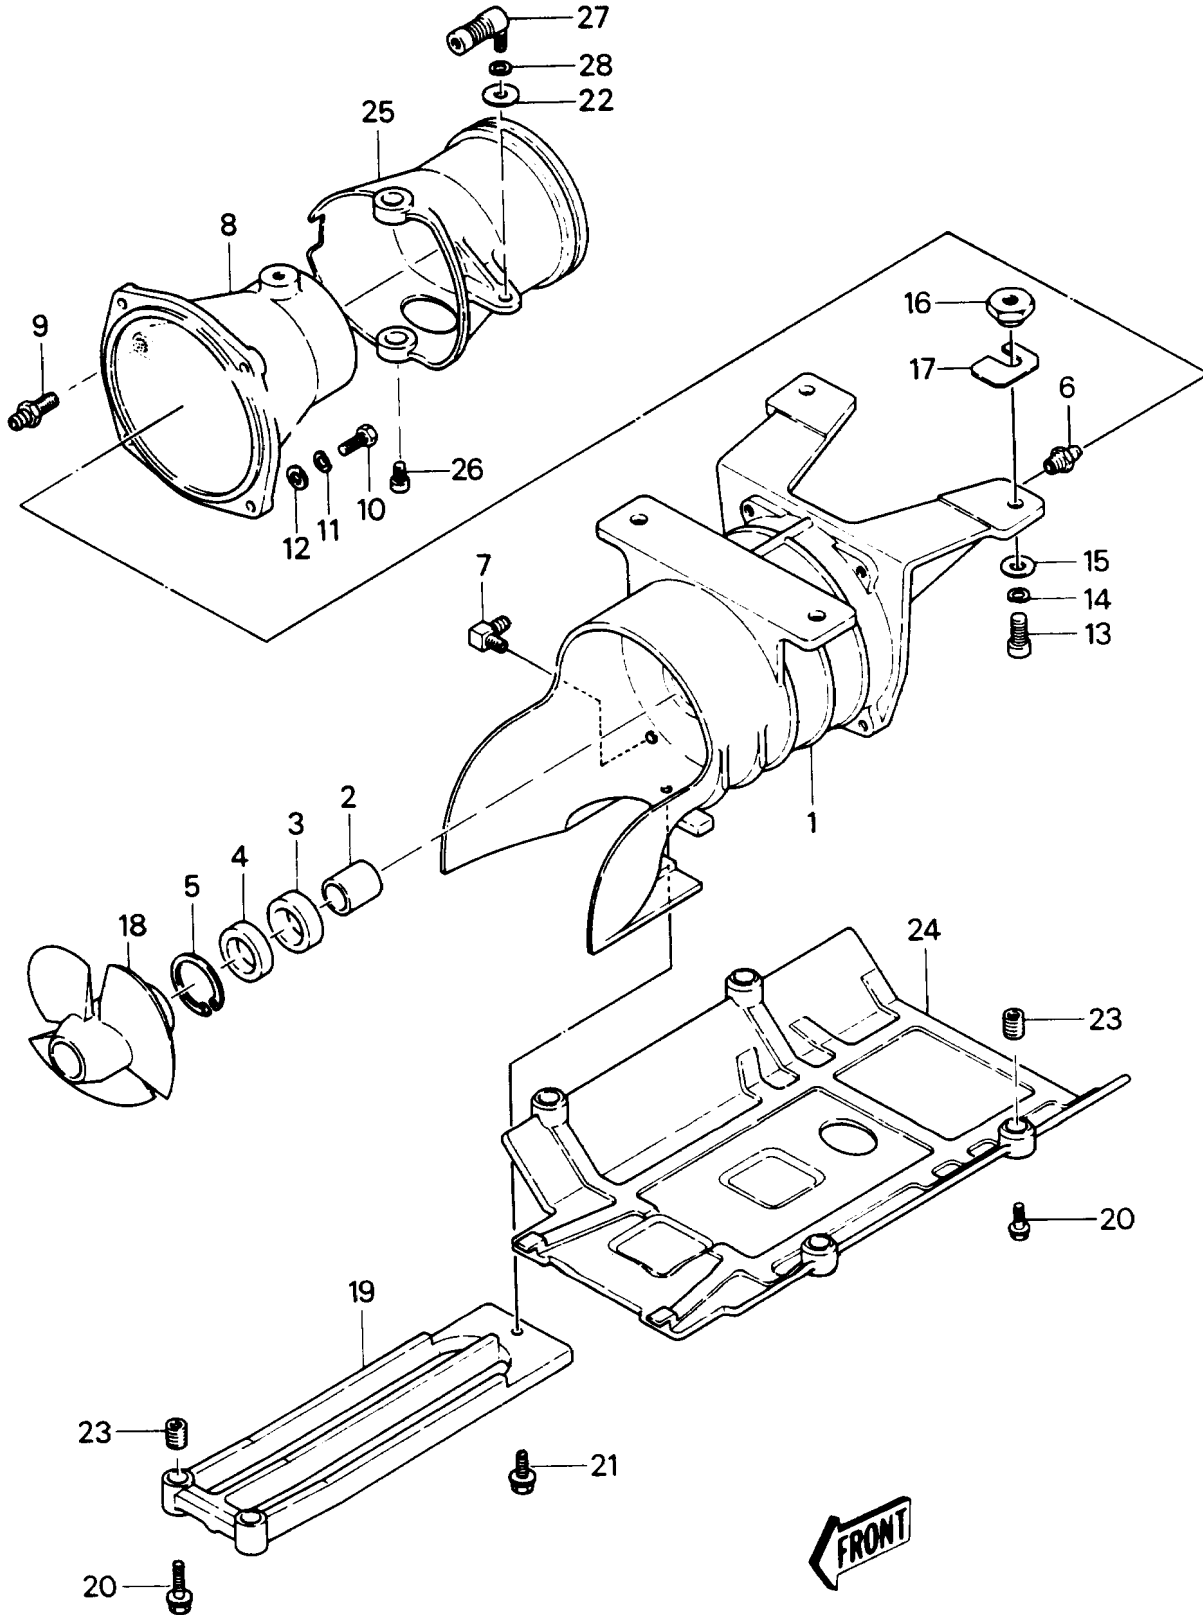

1987 JS440 PARTS DIAGRAM

JET PUMP

1987 JS440 PARTS LIST

JET PUMP

ITEM NAME	PART NUMBER	QUANTITY
BOLT,8X25 (Ref # 10)	110R0825	4
WASHER-SPRING,8MM (Ref # 11)	461S0800	4
WASHER (Ref # 12)	92022-562	4
BOLT,10X25 (Ref # 13)	92003-529	4
WASHER-SPRING,10MM (Ref # 14)	461S1000	4
WASHER-PLAIN,10MM (Ref # 15)	411S1000	4
NUT,10MM (Ref # 16)	92015-3005	4
SHIM,T=0.5MM (Ref # 17A)	92025-3702	AR
SHIM,T=1.0MM (Ref # 17B)	92025-3703	AR
SHIM,T=1.5MM (Ref # 17C)	92025-3704	AR
SHIM,T=0.3MM (Ref # 17)	92025-3701	AR
IMPELLER (Ref # 18)	59256-504	1
GRATE (Ref # 19)	59366-3001	1
BOLT-WP,6X25 (Ref # 20)	156R0625	6
BOLT,6X16 (Ref # 21)	92002-3728	1
WASHER (Ref # 22)	92022-567	1
NUT,INSERT,6MM (Ref # 23)	92015-523	6
COVER-JET PUMP (Ref # 24)	59446-3002	1
NOZZLE-STRG (Ref # 25)	59476-3702	1
BOLT,SOCKET,6X11 (Ref # 26)	92001-3701	2
JOINT-BALL (Ref # 27)	59266-3701	1
WASHER-SPRING,6MM (Ref # 28)	461S0600	1
CASE-PUMP (Ref # 1)	59336-3701	1
BUSHING (Ref # 2)	92028-503	1
SEAL-OIL,SCY20368 (Ref # 3)	92050-502	1
SEAL-OIL,SC20367 (Ref # 4)	92050-503	1
RING-SNAP (Ref # 5)	92036-502	1
FITTING,GREASE (Ref # 6)	92005-501	1
ELBOW (Ref # 7)	52014-3002	1

1987 JS440 PARTS LIST

JET PUMP

ITEM NAME	PART NUMBER	QUANTITY
NOZZLE-PUMP (Ref # 8)	59136-3001	1
FITTING,HOSE (Ref # 9)	92005-3001	1