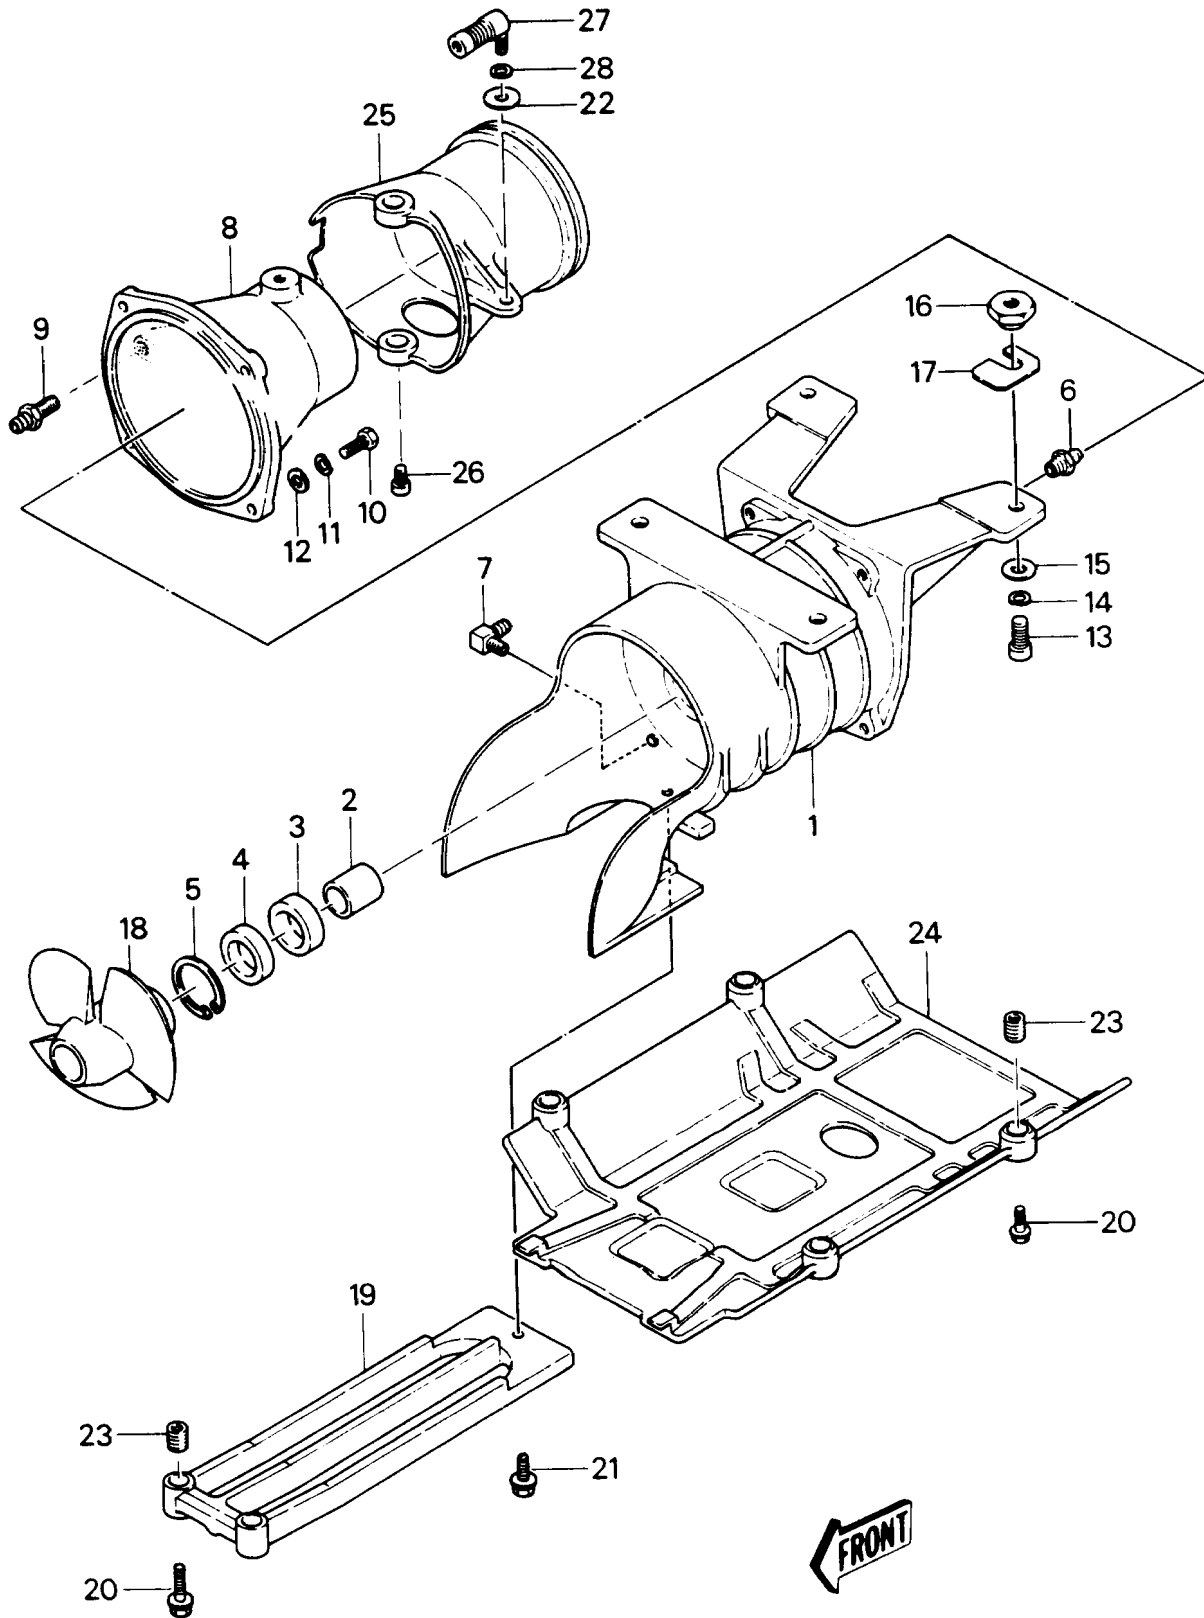

# 1987 JS440 PARTS DIAGRAM

JET PUMP

# 1987 JS440 PARTS LIST

## JET PUMP

ITEM NAME	PART NUMBER	QUANTITY
BOLT,8X25 (Ref # 10)	110R0825	4
WASHER-SPRING,8MM (Ref # 11)	461S0800	4
WASHER (Ref # 12)	92022-562	4
BOLT,10X25 (Ref # 13)	92003-529	4
WASHER-SPRING,10MM (Ref # 14)	461S1000	4
WASHER-PLAIN,10MM (Ref # 15)	411S1000	4
NUT,10MM (Ref # 16)	92015-3005	4
SHIM,T=0.5MM (Ref # 17A)	92025-3702	AR
SHIM,T=1.0MM (Ref # 17B)	92025-3703	AR
SHIM,T=1.5MM (Ref # 17C)	92025-3704	AR
SHIM,T=0.3MM (Ref # 17)	92025-3701	AR
IMPELLER (Ref # 18)	59256-504	1
GRATE (Ref # 19)	59366-3001	1
BOLT-WP,6X25 (Ref # 20)	156R0625	6
BOLT,6X16 (Ref # 21)	92002-3728	1
WASHER (Ref # 22)	92022-567	1
NUT,INSERT,6MM (Ref # 23)	92015-523	6
COVER-JET PUMP (Ref # 24)	59446-3002	1
NOZZLE-STRG (Ref # 25)	59476-3702	1
BOLT,SOCKET,6X11 (Ref # 26)	92001-3701	2
JOINT-BALL (Ref # 27)	59266-3701	1
WASHER-SPRING,6MM (Ref # 28)	461S0600	1
CASE-PUMP (Ref # 1)	59336-3701	1
BUSHING (Ref # 2)	92028-503	1
SEAL-OIL,SCY20368 (Ref # 3)	92050-502	1
SEAL-OIL,SC20367 (Ref # 4)	92050-503	1
RING-SNAP (Ref # 5)	92036-502	1
FITTING,GREASE (Ref # 6)	92005-501	1
ELBOW (Ref # 7)	52014-3002	1

## JET PUMP

<b>ITEM NAME</b>	<b>PART NUMBER</b>	<b>QUANTITY</b>
NOZZLE-PUMP (Ref # 8)	59136-3001	1
FITTING,HOSE (Ref # 9)	92005-3001	1