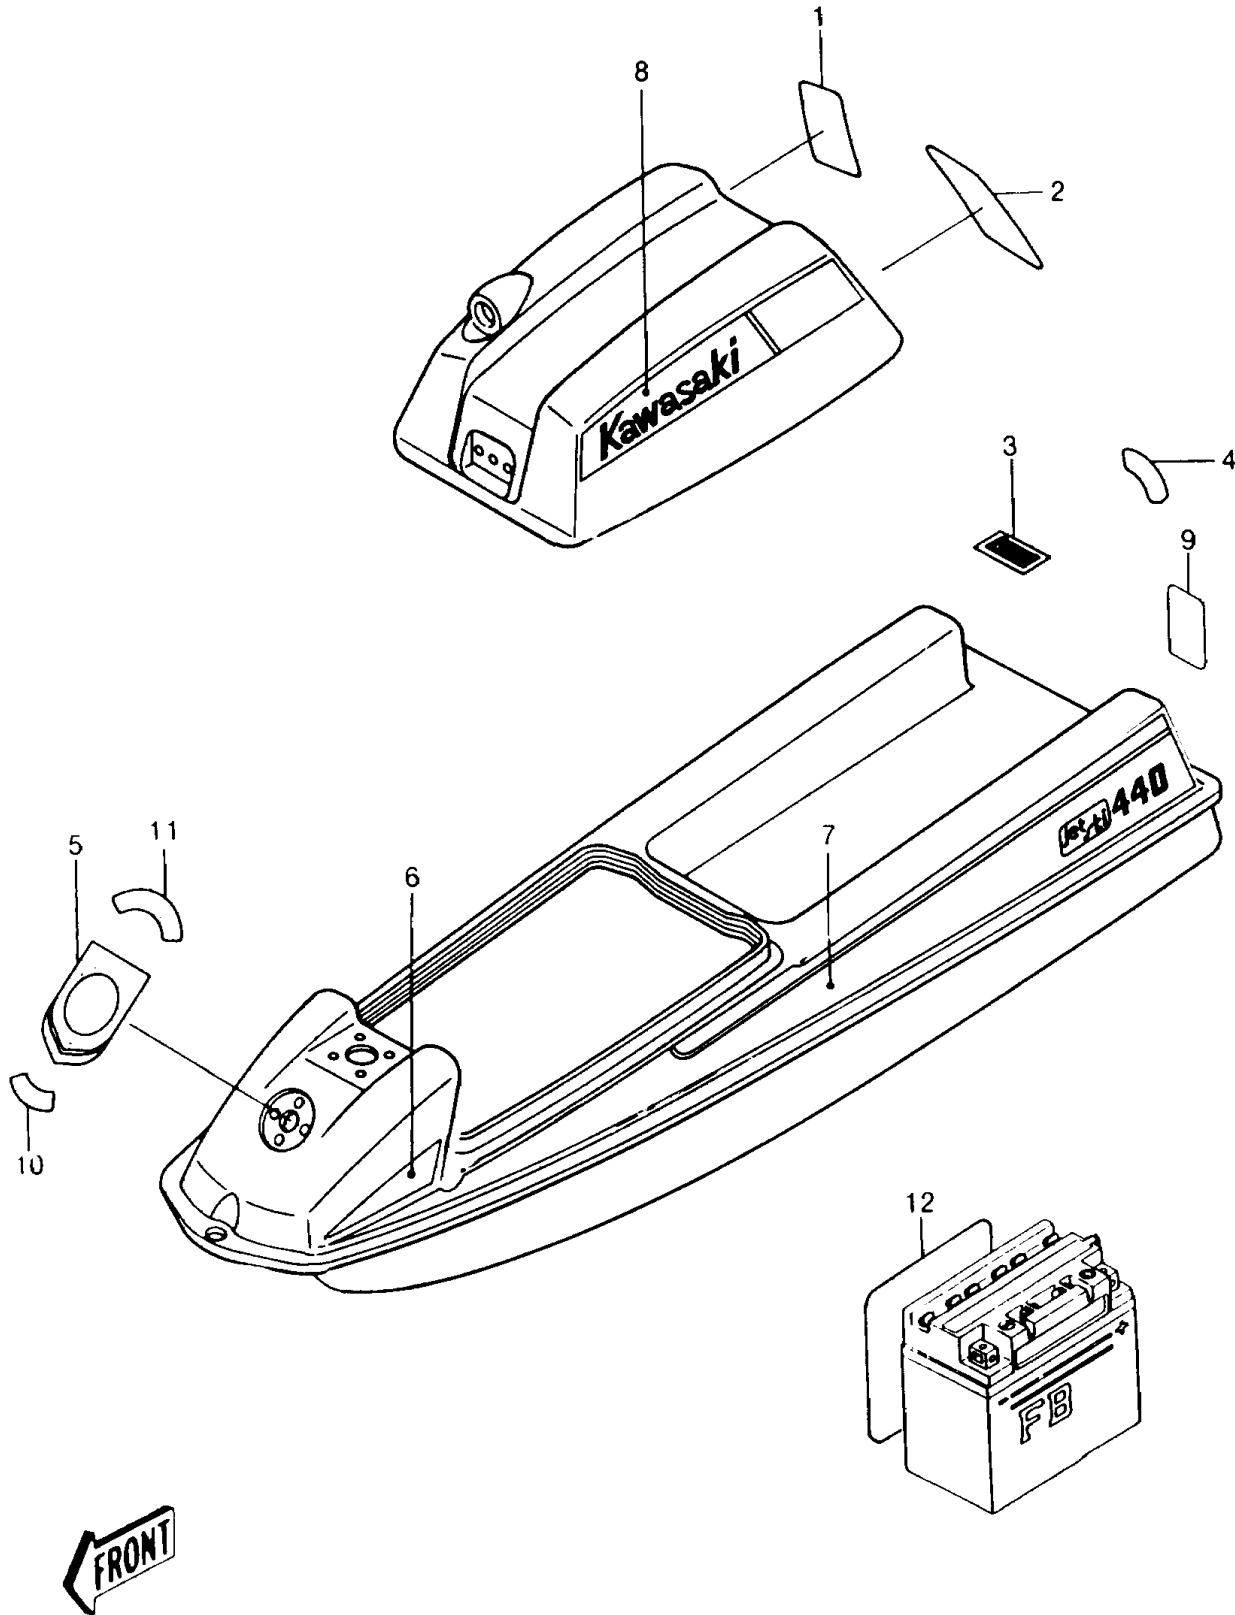

1990 JS440 PARTS DIAGRAM

Labels (JS440-A13/A14)

1990 JS440 PARTS LIST

Labels (JS440-A13/A14)

ITEM NAME	PART NUMBER	QUANTITY
LABEL,OIL RECOMMENDED(FRENCH) (Ref # 10)	56040-3849	1
LABEL,FUEL CAUTION(FRENCH) (Ref # 11)	56040-3858	1
LABEL,BATTERY CAUTION(FRENCH) (Ref # 12)	56040-1106	1
LABEL-WARNING,SAFETY (Ref # 1A)	56040-3821	1
LABEL,SAFETY(FRENCH) (Ref # 1B)	56040-3844	1
LABEL-WARNING,SAFETY (Ref # 2A)	56040-3820	1
LABEL,SAFETY(FRENCH) (Ref # 2B)	56040-3850	1
LABEL,FIRE EXTINGUISHER(FRENCH (Ref # 3A)	56030-3725	1
LABEL,FIRE EXTINGUISHER (Ref # 3)	56022-506	1
LABEL,FIRE EXTINGUISHER(FRENCH (Ref # 4A)	56040-3843	1
LABEL-WARNING,CAP (Ref # 4)	56040-3705	1
PATTERN,FRONT DECK,UPP (Ref # 5A)	56048-1598	1
PATTERN,FRONT DECK,LH (Ref # 6B)	56048-1599	1
PATTERN,FRONT DECK,RH (Ref # 6C)	56048-1600	1
PATTERN,REAR DECK,LH (Ref # 7B)	56049-1309	1
PATTERN,REAR DECK,RH (Ref # 7C)	56049-1310	1
PATTERN,ENGINE HOOD,LH (Ref # 8B)	56048-1603	1
PATTERN,ENGINE HOOD,RH (Ref # 8C)	56048-1604	1
LABEL-WARNING,IMPORTANT SAFETY (Ref # 9A)	56040-3871	1
LABEL,NOZZLE CHECK(FRENCH) (Ref # 9)	56040-3807	1