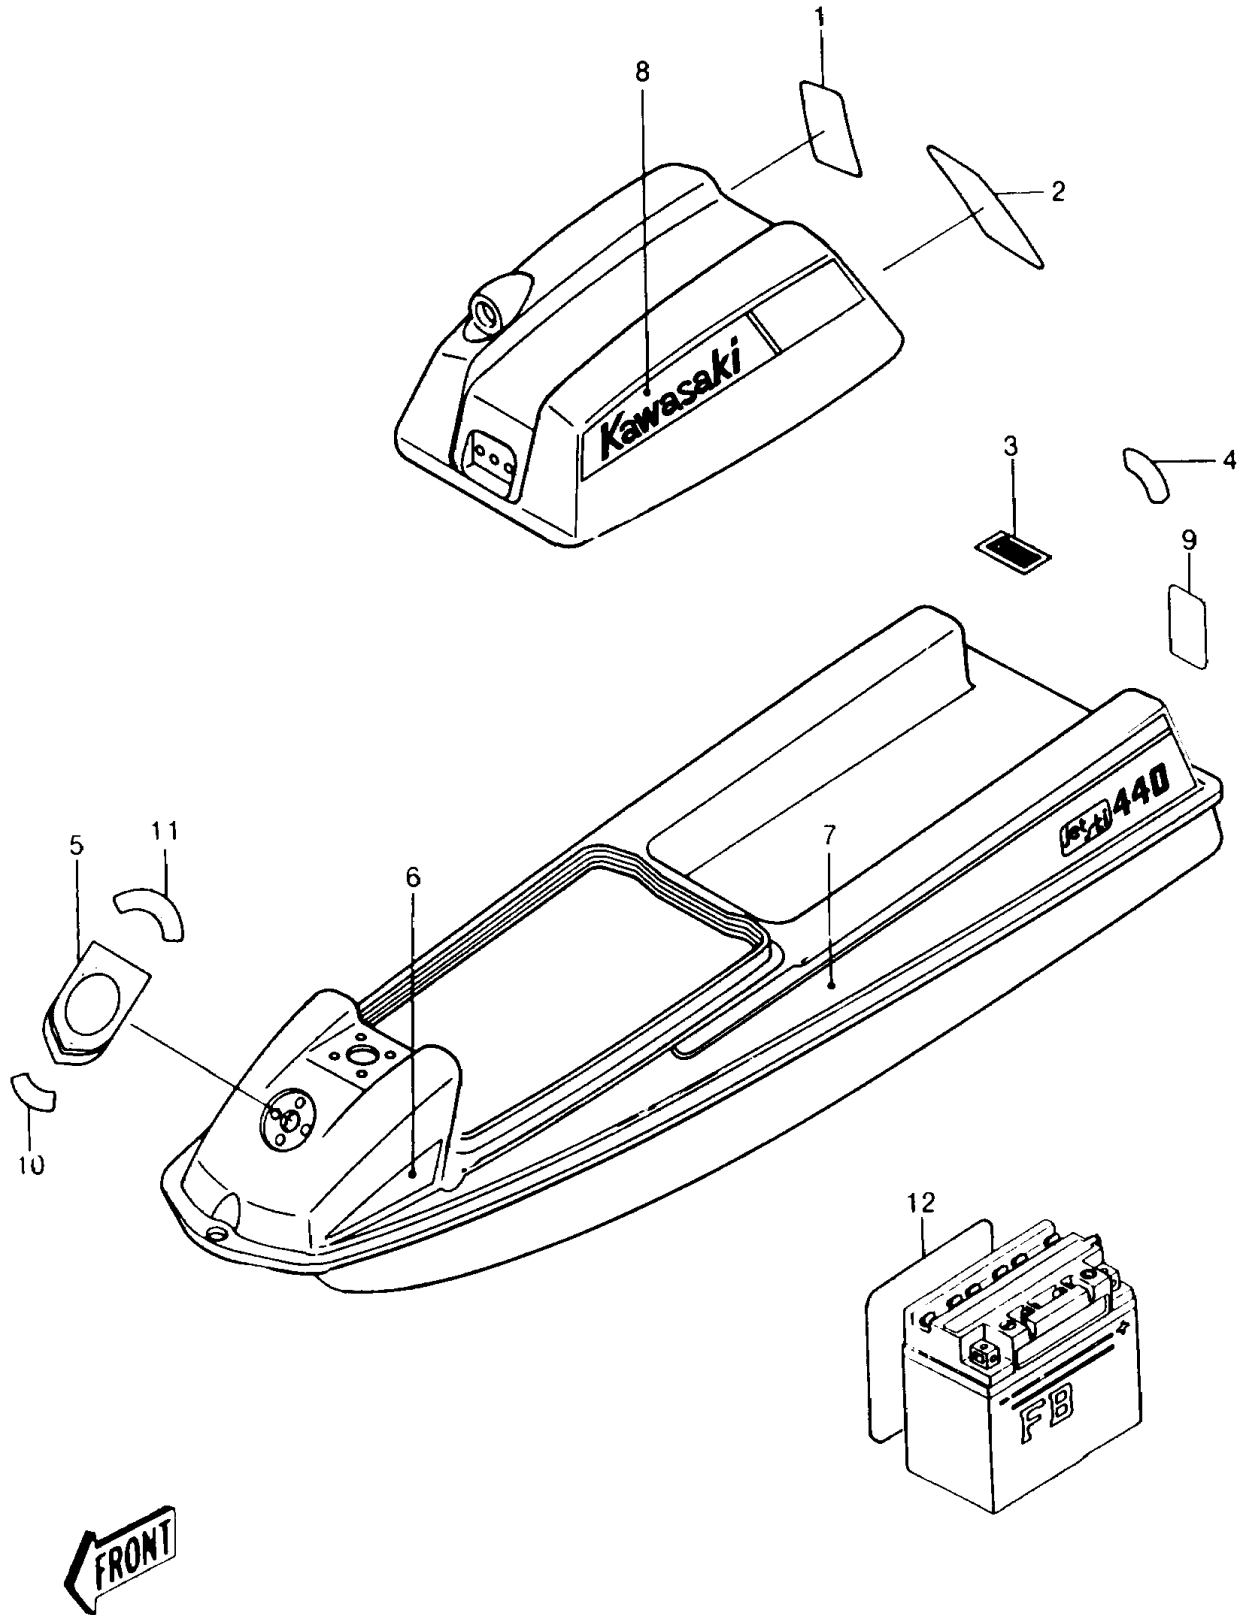

1989 JS440 PARTS DIAGRAM

Labels (JS440-A13/A14)

1989 JS440 PARTS LIST

Labels (JS440-A13/A14)

ITEM NAME	PART NUMBER	QUANTITY
LABEL-WARNING,MAINTENANCE (Ref # 1)	56040-3736	1
LABEL-WARNING,SAFETY (Ref # 2)	56040-3732	1
LABEL,FIRE EXTINGUISHER (Ref # 3)	56022-506	1
LABEL-WARNING,CAP (Ref # 4)	56040-3705	1
PATTERN,DECK,FR,UPP (Ref # 5)	56048-1591	1
PATTERN,DECK,FR,RH (Ref # 6A)	56048-1593	1
PATTERN,DECK,FR,LH (Ref # 6)	56048-1592	1
PATTERN,DECK,RR,RH (Ref # 7A)	56048-1595	1
PATTERN,DECK,RR,LH (Ref # 7)	56048-1594	1
PATTERN,ENGINE HOOD,RH (Ref # 8A)	56048-1597	1
PATTERN,ENGINE HOOD,LH (Ref # 8)	56048-1596	1