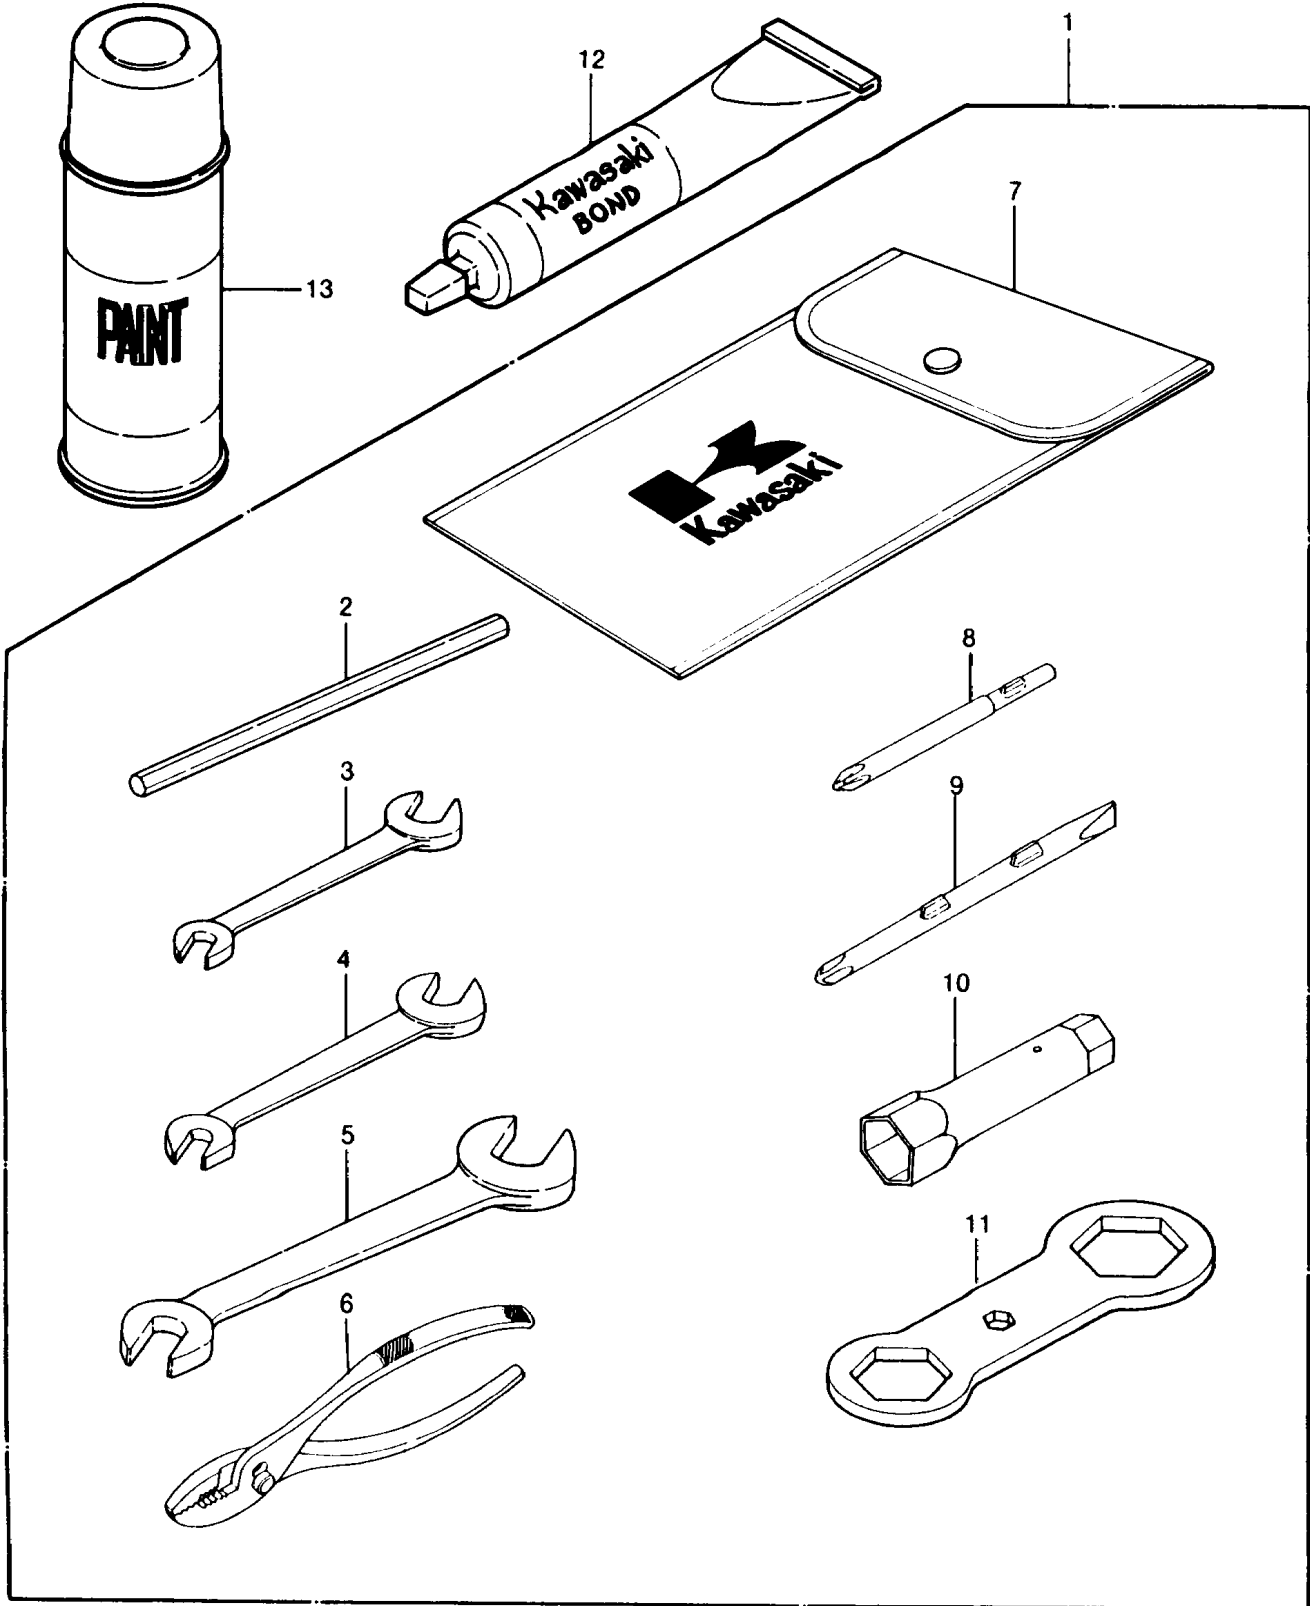

1990 JS440 PARTS DIAGRAM

OWNER TOOLS

1990 JS440 PARTS LIST

OWNER TOOLS

ITEM NAME	PART NUMBER	QUANTITY
TOOL-WRENCH,BOX,21MM (Ref # 10)	92110-1113	1
TOOL-WRENCH,BOX END,27X32 (Ref # 11)	92110-3701	1
GASKET-LIQUID,TUBE,100G,SILVER (Ref # 12)	92104-002	AR
PAINT,OPTIC RED,12OZ.SPRAY CAN (Ref # 13)	57002-4002	AR
TOOLKIT (Ref # 1A)	56007-3706	1
TOOL-WRENCH,ALLEN BAR,8X160 (Ref # 2)	92110-3702	1
TOOL-WRENCH,OPEN END,8X10 (Ref # 3)	92126-001	1
TOOL-WRENCH,OPEN END,12X13 (Ref # 4)	92126-002	1
TOOL-WRENCH,OPEN END,14X17 (Ref # 5A)	92110-1153	1
TOOL-PLIERS (Ref # 6)	92112-003	1
BAG,TOOL (Ref # 7)	56008-1019	1
TOOL-DRIVER,#3PHILLIPS (Ref # 8)	92107-005	1
TOOL-DRIVER,#2PHILLIPS&SLOT (Ref # 9)	92107-1051	1