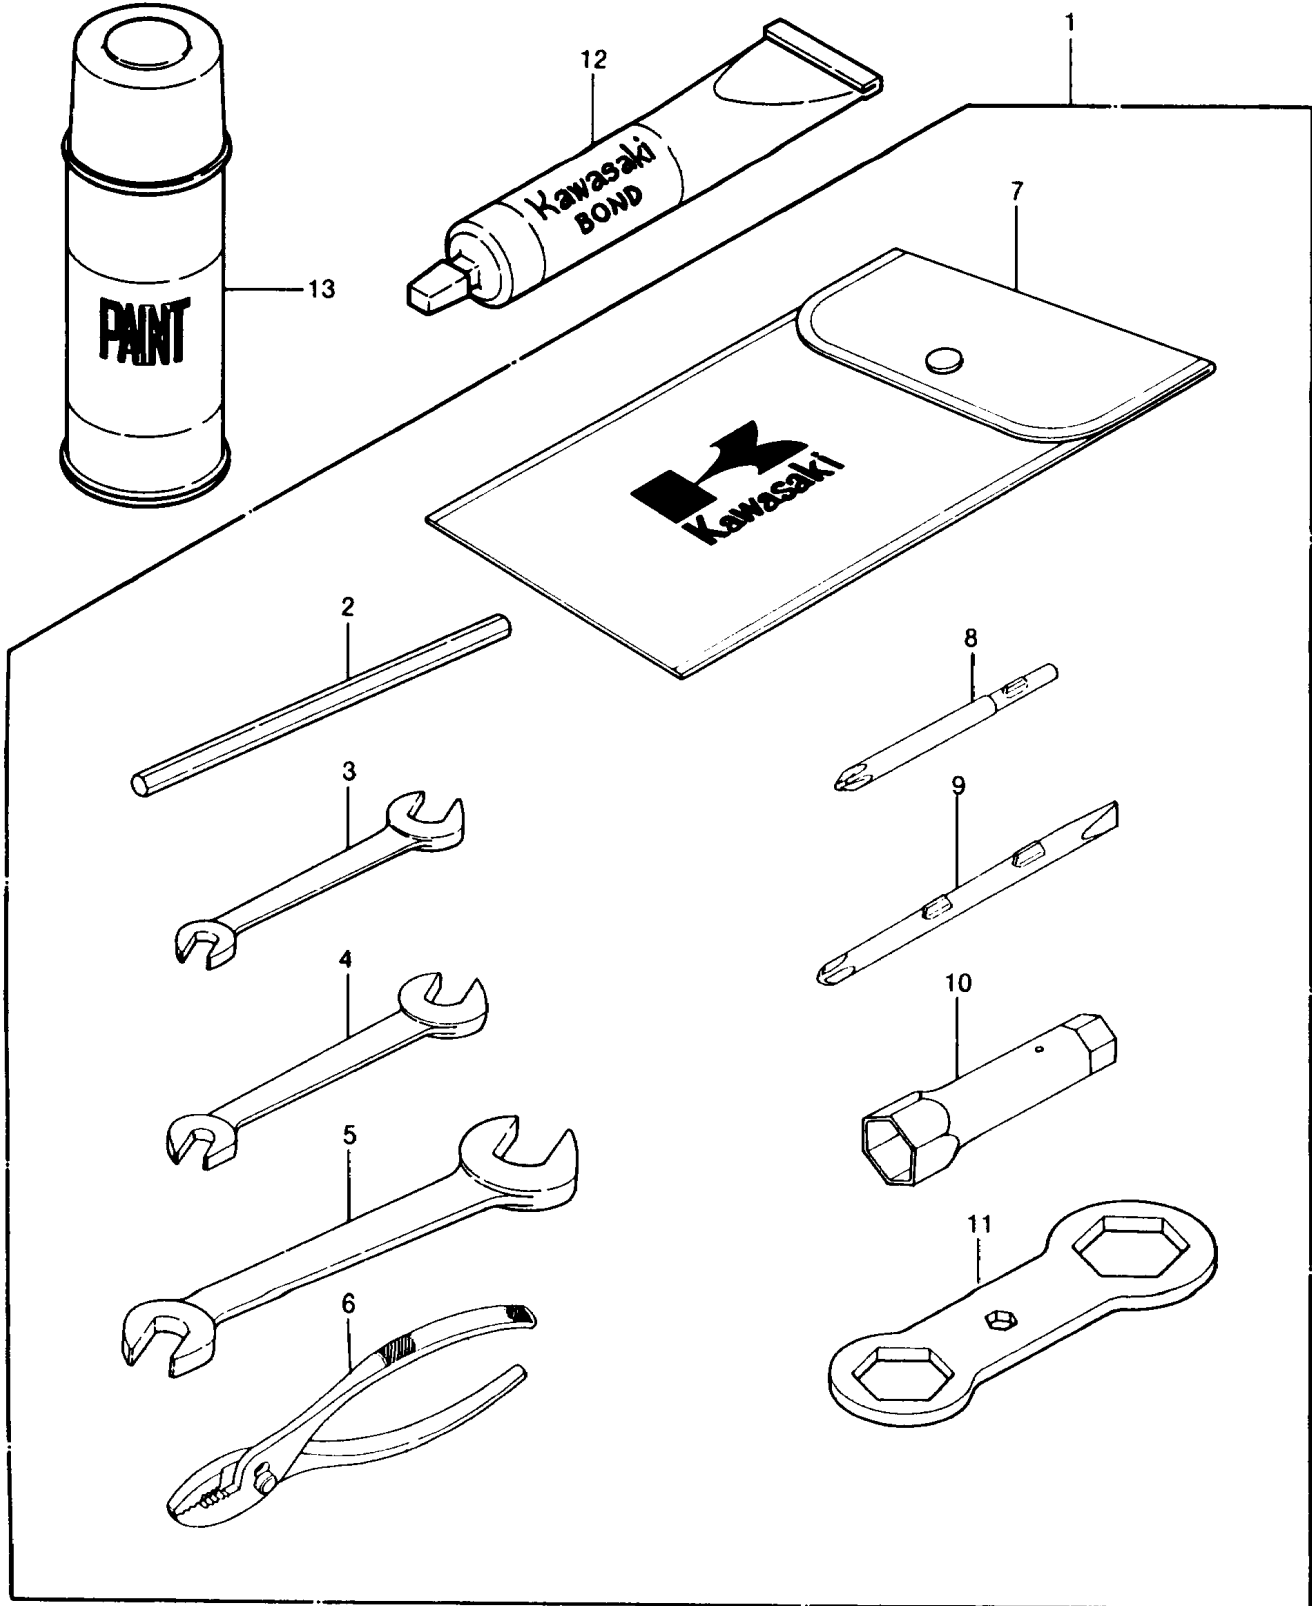

1989 JS440 PARTS DIAGRAM

OWNER TOOLS