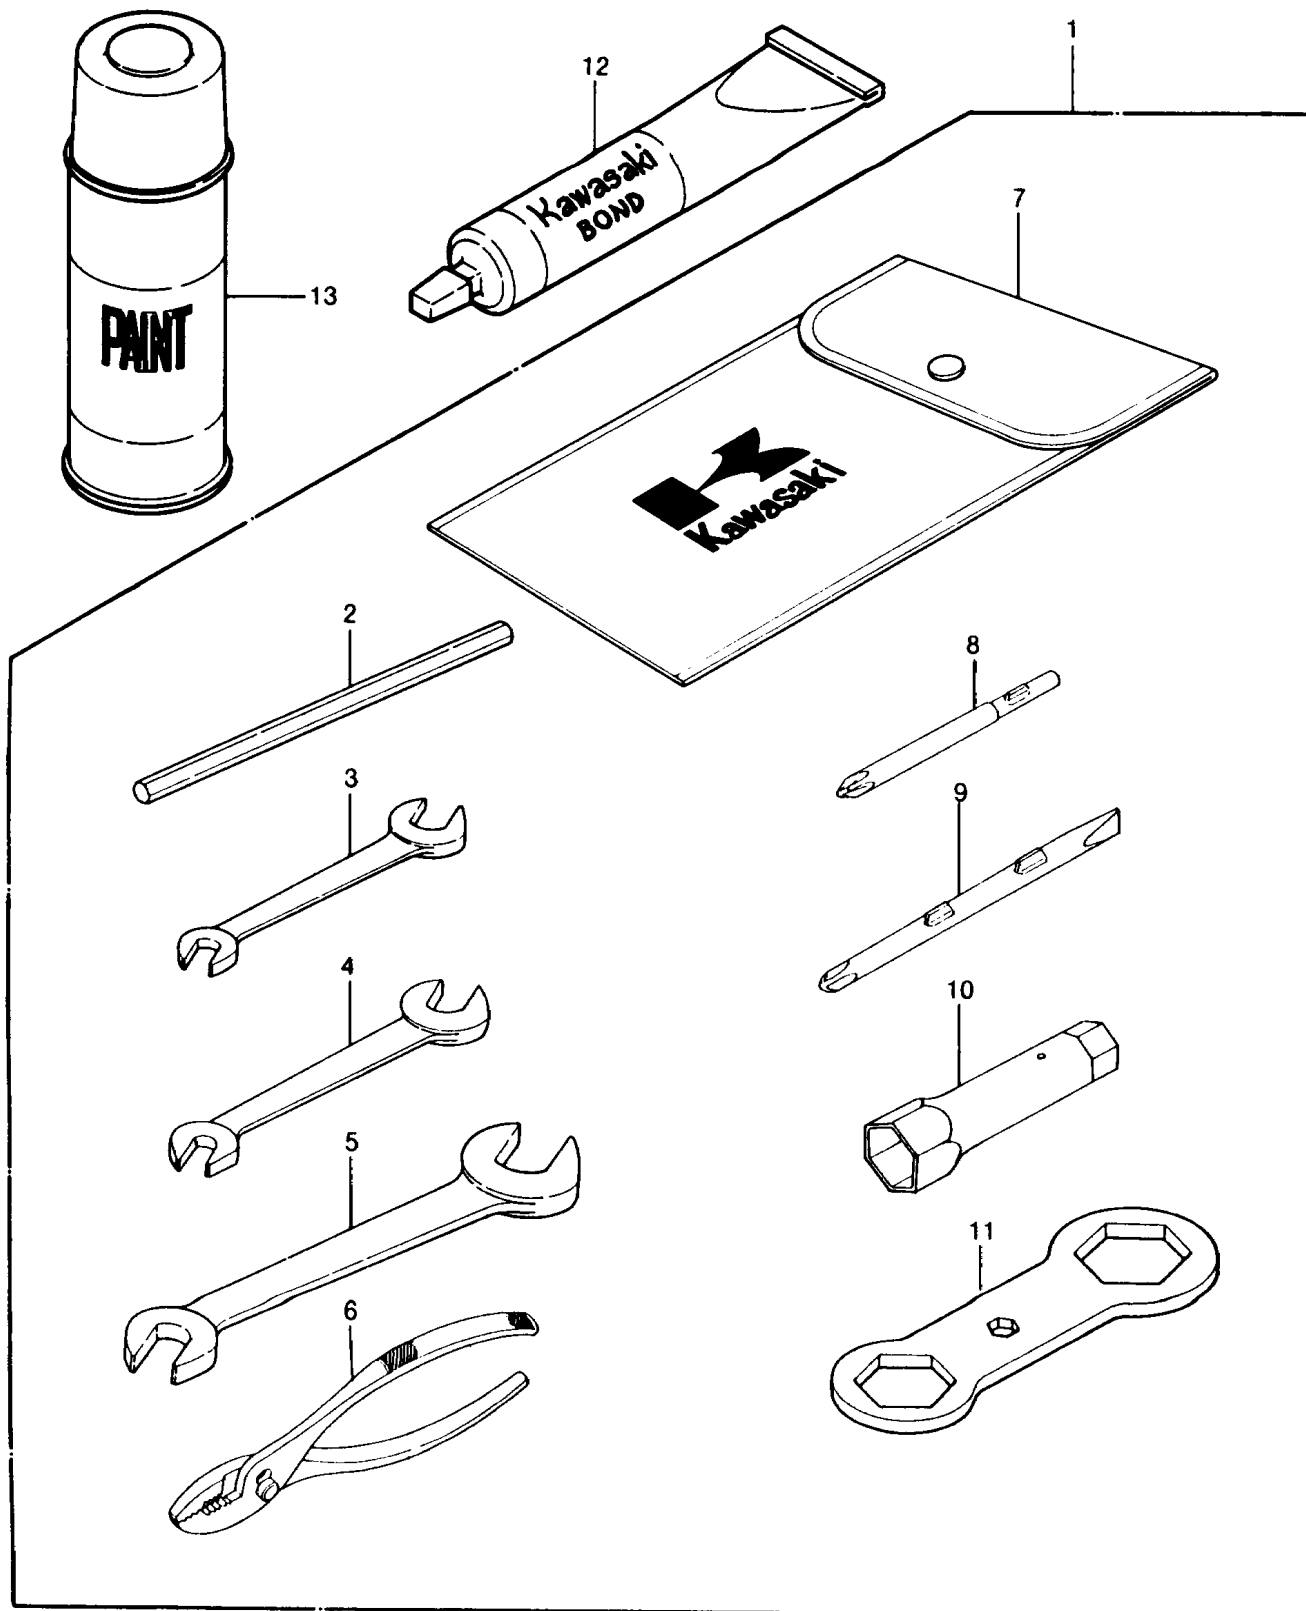

1989 JS440 PARTS DIAGRAM

OWNER TOOLS

1989 JS440 PARTS LIST

OWNER TOOLS

ITEM NAME	PART NUMBER	QUANTITY
TOOL-WRENCH,BOX,21MM (Ref # 10)	92110-1113	1
TOOL-WRENCH,BOX END,27X32 (Ref # 11)	92110-3701	1
GASKET-LIQUID,TUBE,100G,SILVER (Ref # 12)	92104-002	1
PAINT,OPTIC RED,12OZ.SPRAY CAN (Ref # 13)	57002-4002	1
TOOLKIT (Ref # 1)	56007-3702	1
TOOL-WRENCH,ALLEN BAR,8X160 (Ref # 2)	92110-3702	1
TOOL-WRENCH,OPEN END,8X10 (Ref # 3)	92126-001	1
TOOL-WRENCH,OPEN END,12X13 (Ref # 4)	92126-002	1
TOOL-WRENCH,OPEN END,14X17 (Ref # 5)	92126-003	1
TOOL-PLIERS (Ref # 6)	92112-003	1
BAG,TOOL (Ref # 7)	56008-1019	1
TOOL-DRIVER,#3PHILLIPS (Ref # 8)	92107-005	1
TOOL-DRIVER,#2PHILLIPS&SLOT (Ref # 9)	92107-1051	1