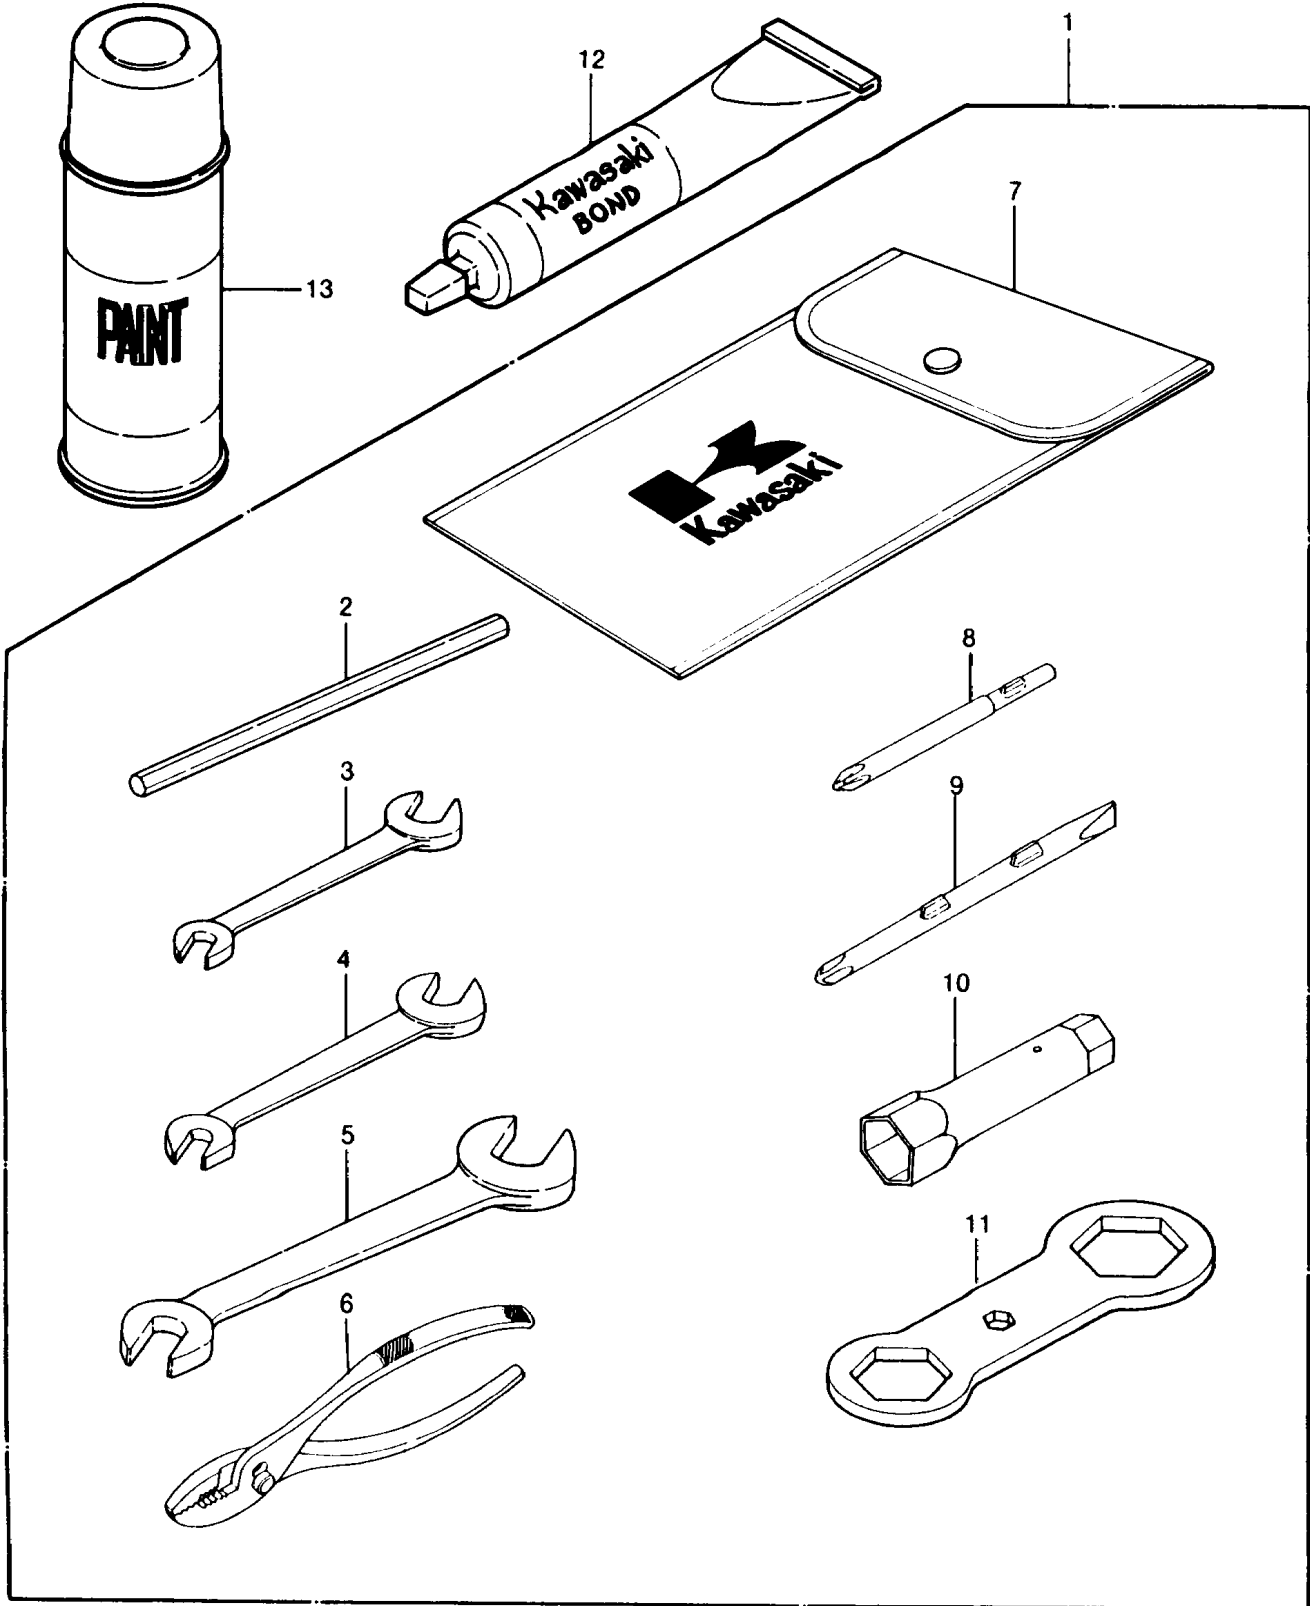

1987 JS440 PARTS DIAGRAM

OWNER TOOLS

1987 JS440 PARTS LIST

OWNER TOOLS

ITEM NAME	PART NUMBER	QUANTITY
TOOL-WRENCH,BOX,21MM (Ref # 10)	92110-1113	1
TOOL-WRENCH,BOX END,27X32 (Ref # 11)	92110-3701	1
GASKET-LIQUID,TUBE,100G,SILVER (Ref # 12)	92104-002	AR
PAINT,OPTIC RED,12OZ.SPRAY CAN (Ref # 13)	57002-4002	AR
TOOLKIT (Ref # 1)	56007-3702	1
TOOL-WRENCH,ALLEN BAR,8X160 (Ref # 2)	92110-3702	1
TOOL-WRENCH,OPEN END,8X10 (Ref # 3)	92126-001	1
TOOL-WRENCH,OPEN END,12X13 (Ref # 4)	92126-002	1
TOOL-WRENCH,OPEN END,14X17 (Ref # 5)	92126-003	1
TOOL-PLIERS (Ref # 6)	92112-003	1
BAG,TOOL (Ref # 7)	56008-1019	1
TOOL-DRIVER,#3PHILLIPS (Ref # 8)	92107-005	1
TOOL-DRIVER,#2PHILLIPS&SLOT (Ref # 9)	92107-1051	1