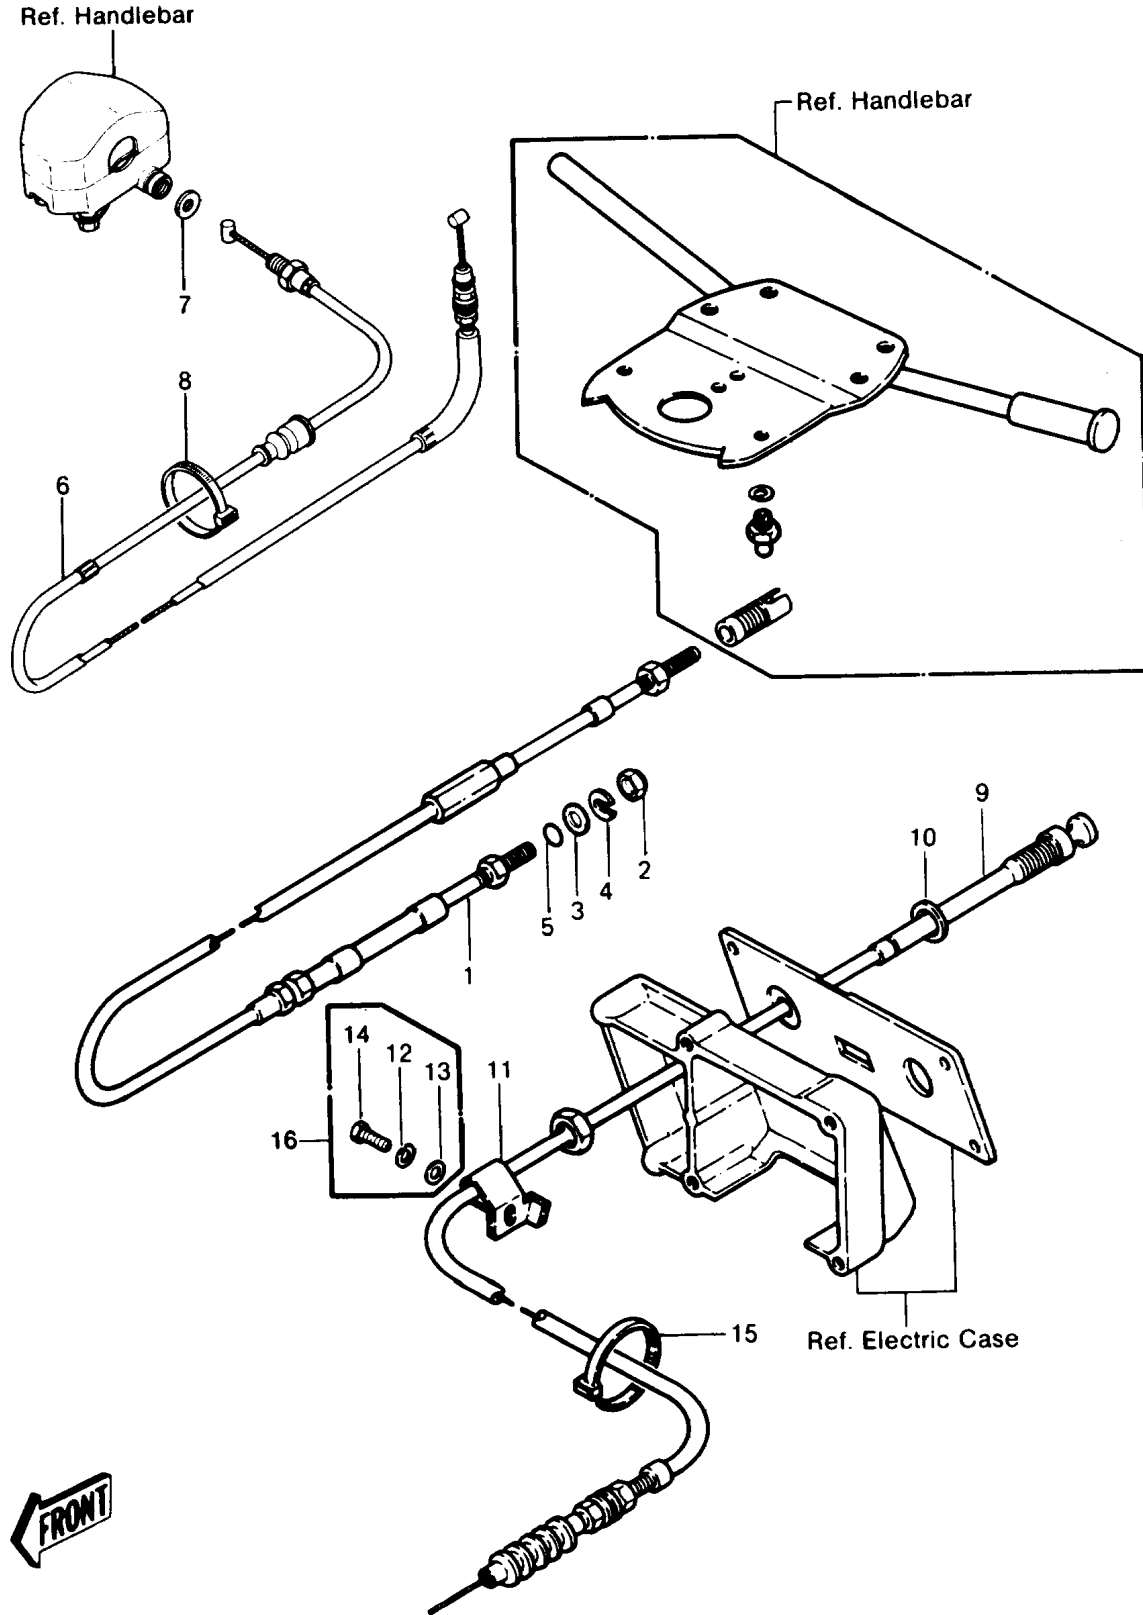

1990 JS440 PARTS DIAGRAM

CABLES

1990 JS440 PARTS LIST

CABLES

ITEM NAME	PART NUMBER	QUANTITY
GASKET (Ref # 10)	92065-538	1
CLAMP,CHOKE CABLE (Ref # 11)	92037-544	1
BAND,L=123 (Ref # 15)	92072-030	1
BOLT,6X12 (Ref # 16)	92150-3709	1
CABLE-STRG (Ref # 1A)	59406-3709	1
NUT,20MM (Ref # 2)	92015-526	1
WASHER (Ref # 3)	92022-535	1
RING-SNAP (Ref # 4)	92036-501	1
O RING,11MM (Ref # 5)	670B2011	1
CABLE-THROTTLE (Ref # 6A)	54012-3721	1
W-PLAIN-S,10MM (Ref # 7)	410S1000	1
BAND,L=123 (Ref # 8)	92072-030	1
CABLE-CHOKE (Ref # 9A)	59401-3704	1