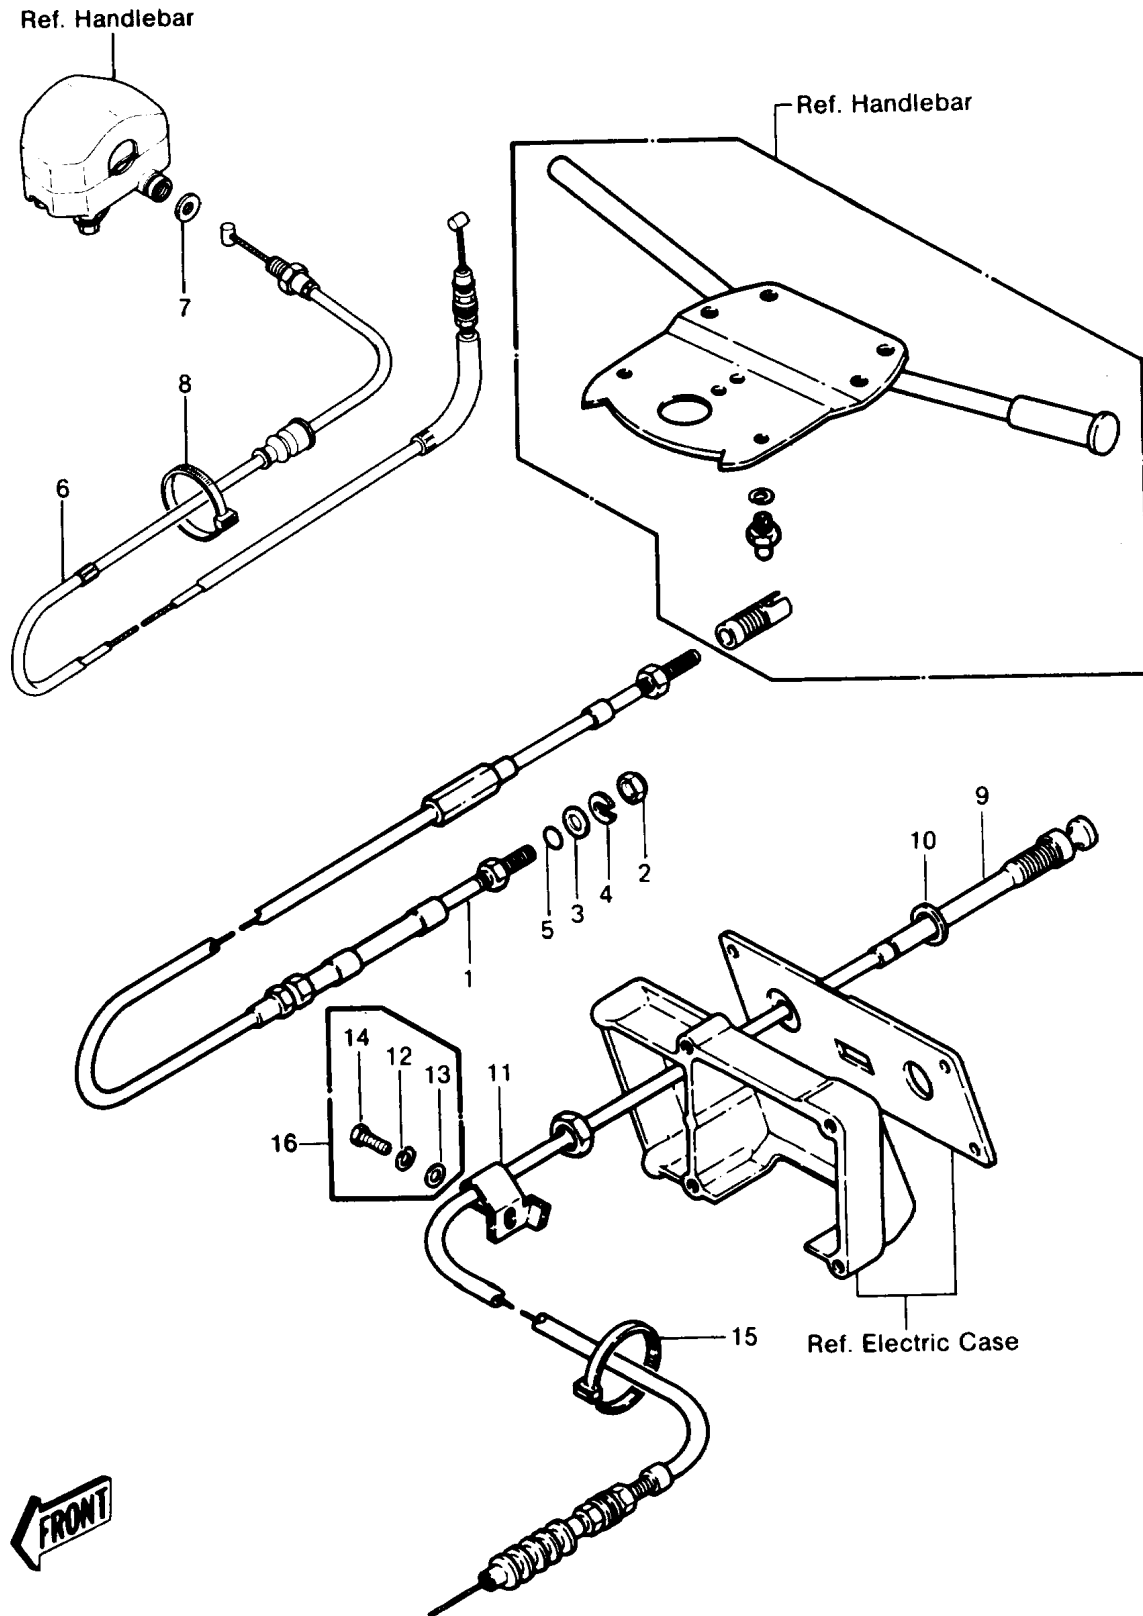

## 1989 JS440 PARTS DIAGRAM

## 1989 JS440 PARTS LIST

### CABLES

ITEM NAME	PART NUMBER	QUANTITY
GASKET (Ref # 10)	92065-538	1
CLAMP,CHOKE CABLE (Ref # 11)	92037-544	1
BAND,L=123 (Ref # 15)	92072-030	2
BOLT,6X12 (Ref # 16)	92150-3709	1
CABLE-STRG (Ref # 1A)	59406-3709	1
NUT,20MM (Ref # 2)	92015-526	1
WASHER (Ref # 3)	92022-535	1
RING-SNAP (Ref # 4)	92036-501	1
O RING,11MM (Ref # 5)	670B2011	1
CABLE-THROTTLE (Ref # 6)	54012-3707	1
W-PLAIN-S,10MM (Ref # 7)	410S1000	1
CABLE-CHOKE (Ref # 9A)	59401-3704	1