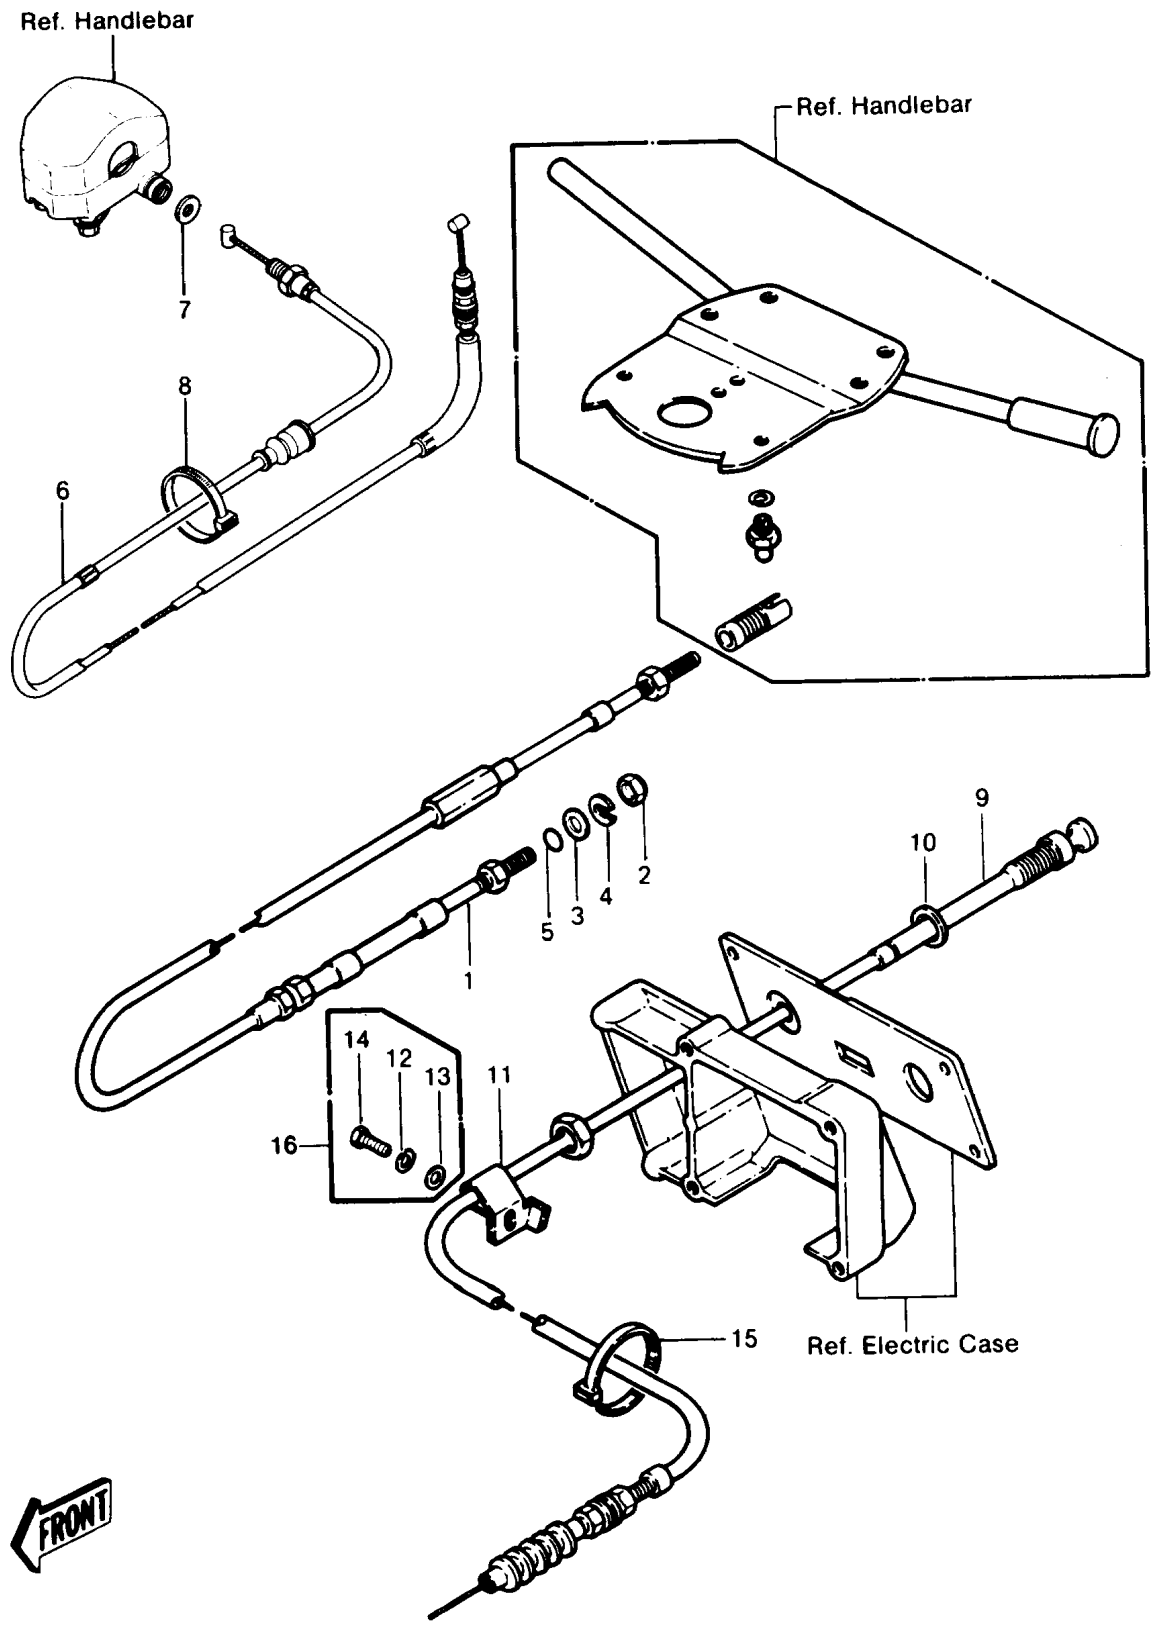

1987 JS440 PARTS DIAGRAM

CABLES

1987 JS440 PARTS LIST

CABLES

ITEM NAME	PART NUMBER	QUANTITY
GASKET (Ref # 10)	92065-538	1
CLAMP,CHOKE CABLE (Ref # 11)	92037-544	1
WASHER-SPRING,6MM (Ref # 12)	461S0600	1
WASHER-PLAIN,6MM (Ref # 13)	411S0600	1
BOLT,6X12 (Ref # 14)	110R0612	1
BAND,L=123 (Ref # 15)	92072-030	1
CABLE-STRG (Ref # 1)	59406-3001	1
NUT,20MM (Ref # 2)	92015-526	1
WASHER (Ref # 3)	92022-535	1
RING-SNAP (Ref # 4)	92036-501	1
O RING,11MM (Ref # 5)	670B2011	1
CABLE-THROTTLE (Ref # 6)	54012-3707	1
W-PLAIN-S,10MM (Ref # 7)	410S1000	1
BAND,L=123 (Ref # 8)	92072-030	1
CABLE-CHOKE (Ref # 9)	59401-3001	1