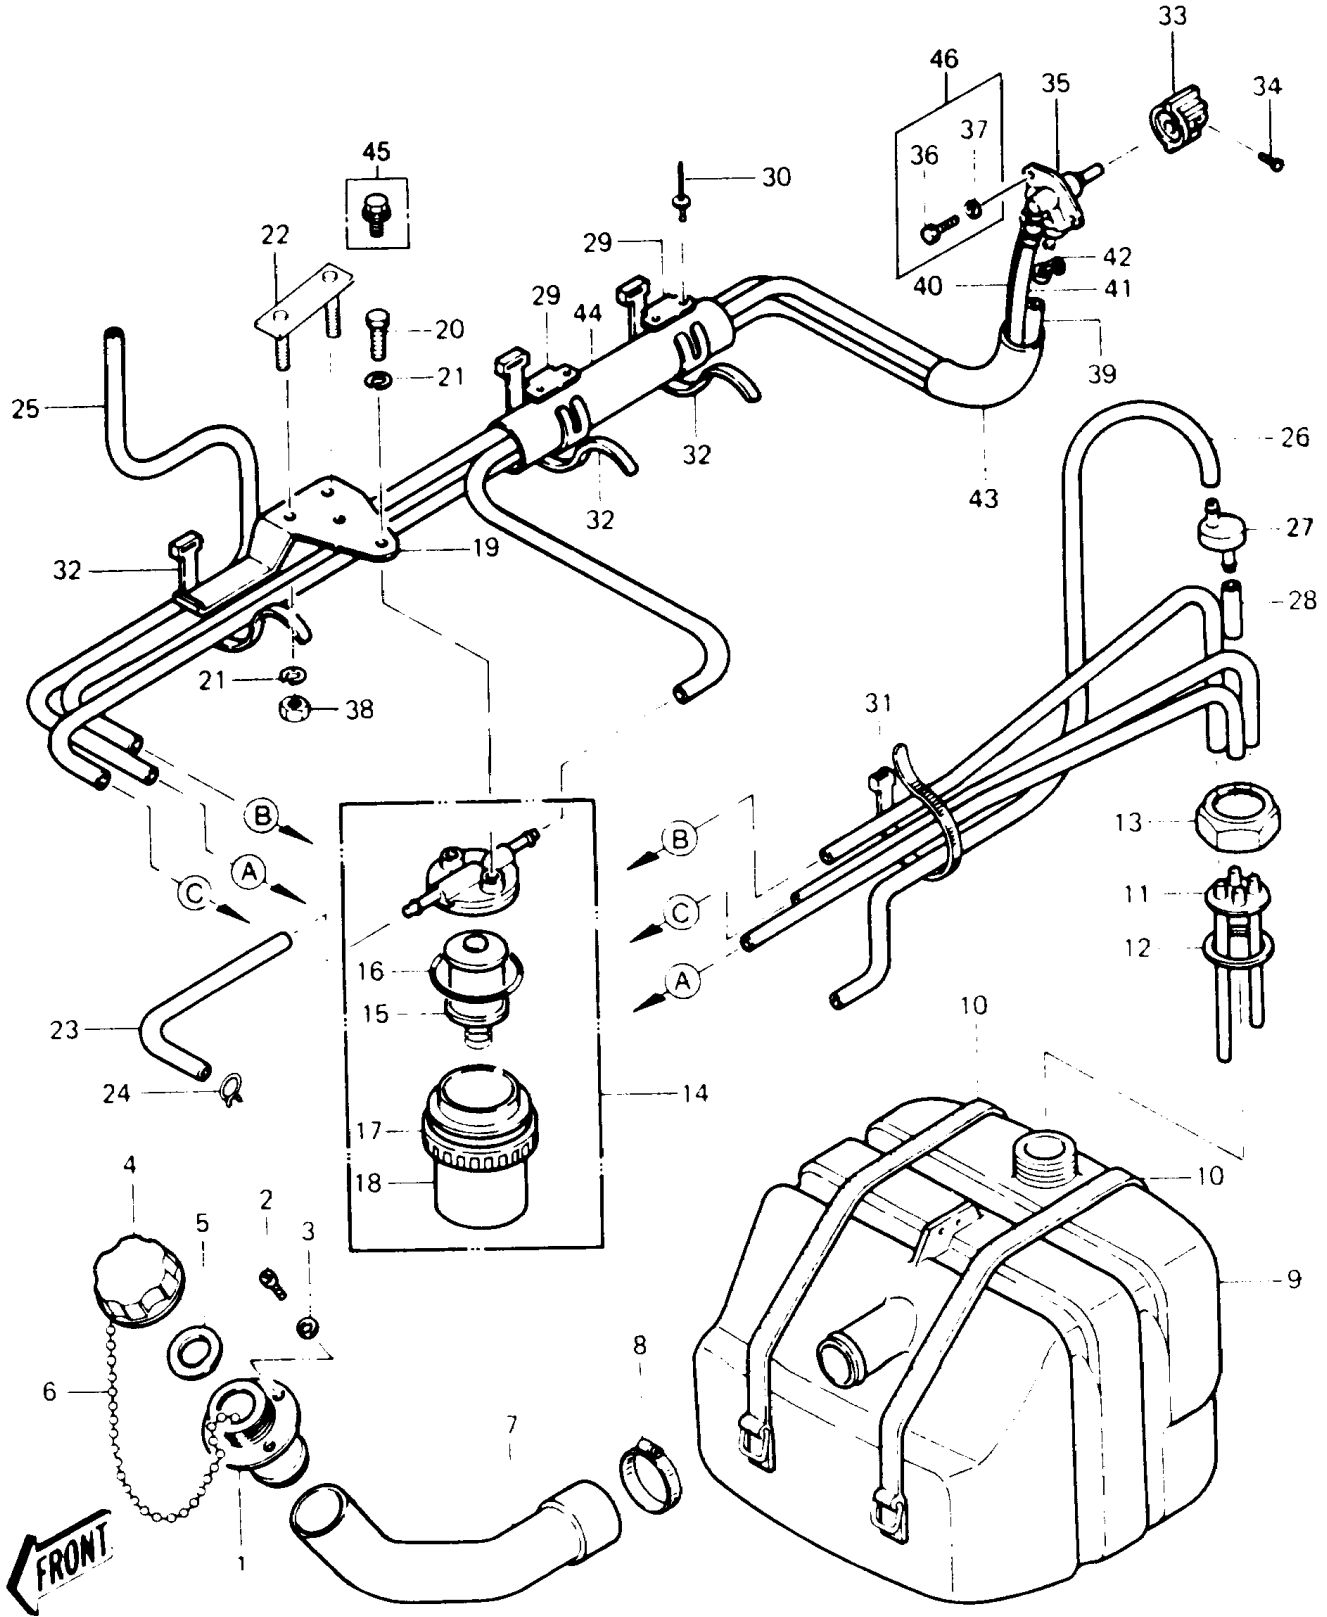

1990 JS440 PARTS DIAGRAM

FUEL TANK

1990 JS440 PARTS LIST

FUEL TANK

ITEM NAME	PART NUMBER	QUANTITY
BAND,FUEL TANK (Ref # 10)	92072-521	2
PIPE-COMP,FUEL (Ref # 11A)	31064-3703	1
GASKET (Ref # 12)	92065-504	1
RETAINER (Ref # 13)	23072-501	1
FILTER-FUEL (Ref # 14A)	49019-3706	1
RING-O,FILTER CUP (Ref # 16)	92055-3006	1
NUT,RING (Ref # 17)	92015-3013	1
CUP,FUEL FILTER (Ref # 18A)	51036-3702	1
BRACKET,FUEL FILTER (Ref # 19)	11034-3007	1
WASHER-SPRING,6MM (Ref # 21)	461S0600	2
BRACKET (Ref # 22)	11034-3701	1
TUBE,6X10X200 (Ref # 23)	92059-3011	1
CLAMP (Ref # 24)	92037-3024	1
TUBE,6X10X760 (Ref # 25)	92059-3012	1
TUBE,FUEL,6X10X940 (Ref # 26)	92059-3025	1
VALVE-RELIEF (Ref # 27)	49057-3001	1
TUBE,5.8X12.2X55 (Ref # 28)	92059-3026	1
CLAMP,TUBE (Ref # 29)	92037-3005	2
RIVET (Ref # 30)	92039-3702	4
BAND,L=123 (Ref # 31)	92072-030	1
BAND,L=149 (Ref # 32)	92072-031	3
KNOB,FUEL TAP (Ref # 33)	92077-503	1
SCREW,4X8 (Ref # 34A)	92009-3729	1
FILLER,FUEL TANK (Ref # 1)	59231-3001	1
SCREW (Ref # 2)	92011-562	4
WASHER (Ref # 3)	92022-563	4
CAP-TANK (Ref # 4)	51049-3001	1
GASKET,TANK CAP (Ref # 5)	11009-3020	1
CHAIN,COVER,L=100 (Ref # 6A)	92057-3704	1

1990 JS440 PARTS LIST

FUEL TANK

ITEM NAME	PART NUMBER	QUANTITY
TUBE,FUEL INLET (Ref # 7)	92059-3020	1
CLAMP (Ref # 8)	92037-3009	1
TANK-FUEL (Ref # 9)	51004-3702	1
TAP-ASSY,FUEL (Ref # 35)	51023-3705	1
NUT-HEX,6MM (Ref # 38)	311R0600	2
TUBE,FUEL,"ON",6X1180 (Ref # 39)	92059-3005	1
TUBE,FUEL,"RESERVE" (Ref # 40)	92059-3006	1
TUBE,6X10X960 (Ref # 41)	92059-3007	1
CLAMP (Ref # 42)	92037-551	3
TUBE,GUARD (Ref # 43)	92059-3008	1
TUBE,VINYL,22X350 (Ref # 44)	92059-3018	1
BOLT,6X12 (Ref # 45)	92150-3709	2
BOLT,5X12 (Ref # 46)	92150-3760	2