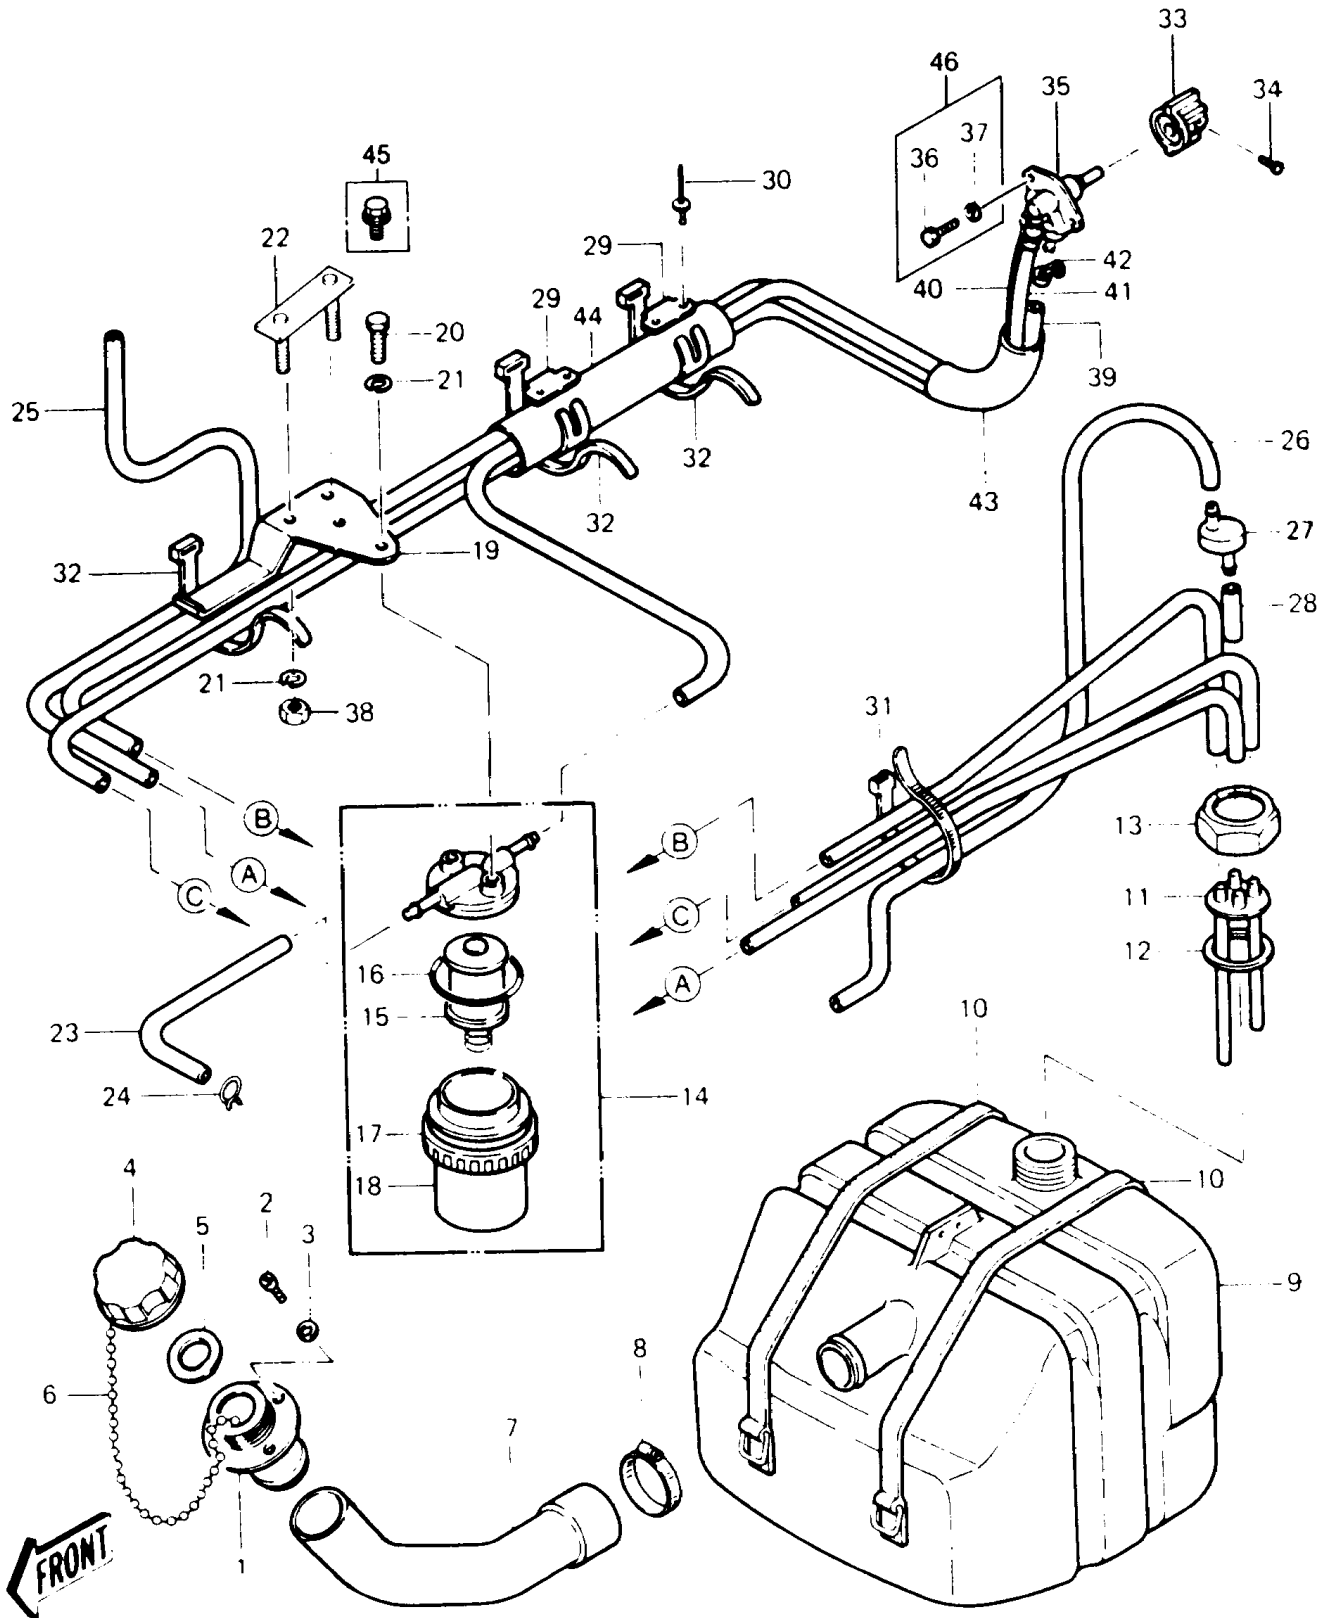

## 1989 JS440 PARTS DIAGRAM

FUEL TANK

## 1989 JS440 PARTS LIST

### FUEL TANK

ITEM NAME	PART NUMBER	QUANTITY
BAND,FUEL TANK (Ref # 10)	92072-521	1
PIPE-COMP,FUEL (Ref # 11)	31064-3001	1
GASKET (Ref # 12)	92065-504	1
RETAINER (Ref # 13)	23072-501	1
FILTER-FUEL (Ref # 14)	49019-3701	1
FILTER,FUEL ELEMENT (Ref # 15)	14043-3701	1
RING-O,FILTER CUP (Ref # 16)	92055-3006	1
NUT,RING (Ref # 17)	92015-3013	1
CUP,FUEL FILTER (Ref # 18)	51036-3701	1
BRACKET,FUEL FILTER (Ref # 19)	11034-3007	1
WASHER-SPRING,6MM (Ref # 21)	461S0600	1
BRACKET (Ref # 22)	11034-3701	1
TUBE,6X10X200 (Ref # 23)	92059-3011	1
CLAMP (Ref # 24)	92037-3024	1
TUBE,6X10X760 (Ref # 25)	92059-3012	1
TUBE,FUEL,6X10X940 (Ref # 26)	92059-3025	1
VALVE-RELIEF (Ref # 27)	49057-3001	1
TUBE,5.8X12.2X55 (Ref # 28)	92059-3026	1
CLAMP,TUBE (Ref # 29)	92037-3005	1
RIVET (Ref # 30)	92039-3702	1
BAND,L=123 (Ref # 31)	92072-030	1
BAND,L=149 (Ref # 32)	92072-031	1
KNOB,FUEL TAP (Ref # 33)	92077-503	1
SCREW,4X8 (Ref # 34A)	92009-3729	1
FILLER,FUEL TANK (Ref # 1)	59231-3001	1
SCREW (Ref # 2)	92011-562	1
WASHER (Ref # 3)	92022-563	1
CAP-TANK (Ref # 4)	51049-3001	1
GASKET,TANK CAP (Ref # 5)	11009-3020	1

### FUEL TANK

ITEM NAME	PART NUMBER	QUANTITY
CHAIN,COVER,L=100 (Ref # 6A)	92057-3704	1
TUBE,FUEL INLET (Ref # 7)	92059-3020	1
CLAMP (Ref # 8)	92037-3009	1
TANK-FUEL (Ref # 9)	51004-3702	1
TAP-ASSY,FUEL (Ref # 35)	51023-3705	1
BOLT,5X12 (Ref # 36)	110R0512	1
WASHER-PLAIN,5MM (Ref # 37)	411S0500	1
NUT-HEX,6MM (Ref # 38)	311R0600	1
TUBE,FUEL,"ON",6X1180 (Ref # 39)	92059-3005	1
TUBE,FUEL,"RESERVE" (Ref # 40)	92059-3006	1
TUBE,6X10X960 (Ref # 41)	92059-3007	1
CLAMP (Ref # 42)	92037-551	1
TUBE,GUARD (Ref # 43)	92059-3008	1
TUBE,VINYL,22X350 (Ref # 44)	92059-3018	1
BOLT,6X12 (Ref # 45)	92150-3709	1