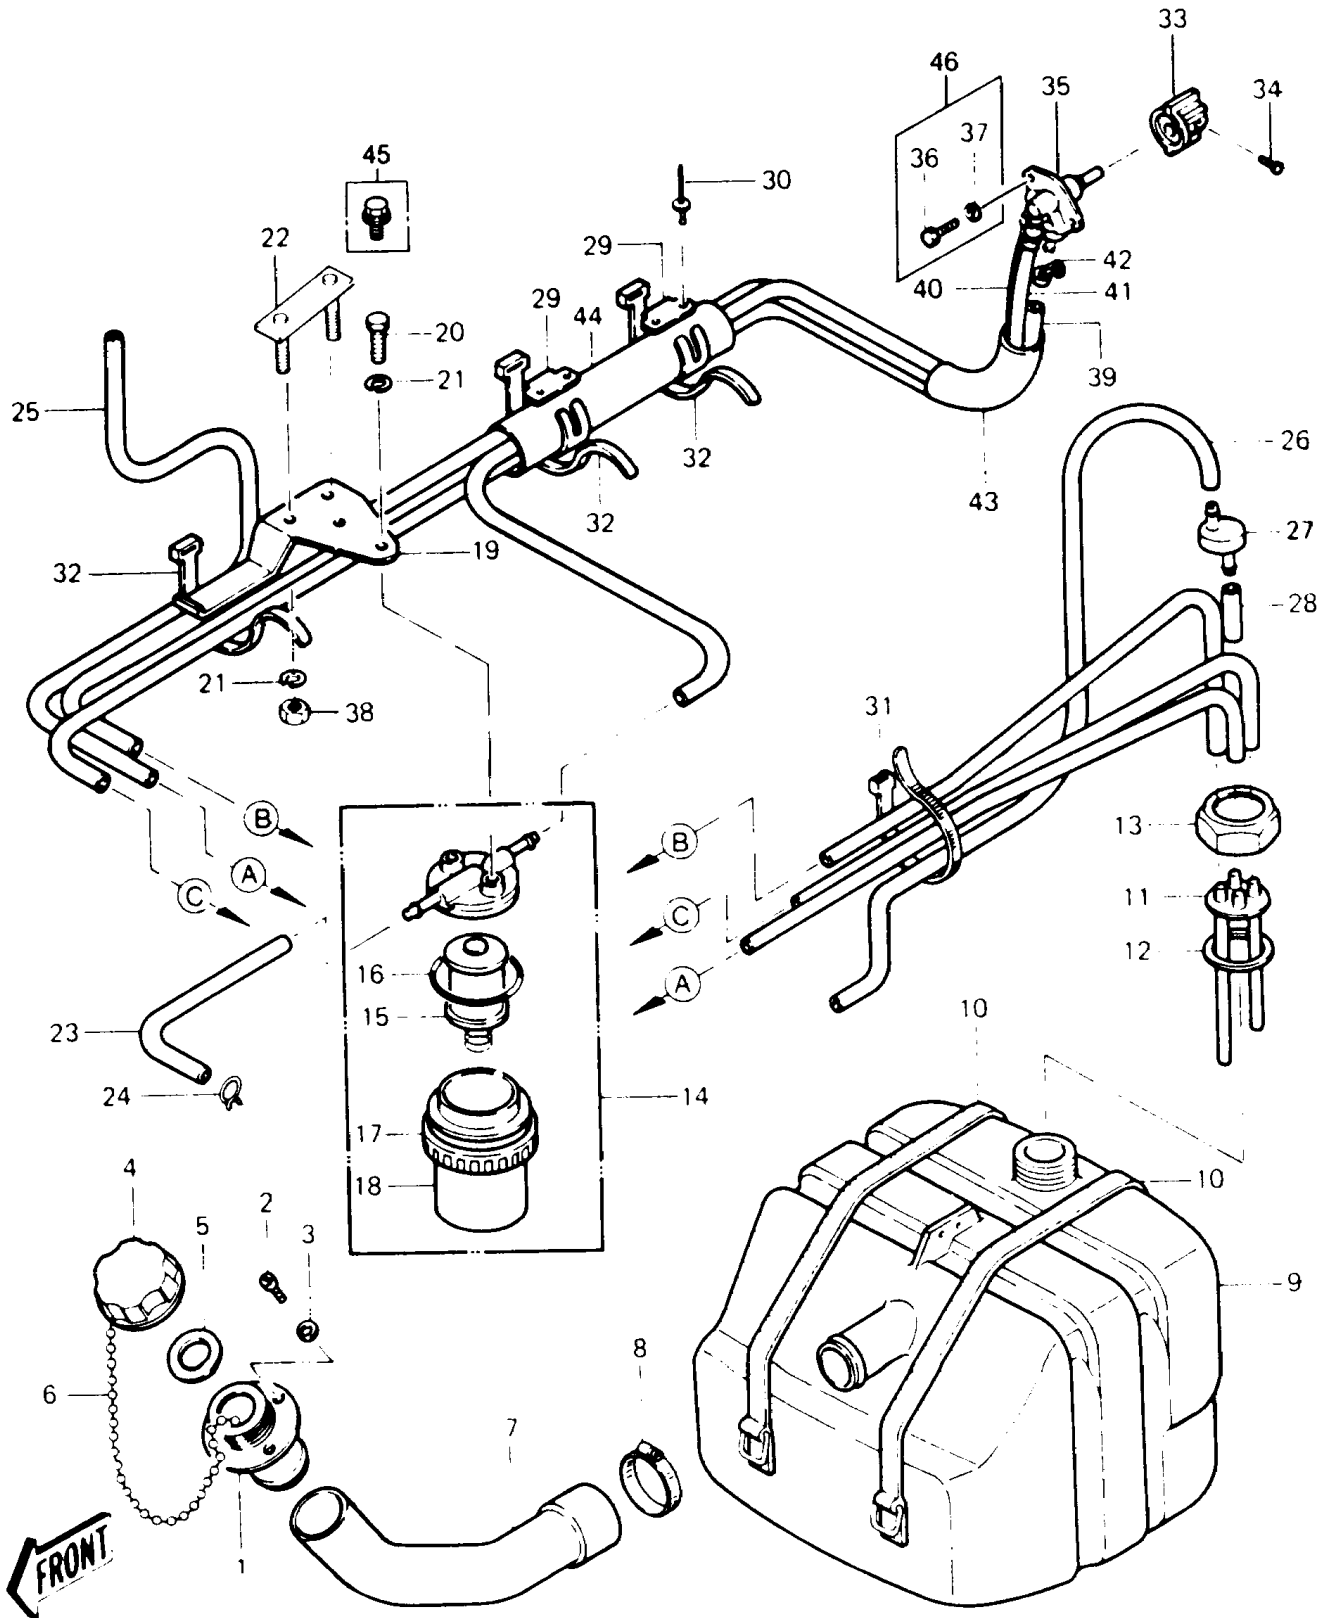

1989 JS440 PARTS DIAGRAM

FUEL TANK

1989 JS440 PARTS LIST

FUEL TANK

ITEM NAME	PART NUMBER	QUANTITY
BAND,FUEL TANK (Ref # 10)	92072-521	2
PIPE-COMP,FUEL (Ref # 11)	31064-3001	1
GASKET (Ref # 12)	92065-504	1
RETAINER (Ref # 13)	23072-501	1
FILTER-FUEL (Ref # 14)	49019-3701	1
FILTER,FUEL ELEMENT (Ref # 15)	14043-3701	1
RING-O,FILTER CUP (Ref # 16)	92055-3006	1
NUT,RING (Ref # 17)	92015-3013	1
CUP,FUEL FILTER (Ref # 18)	51036-3701	1
BRACKET,FUEL FILTER (Ref # 19)	11034-3007	1
WASHER-SPRING,6MM (Ref # 21)	461S0600	2
BRACKET (Ref # 22)	11034-3701	1
TUBE,6X10X200 (Ref # 23)	92059-3011	1
CLAMP (Ref # 24)	92037-3024	1
TUBE,6X10X760 (Ref # 25)	92059-3012	1
TUBE,FUEL,6X10X940 (Ref # 26)	92059-3025	1
VALVE-RELIEF (Ref # 27)	49057-3001	1
TUBE,5.8X12.2X55 (Ref # 28)	92059-3026	1
CLAMP,TUBE (Ref # 29)	92037-3005	2
RIVET (Ref # 30)	92039-3702	4
BAND,L=123 (Ref # 31)	92072-030	1
BAND,L=149 (Ref # 32)	92072-031	3
KNOB,FUEL TAP (Ref # 33)	92077-503	1
SCREW,4X8 (Ref # 34A)	92009-3729	1
FILLER,FUEL TANK (Ref # 1)	59231-3001	1
SCREW (Ref # 2)	92011-562	4
WASHER (Ref # 3)	92022-563	4
CAP-TANK (Ref # 4)	51049-3001	1
GASKET,TANK CAP (Ref # 5)	11009-3020	1

1989 JS440 PARTS LIST

FUEL TANK

ITEM NAME	PART NUMBER	QUANTITY
CHAIN,COVER,L=100 (Ref # 6A)	92057-3704	1
TUBE,FUEL INLET (Ref # 7)	92059-3020	1
CLAMP (Ref # 8)	92037-3009	1
TANK-FUEL (Ref # 9)	51004-3702	1
TAP-ASSY,FUEL (Ref # 35)	51023-3705	1
BOLT,5X12 (Ref # 36)	110R0512	2
WASHER-PLAIN,5MM (Ref # 37)	411S0500	2
NUT-HEX,6MM (Ref # 38)	311R0600	2
TUBE,FUEL,"ON",6X1180 (Ref # 39)	92059-3005	1
TUBE,FUEL,"RESERVE" (Ref # 40)	92059-3006	1
TUBE,6X10X960 (Ref # 41)	92059-3007	1
CLAMP (Ref # 42)	92037-551	3
TUBE,GUARD (Ref # 43)	92059-3008	1
TUBE,VINYL,22X350 (Ref # 44)	92059-3018	1
BOLT,6X12 (Ref # 45)	92150-3709	2