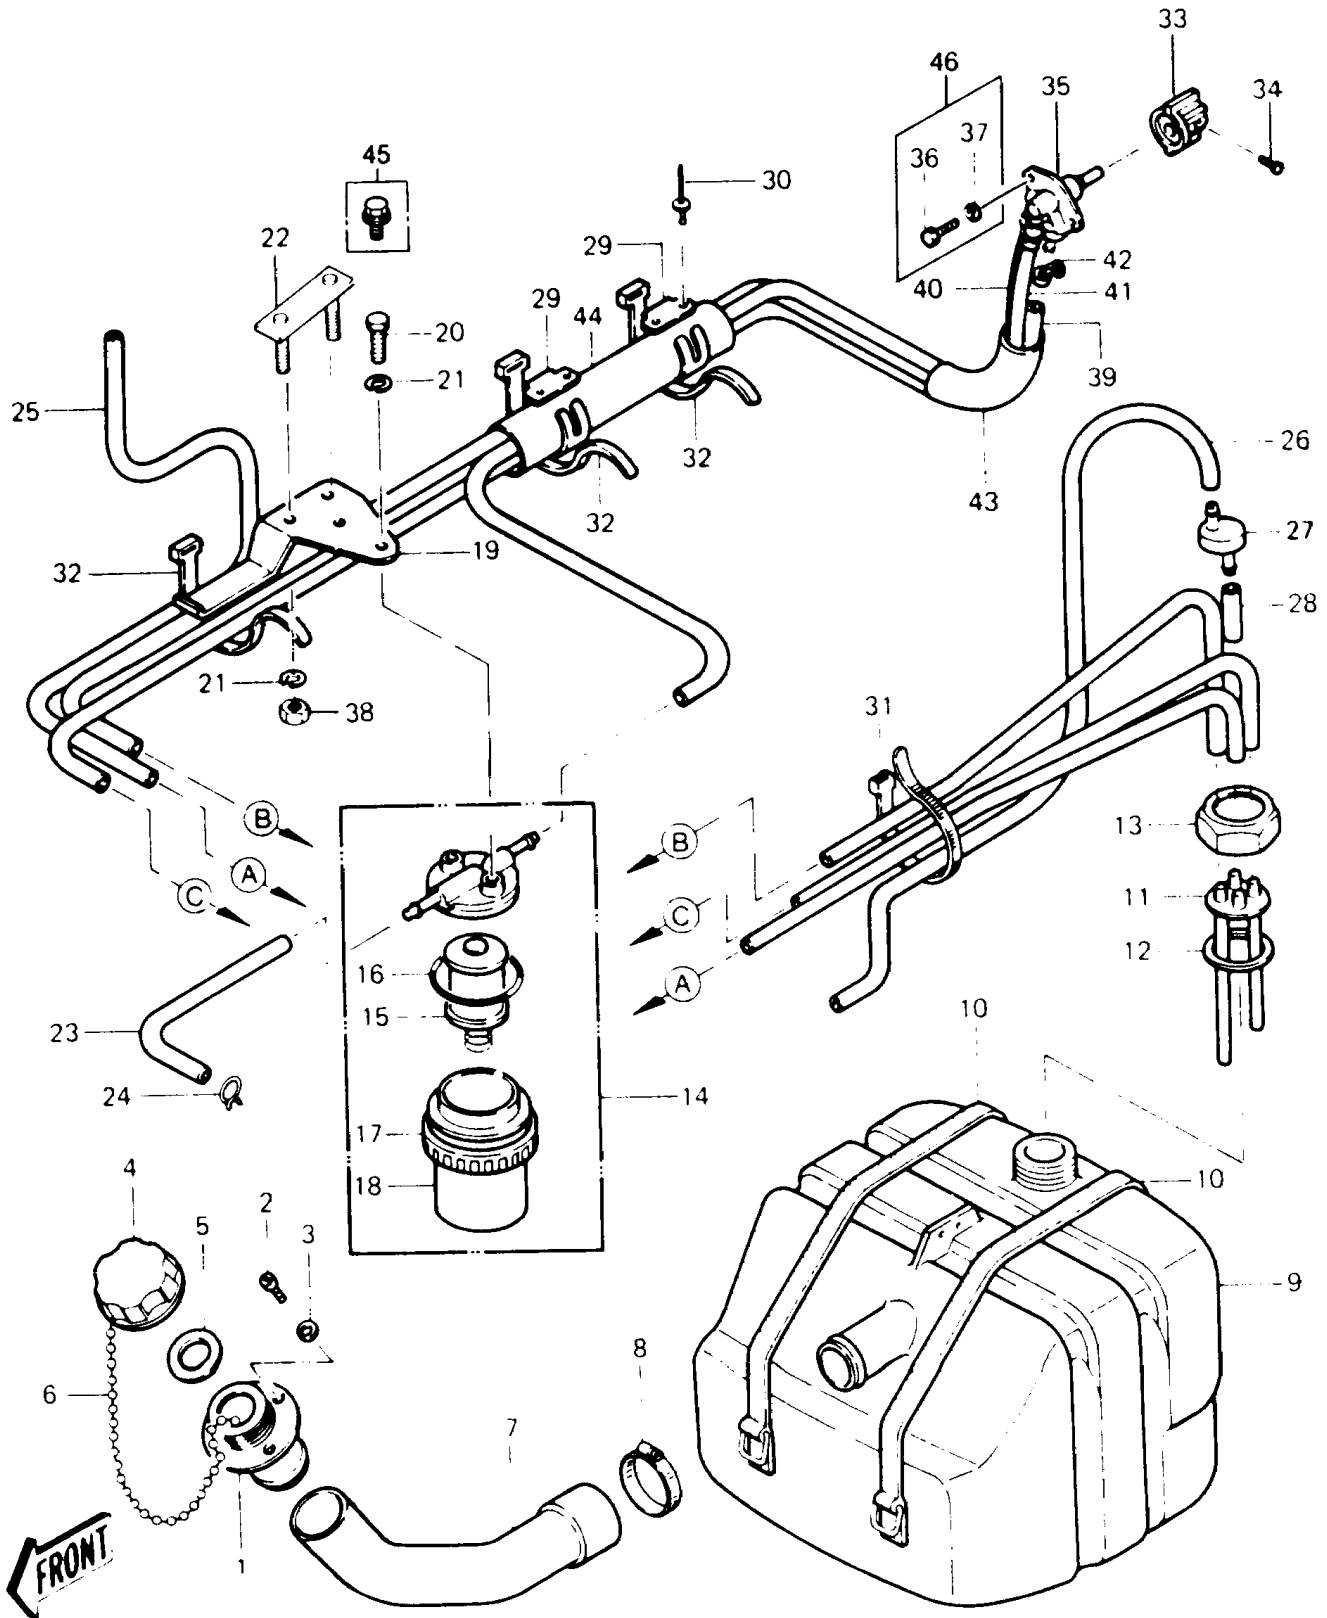

1987 JS440 PARTS DIAGRAM

FUEL TANK

1987 JS440 PARTS LIST

FUEL TANK

ITEM NAME	PART NUMBER	QUANTITY
BAND,FUEL TANK (Ref # 10)	92072-521	2
PIPE-COMP,FUEL (Ref # 11)	31064-3001	1
GASKET (Ref # 12)	92065-504	1
RETAINER (Ref # 13)	23072-501	1
FILTER-FUEL (Ref # 14)	49019-3701	1
FILTER,FUEL ELEMENT (Ref # 15)	14043-3701	1
RING-O,FILTER CUP (Ref # 16)	92055-3006	1
NUT,RING (Ref # 17)	92015-3013	1
CUP,FUEL FILTER (Ref # 18)	51036-3701	1
BRACKET,FUEL FILTER (Ref # 19)	11034-3007	1
BOLT,6X12 (Ref # 20)	110R0612	2
WASHER-SPRING,6MM (Ref # 21)	461S0600	4
BRACKET (Ref # 22)	11034-3701	1
TUBE,6X10X200 (Ref # 23)	92059-3011	1
CLAMP (Ref # 24)	92037-3024	2
TUBE,6X10X760 (Ref # 25)	92059-3012	1
TUBE,FUEL,6X10X940 (Ref # 26)	92059-3025	1
VALVE-RELIEF (Ref # 27)	49057-3001	1
TUBE,5.8X12.2X55 (Ref # 28)	92059-3026	1
CLAMP,TUBE (Ref # 29)	92037-3005	2
RIVET (Ref # 30)	92039-3702	4
BAND,L=123 (Ref # 31)	92072-030	1
BAND,L=149 (Ref # 32)	92072-031	3
KNOB,FUEL TAP (Ref # 33)	92077-503	1
SCREW-PAN-CROS,4X8 (Ref # 34)	220R0408	1
FILLER,FUEL TANK (Ref # 1)	59231-3001	1
SCREW (Ref # 2)	92011-562	4
WASHER (Ref # 3)	92022-563	4
CAP-TANK (Ref # 4)	51049-3001	1

1987 JS440 PARTS LIST

FUEL TANK

ITEM NAME	PART NUMBER	QUANTITY
GASKET,TANK CAP (Ref # 5)	11009-3020	1
CHAIN,COVER,L=80 (Ref # 6)	92057-3004	1
TUBE,FUEL INLET (Ref # 7)	92059-3020	1
CLAMP (Ref # 8)	92037-3009	1
TANK-FUEL (Ref # 9)	51004-3702	1
TAP-ASSY,FUEL (Ref # 35)	51023-3705	1
BOLT,5X12 (Ref # 36)	110R0512	2
WASHER-PLAIN,5MM (Ref # 37)	411S0500	2
NUT-HEX,6MM (Ref # 38)	311R0600	2
TUBE,FUEL,"ON",6X1180 (Ref # 39)	92059-3005	1
TUBE,FUEL,"RESERVE" (Ref # 40)	92059-3006	1
TUBE,6X10X960 (Ref # 41)	92059-3007	1
CLAMP (Ref # 42)	92037-551	3
TUBE,GUARD (Ref # 43)	92059-3008	1
TUBE,VINYL,22X350 (Ref # 44)	92059-3018	1