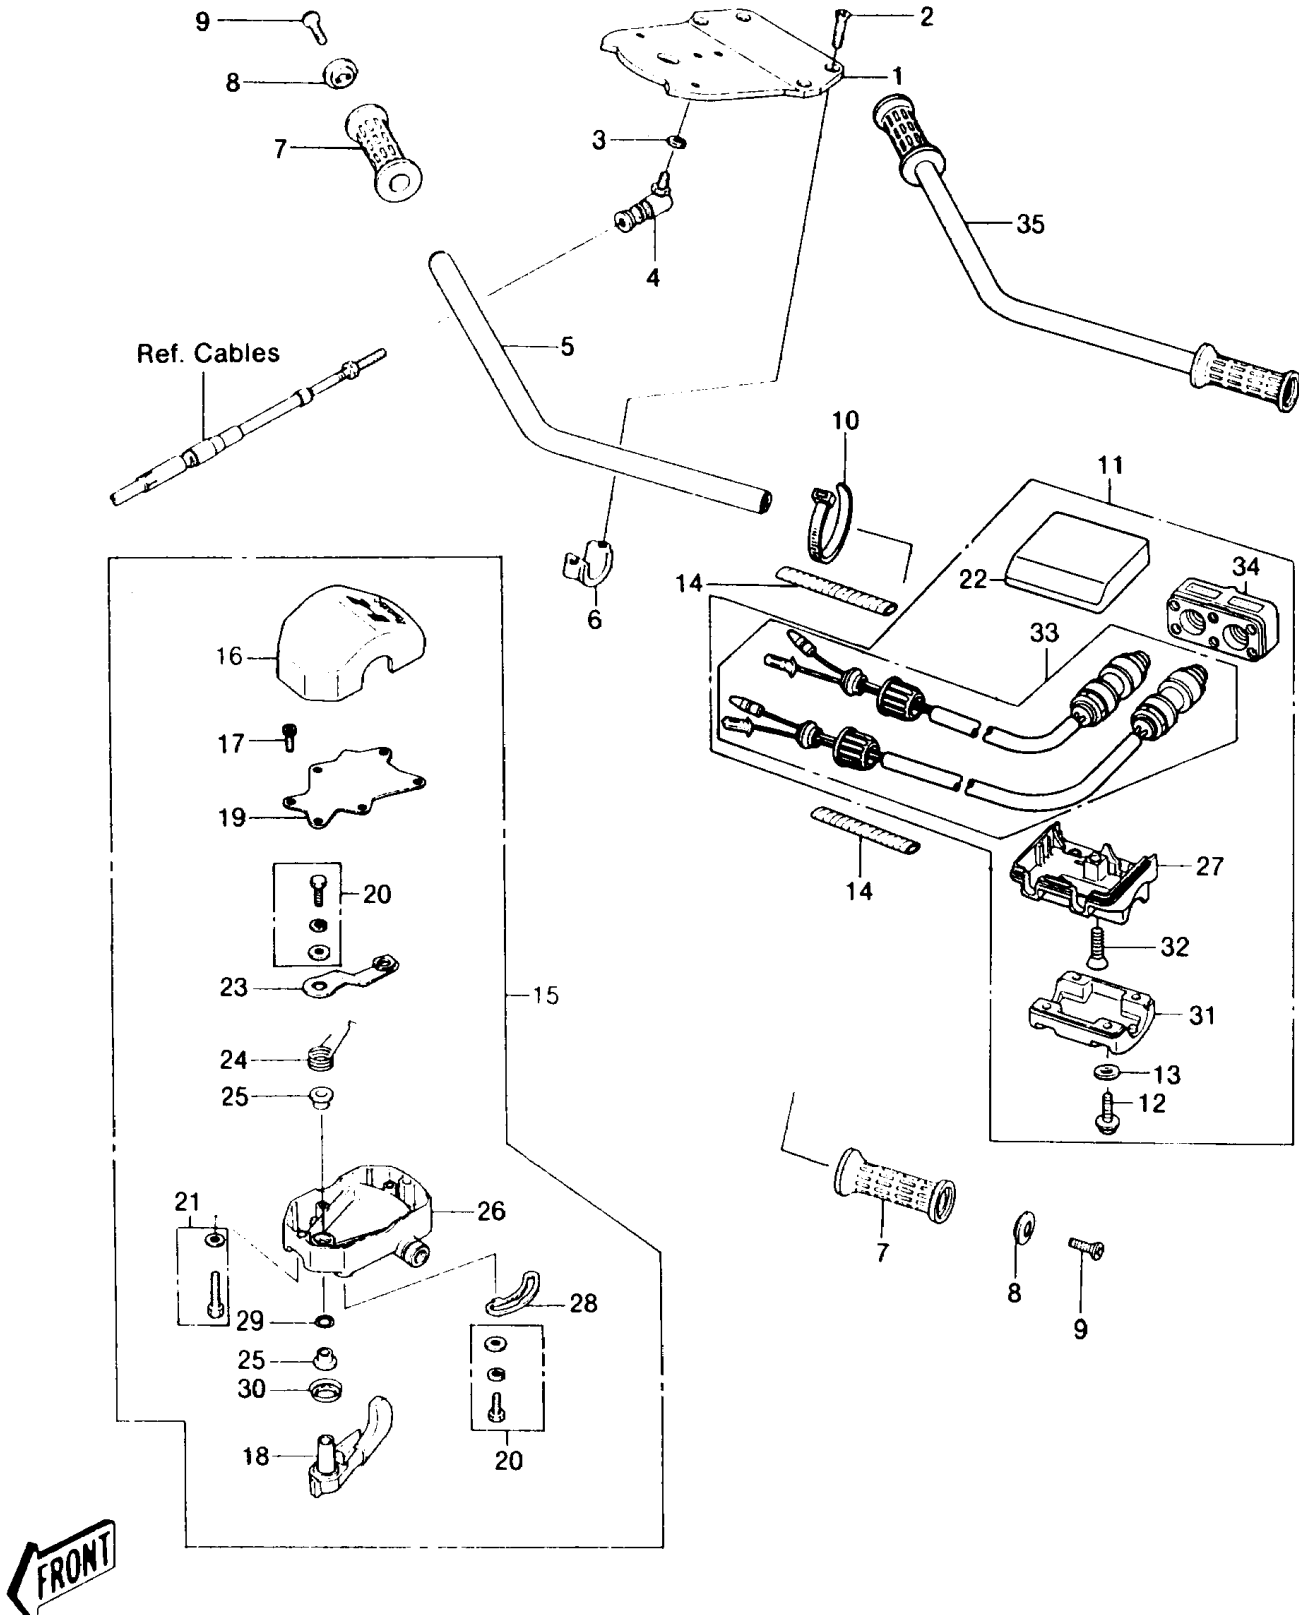

1989 JS440 PARTS DIAGRAM

Handlebar

1989 JS440 PARTS LIST

Handlebar

ITEM NAME	PART NUMBER	QUANTITY
BAND,L=149 (Ref # 10)	92072-031	1
SWITCH-ASSY (Ref # 11)	27004-3002	1
SCREW-PAN-CROS,5X20 (Ref # 12)	220R0520	1
W-PLAIN-S,5MM (Ref # 13)	410S0500	1
TUBE, SPIRAL (Ref # 14)	92059-3010	1
LEVER-ASSY-THROTTLE (Ref # 15)	39074-3711	1
HOUSING-CONTROL,UPP (Ref # 16)	39063-3703	1
BOLT, SOCKET,3X10 (Ref # 17)	92002-3751	1
LEVER-THROTTLE (Ref # 18)	39075-3704	1
COVER,THROTTLE LEVER (Ref # 19)	14024-3701	1
BOLT-WSP,5X12 (Ref # 20)	157R0512	1
BOLT-WP,5X25 (Ref # 21)	156R0525	1
CASE,UPP,SWITCH (Ref # 22)	32099-3726	1
ARM,THROTTLE LEVER (Ref # 23)	21083-3701	1
SPRING,THROTTLE LEVER RETURN (Ref # 24)	92081-3702	1
COLLAR,THROTTLE LEVER (Ref # 25)	92027-3704	1
HOUSING-CONTROL,LWR (Ref # 26)	39063-3707	1
CASE,LWR,SWITCH (Ref # 27)	32099-3725	1
STOPPER (Ref # 28)	32085-3709	1
O RING,8MM (Ref # 29)	670B1508	1
PACKING,THROTTLE LEVER (Ref # 30)	43049-3701	1
HOLDER,SWITCH (Ref # 31)	13091-3726	1
SCREW-CSK-CROS,6X25 (Ref # 32)	221R0625	1
SWITCH,STOP&START (Ref # 33)	27010-3708	1
CASE,FR,SWITCH (Ref # 34)	32099-3724	1
PLATE,HANDLEBAR (Ref # 1)	13169-3004	1
SCREW,8X22 (Ref # 2)	92009-3701	1
WASHER-SPRING,6MM (Ref # 3)	461S0600	1
JOINT-BALL (Ref # 4)	59266-3701	1

1989 JS440 PARTS LIST

Handlebar

ITEM NAME	PART NUMBER	QUANTITY
HANDLE (Ref # 5)	46003-3703	1
CLAMP,HANDLEBAR (Ref # 6)	92037-503	1
GRIP,HANDLEBAR (Ref # 7A)	46075-3713	1
STOPPER (Ref # 8)	32085-3705	1
SCREW,6X16 (Ref # 9)	92009-3703	1