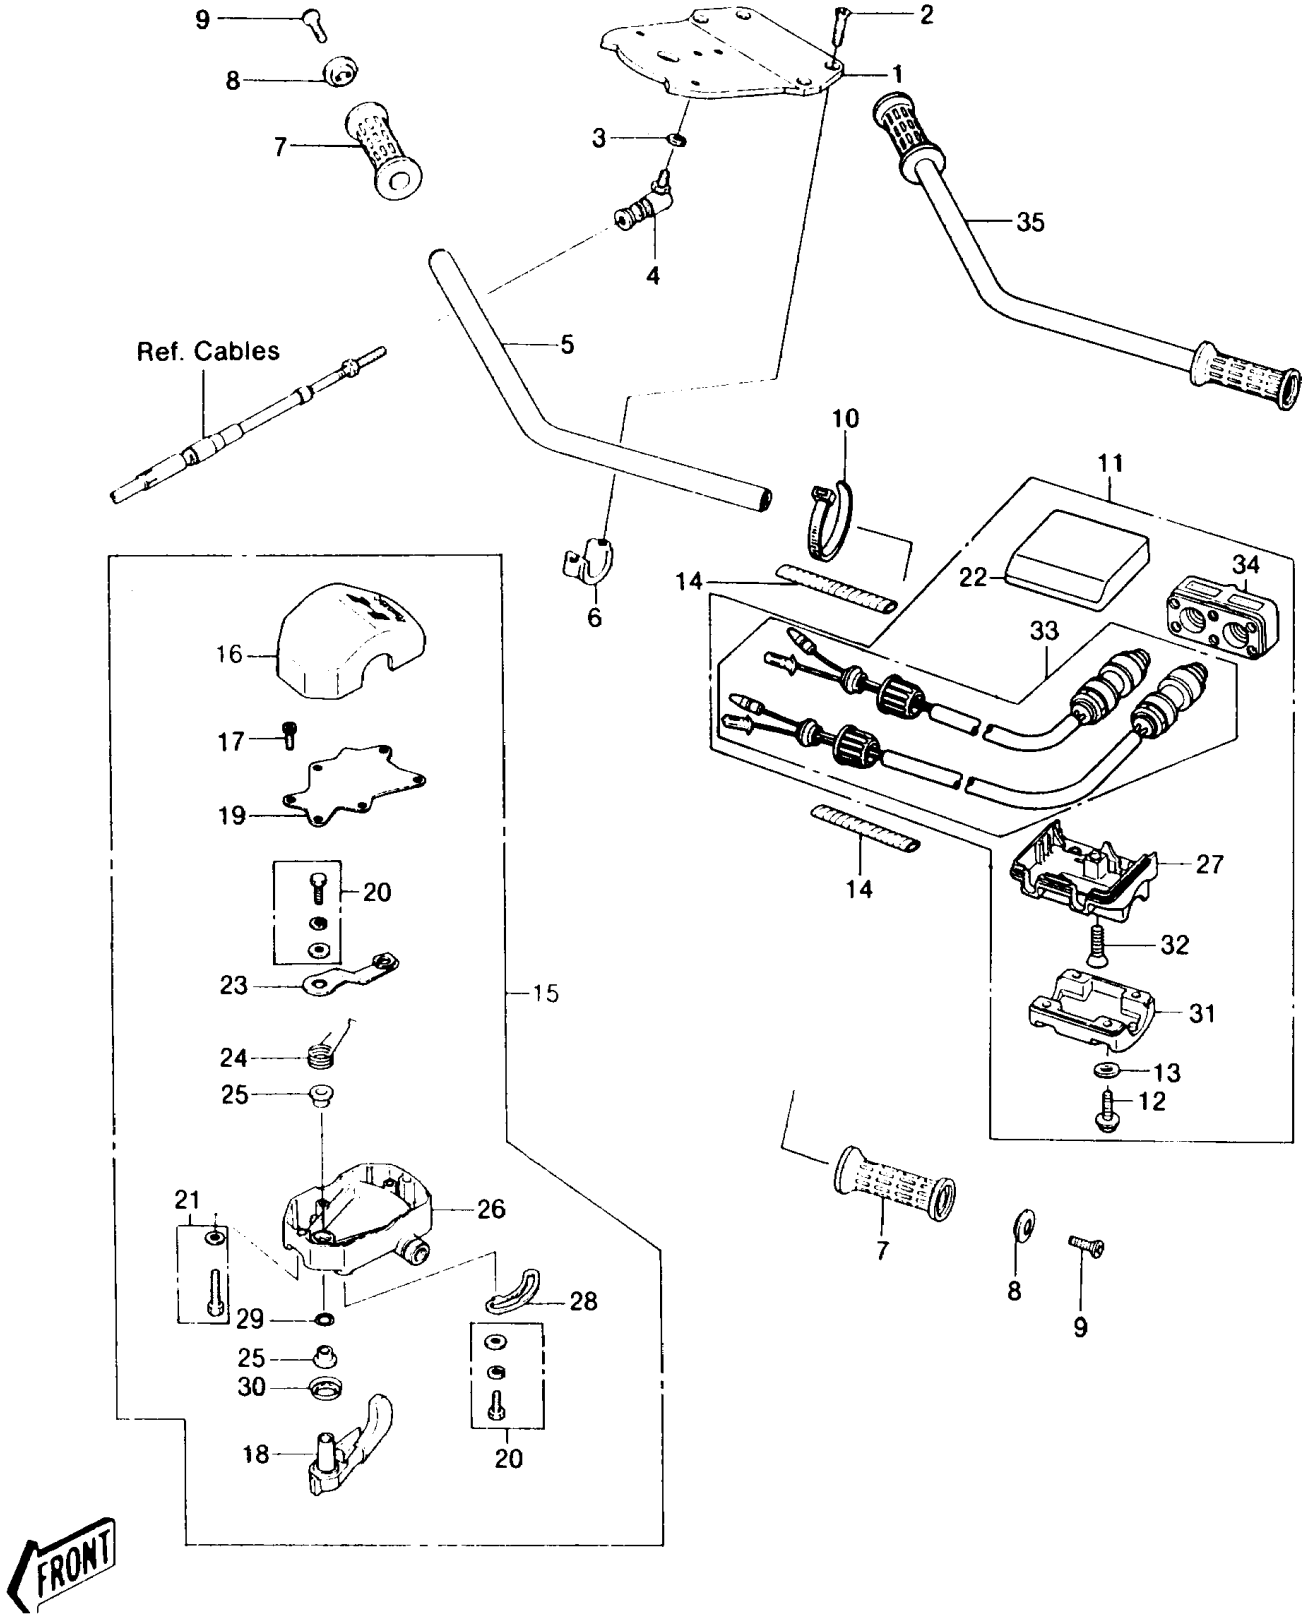

# 1987 JS440 PARTS DIAGRAM

# 1987 JS440 PARTS LIST

## Handlebar

ITEM NAME	PART NUMBER	QUANTITY
BAND,L=149 (Ref # 10)	92072-031	1
SWITCH-ASSY (Ref # 11)	27004-3002	1
SCREW-PAN-CROS,5X20 (Ref # 12)	220R0520	4
W-PLAIN-S,5MM (Ref # 13)	410S0500	4
TUBE,SPIRAL (Ref # 14)	92059-3010	2
LEVER-ASSY-THROTTLE (Ref # 15)	39074-3711	1
HOUSING-CONTROL,UPP (Ref # 16)	39063-3703	1
BOLT,SOCKET,3X10 (Ref # 17)	92002-3751	6
LEVER-THROTTLE (Ref # 18)	39075-3704	1
COVER,THROTTLE LEVER (Ref # 19)	14024-3701	1
BOLT-WSP,5X12 (Ref # 20)	157R0512	2
BOLT-WP,5X25 (Ref # 21)	156R0525	2
CASE,UPP,SWITCH (Ref # 22)	32099-3726	1
ARM,THROTTLE LEVER (Ref # 23)	21083-3701	1
SPRING,THROTTLE LEVER RETURN (Ref # 24)	92081-3702	1
COLLAR,THROTTLE LEVER (Ref # 25)	92027-3704	2
HOUSING-CONTROL,LWR (Ref # 26)	39063-3707	1
CASE,LWR,SWITCH (Ref # 27)	32099-3725	1
STOPPER (Ref # 28)	32085-3709	1
O RING,8MM (Ref # 29)	670B1508	1
PACKING,THROTTLE LEVER (Ref # 30)	43049-3701	1
HOLDER,SWITCH (Ref # 31)	13091-3726	1
SCREW-CSK-CROS,6X25 (Ref # 32)	221R0625	1
SWITCH,STOP&START (Ref # 33)	27010-3708	1
CASE,FR,SWITCH (Ref # 34)	32099-3724	1
PLATE,HANDLEBAR (Ref # 1)	13169-3004	1
SCREW,8X22 (Ref # 2)	92009-3701	4
WASHER-SPRING,6MM (Ref # 3)	461S0600	1
JOINT-BALL (Ref # 4)	59266-3701	1

## Handlebar

<b>ITEM NAME</b>	<b>PART NUMBER</b>	<b>QUANTITY</b>
HANDLE (Ref # 5)	46003-3703	1
CLAMP,HANDLEBAR (Ref # 6)	92037-503	2
GRIP,HANDLEBAR (Ref # 7)	46075-3709	2
STOPPER (Ref # 8)	32085-3705	2
SCREW,6X16 (Ref # 9)	92009-3703	2