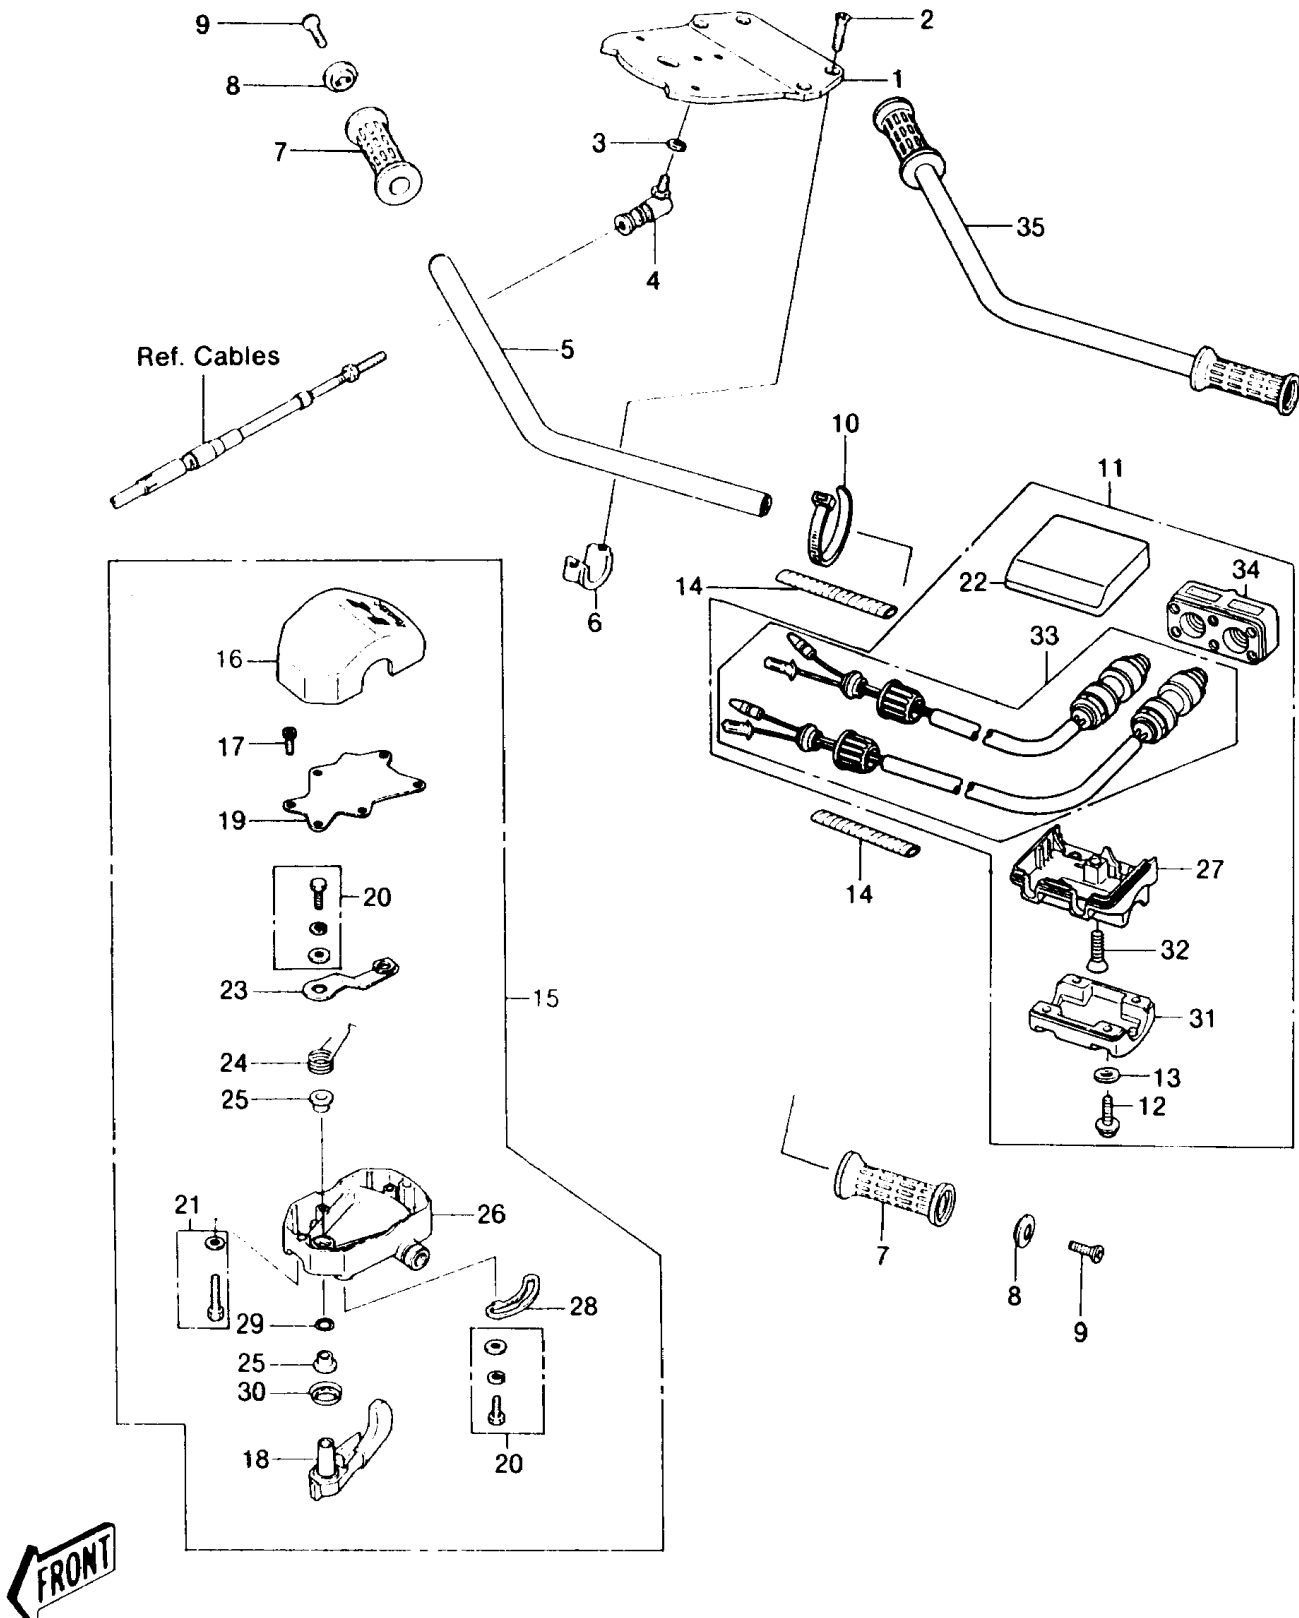

1987 JS440 PARTS DIAGRAM

Handlebar

1987 JS440 PARTS LIST

Handlebar

ITEM NAME	PART NUMBER	QUANTITY
BAND,L=149 (Ref # 10)	92072-031	1
SWITCH-ASSY (Ref # 11)	27004-3002	1
SCREW-PAN-CROS,5X20 (Ref # 12)	220R0520	4
W-PLAIN-S,5MM (Ref # 13)	410S0500	4
TUBE,SPIRAL (Ref # 14)	92059-3010	2
LEVER-ASSY-THROTTLE (Ref # 15)	39074-3711	1
HOUSING-CONTROL,UPP (Ref # 16)	39063-3703	1
BOLT,SOCKET,3X10 (Ref # 17)	92002-3751	6
LEVER-THROTTLE (Ref # 18)	39075-3704	1
COVER,THROTTLE LEVER (Ref # 19)	14024-3701	1
BOLT-WSP,5X12 (Ref # 20)	157R0512	2
BOLT-WP,5X25 (Ref # 21)	156R0525	2
CASE,UPP,SWITCH (Ref # 22)	32099-3726	1
ARM,THROTTLE LEVER (Ref # 23)	21083-3701	1
SPRING,THROTTLE LEVER RETURN (Ref # 24)	92081-3702	1
COLLAR,THROTTLE LEVER (Ref # 25)	92027-3704	2
HOUSING-CONTROL,LWR (Ref # 26)	39063-3707	1
CASE,LWR,SWITCH (Ref # 27)	32099-3725	1
STOPPER (Ref # 28)	32085-3709	1
O RING,8MM (Ref # 29)	670B1508	1
PACKING,THROTTLE LEVER (Ref # 30)	43049-3701	1
HOLDER,SWITCH (Ref # 31)	13091-3726	1
SCREW-CSK-CROS,6X25 (Ref # 32)	221R0625	1
SWITCH,STOP&START (Ref # 33)	27010-3708	1
CASE,FR,SWITCH (Ref # 34)	32099-3724	1
PLATE,HANDLEBAR (Ref # 1)	13169-3004	1
SCREW,8X22 (Ref # 2)	92009-3701	4
WASHER-SPRING,6MM (Ref # 3)	461S0600	1
JOINT-BALL (Ref # 4)	59266-3701	1

1987 JS440 PARTS LIST

Handlebar

ITEM NAME	PART NUMBER	QUANTITY
HANDLE (Ref # 5)	46003-3703	1
CLAMP,HANDLEBAR (Ref # 6)	92037-503	2
GRIP,HANDLEBAR (Ref # 7)	46075-3709	2
STOPPER (Ref # 8)	32085-3705	2
SCREW,6X16 (Ref # 9)	92009-3703	2