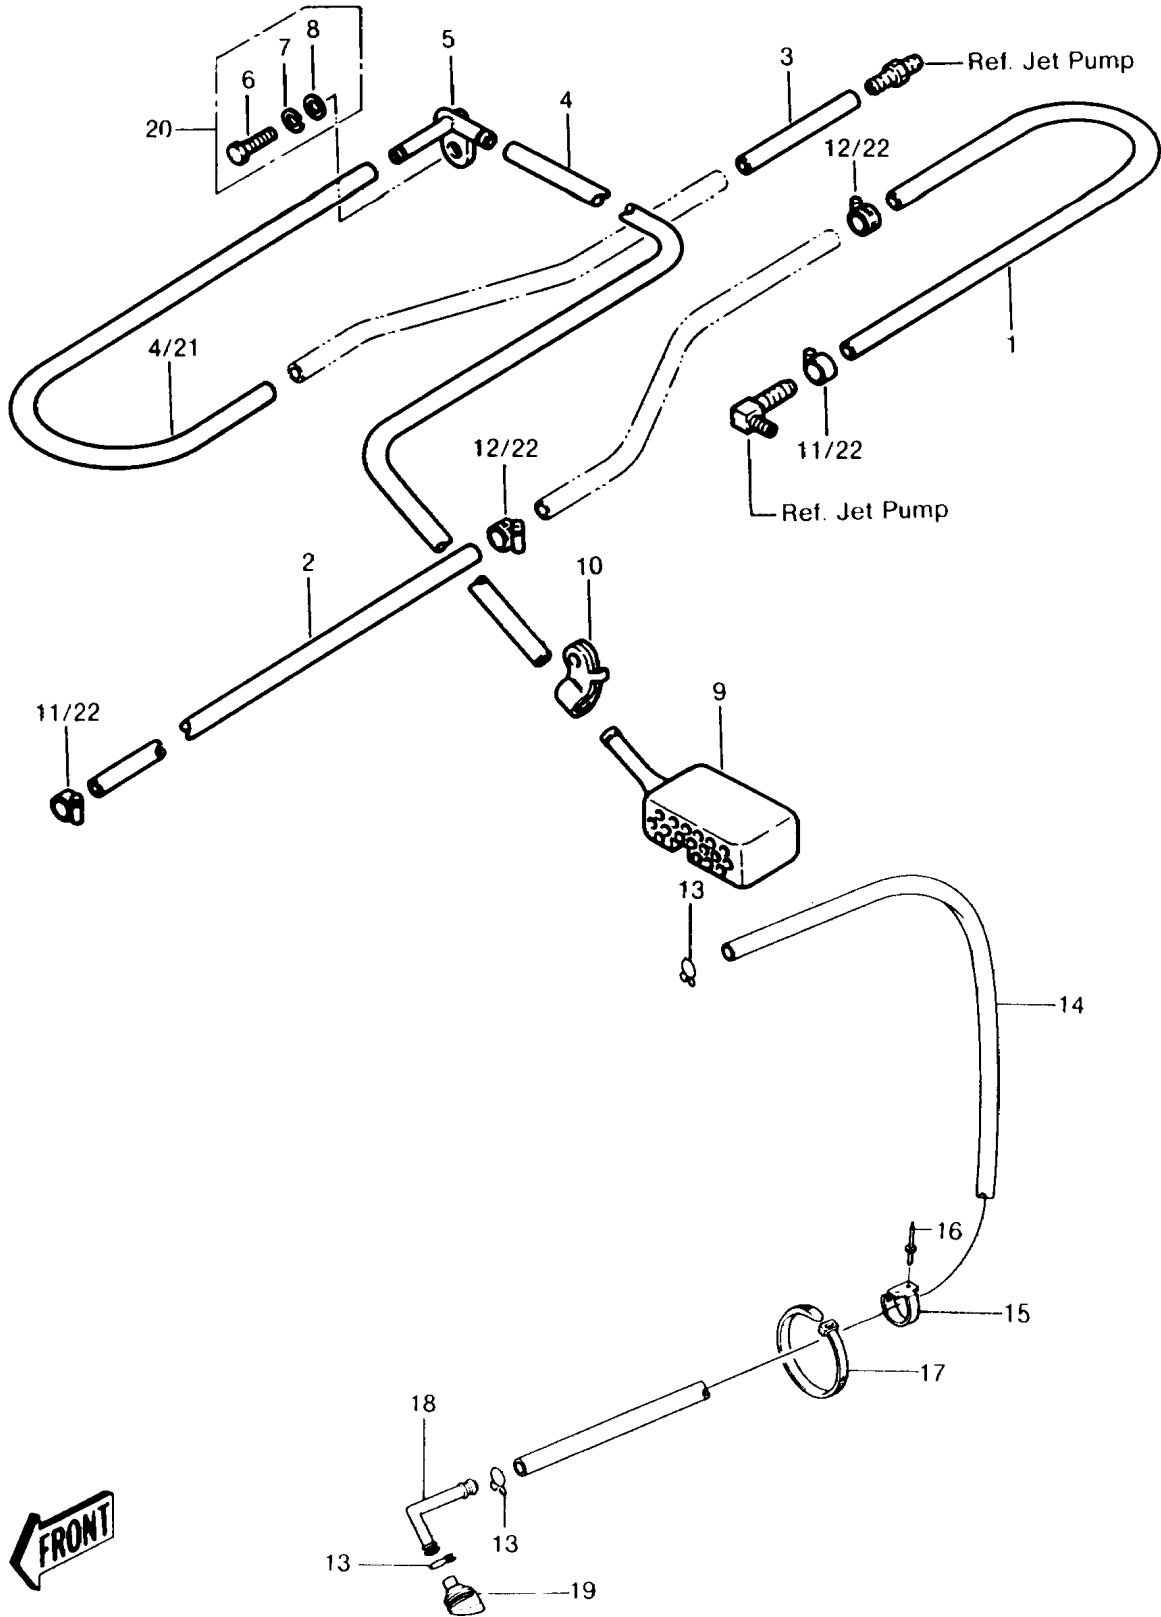

1990 JS440 PARTS DIAGRAM

COOLING/BILGE

1990 JS440 PARTS LIST

COOLING/BILGE

ITEM NAME	PART NUMBER	QUANTITY
CLAMP (Ref # 10A)	92170-3704	1
CLAMP,11MM (Ref # 13)	92037-3723	3
TUBE,5.8X10.8X650 (Ref # 14)	92059-3759	1
CLAMP,TUBE (Ref # 15)	92037-3005	2
RIVET (Ref # 16)	92039-3702	4
BAND,L=149 (Ref # 17)	92072-031	2
JOINT (Ref # 18)	59071-3706	1
GROMMET (Ref # 19)	92071-3732	1
BOLT-WSP-SMALL,8X25 (Ref # 20)	155R0825	1
TUBE (Ref # 21)	92190-3713	1
CLAMP (Ref # 22)	92170-3718	4
TUBE,9X360 (Ref # 1)	92059-503	1
TUBE,9X280 (Ref # 2)	92059-535	1
TUBE,HULL-PUMP (Ref # 3A)	92190-3711	1
TUBE,15.5X21.5X490 (Ref # 4A)	92059-3889	1
BREATHER,BILGE (Ref # 5A)	14069-3705	1
FILTER,BILGE (Ref # 9A)	14043-3703	1