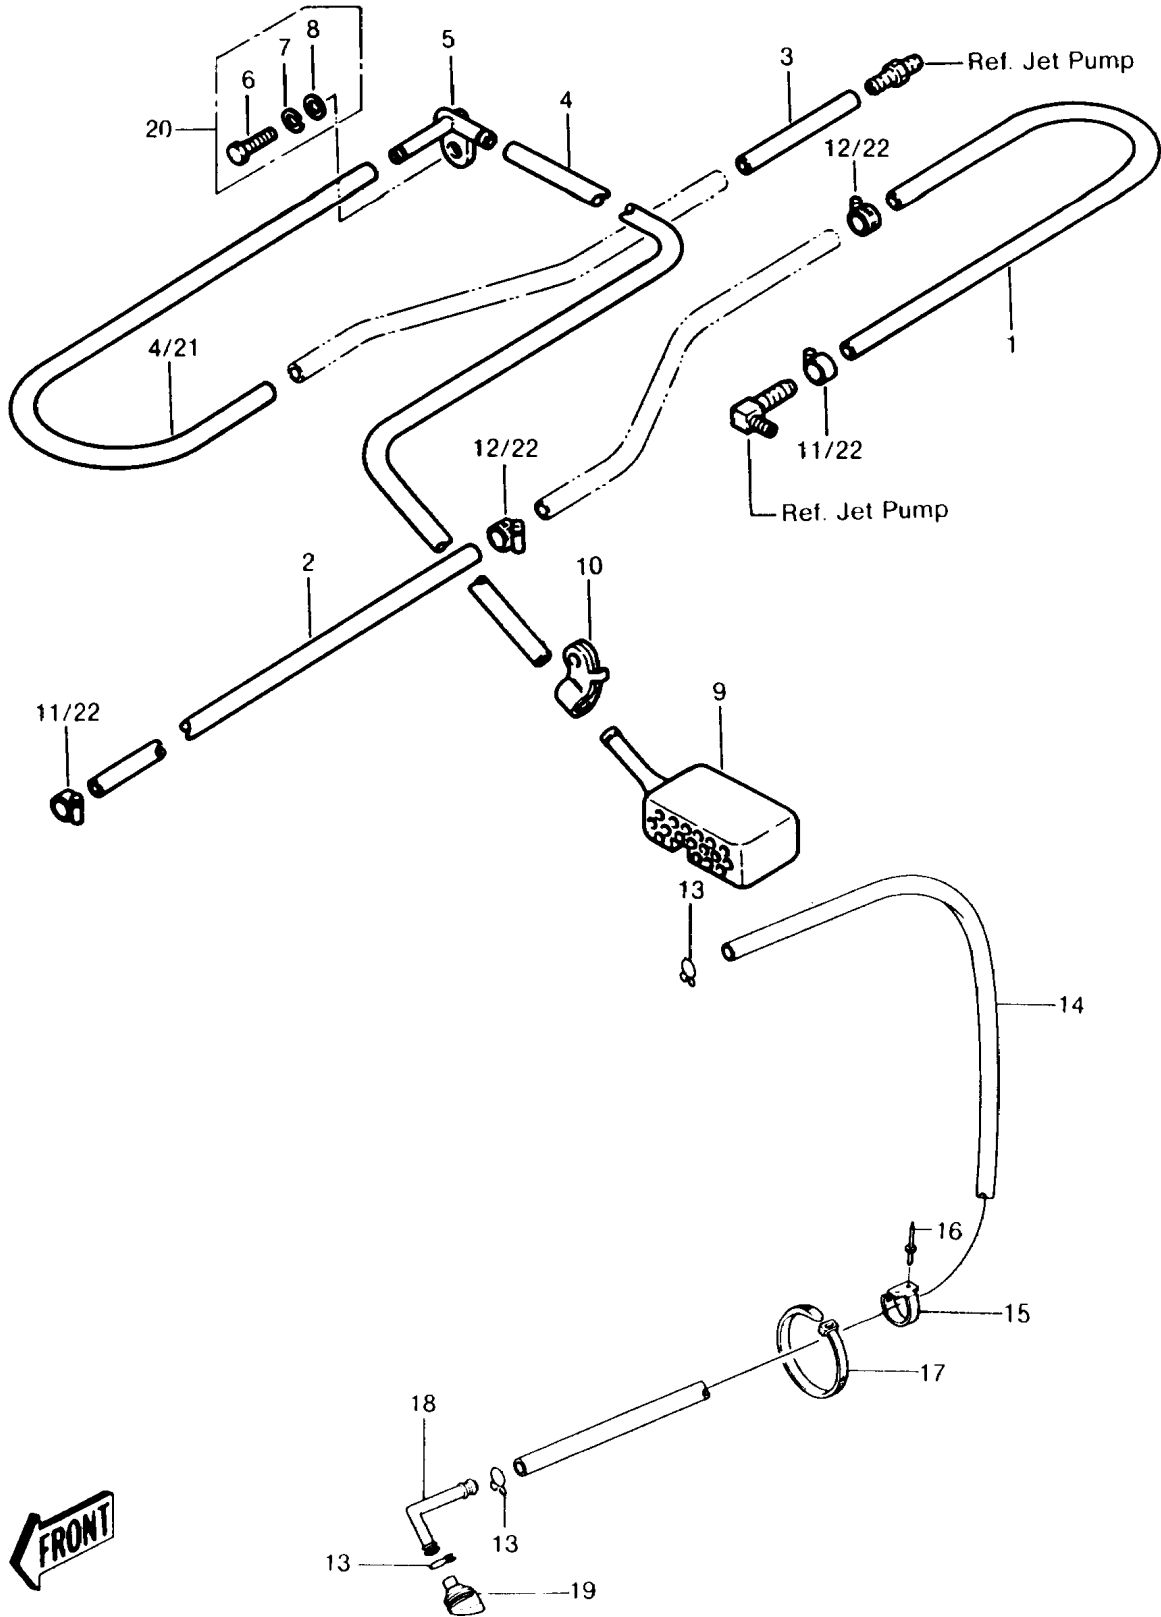

## 1989 JS440 PARTS DIAGRAM

COOLING/BILGE

## 1989 JS440 PARTS LIST

COOLING/BILGE

ITEM NAME	PART NUMBER	QUANTITY
CLAMP (Ref # 10)	92037-537	1
CLAMP (Ref # 11)	92037-504	2
BOLT-WSP-SMALL,8X25 (Ref # 20)	155R0825	1
TUBE,9X360 (Ref # 1)	92059-503	1
TUBE,9X280 (Ref # 2)	92059-535	2
TUBE,9X90 (Ref # 3)	92059-557	1
BREATHER,BILGE (Ref # 5)	14069-3001	1
FILTER,BILGE (Ref # 9)	59236-504	1