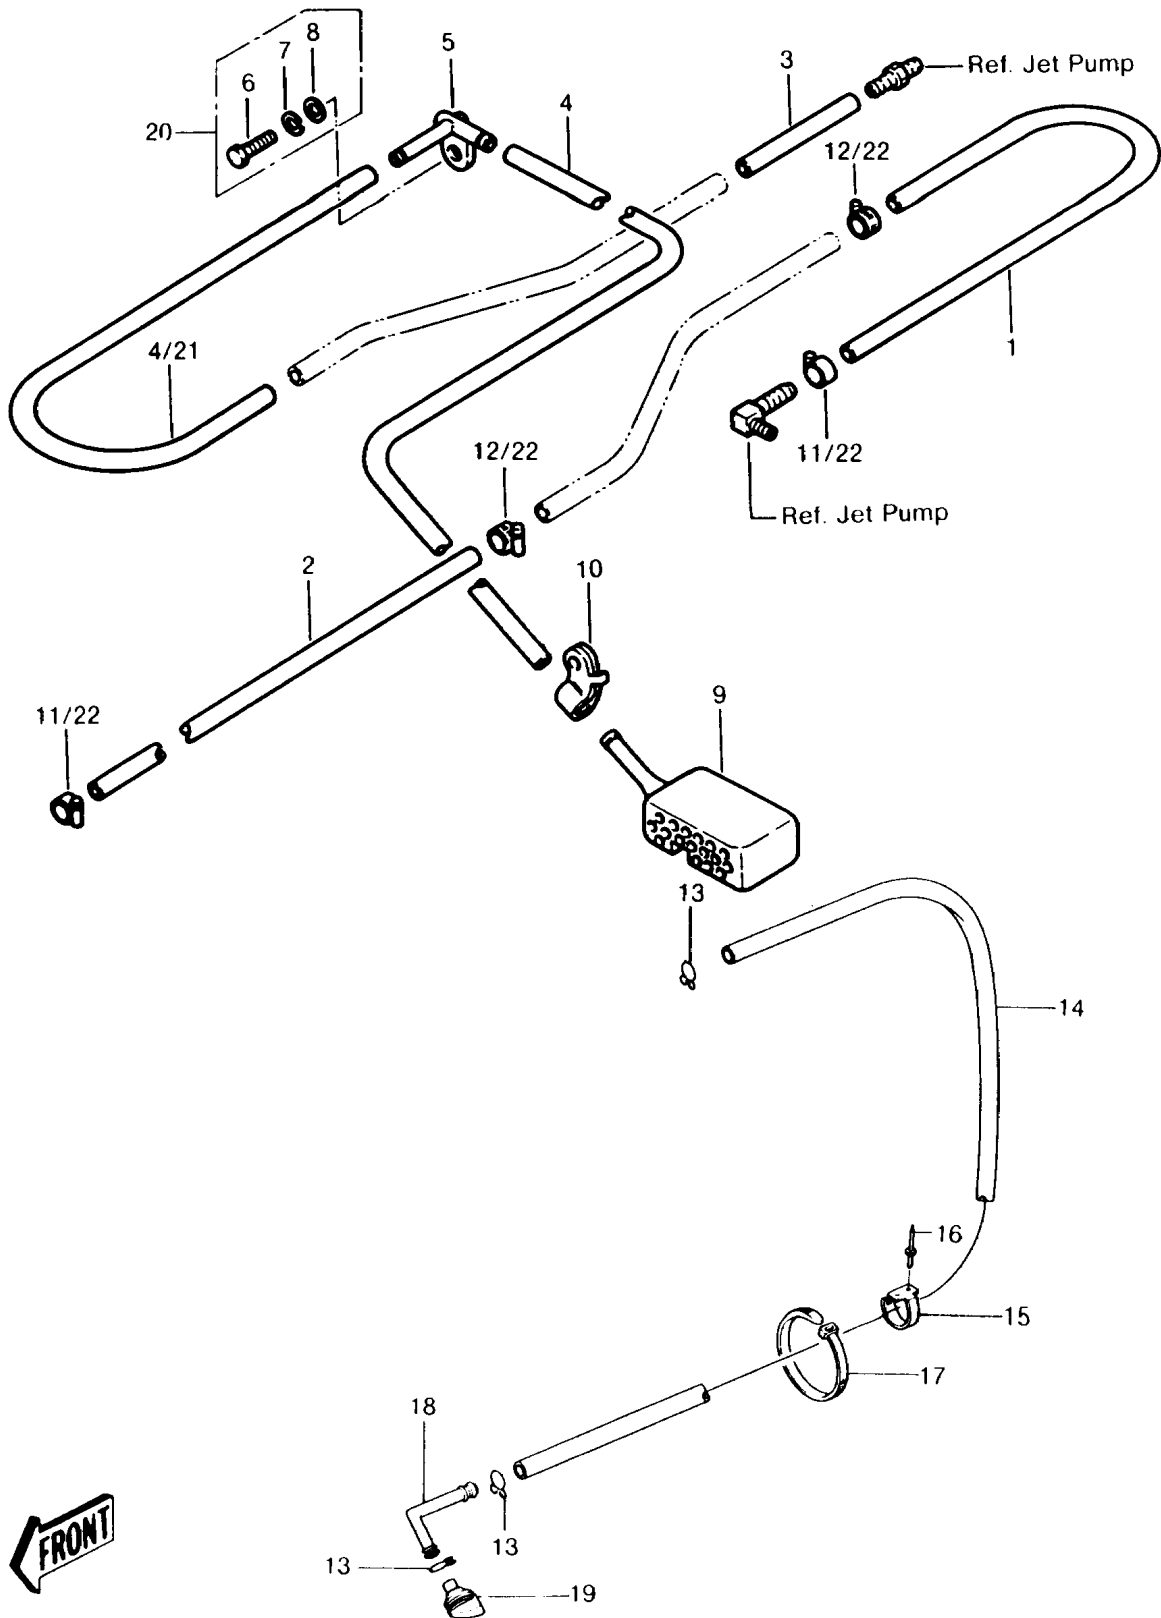

# 1987 JS440 PARTS DIAGRAM

COOLING/BILGE

# 1987 JS440 PARTS LIST

## COOLING/BILGE

ITEM NAME	PART NUMBER	QUANTITY
CLAMP (Ref # 10)	92037-537	1
CLAMP (Ref # 11)	92037-504	2
CLAMP (Ref # 12)	92037-504	2
TUBE,9X360 (Ref # 1)	92059-503	1
TUBE,9X280 (Ref # 2)	92059-535	1
TUBE,9X90 (Ref # 3)	92059-557	1
TUBE,9X280 (Ref # 4)	92059-535	2
BREATHER,BILGE (Ref # 5)	14069-3001	1
BOLT,8X25 (Ref # 6)	110R0825	1
WASHER-SPRING,8MM (Ref # 7)	461S0800	1
WASHER,PLAIN (Ref # 8)	92022-3026	1
FILTER,BILGE (Ref # 9)	59236-504	1