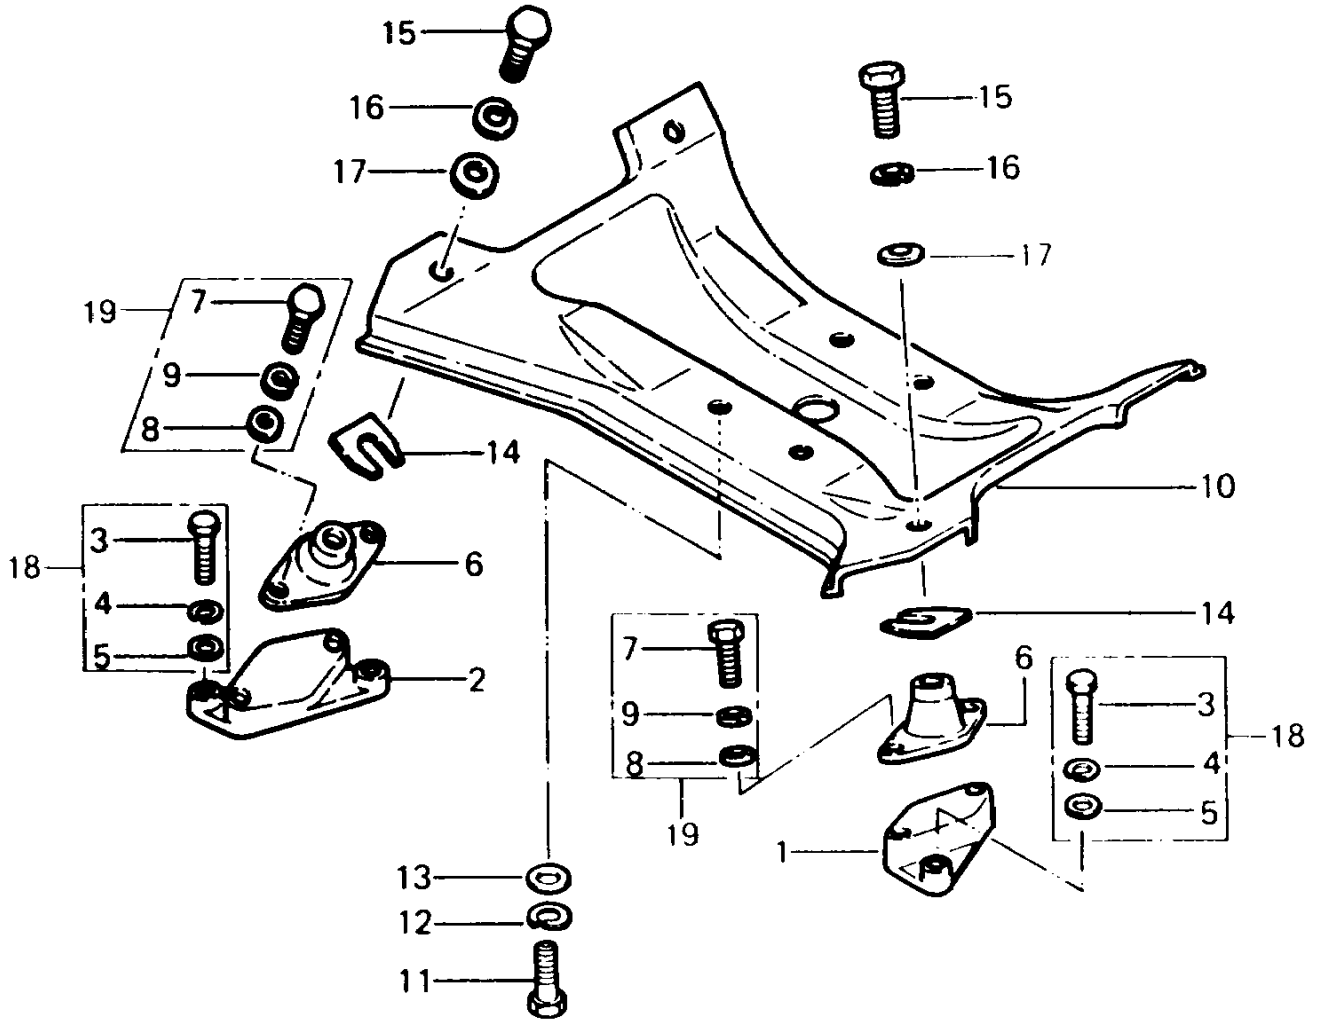

1989 JS440 PARTS DIAGRAM

ENGINE MOUNT

1989 JS440 PARTS LIST

ENGINE MOUNT

ITEM NAME	PART NUMBER	QUANTITY
MOUNT-ENGINE (Ref # 10)	59181-509-9G	1
BOLT,1/2"X31 (Ref # 11)	92003-533	1
WASHER-SPRING,14MM (Ref # 12)	461S1400	1
WASHER-PLAIN,14MM (Ref # 13)	411S1400	1
SHIM,T=0.5MM (Ref # 14A)	92025-3702	1
SHIM,T=1.0MM (Ref # 14B)	92025-3703	1
SHIM,T=1.5MM (Ref # 14C)	92025-3704	1
SHIM,T=0.3MM (Ref # 14)	92025-3701	1
BOLT,10X25 (Ref # 15)	110R1025	1
WASHER-SPRING,10MM (Ref # 16)	461S1000	1
WASHER,32X10.5X4 (Ref # 17)	92022-3023	1
BOLT-WSP-SMALL,8X20 (Ref # 18)	155R0820	1
BOLT,8X20 (Ref # 19)	92150-3713	1
BRACKET,ENGINE MOUNT (Ref # 1)	59016-532	1
BRACKET,ENGINE MOUNT (Ref # 2)	59016-533	1
DAMPER,ENGINE (Ref # 6)	92075-3006	1