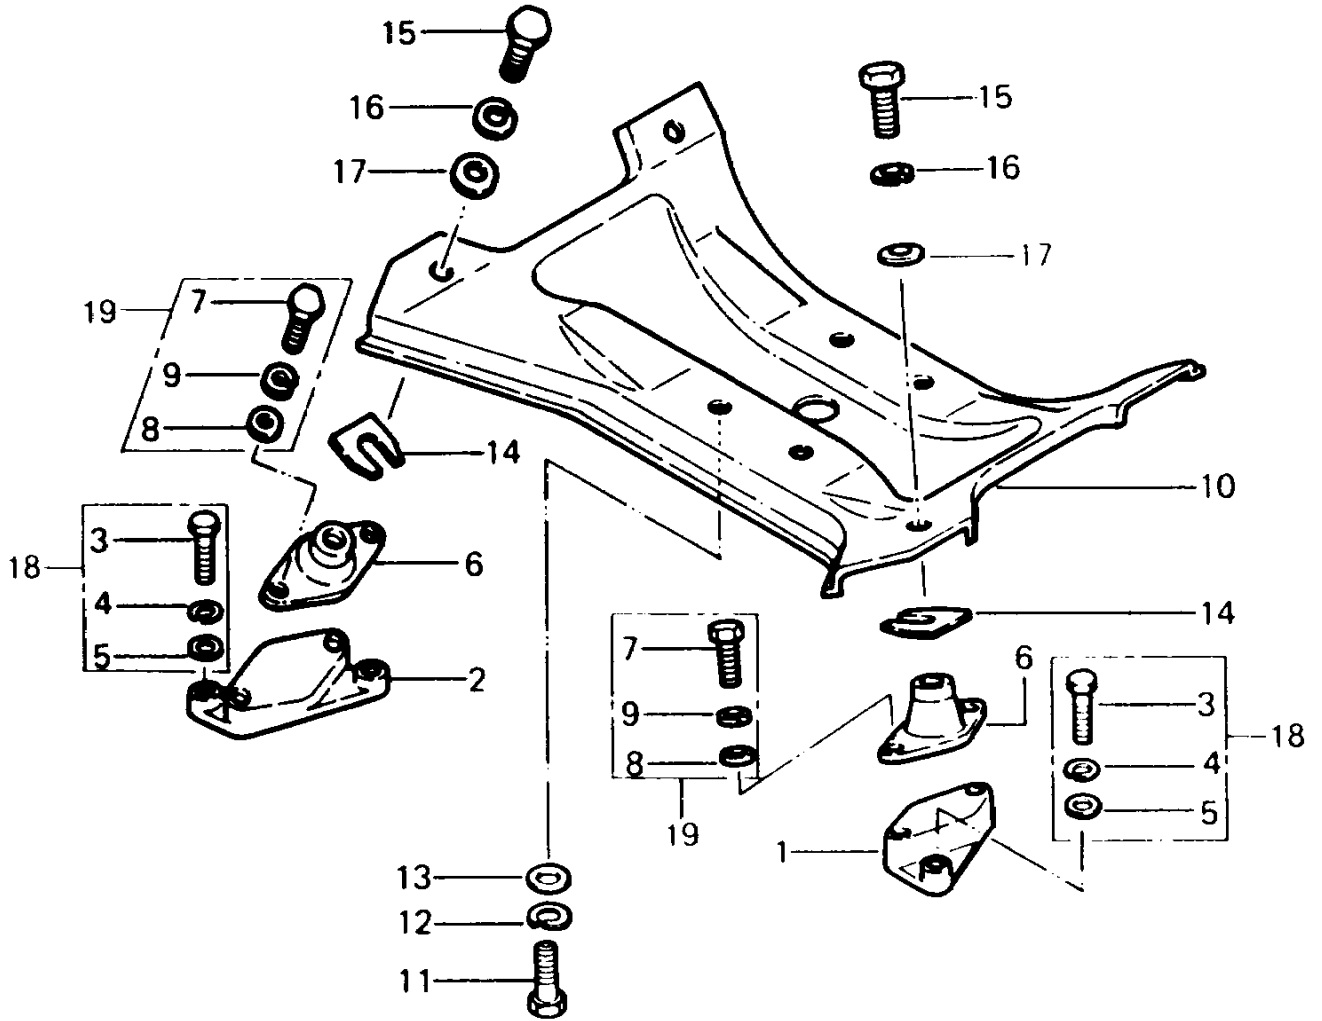

1989 JS440 PARTS DIAGRAM

ENGINE MOUNT

1989 JS440 PARTS LIST

ENGINE MOUNT

ITEM NAME	PART NUMBER	QUANTITY
MOUNT-ENGINE (Ref # 10)	59181-509-9G	1
BOLT,1/2"X31 (Ref # 11)	92003-533	4
WASHER-SPRING,14MM (Ref # 12)	461S1400	4
WASHER-PLAIN,14MM (Ref # 13)	411S1400	4
SHIM,T=0.5MM (Ref # 14A)	92025-3702	AR
SHIM,T=1.0MM (Ref # 14B)	92025-3703	AR
SHIM,T=1.5MM (Ref # 14C)	92025-3704	AR
SHIM,T=0.3MM (Ref # 14)	92025-3701	AR
BOLT,10X25 (Ref # 15)	110R1025	4
WASHER-SPRING,10MM (Ref # 16)	461S1000	4
WASHER,32X10.5X4 (Ref # 17)	92022-3023	4
BOLT-WSP-SMALL,8X20 (Ref # 18)	155R0820	8
BOLT,8X20 (Ref # 19)	92150-3713	8
BRACKET,ENGINE MOUNT (Ref # 1)	59016-532	2
BRACKET,ENGINE MOUNT (Ref # 2)	59016-533	2
DAMPER,ENGINE (Ref # 6)	92075-3006	4