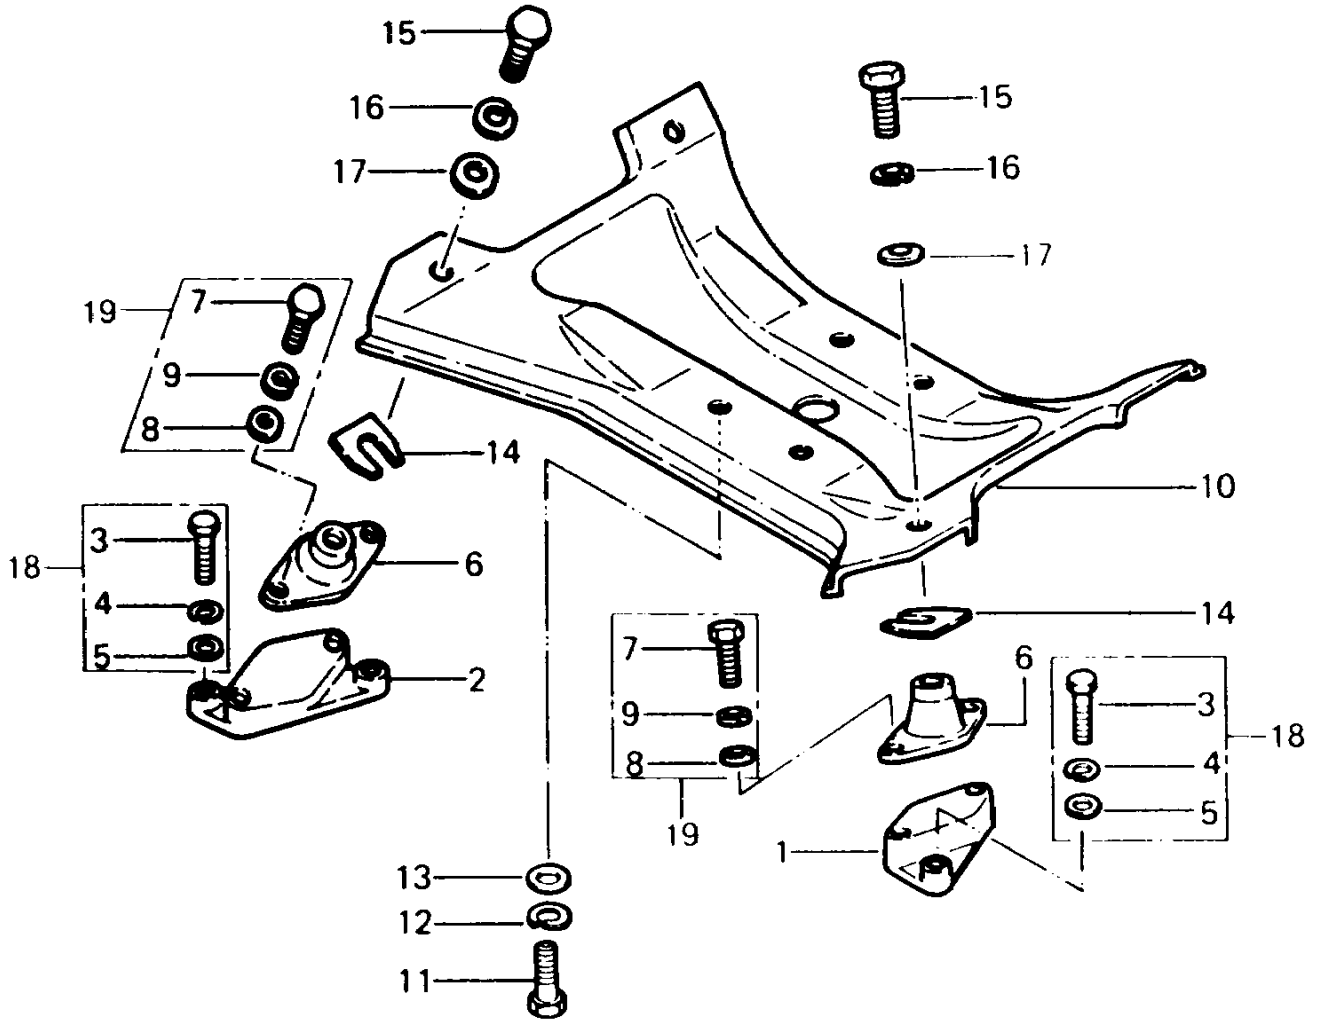

# 1987 JS440 PARTS DIAGRAM

## ENGINE MOUNT

# 1987 JS440 PARTS LIST

## ENGINE MOUNT

ITEM NAME	PART NUMBER	QUANTITY
MOUNT-ENGINE (Ref # 10)	59181-509-9G	1
BOLT,1/2"X31 (Ref # 11)	92003-533	4
WASHER-SPRING,14MM (Ref # 12)	461S1400	4
WASHER-PLAIN,14MM (Ref # 13)	411S1400	4
SHIM,T=0.5MM (Ref # 14A)	92025-3702	AR
SHIM,T=1.0MM (Ref # 14B)	92025-3703	AR
SHIM,T=1.5MM (Ref # 14C)	92025-3704	AR
SHIM,T=0.3MM (Ref # 14)	92025-3701	AR
BOLT,10X25 (Ref # 15)	110R1025	4
WASHER-SPRING,10MM (Ref # 16)	461S1000	4
WASHER,32X10.5X4 (Ref # 17)	92022-3023	4
BRACKET,ENGINE MOUNT (Ref # 1)	59016-532	2
BRACKET,ENGINE MOUNT (Ref # 2)	59016-533	2
BOLT,8X20 (Ref # 3)	110R0820	8
WASHER-SPRING,8MM (Ref # 4)	461S0800	8
WASHER-PLAIN,8MM (Ref # 5)	411S0800	8
DAMPER,ENGINE (Ref # 6)	92075-3006	4
BOLT,8X20 (Ref # 7)	110R0820	8
WASHER-PLAIN,8MM (Ref # 8)	411S0800	8
WASHER-SPRING,8MM (Ref # 9)	461S0800	8