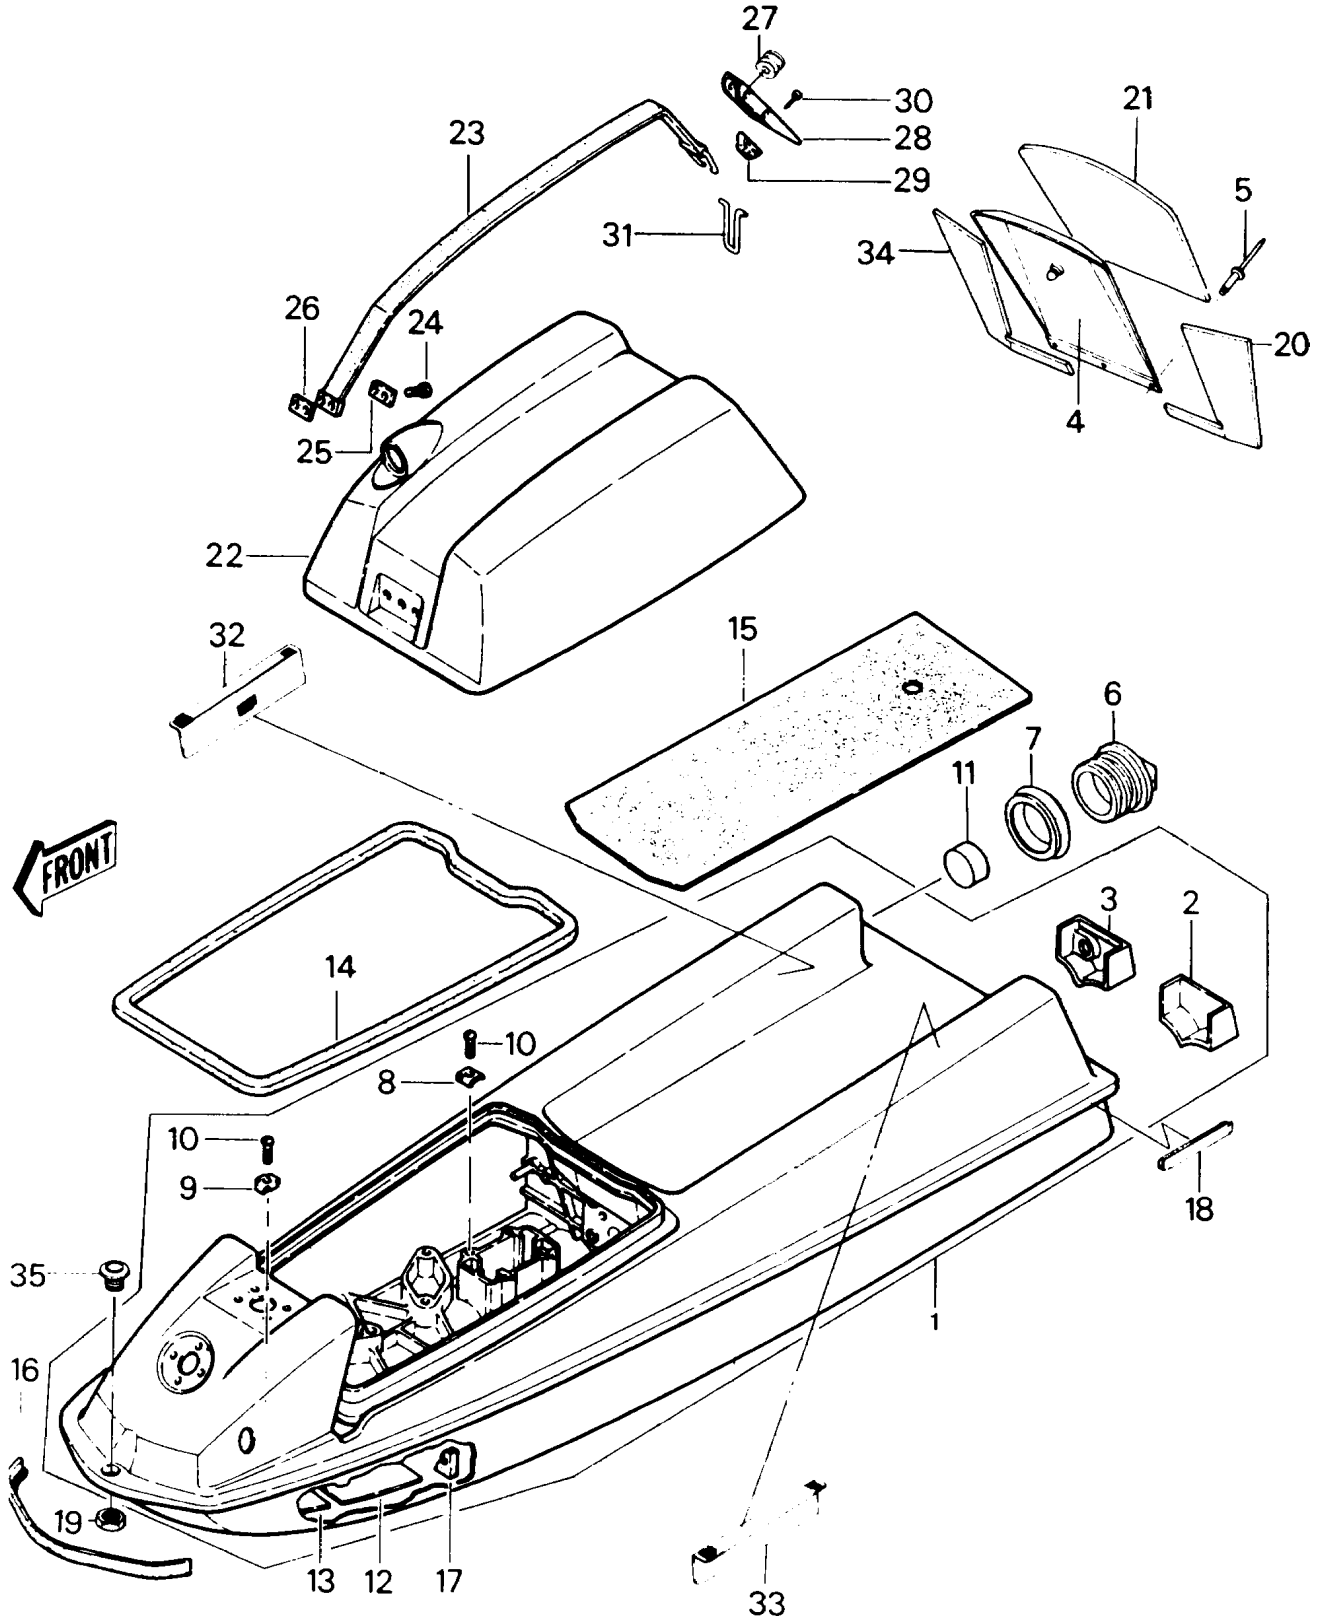

1990 JS440 PARTS DIAGRAM

Hull/Engine Hood(JS440-A14)

1990 JS440 PARTS LIST

Hull/Engine Hood(JS440-A14)

ITEM NAME	PART NUMBER	QUANTITY
SCREW,TAPPING (Ref # 10)	92011-561	9
DAMPER,69X16T (Ref # 11)	92075-3710	1
DAMPER,FUEL TANK (Ref # 12)	92075-521	2
DAMPER,MUFFLER (Ref # 13)	92075-522	2
GASKET,ENGINE HOOD (Ref # 14)	92065-539	1
MAT (Ref # 15)	59131-502	1
BUMPER (Ref # 16)	59201-3691	1
DETENT (Ref # 17)	59346-504	3
GRIP,HULL (Ref # 18)	46075-3701	2
NUT (Ref # 19)	92015-3779	2
MAT,DASHBOARD,LH (Ref # 20)	53004-3727	1
MAT,DASHBOARD COVER (Ref # 21)	53004-3725	1
HOOD-COMP-ENGINE,JET WHITE (Ref # 22)	59456-3719-8C	1
BAND,HOOD (Ref # 23)	92072-3746	1
BOLT,6X30 (Ref # 24)	92001-3022	2
WASHER,BAND (Ref # 25)	92022-509	1
BRACKET,PLATE (Ref # 26)	59086-501	1
GROMMET (Ref # 27)	92071-056	1
LEVER (Ref # 28)	13168-3701	1
DETENT (Ref # 29)	59346-503	1
SCREW (Ref # 30)	92011-562	1
HINGE (Ref # 31)	53009-503	1
MAT,DECK FIN,RH (Ref # 32)	53004-3723	1
MAT,DECK FIN,LH (Ref # 33)	53004-3724	1
MAT,DASHBOARD,RH (Ref # 34)	53004-3726	1
BUSHING (Ref # 35)	92028-3734	2
HULL-COMP,JET WHITE (Ref # 1)	59426-5509-8C	1
HULL,LH,EXTENSION,JET WHITE (Ref # 2)	59251-3006-8C	1
HULL,RH,EXTENSION,JET WHITE (Ref # 3)	59251-3713-8C	1

1990 JS440 PARTS LIST

Hull/Engine Hood(JS440-A14)

ITEM NAME	PART NUMBER	QUANTITY
COVER,DASHBOARD (Ref # 4)	14025-3706	1
RIVET,4MM (Ref # 5)	92039-3703	3
CAP (Ref # 6)	11012-3721	1
SEAL-OIL (Ref # 7)	92049-3709	1
HOOK (Ref # 8)	27012-501	7
HOOK (Ref # 9)	27012-502	2