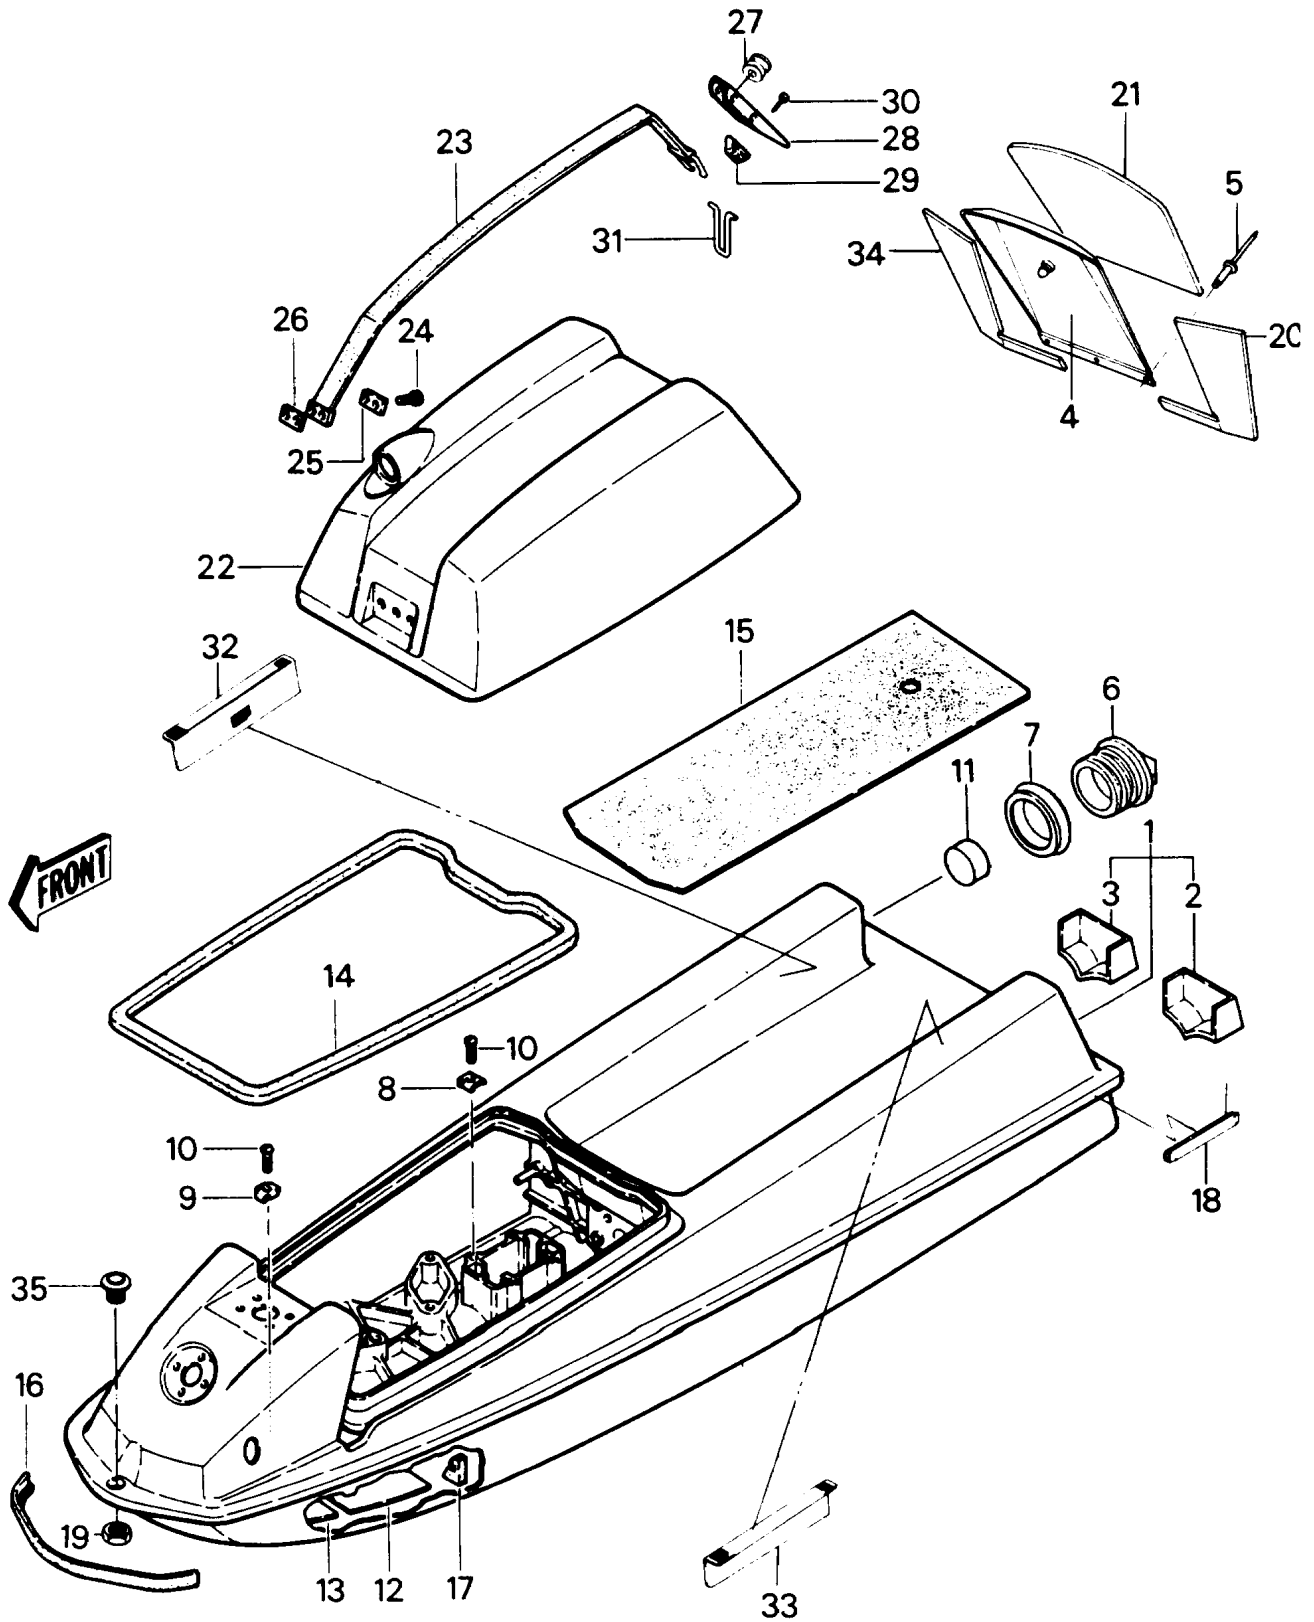

1989 JS440 PARTS DIAGRAM

Hull/Engine Hood(JS440-A11/A12/A13)

1989 JS440 PARTS LIST

Hull/Engine Hood(JS440-A11/A12/A13)

ITEM NAME	PART NUMBER	QUANTITY
SCREW,TAPPING (Ref # 10)	92011-561	1
DAMPER,69X16T (Ref # 11)	92075-3710	1
DAMPER,FUEL TANK (Ref # 12)	92075-521	1
DAMPER,MUFFLER (Ref # 13)	92075-522	1
GASKET,ENGINE HOOD (Ref # 14)	92065-539	1
MAT (Ref # 15)	59131-502	1
BUMPER (Ref # 16)	59201-3691	1
DETENT (Ref # 17)	59346-504	1
GRIP,HULL (Ref # 18)	46075-3701	1
NUT (Ref # 19A)	92015-3779	1
MAT,DASHBOARD,LH (Ref # 20A)	53004-3727	1
MAT,DASHBOARD COVER (Ref # 21A)	53004-3725	1
HOOD-COMP-ENGINE,JET WHITE (Ref # 22)	59456-3001-8C	1
BAND,HOOD (Ref # 23)	92072-501	1
BOLT,6X30 (Ref # 24)	92001-3022	1
WASHER,BAND (Ref # 25)	92022-509	1
BRACKET,PLATE (Ref # 26)	59086-501	1
GROMMET (Ref # 27)	92071-056	1
LEVER (Ref # 28)	13168-3701	1
DETENT (Ref # 29)	59346-503	1
SCREW (Ref # 30)	92011-562	1
HINGE (Ref # 31)	53009-503	1
MAT,DECK FIN,RH (Ref # 32A)	53004-3723	1
MAT,DECK FIN,LH (Ref # 33A)	53004-3724	1
MAT,DASHBOARD,RH (Ref # 34A)	53004-3726	1
BUSHING (Ref # 35A)	92028-3734	1
HULL-COMP,J.WHITE (Ref # 1A)	59426-3757-8C	1
HULL,LH,EXTENSION,JET WHITE (Ref # 2)	59251-3006-8C	1
HULL,RH,EXTENSION,JET WHITE (Ref # 3)	59251-3005-8C	1

1989 JS440 PARTS LIST

Hull/Engine Hood(JS440-A11/A12/A13)

ITEM NAME	PART NUMBER	QUANTITY
COVER,DASHBOARD (Ref # 4)	14025-3706	1
RIVET,4MM (Ref # 5)	92039-3703	1
CAP (Ref # 6A)	11012-3721	1
SEAL-OIL (Ref # 7)	92049-3709	1
HOOK (Ref # 8)	27012-501	1
HOOK (Ref # 9)	27012-502	1