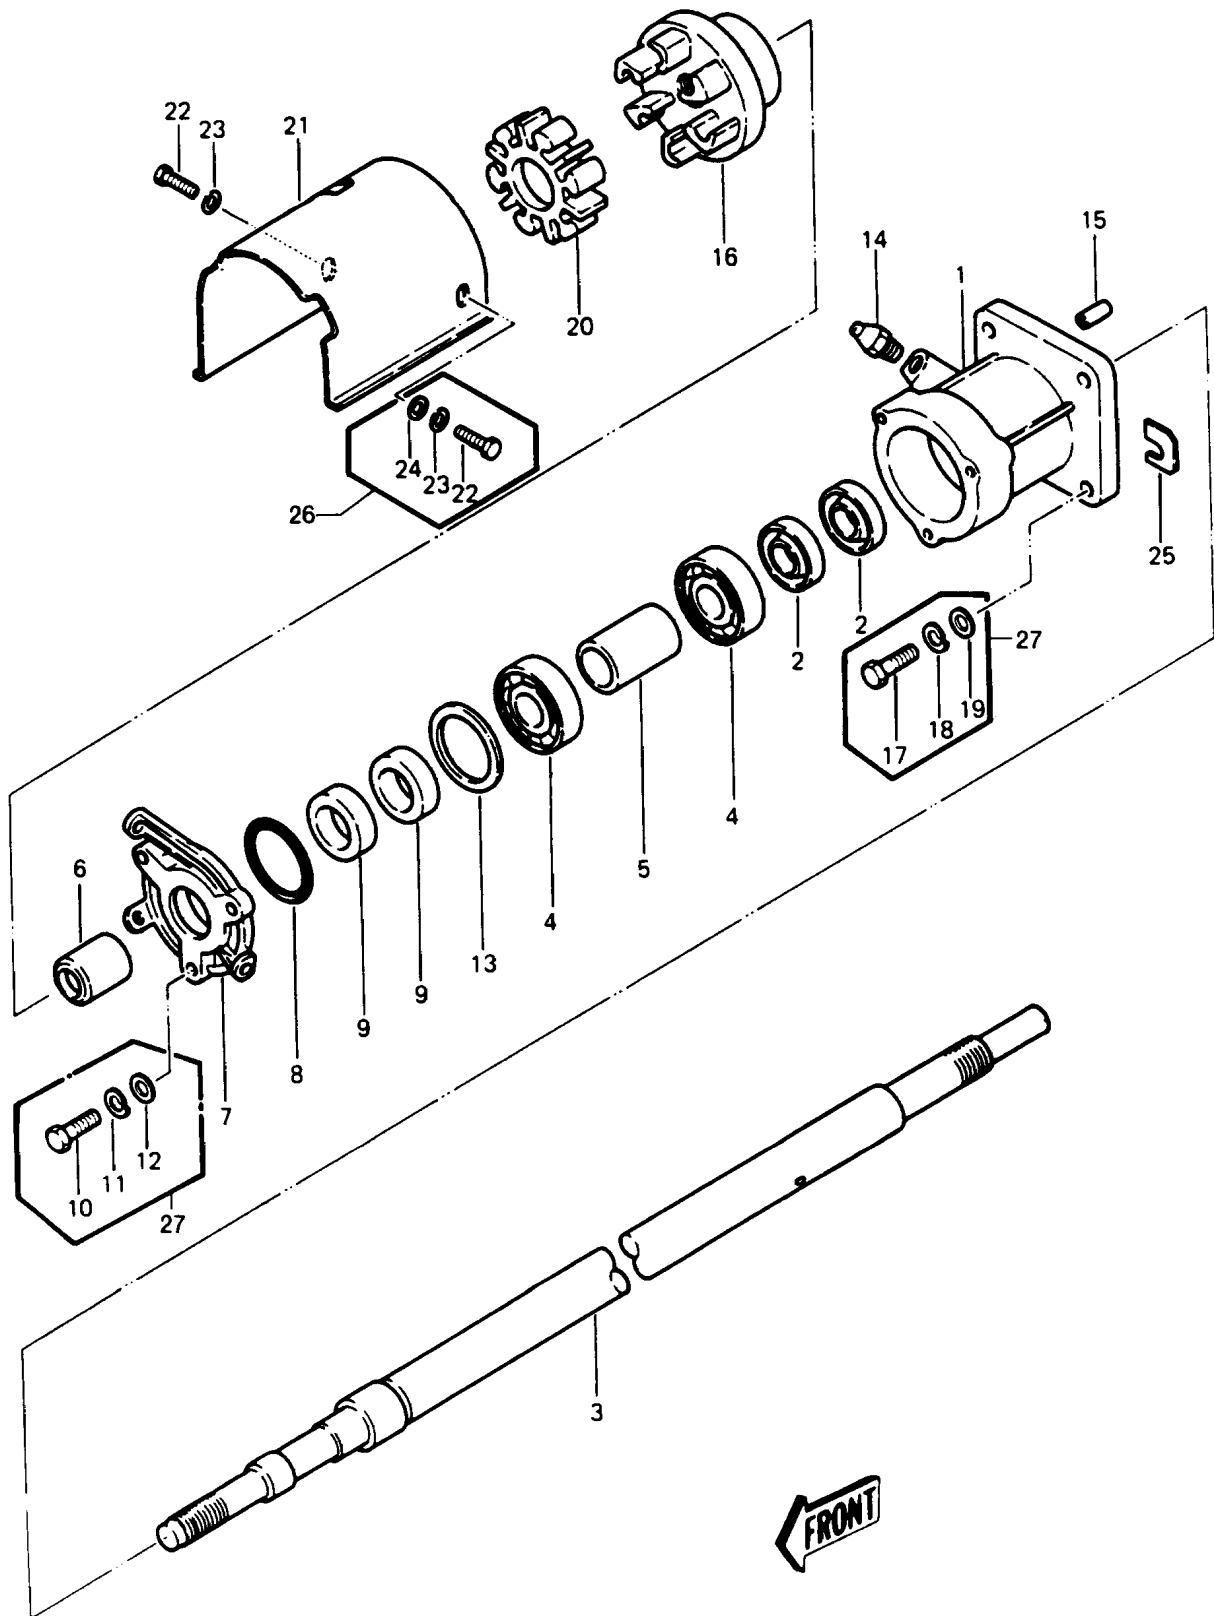

1989 JS440 PARTS DIAGRAM

DRIVE SHAFT

1989 JS440 PARTS LIST

DRIVE SHAFT

ITEM NAME	PART NUMBER	QUANTITY
SHIM,T=0.3 (Ref # 13A)	92025-503	1
SHIM,T=0.15 (Ref # 13)	92025-502	1
FITTING,GREASE (Ref # 14)	92005-501	1
PIN-DOWEL (Ref # 15)	551R0612	1
COUPLING (Ref # 16)	42034-3005	1
DAMPER,COUPLING (Ref # 20)	92075-520	1
COVER,COUPLING (Ref # 21)	59036-567	1
SHIM,T=0.5MM (Ref # 25A)	92025-3702	1
SHIM,T=1.0MM (Ref # 25B)	92025-3703	1
SHIM,T=1.5MM (Ref # 25C)	92025-3704	1
SHIM,T=0.3MM (Ref # 25)	92025-3701	1
BOLT,6X16 (Ref # 26)	92150-3714	1
BOLT-WSP-SMALL,8X25 (Ref # 27)	155R0825	1
HOUSING-BEARING (Ref # 1)	41046-502	1
SEAL-OIL,AC1799EX (Ref # 2)	92050-501	2
SHAFT,DRIVE (Ref # 3)	59111-515	1
BEARING-BALL,#6305C3 (Ref # 4)	601B6305	1
COLLAR (Ref # 5)	92027-502	1
SLEEVE,BEARING (Ref # 6)	42036-501	1
COVER,BEARING (Ref # 7)	14025-3008	1
RING-O (Ref # 8)	92055-501	1