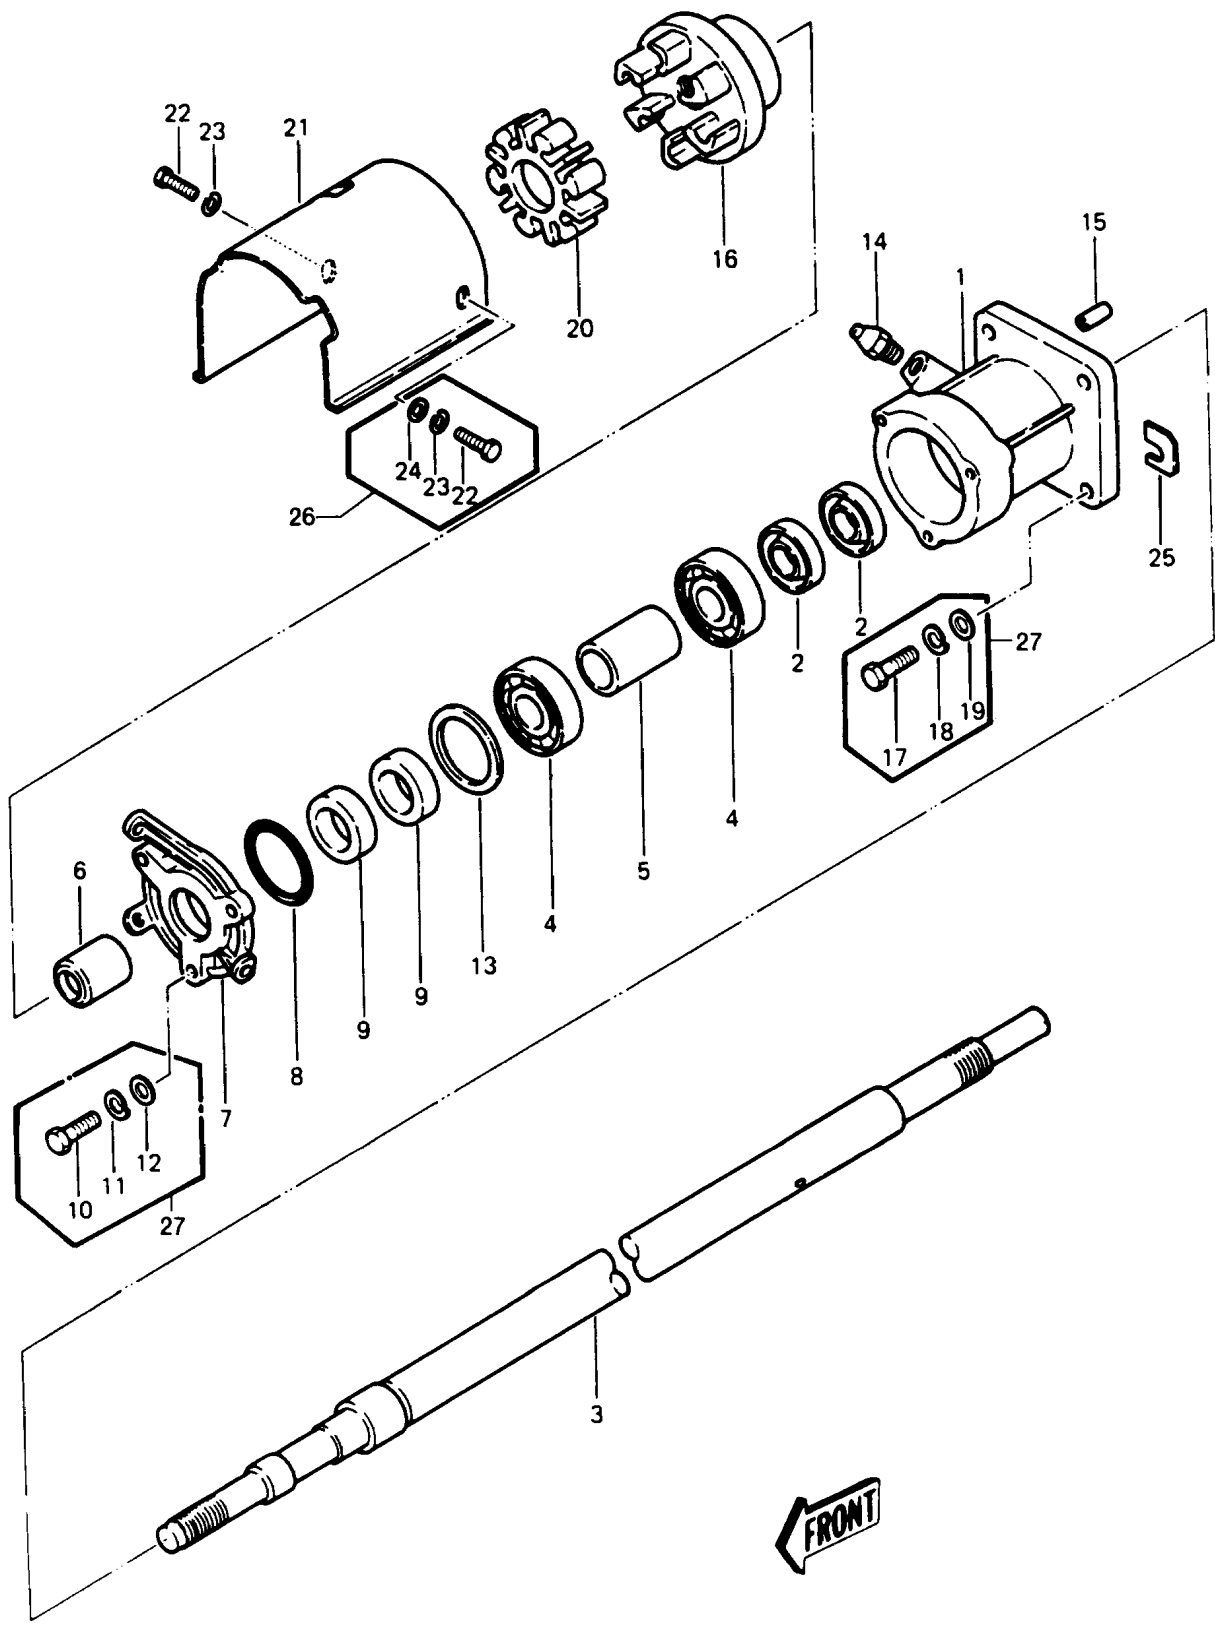

1989 JS440 PARTS DIAGRAM

DRIVE SHAFT

1989 JS440 PARTS LIST

DRIVE SHAFT

ITEM NAME	PART NUMBER	QUANTITY
SHIM,T=0.3 (Ref # 13A)	92025-503	AR
SHIM,T=0.15 (Ref # 13)	92025-502	AR
FITTING,GREASE (Ref # 14)	92005-501	1
PIN-DOWEL (Ref # 15)	551R0612	2
COUPLING (Ref # 16)	42034-3005	1
DAMPER,COUPLING (Ref # 20)	92075-520	1
COVER,COUPLING (Ref # 21)	59036-567	1
SHIM,T=0.5MM (Ref # 25A)	92025-3702	AR
SHIM,T=1.0MM (Ref # 25B)	92025-3703	AR
SHIM,T=1.5MM (Ref # 25C)	92025-3704	AR
SHIM,T=0.3MM (Ref # 25)	92025-3701	AR
BOLT,6X16 (Ref # 26)	92150-3714	3
BOLT-WSP-SMALL,8X25 (Ref # 27)	155R0825	7
HOUSING-BEARING (Ref # 1)	41046-502	1
SEAL-OIL,AC1799EX (Ref # 2)	92050-501	2
SHAFT,DRIVE (Ref # 3)	59111-515	1
BEARING-BALL,#6305C3 (Ref # 4)	601B6305	2
COLLAR (Ref # 5)	92027-502	1
SLEEVE,BEARING (Ref # 6)	42036-501	1
COVER,BEARING (Ref # 7)	14025-3008	1
RING-O (Ref # 8)	92055-501	1
SEAL-OIL,AC1799EX (Ref # 9)	92050-501	2