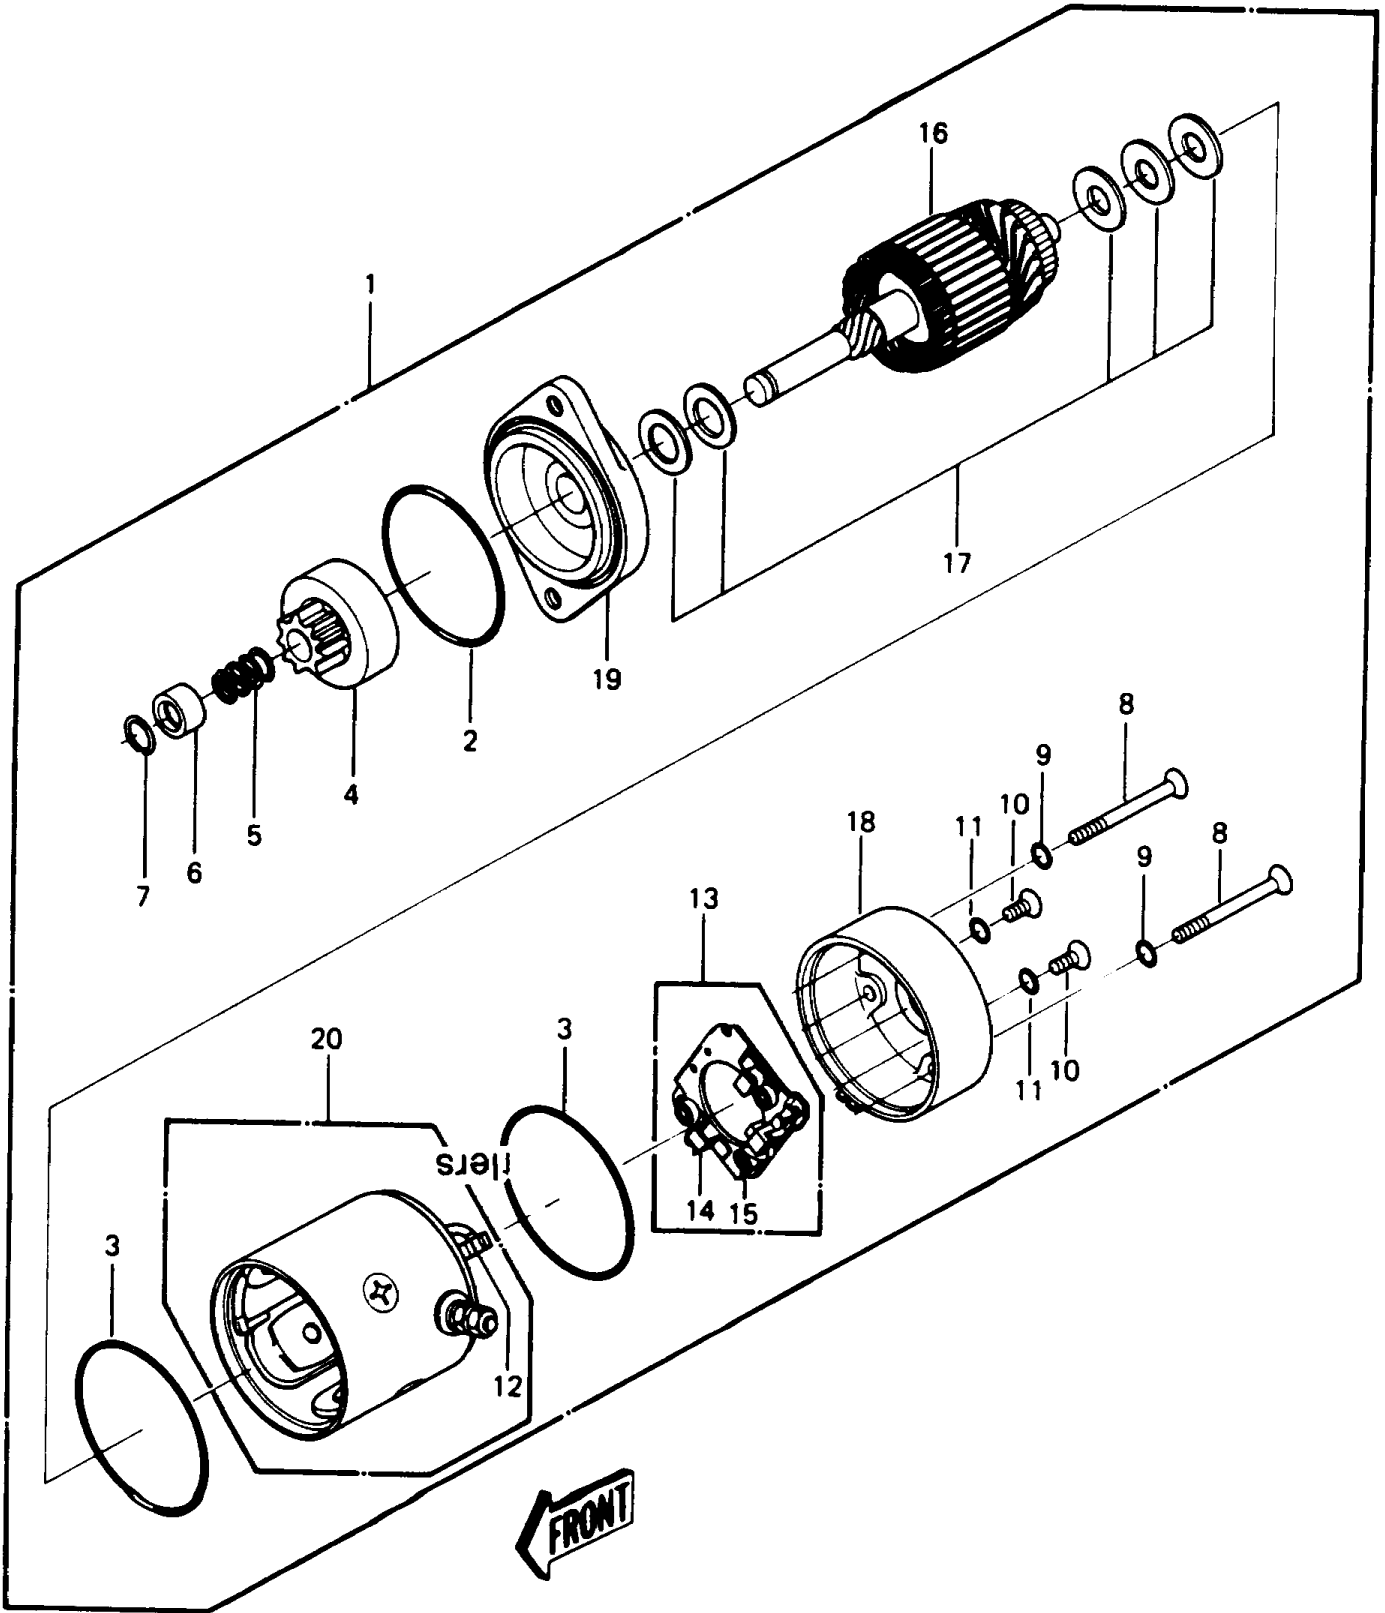

# 1990 JS440 PARTS DIAGRAM

Starter Motor

# 1990 JS440 PARTS LIST

## Starter Motor

ITEM NAME	PART NUMBER	QUANTITY
SCREW,4X8 (Ref # 10)	92011-550	2
O RING,5MM (Ref # 11)	670B1505	2
BRUSH,(+) (Ref # 12)	21039-3003	2
HOLDER-ASSY,BRUSH (Ref # 13)	14079-3002	1
BRUSH,(-) (Ref # 14)	21039-3004	1
SPRING,BRUSH (Ref # 15)	92081-540	3
ARMATURE (Ref # 16)	21080-3001	1
WASHER,SET (Ref # 17)	92022-3044	1
COVER,RR (Ref # 18)	14025-3027	1
COVER,FR (Ref # 19)	14025-3028	1
YOKE (Ref # 20)	49117-3002	1
STARTER-ELECTRIC (Ref # 1)	21163-3003-YR	1
RING-O (Ref # 2)	92055-516	1
RING-O (Ref # 3)	92055-517	2
GEAR-SPUR (Ref # 4)	59051-3005	1
SPRING,RETURN (Ref # 5)	92081-541	1
COLLAR,STOPPER,PINION (Ref # 6)	92027-513	1
RING-SNAP (Ref # 7)	92036-517	1
SCREW,6X107 (Ref # 8)	92011-549	2
O RING,6MM (Ref # 9)	670B1506	2