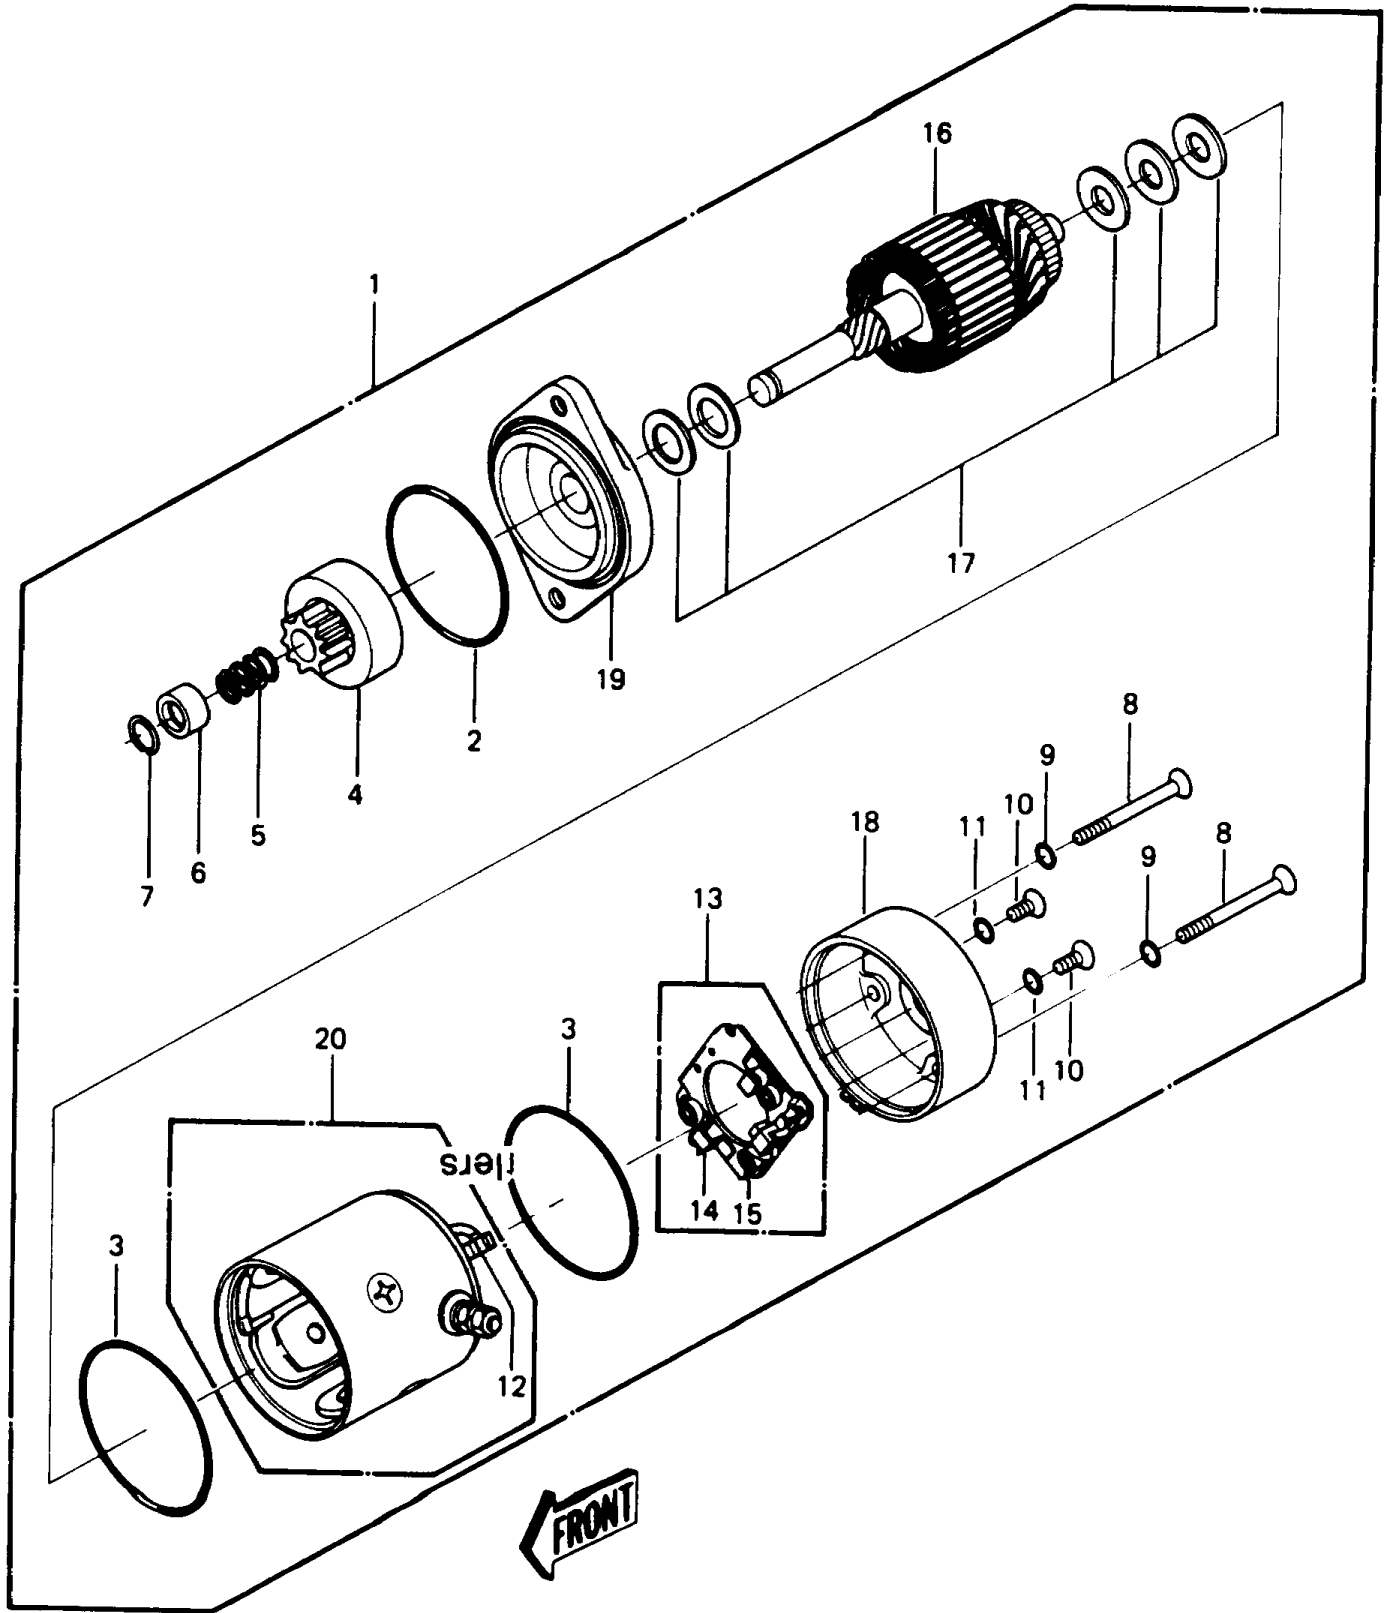

# 1989 JS440 PARTS DIAGRAM

Starter Motor

# 1989 JS440 PARTS LIST

## Starter Motor

ITEM NAME	PART NUMBER	QUANTITY
SCREW,4X8 (Ref # 10)	92011-550	2
O RING,5MM (Ref # 11)	670B1505	2
BRUSH,(+) (Ref # 12)	21039-3003	2
HOLDER-ASSY,BRUSH (Ref # 13)	14079-3002	1
BRUSH,(-) (Ref # 14)	21039-3004	1
SPRING,BRUSH (Ref # 15)	92081-540	3
ARMATURE (Ref # 16)	21080-3001	1
WASHER,SET (Ref # 17)	92022-3044	1
COVER,RR (Ref # 18)	14025-3027	1
COVER,FR (Ref # 19)	14025-3028	1
YOKE (Ref # 20)	49117-3002	1
STARTER-ELECTRIC (Ref # 1)	21163-3003-YR	1
RING-O (Ref # 2)	92055-516	1
RING-O (Ref # 3)	92055-517	2
GEAR-SPUR (Ref # 4)	59051-3005	1
SPRING,RETURN (Ref # 5)	92081-541	1
COLLAR,STOPPER,PINION (Ref # 6)	92027-513	1
RING-SNAP (Ref # 7)	92036-517	1
SCREW,6X107 (Ref # 8)	92011-549	2
O RING,6MM (Ref # 9)	670B1506	2