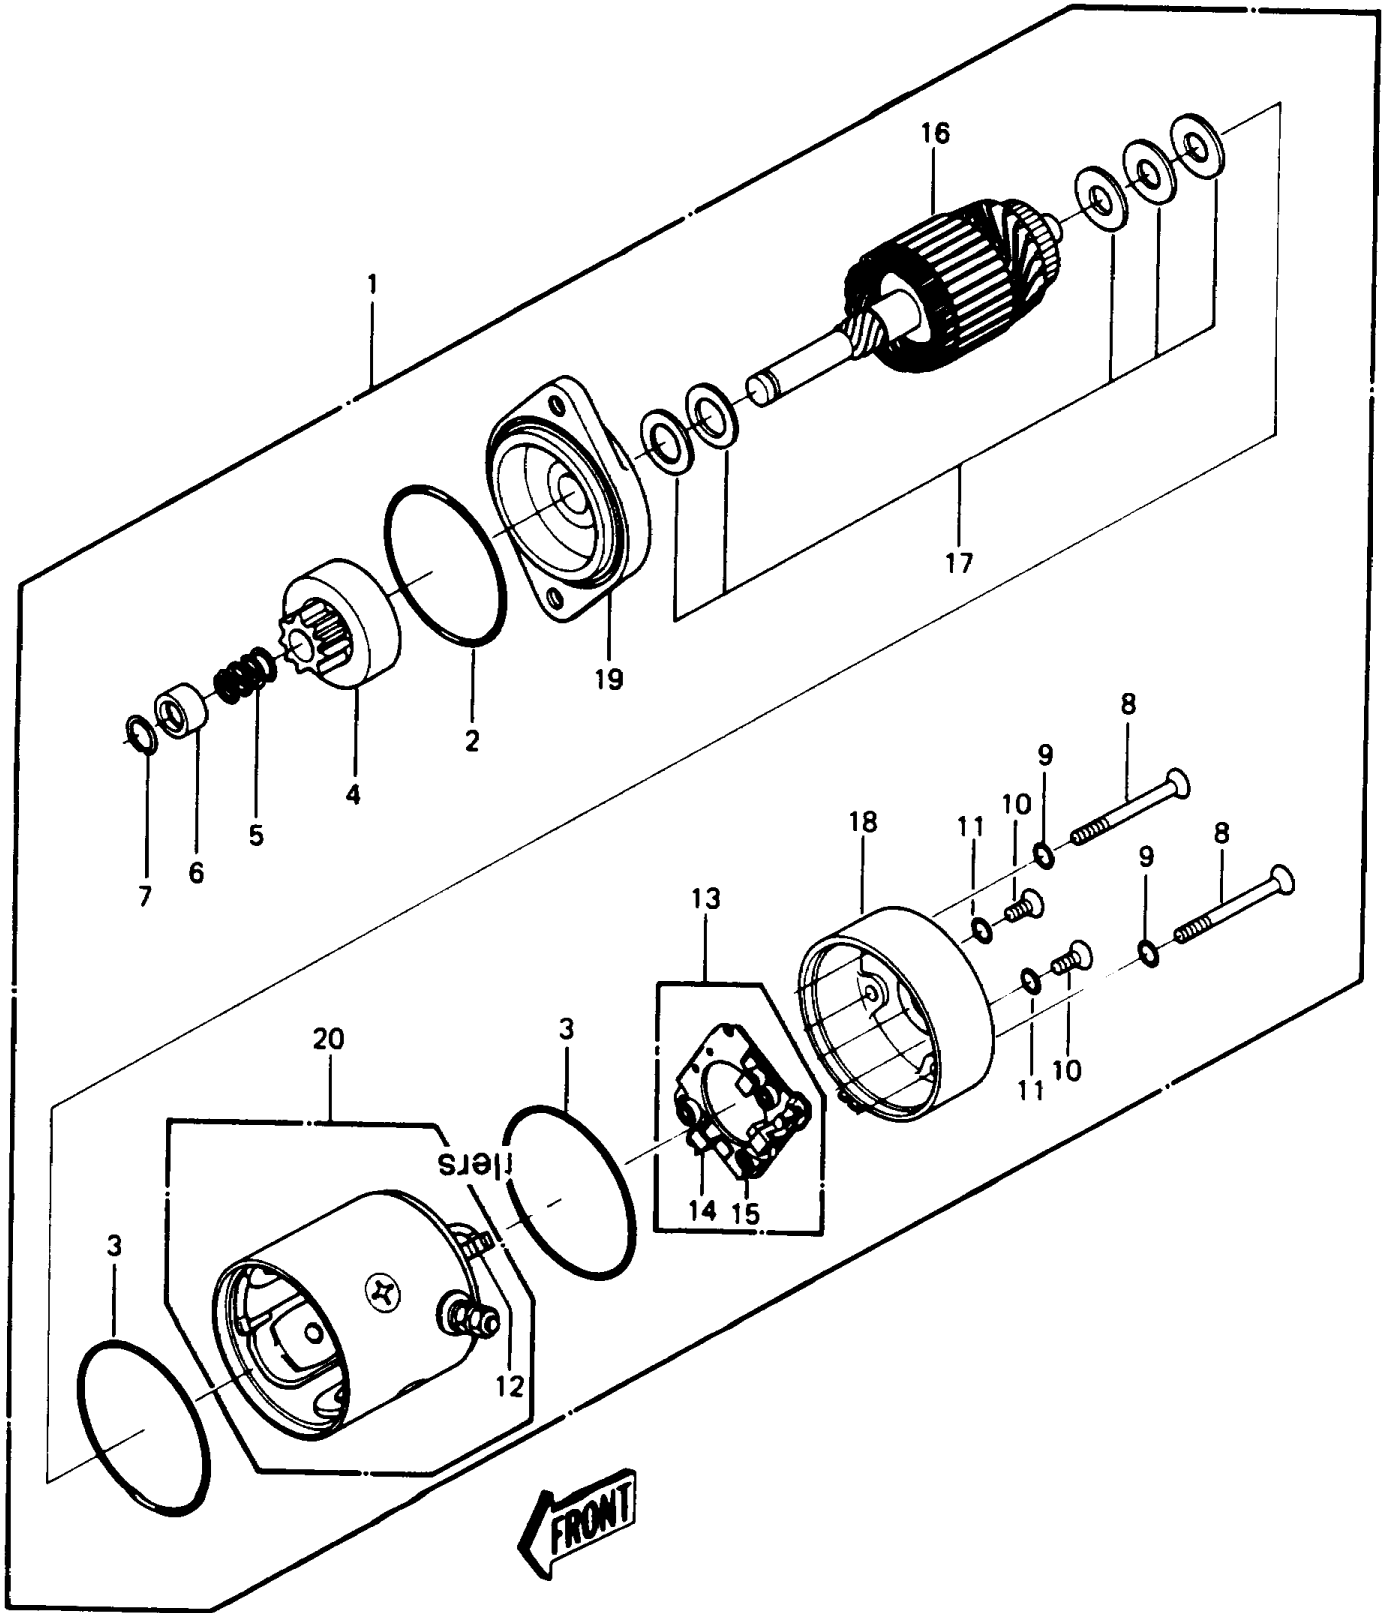

1989 JS440 PARTS DIAGRAM

Starter Motor

1989 JS440 PARTS LIST

Starter Motor

ITEM NAME	PART NUMBER	QUANTITY
SCREW,4X8 (Ref # 10)	92011-550	1
O RING,5MM (Ref # 11)	670B1505	1
BRUSH,(+) (Ref # 12)	21039-3003	1
HOLDER-ASSY,BRUSH (Ref # 13)	14079-3002	1
BRUSH,(-) (Ref # 14)	21039-3004	1
SPRING,BRUSH (Ref # 15)	92081-540	1
ARMATURE (Ref # 16)	21080-3001	1
WASHER,SET (Ref # 17)	92022-3044	1
COVER,RR (Ref # 18)	14025-3027	1
COVER,FR (Ref # 19)	14025-3028	1
YOKE (Ref # 20)	49117-3002	1
STARTER-ELECTRIC (Ref # 1)	21163-3003-YR	1
RING-O (Ref # 2)	92055-516	1
RING-O (Ref # 3)	92055-517	1
GEAR-SPUR (Ref # 4)	59051-3005	1
SPRING,RETURN (Ref # 5)	92081-541	1
COLLAR,STOPPER,PINION (Ref # 6)	92027-513	1
RING-SNAP (Ref # 7)	92036-517	1
SCREW,6X107 (Ref # 8)	92011-549	1
O RING,6MM (Ref # 9)	670B1506	1