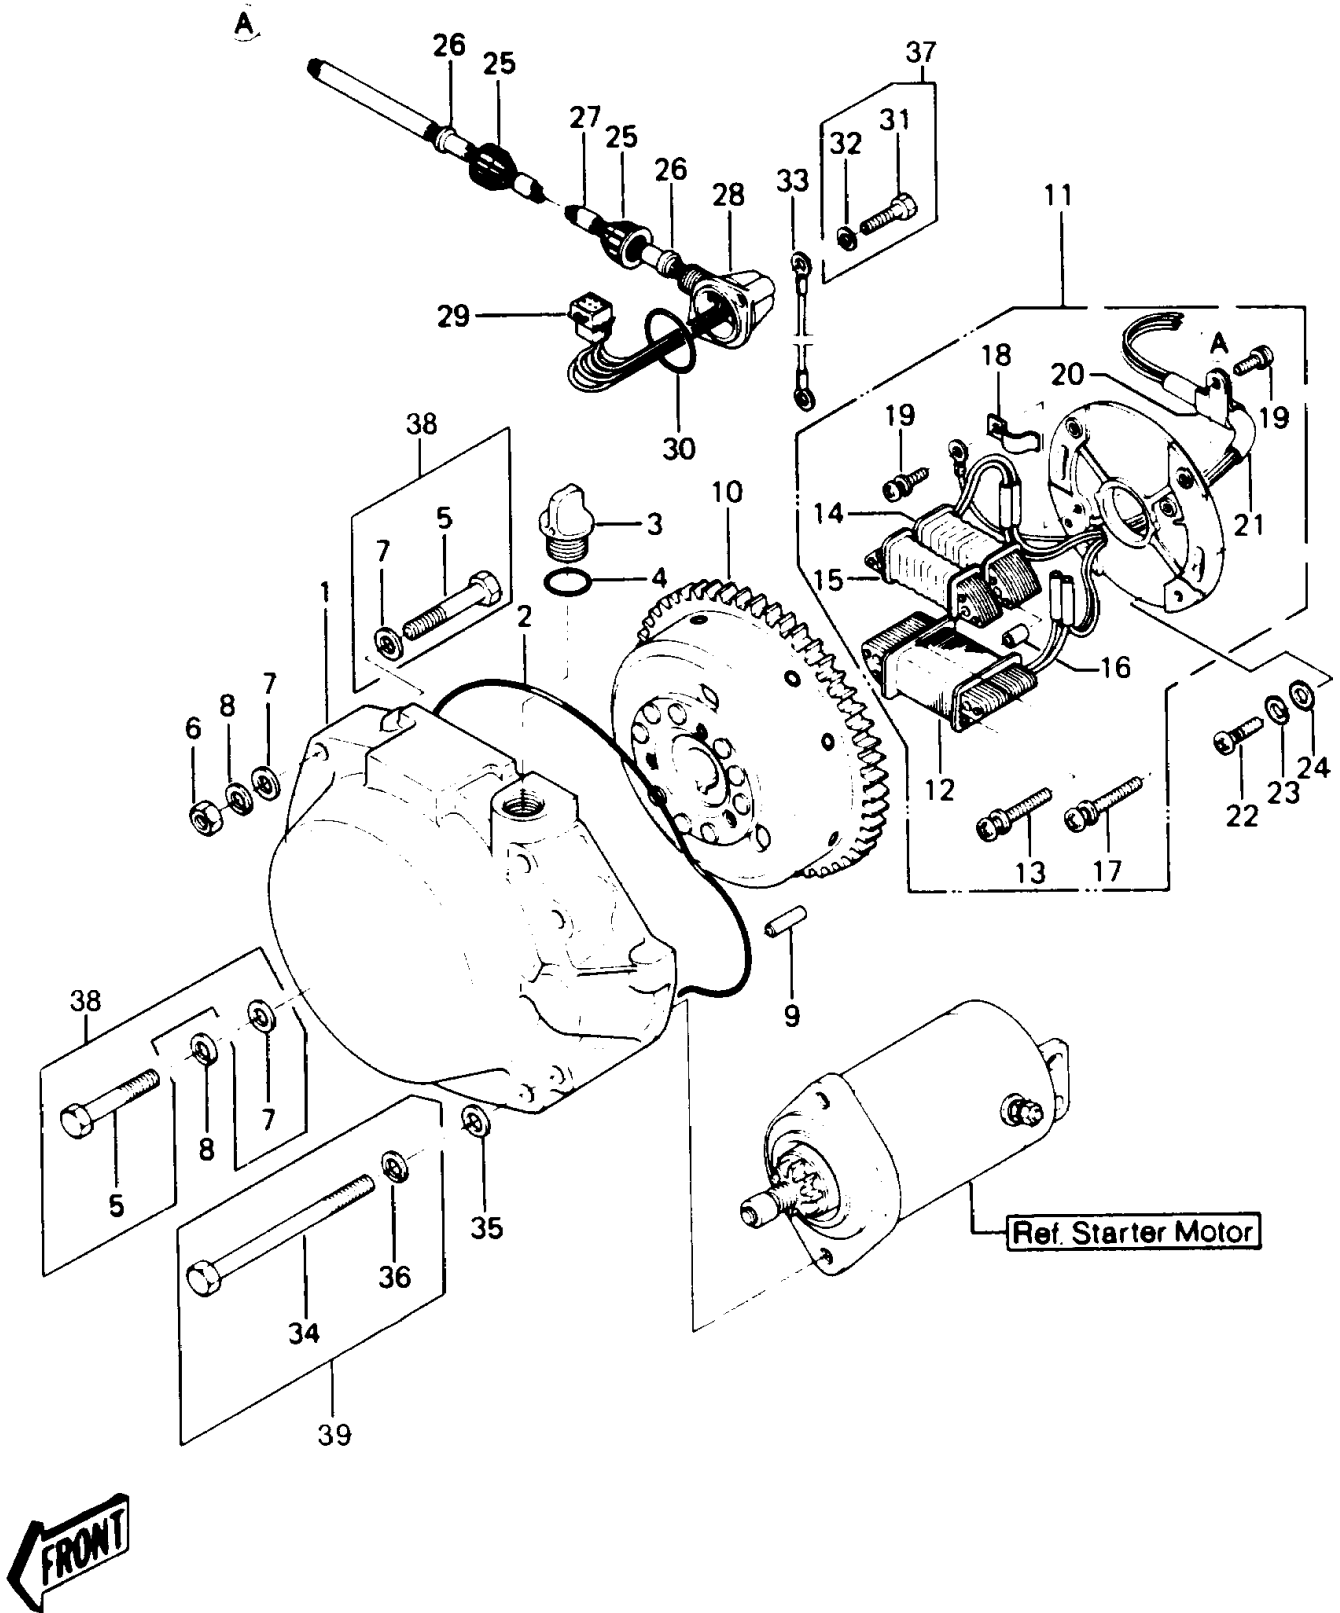

1989 JS440 PARTS DIAGRAM

Generator(JS440-A11)

1989 JS440 PARTS LIST

Generator(JS440-A11)

ITEM NAME	PART NUMBER	QUANTITY
FLYWHEEL (Ref # 10)	21050-3021	1
STATOR (Ref # 11)	21003-3012	1
COIL-CHARGING (Ref # 12)	59031-3002	1
SCREW,5X34 (Ref # 13)	92011-530	1
COIL-EXCITING (Ref # 14)	21049-3007	1
COIL-PULSING (Ref # 15)	59026-3008	1
COLLAR (Ref # 16)	92027-3014	1
SCREW,5X38 (Ref # 17)	92009-3008	1
CLAMP (Ref # 18)	92037-520	1
SCREW,4X8 (Ref # 19)	92011-560	1
CLAMP (Ref # 20)	92037-547	1
HARNESS,WIRING (Ref # 21)	26001-3006	1
SCREW-PAN-CROS (Ref # 22)	220B0520	1
WASHER-SPRING,5MM (Ref # 23)	461F0500	1
WASHER (Ref # 24)	92022-544	1
CAP (Ref # 25)	11012-3012	1
GROMMET (Ref # 26)	92071-3001	1
TUBE,10X345 (Ref # 27)	92059-3032	1
CAP. (Ref # 28)	59176-517-YR	1
CONNECTOR-CORD (Ref # 29)	59221-506	1
RING-O (Ref # 30)	92055-520	1
WIRE-LEAD,BLACK (Ref # 33)	26011-3006	1
BOLT,8X80 (Ref # 34)	92001-3011	1
WASHER-PLAIN-SMALL,8MM (Ref # 35)	410S0800	2
WASHER-SPRING,8MM (Ref # 36)	461S0800	2
BOLT,6X35 (Ref # 37)	92002-3715	1
COVER,GENERATOR (Ref # 1)	59036-565-YR	1
RING-O (Ref # 2)	92055-521	1
BREATHER-BRAKE (Ref # 3)	43056-502	1

1989 JS440 PARTS LIST

Generator(JS440-A11)

ITEM NAME	PART NUMBER	QUANTITY
RING-O (Ref # 4)	92055-515	1
BOLT,8X50 (Ref # 5)	110R0850	1
NUT-HEX,8MM (Ref # 6)	311R0800	1
PIN-DOWEL (Ref # 9)	551R0612	1