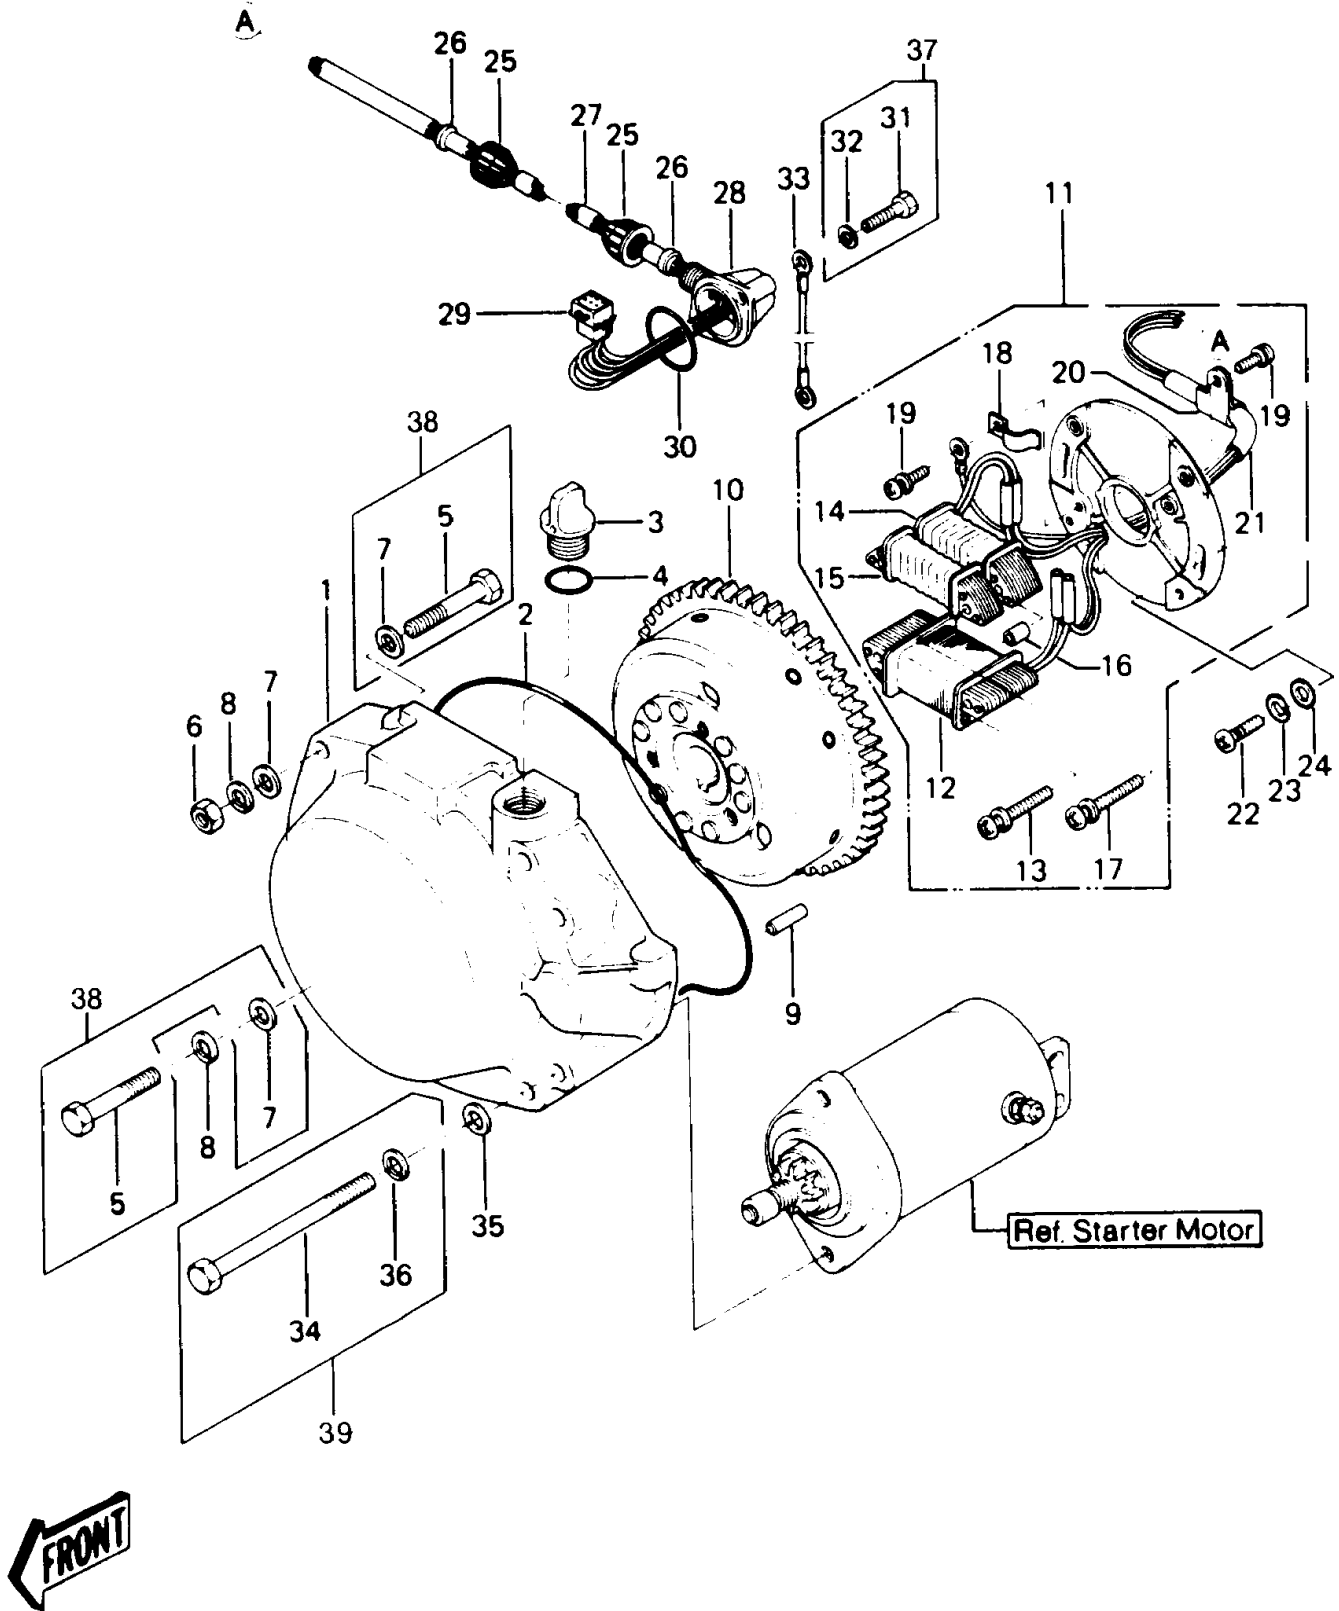

1987 JS440 PARTS DIAGRAM

Generator(JS440-A11)

1987 JS440 PARTS LIST

Generator(JS440-A11)

ITEM NAME	PART NUMBER	QUANTITY
FLYWHEEL (Ref # 10)	21050-3021	1
STATOR (Ref # 11)	21003-3012	1
COIL-CHARGING (Ref # 12)	59031-3002	1
SCREW,5X34 (Ref # 13)	92011-530	2
COIL-EXCITING (Ref # 14)	21049-3007	1
COIL-PULSING (Ref # 15)	59026-3008	1
COLLAR (Ref # 16)	92027-3014	2
SCREW,5X38 (Ref # 17)	92009-3008	2
CLAMP (Ref # 18)	92037-520	1
SCREW,4X8 (Ref # 19)	92011-560	2
CLAMP (Ref # 20)	92037-547	1
HARNESS,WIRING (Ref # 21)	26001-3006	1
SCREW-PAN-CROS (Ref # 22)	220B0520	2
WASHER-SPRING,5MM (Ref # 23)	461F0500	2
WASHER (Ref # 24)	92022-544	2
CAP (Ref # 25)	11012-3012	2
GROMMET (Ref # 26)	92071-3001	2
TUBE,10X345 (Ref # 27)	92059-3032	1
CAP. (Ref # 28)	59176-517-YR	1
CONNECTOR-CORD (Ref # 29)	59221-506	1
RING-O (Ref # 30)	92055-520	1
BOLT,6X35 (Ref # 31)	110R0635	2
WASHER-PLAIN-SMALL,6MM (Ref # 32)	410S0600	2
WIRE-LEAD,BLACK (Ref # 33)	26011-3006	1
BOLT,8X80 (Ref # 34)	92001-3011	2
WASHER-PLAIN-SMALL,8MM (Ref # 35)	410S0800	2
WASHER-SPRING,8MM (Ref # 36)	461S0800	2
COVER,GENERATOR (Ref # 1)	59036-565-YR	1
RING-O (Ref # 2)	92055-521	1

1987 JS440 PARTS LIST

Generator(JS440-A11)

ITEM NAME	PART NUMBER	QUANTITY
BREATHER-BRAKE (Ref # 3)	43056-502	1
RING-O (Ref # 4)	92055-515	1
BOLT,8X50 (Ref # 5)	110R0850	4
NUT-HEX,8MM (Ref # 6)	311R0800	2
WASHER-PLAIN-SMALL,8MM (Ref # 7)	410S0800	6
WASHER-SPRING,8MM (Ref # 8)	461S0800	4
PIN-DOWEL (Ref # 9)	551R0612	2