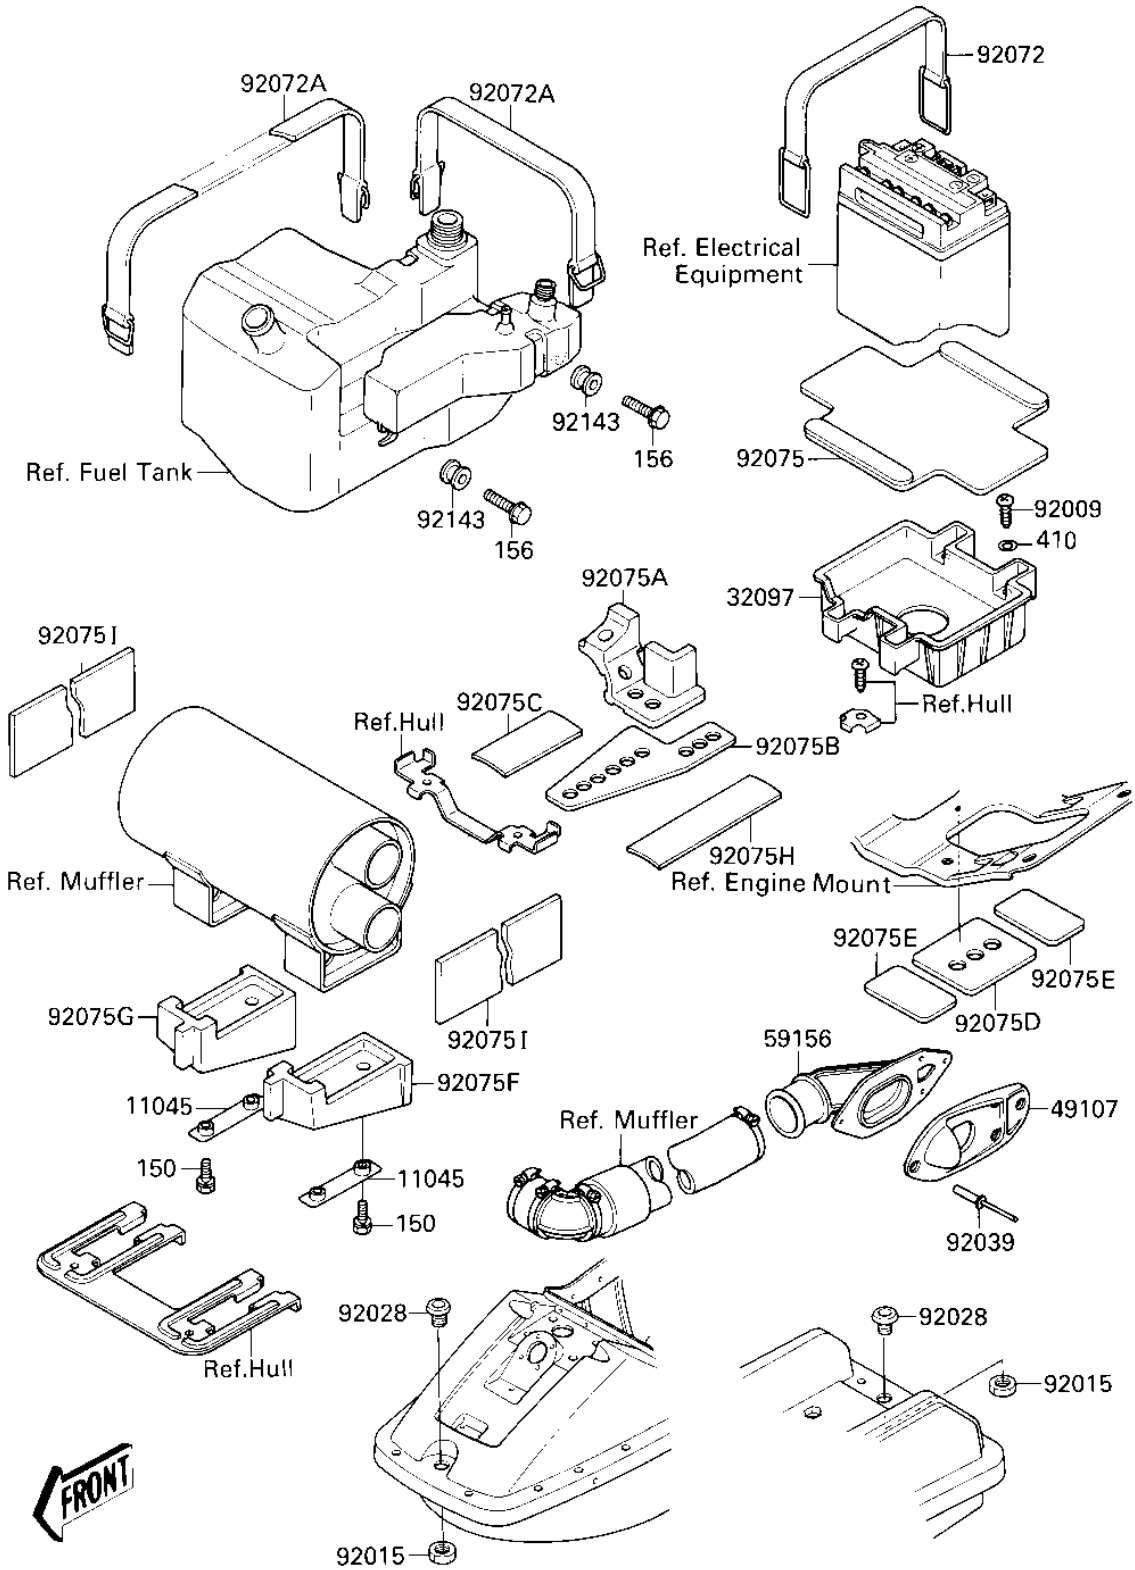

1987 650 SX

PARTS DIAGRAM

HULL FITTINGS

F3143 0006

1987 650 SX

PARTS LIST HULL FITTINGS

ITEM NAME	PART NUMBER	QUANTITY
BRACKET (Ref # 11045)	11045-3764	2
CASE-BATTERY (Ref # 32097)	32097-3702	1
COVER-EXHAUST PIPE (Ref # 49107)	49107-3705	1
PIPE-TAIL (Ref # 59156)	59156-3703	1
SCREW 0.22 X 0.563 (Ref # 92009)	92011-561	4
NUT,20MM (Ref # 92015)	92015-3721	2
BUSHING (Ref # 92028)	92028-3724	2
RIVET (Ref # 92039)	92039-3722	4
BAND,BATTERY,L=366 (Ref # 92072)	92072-3706	2
BAND,L=538 (Ref # 92072A)	92072-3709	2
DAMPER (Ref # 92075)	92075-3714	1
DAMPER (Ref # 92075A)	92075-3754	1
DAMPER (Ref # 92075B)	92075-3755	1
DAMPER (Ref # 92075C)	92075-3756	1
DAMPER (Ref # 92075D)	92075-3758	1
DAMPER (Ref # 92075E)	92075-3759	2
DAMPER (Ref # 92075F)	92075-3763	1
DAMPER (Ref # 92075G)	92075-3764	1
DAMPER,6.0TX90X300 (Ref # 92075H)	92075-521	1
DAMPER,3.0TX90X200 (Ref # 92075I)	92075-522	2
COLLAR (Ref # 92143)	92143-3705	2
BOLT-WS (Ref # 150)	150R0622	4
BOLT-WP,6X22 (Ref # 156)	156R0622	2
WASHER (Ref # 410)	410S0600	4